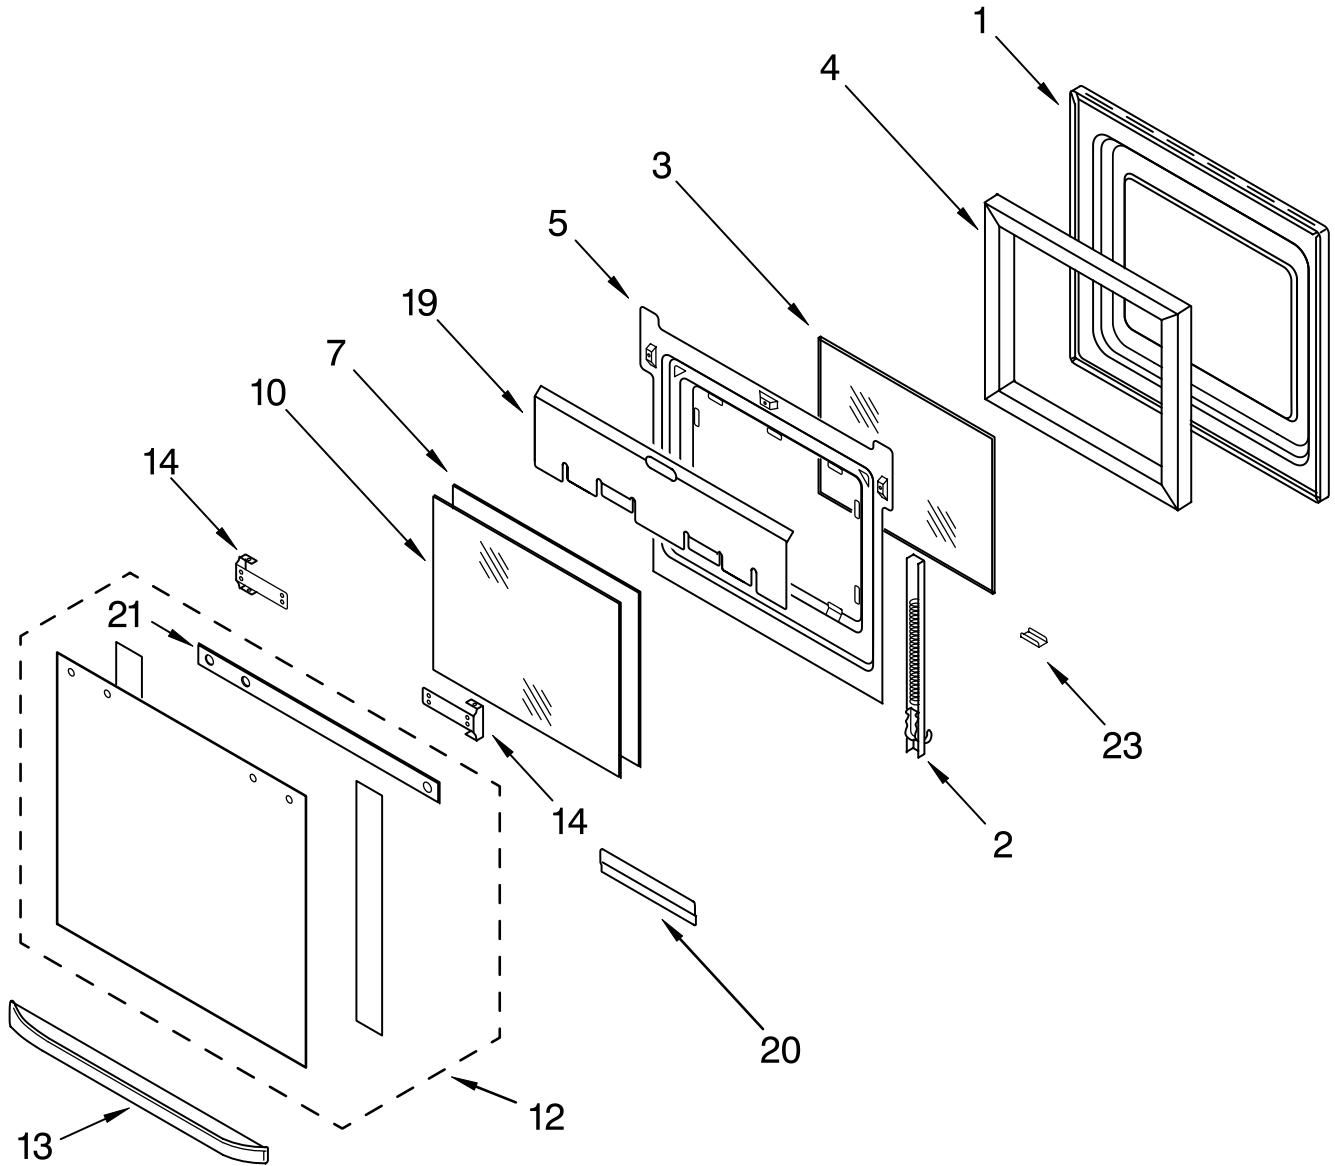

OVEN DOOR PARTS

For Models: GMC305PDB2, GMC305PDQ2, GMC305PDS2, GMC305PDZ2, GMC305PDT2
(Black) (White) (Black Stainless) (Almond) (Biscuit)

Illus. No.	Part No.	DESCRIPTION	Illus. No.	Part No.	DESCRIPTION	Illus. No.	Part No.	DESCRIPTION
NOTE: The screws and nuts required to attach a part are listed immediately following that part.			7	4449263	Glass, Inner	14	4450813	Bracket, Handle
1	4451719	Door Liner	10	4449263	Glass, Inner		4451040	Screw
2	4454947	Hinge, Door	12		Door Glass	19	4450362	Shield, Heat
	4454948	Hinge, Door For Stainless Model		4452065	Black Model		4449809	Screw
	4449743	Screw		4452066	White Model	20	4451668	Retainer, Glass-Clip
3	4449259	Glass, Inner		4452067	Almond Model		4449809	Screw
4	4451722	Insulation, Door And Bottom Door		4452479	Black Stainless	21	4451674	Seal, Door Top
5	4451671	Retainer, Glass		4452859	Biscuit	23		Retainer, Glass
	4449809	Screw	13		Door Handle		4450863	Black
				4448854	Black		4450864	White
				4448855	White		4450865	Almond
				4448856	Almond		4452119	Biscuit
				4452860	Biscuit			

FOR ORDERING INFORMATION REFER TO PARTS PRICE LIST