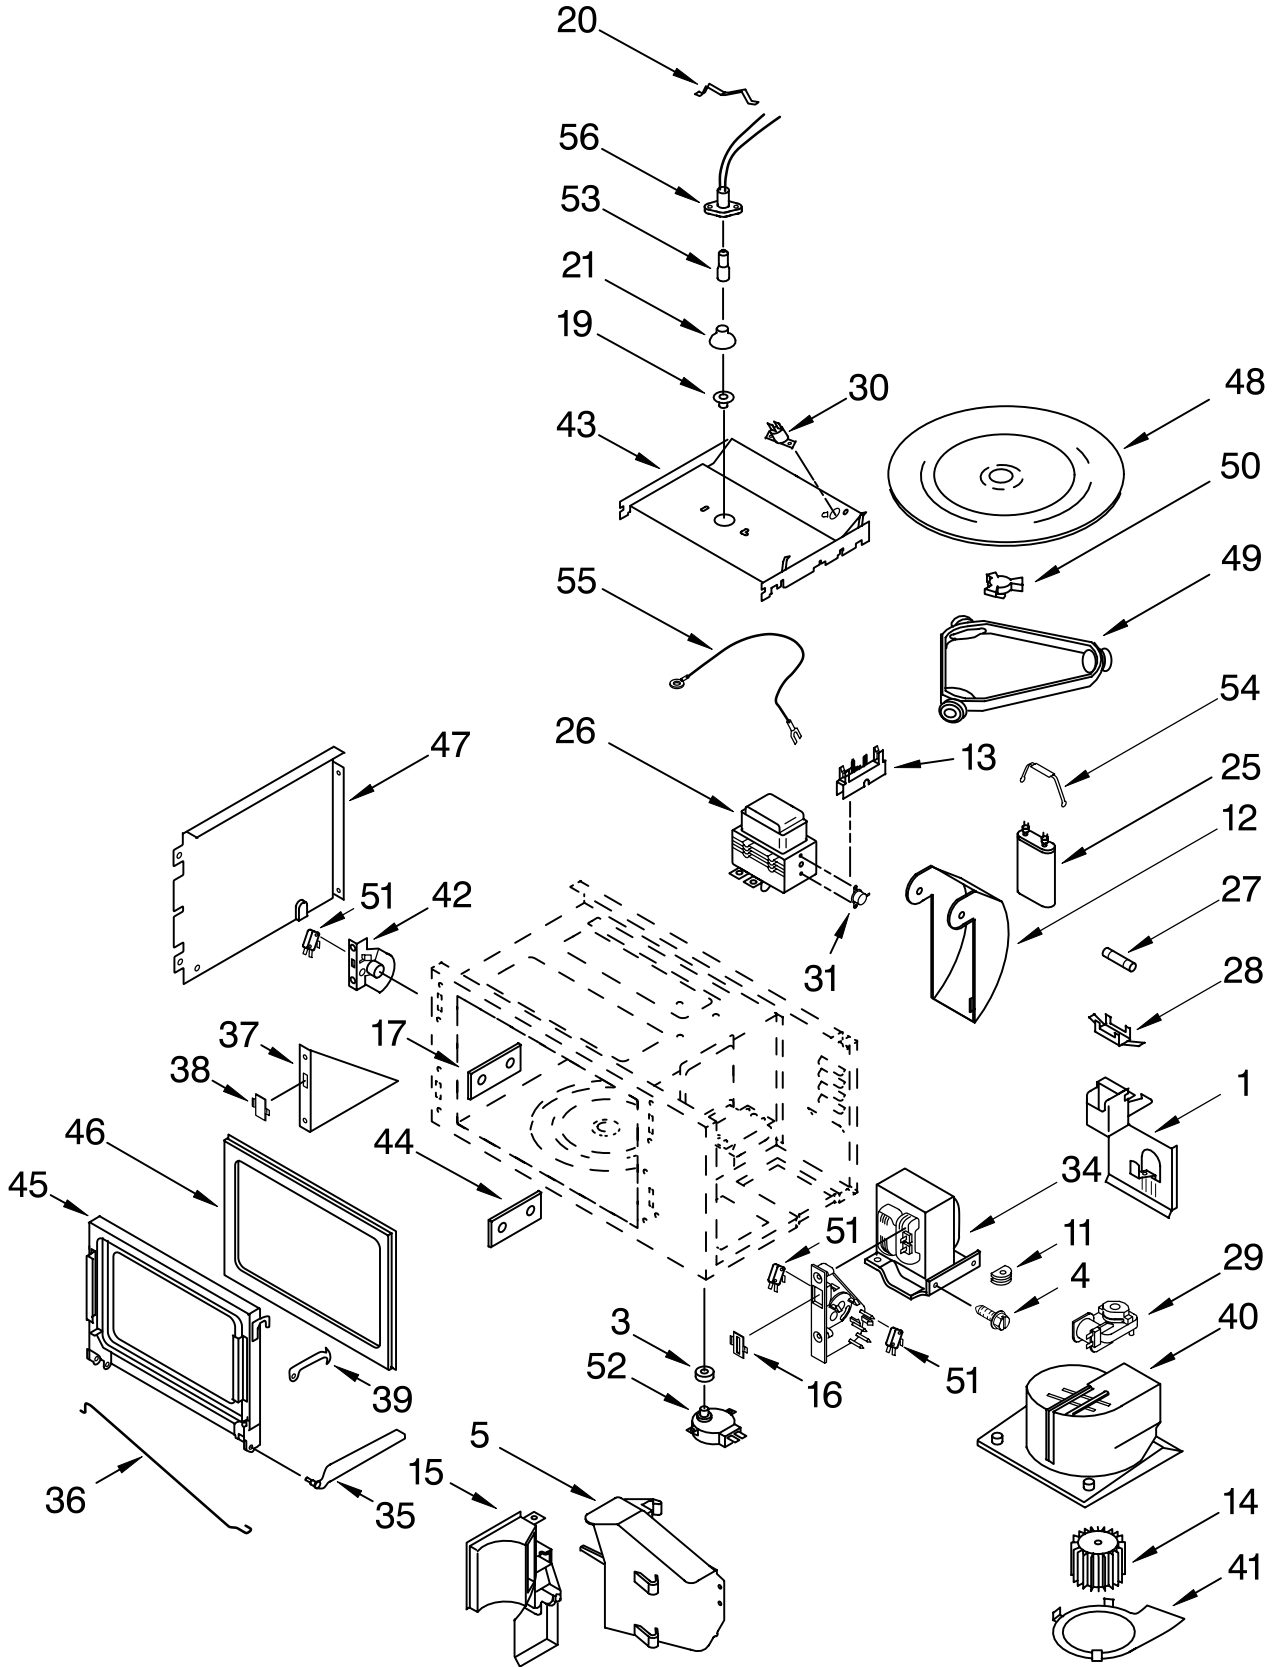

CABINET AND STIRRER PARTS

For Models: GMC305PDB2, GMC305PDQ2, GMC305PDS2, GMC305PDZ2, GMC305PDT2
(Black) (White) (Black Stainless) (Almond) (Biscuit)

FOR ORDERING INFORMATION REFER TO PARTS PRICE LIST

CABINET AND STIRRER PARTS

For Models: GMC305PDB2, GMC305PDQ2, GMC305PDS2, GMC305PDZ2, GMC305PDT2
(Black) (White) (Black Stainless) (Almond) (Biscuit)

Illus. No.	Part No.	DESCRIPTION	Illus. No.	Part No.	DESCRIPTION	Illus. No.	Part No.	DESCRIPTION
1	4375299	Bracket, Capacitor	28	4375231	Block, Fuse	42		Switch Holder
3	4375037	Rubber Ring	29	4375278	Motor, Blower		4375335	Left
4	4375038	Screw	30	4375279	Thermostat		4375336	Right
5	4375314	Air Duct, Magnetron	31	4375079	Thermostat	43	4375337	Isolation Plate
11	4375315	Damper	34	4375286	Transformer	44	4375338	Cover Plate
12	4375260	Duct, Inlet	35		Hinge, Door	45	4375339	Door Plate
13	4375316	Insulation, Switch		4375323	Left	46	4375340	Inner Frame
14	4375322	Fan Wheel		4375324	Right	47		Side Plate
15	4375317	Duct, Air	36	4451009	Torison Spring		4375341	Left
16	4375264	Block, Side	37		Bracket, Hinge		4375342	Right
17	4375248	Cover Plate, Upper		4375327	Left	48	4375343	Turntable
19	4375318	Lens, Lamp		4375328	Right	49	4375344	Ring Assembly
20	4375319	Spring	38	4375329	Inlet	50	4375345	Shaft
21	4375320	Reflector	39	4375330	Door Strap	51	4375346	Switch
25	4375020	Capacitor	40	4375333	Fan Cap	52	4375347	Motor, Turntable
26	4375072	Magnetron	41	4375334	Fan Cap Bottom	53	4375348	Lamp
27	4375321	Fuse				54	4375349	Rectifier
						55	4375350	Cable
						56	4375351	Lamp Holder

IMPORTANT PRODUCT SAFETY INFORMATION

ADVISE CONSUMERS OF AN ELECTROCUTION HAZARD WITH DO – IT – YOURSELF REPAIRS OF MICROWAVE OVENS.

The U.S. Consumer Product Safety Commission warns against do – it – yourself repairs of microwave ovens. Microwave ovens use high voltage which makes it particularly hazardous for consumers to remove the cover and touch electrical parts.

STRONGLY RECOMMEND THAT CONSUMERS HAVE PROFESSIONALS REPAIR MICROWAVE OVENS.