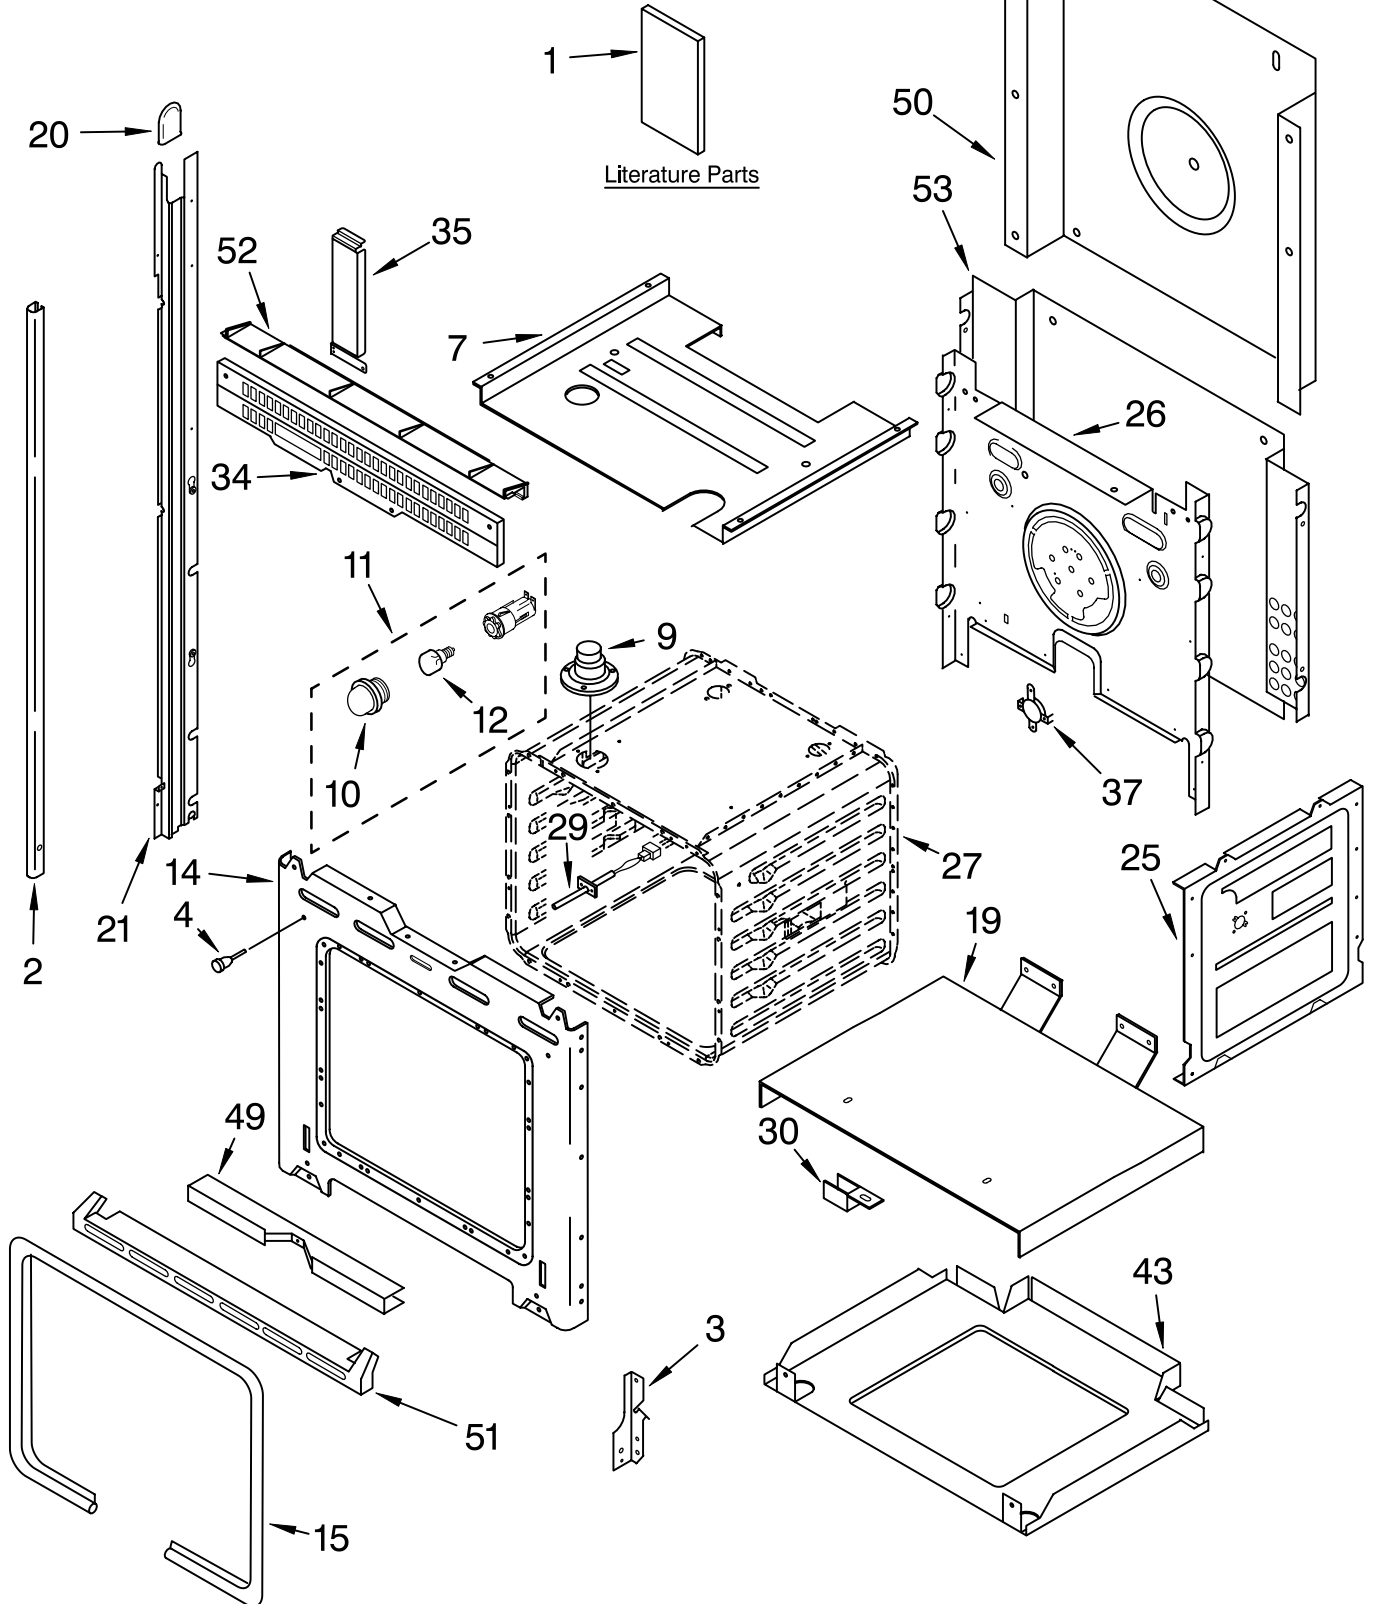

OVEN PARTS

For Models: GMC305PDB2, GMC305PDQ2, GMC305PDS2, GMC305PDZ2, GMC305PDT2
(Black) (White) (Black Stainless) (Almond) (Biscuit)

30" BUILT-IN ELECTRIC
COMBO
SENSOR/SC
(GOLD LINE)

FOR ORDERING INFORMATION REFER TO PARTS PRICE LIST