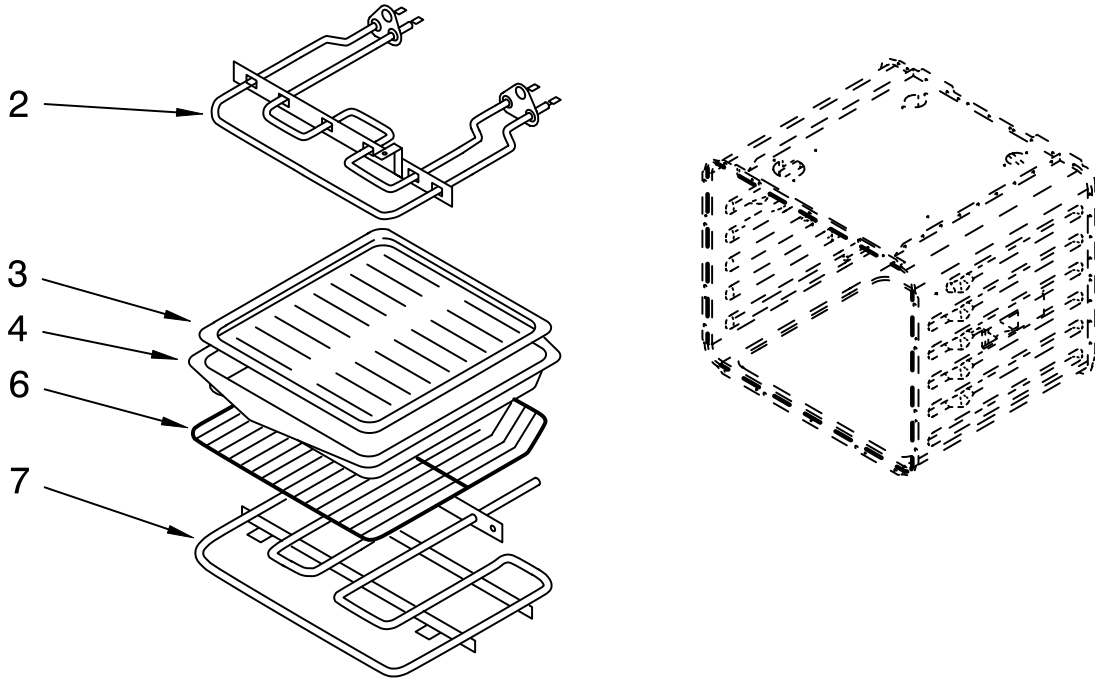

INTERNAL OVEN PARTS

For Models: GMC305PDB2, GMC305PDQ2, GMC305PDS2, GMC305PDZ2, GMC305PDT2
(Black) (White) (Black Stainless) (Almond) (Biscuit)

Illus. No.	Part No.	DESCRIPTION
2	4452154	Element, Broil
	4449154	Screw
3	3147563	Grill, Broiler
4	3147845	Pan, Broiler
6	4448717	Rack, Oven
7	4452153	Element, Bake

FOR ORDERING INFORMATION REFER TO PARTS PRICE LIST