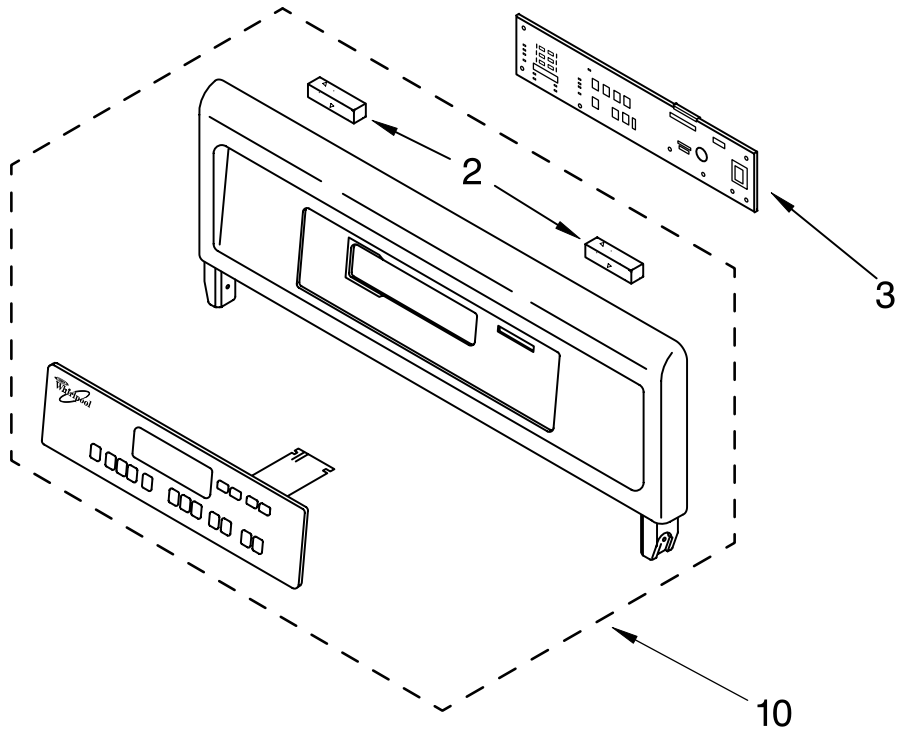

CONTROL PANEL PARTS

For Models: GMC305PDB2, GMC305PDQ2, GMC305PDS2, GMC305PDZ2, GMC305PDT2
(Black) (White) (Black Stainless) (Almond) (Biscuit)

Illus. No.	Part No.	DESCRIPTION
2	4450356	Gasket
3	4451993	Microcomputer
	4449745	Screw
10		Control Panel Assy W/Membrane Switch
	4452712	Black & Black Stainless Model
	4452713	White Model
	4455254	Biscuit
	4452714	Almond

FOR ORDERING INFORMATION REFER TO PARTS PRICE LIST