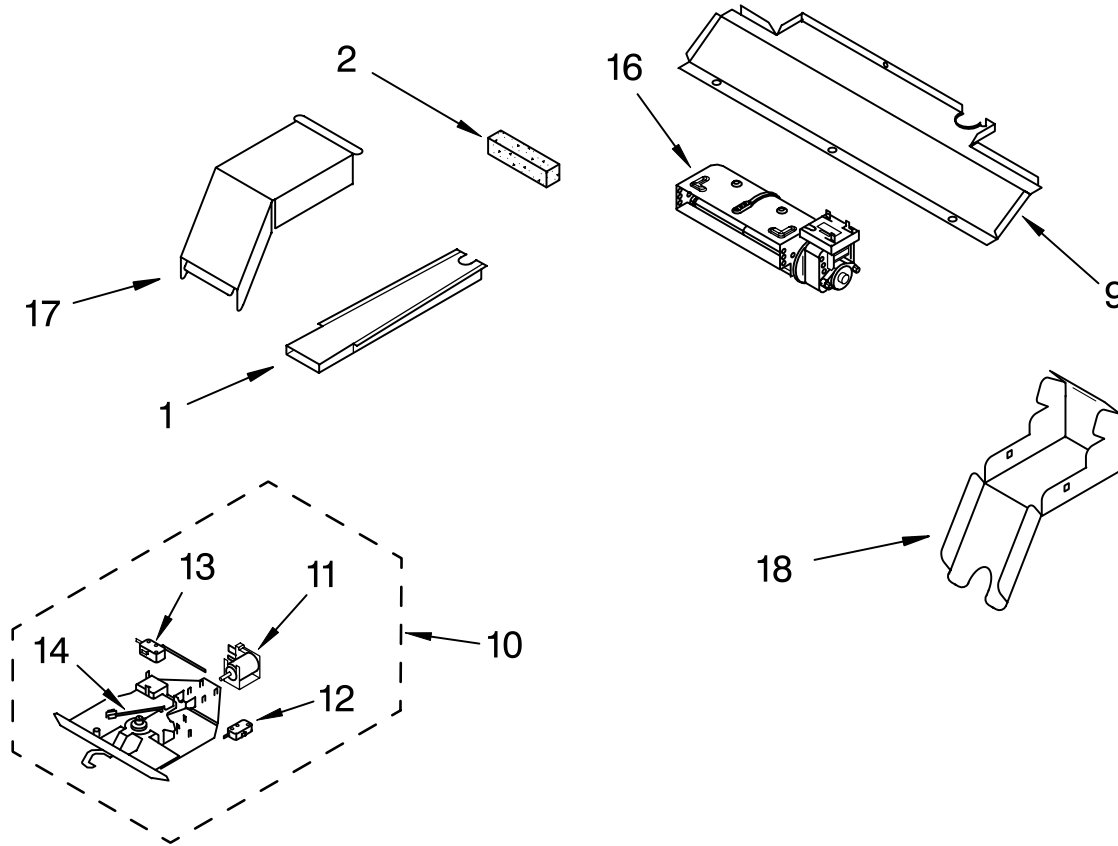

LATCH PARTS

For Models: GMC305PDB2, GMC305PDQ2, GMC305PDS2, GMC305PDZ2, GMC305PDT2
(Black) (White) (Black Stainless) (Almond) (Biscuit)

Illus. No.	Part No.	DESCRIPTION

NOTE: The screws and nuts required to attach a part are listed immediately following that part.

1	4451759	Vent, Exhaust
	4449040	Screw
2	4451758	Seal, Foam
9	4450408	Baffle, Rear
	4449154	Screw
10	4451896	Latch Assy.
11	4452224	Solenoid
12	4451422	Micro Switch N.C.
13	4451426	Micro Switch
14	4451537	Spring, Latch
16	6610168	Blower
17	4455178	Vent, Top
18	4455177	Vent, Bottom

FOR ORDERING INFORMATION REFER TO PARTS PRICE LIST