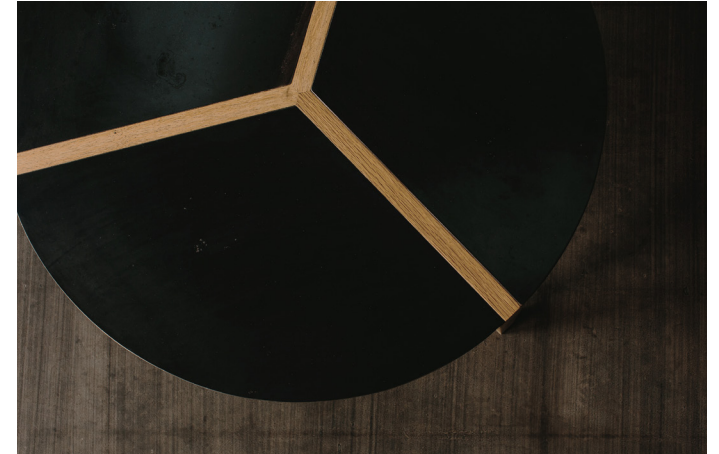

# Y Steel Coffee Table

Description  
Coffee Table

Dimensions  
30"D 16"H  
36"D 16"H

Materials  
White Oak & Blackened Steel

## Wood Finishes

Flat  
Walnut

Oiled  
Walnut

Flat White  
Oak

Blackened  
Ash

Washed  
Ash

## Metal Finishes

Pure  
White

Matte  
Black

Blackened  
Steel

\*Custom Sizes and Finishes Available

1116 Logan Circle Atlanta, GA 30318 | 404.565.0537 | [www.skylarmorganfurniture.com](http://www.skylarmorganfurniture.com)