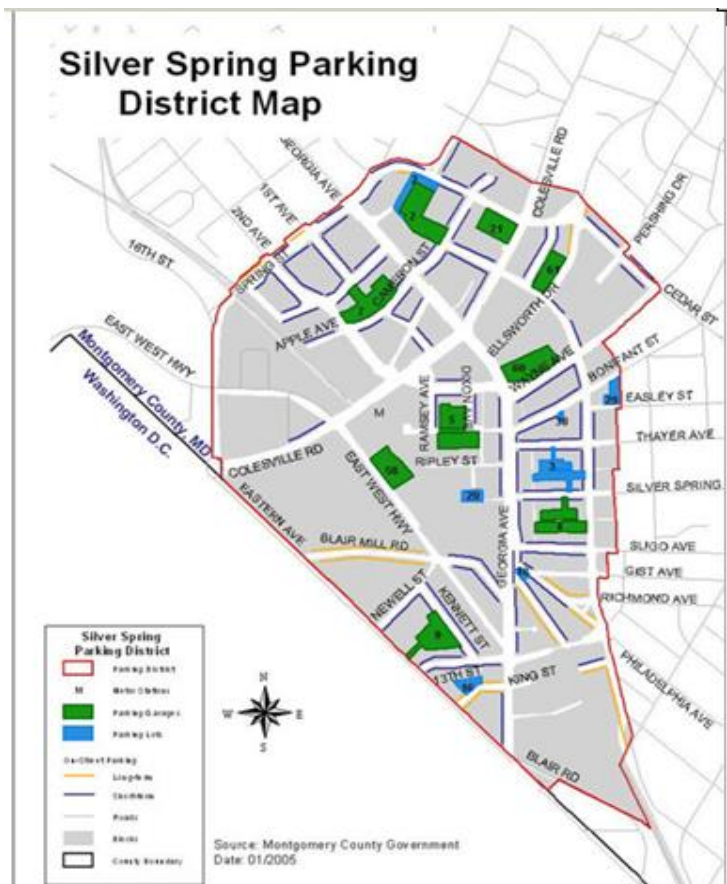

Travel Information

Silver Spring Civic Building

One Veterans Place,* Silver Spring, MD 20910
(use 8525 Fenton St., if mapping software does not find One Veterans Place)

Air Ports:

BWI- 40 miles
Reagan National- 20 miles
Dulles International-30 miles

Metro Station:

Silver Spring Stop, Red Line of Metropolitan Area Transit. 29 & EW Highway-approx. 3 blocks
<http://www.wmata.com/rail/maps/map.cfm>

Bus Routes:

Bus Stop 16011 (Ellsworth Drive)
Ride On" 16, 17, 20 28
Metro F4

Public Parking:

Closest:
921 Wayne Avenue
801 Ellsworth Drive
811 Easley Street

For More Information visit:

<http://www.montgomerycountymd.gov/content/DOT/Parking/Silver-Spring/silver-spring-lot-map.asp>