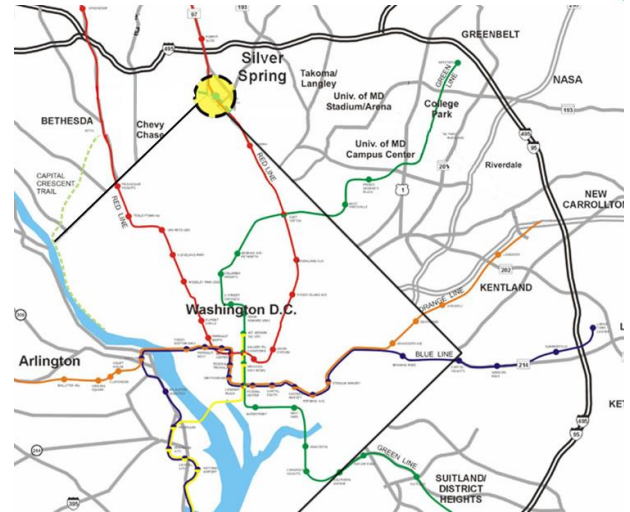

Travel Information

Silver Spring Civic Building

One Veterans Place,* Silver Spring, MD 20910
(use 8525 Fenton St., if mapping software does not find One Veterans Place)

Air Ports:

BWI- 40 miles
Reagan National- 20 miles
Dulles International-30 miles

Metro Station:

Silver Spring Stop, Red Line of Metropolitan Area Transit. 29 & EW Highway-approx. 3 blocks
<http://www.wmata.com/rail/maps/map.cfm>

Bus Routes:

Bus Stop 16011 (Ellsworth Drive)
Ride On" 16, 17, 20 28
Metro F4

Public Parking:

Closest:
921 Wayne Avenue
801 Ellsworth Drive
811 Easley Street

For More Information visit:

<http://www.montgomerycountymd.gov/content/DOT/Parking/Silver-Spring/silver-spring-lot-map.asp>