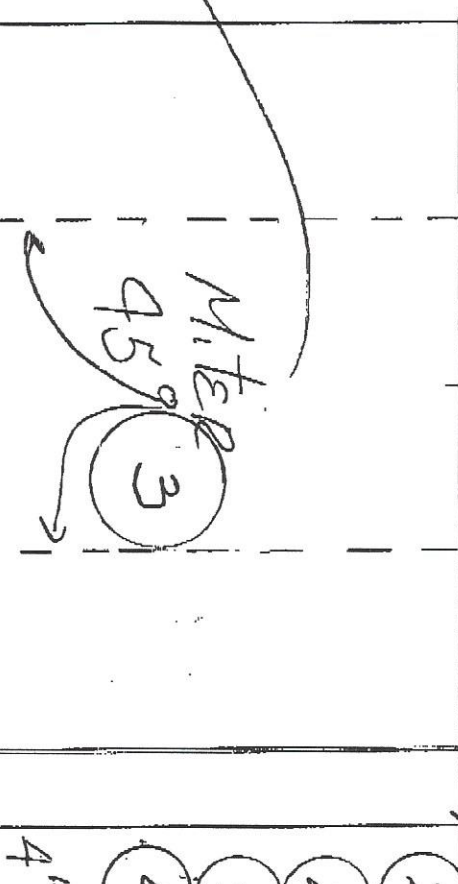

GARDEN OF
INNOCENCE URNS
SIDE VIEW

Typ. Mitered
Corner

- Cut List
- 1 1P 3/4 x 5 x 7 1/2
 - 2 1P 3/4 x 4 x 6 1/2
 - 3 2Ps 3/4 x 4 x 4
 - 4 2Ps 3/4 x 4 x 6 1/2

PLANS CAN BE
ALTERED TO FIT
YOUR STYLE
MUST FIT IN
VAULT:
H=10" W=9" L=13"

FOR QUESTIONS

CALL ENRIQUE

LEADE-559-940-2159

ADINATIONALGM@gmail.com

GARDEN OF URNS
 IMMENCE URNS
 SIDE VIEW
 Full Size
 Drawings

Pg. 2