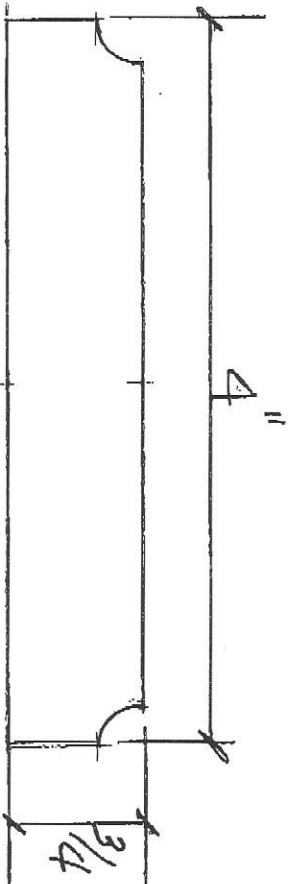

GARDEN OF
INNOCENCE URNS
SIDE VIEW

Typ. Mitered
Corner

- Cut List
- 1 1P 3/4 x 5 x 7 1/2
 - 2 1P 3/4 x 4 x 6 1/2
 - 3 2Ps 3/4 x 4 x 4
 - 4 2Ps 3/4 x 4 x 6 1/2

PLANS CAN BE
ALTERED TO FIT
YOUR STYLE
MUST FIT IN
VAULT:
H=10" W=9" L=13"

FOR QUESTIONS

CALL ENRIQUE

LEADE-559-940-2159

ADINATIONALGM@gmail.com

GARDEN OF URNS
 IMMENCE URNS
 SIDE VIEW
 Full Size
 Drawings

Pg. 2