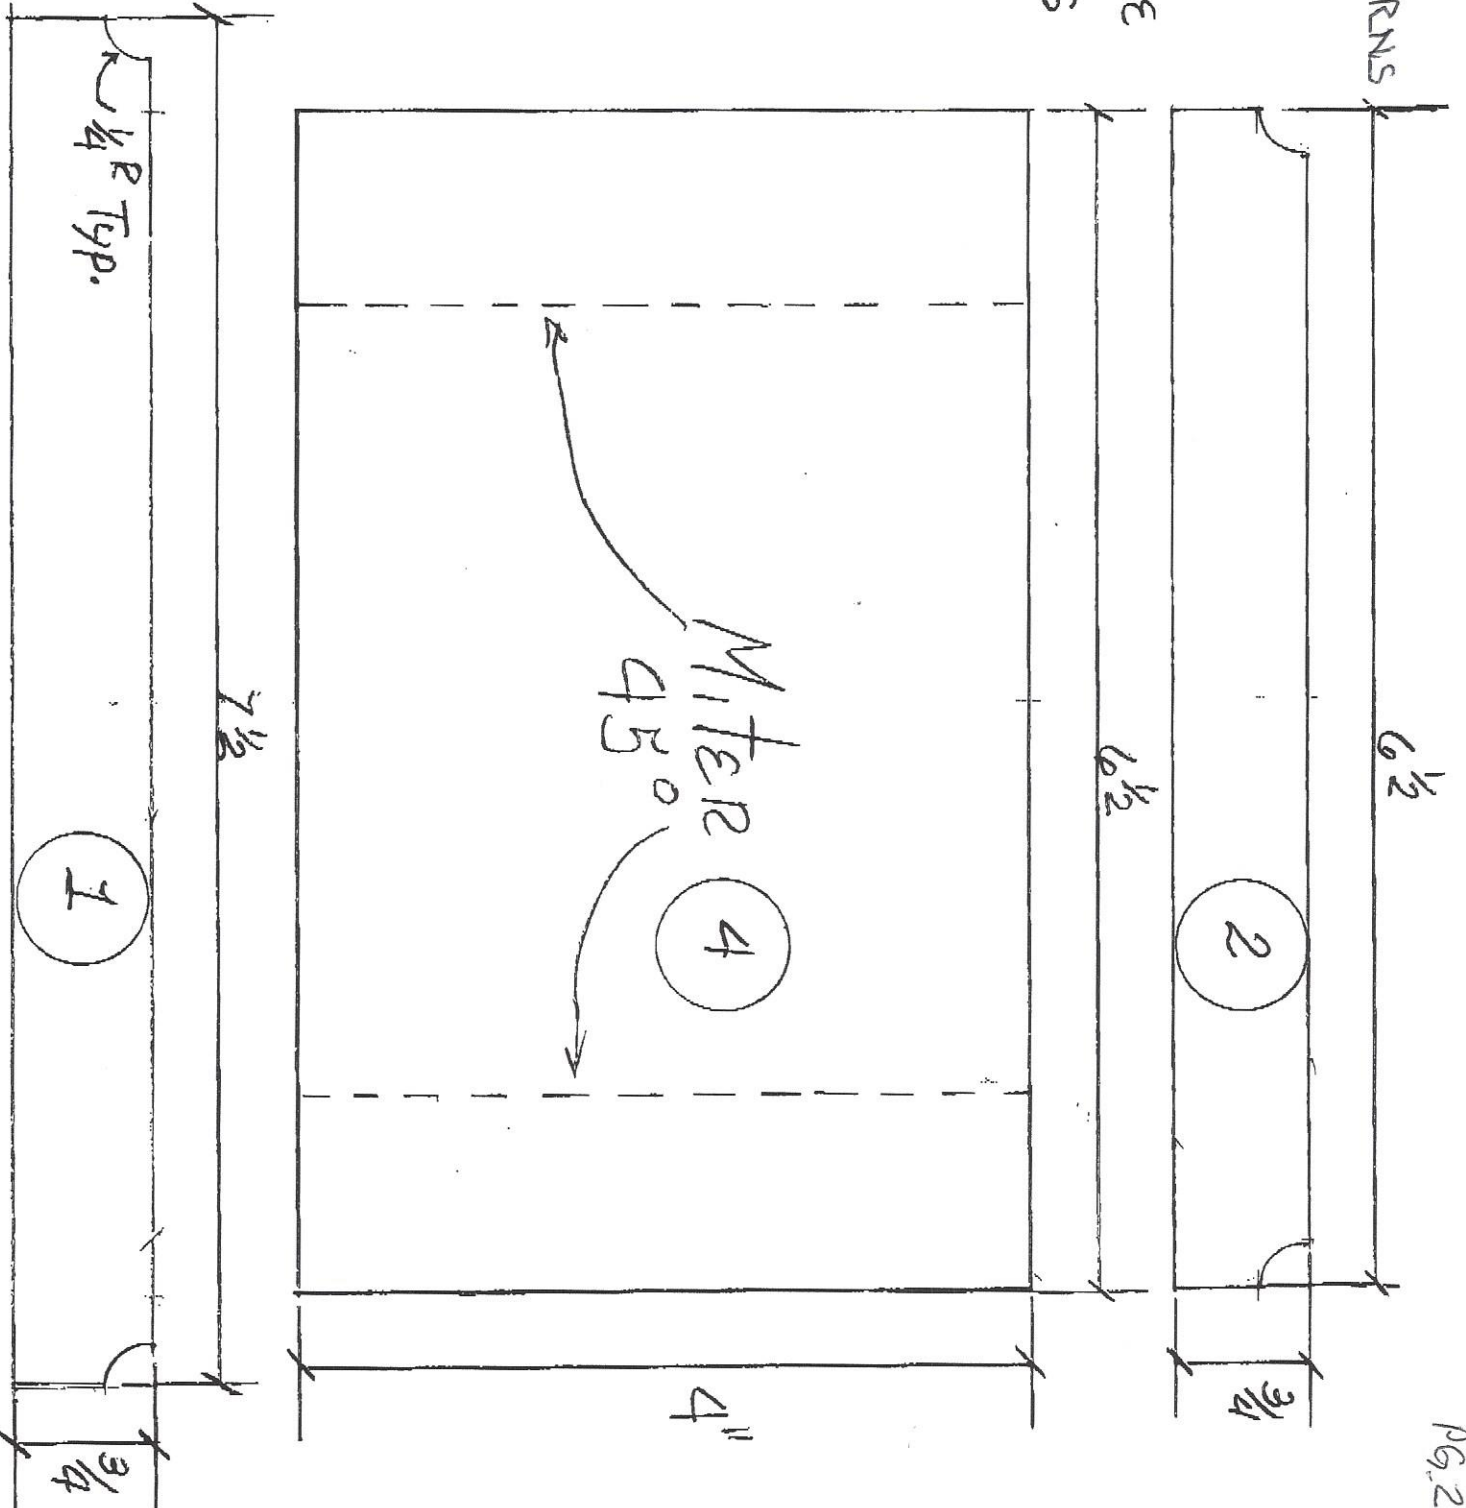

GARDEN OF
INNOCENCE URNS
SIDE VIEW

Typ. Mitered
Corner

- Cut List
- 1 1P 3/4 x 5 x 7 1/2
 - 2 1P 3/4 x 4 x 6 1/2
 - 3 2Ps 3/4 x 4 x 4
 - 4 2Ps 3/4 x 4 x 6 1/2

PLANS CAN BE
ALTERED TO FIT
YOUR STYLE
MUST FIT IN
VAULT:
H=10" W=9" L=13"

FOR QUESTIONS

CALL ENRIQUE

LEADE-559-940-2159

ADINATIONALGM@gmail.com

GARDEN OF URNS
 IMMENCE URNS
 SIDE VIEW
 Full Size
 Drawings

Pg. 2