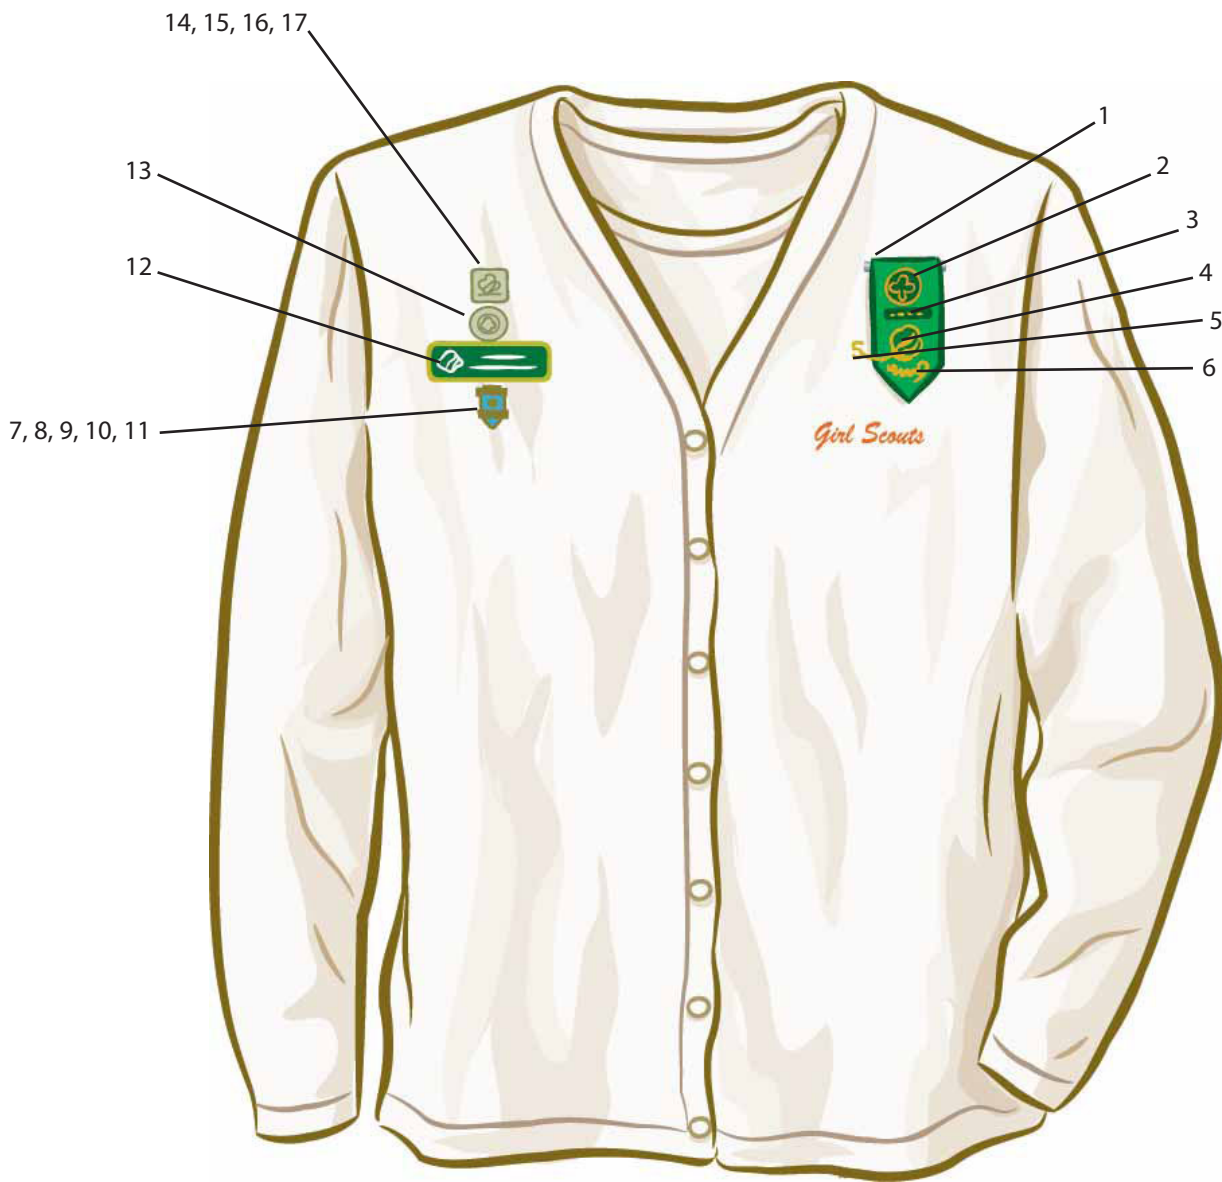

Girl Scout Adult Womens

1. Adult Insignia Tab
2. World Trefoil Pin
3. Adult Position Pin
4. Girl Scout Pin (contemporary or traditional)
5. Membership Numeral Guard
6. Campus Girl Scout Guard
7. Girl Scout Gold Award
8. Bridge to Adult Girl Scouts Award
9. Years of Service Pin
10. Outstanding Volunteer Award Pin
11. Outstanding Leader Award Pin
12. Personalized ID Pin
13. Lifetime Membership Pin
14. Appreciation Pin
15. Thanks Badge
16. Thanks Badge II
17. Honor Pin

Note: If an adult has received more than one special recognition (e.g., Appreciation pin), the last one received is generally the one worn on the uniform.

Girl Scout Adult Mens

- | | |
|---|-----------------------------|
| 2. World Trefoil Pin | 12. Personalized ID Pin |
| 3. Adult Position Pin | 13. Lifetime Membership Pin |
| 4. Girl Scout Pin (contemporary or traditional) | 14. Appreciation Pin |
| 9. Years of Service Pin | 15. Thanks Badge |
| 10. Outstanding Volunteer Award Pin | 16. Thanks Badge II |
| | 17. Honor Pin |

Note: If an adult has received more than one special recognition (e.g., Appreciation pin), the last one received is generally the one worn on the uniform.