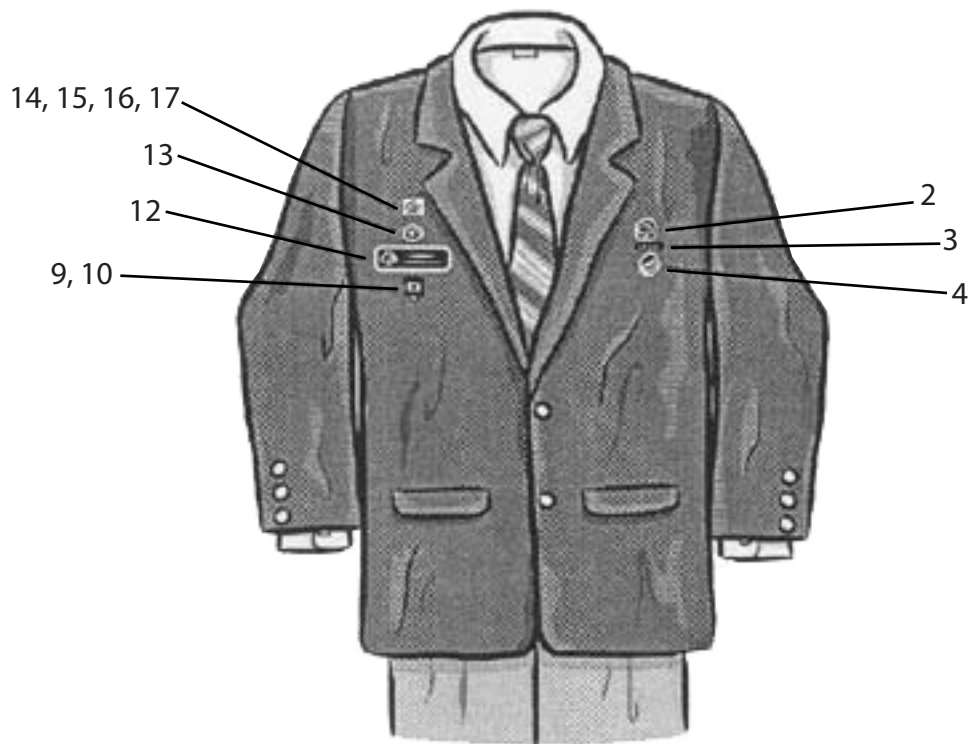

Girl Scout Adult Womens

1. Adult Insignia Tab
2. World Trefoil Pin
3. Adult Position Pin
4. Girl Scout Pin (contemporary or traditional)
5. Membership Numeral Guard
6. Campus Girl Scout Guard
7. Girl Scout Gold Award
8. Bridge to Adult Girl Scouts Award
9. Years of Service Pin
10. Outstanding Volunteer Award Pin
11. Outstanding Leader Award Pin
12. Personalized ID Pin
13. Lifetime Membership Pin
14. Appreciation Pin
15. Thanks Badge
16. Thanks Badge II
17. Honor Pin

Note: If an adult has received more than one special recognition (e.g., Appreciation pin), the last one received is generally the one worn on the uniform.

Girl Scout Adult Mens

- | | |
|---|-----------------------------|
| 2. World Trefoil Pin | 12. Personalized ID Pin |
| 3. Adult Position Pin | 13. Lifetime Membership Pin |
| 4. Girl Scout Pin (contemporary or traditional) | 14. Appreciation Pin |
| 9. Years of Service Pin | 15. Thanks Badge |
| 10. Outstanding Volunteer Award Pin | 16. Thanks Badge II |
| | 17. Honor Pin |

Note: If an adult has received more than one special recognition (e.g., Appreciation pin), the last one received is generally the one worn on the uniform.