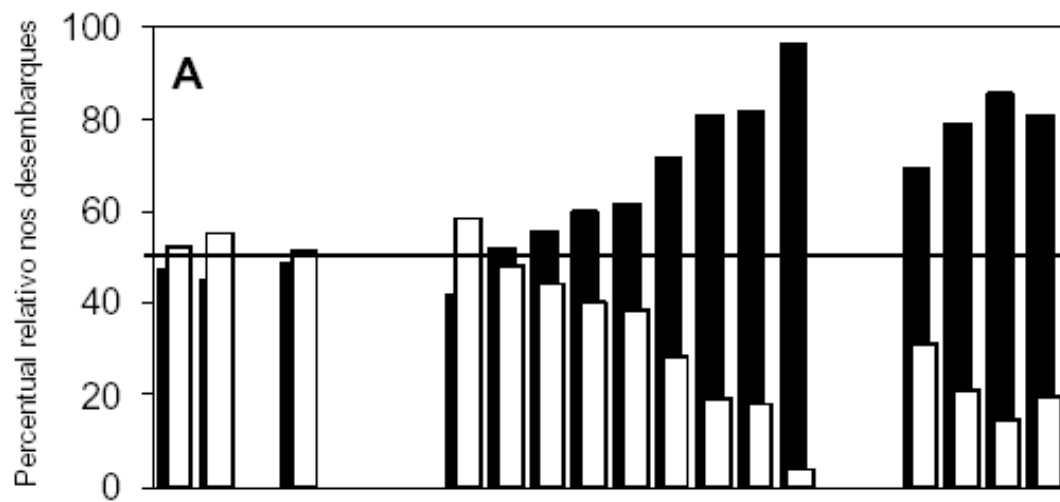

Black Grouper (*Mycteroperca bonaci*)

Figure 1: Catch comparison between yellowtail snapper (*Ocyurus chrysurus*) and black grouper (*Mycteroperca bonaci*) 1978 to 1998. The graph demonstrates the shift in catch from black grouper to yellowtail snapper following the collapse of the grouper fishery that began in the 1980s. The y-axis is relative catch percentage.