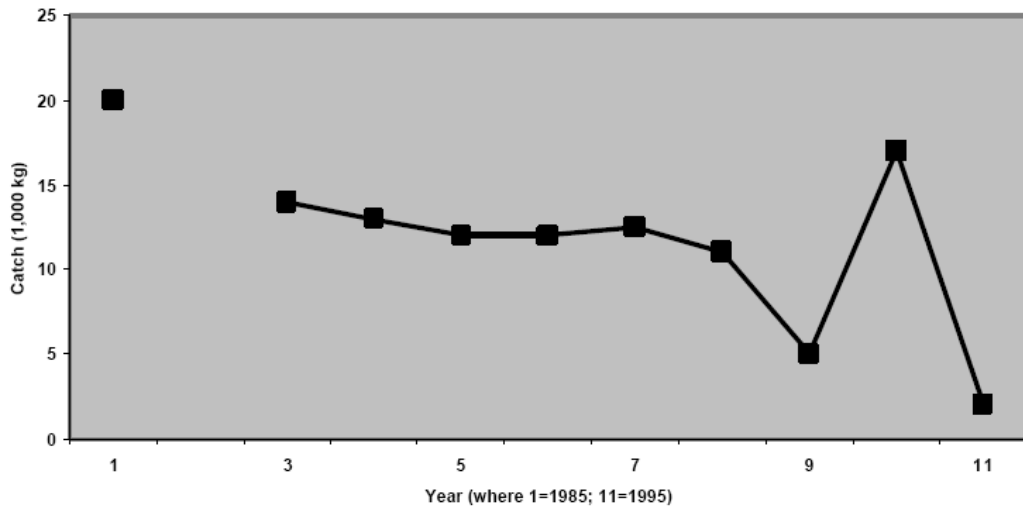

## Speckled Hind (*Epinephelus drummondhayi*)

**Figure 1:** Speckled Hind catches in SE USA from 1995–1995 (Parker and Mays 1998). See also [http://www.nmfs.noaa.gov/pr/pdfs/species/speckled\\_hind.pdf](http://www.nmfs.noaa.gov/pr/pdfs/species/speckled_hind.pdf).