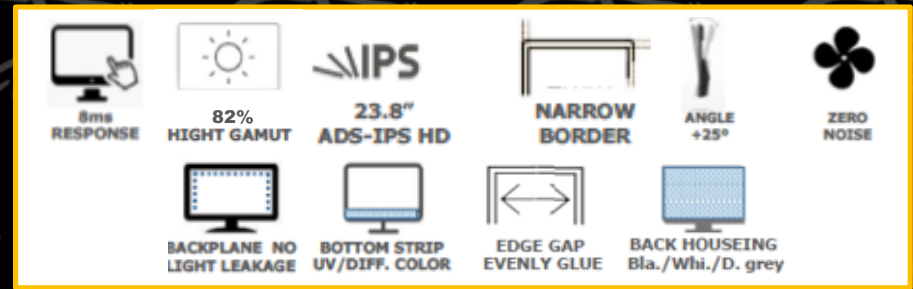

Great Products, great value!

POV238-GEMINI - 23.8" INTEL CORE GEMINI LAKE CPU ALL IN ONE PC – SPECIFICATIONS

TF Card

NTSC
PAL
SECAM

KEY SPECS

CPU	Gemini Lake: N4000
RAM Memory	8GB
Storage Memory	128GB/256
External Storage	SATA 2.5" HDD or SSD
Operating System	Windows 10
Screen Size/Type	23.8" ADS-IPS HD
Screen Resolution	1920x1080
Response Time	8ms
Network	WiFi + Ethernet network 1GBps
Extended Port	<ul style="list-style-type: none">• 5x USB port• 1x DC 6.5mm port• 1x HDMI port• 1x TF Card slot• 1x 3.5mm earphone port• 1x RJ45 LAN port

Extra Information

- Narrow border
- Zero Noise
- +25 degrees moving angle

WWW.POINTOFVIEW.EU