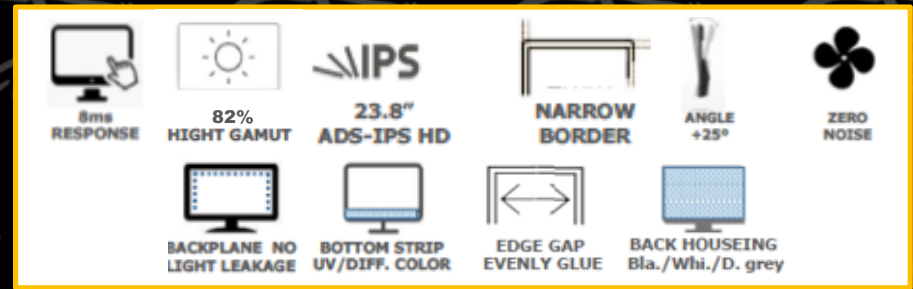

## POV238-GEMINI - 23.8" INTEL CORE GEMINI LAKE CPU ALL IN ONE PC – SPECIFICATIONS

TF Card

NTSC  
PAL  
SECAM

### KEY SPECS

CPU	Gemini Lake: N4000
RAM Memory	8GB
Storage Memory	64GB eMMC
External Storage	SATA 2.5" HDD or SSD
Operating System	Windows 10
Screen Size/Type	23.8" ADS-IPS HD
Screen Resolution	1920x1080
Response Time	8ms
Network	WiFi + Ethernet network 1Gbps
Extended Port	<ul style="list-style-type: none"><li>• 5x USB port</li><li>• 1x DC 6.5mm port</li><li>• 1x HDMI port</li><li>• 1x TF Card slot</li><li>• 1x 3.5mm earphone port</li><li>• 1x RJ45 LAN port</li></ul>
Extra Information	<ul style="list-style-type: none"><li>○ Narrow border</li><li>○ Zero Noise</li><li>○ +25 degrees moving angle</li></ul>