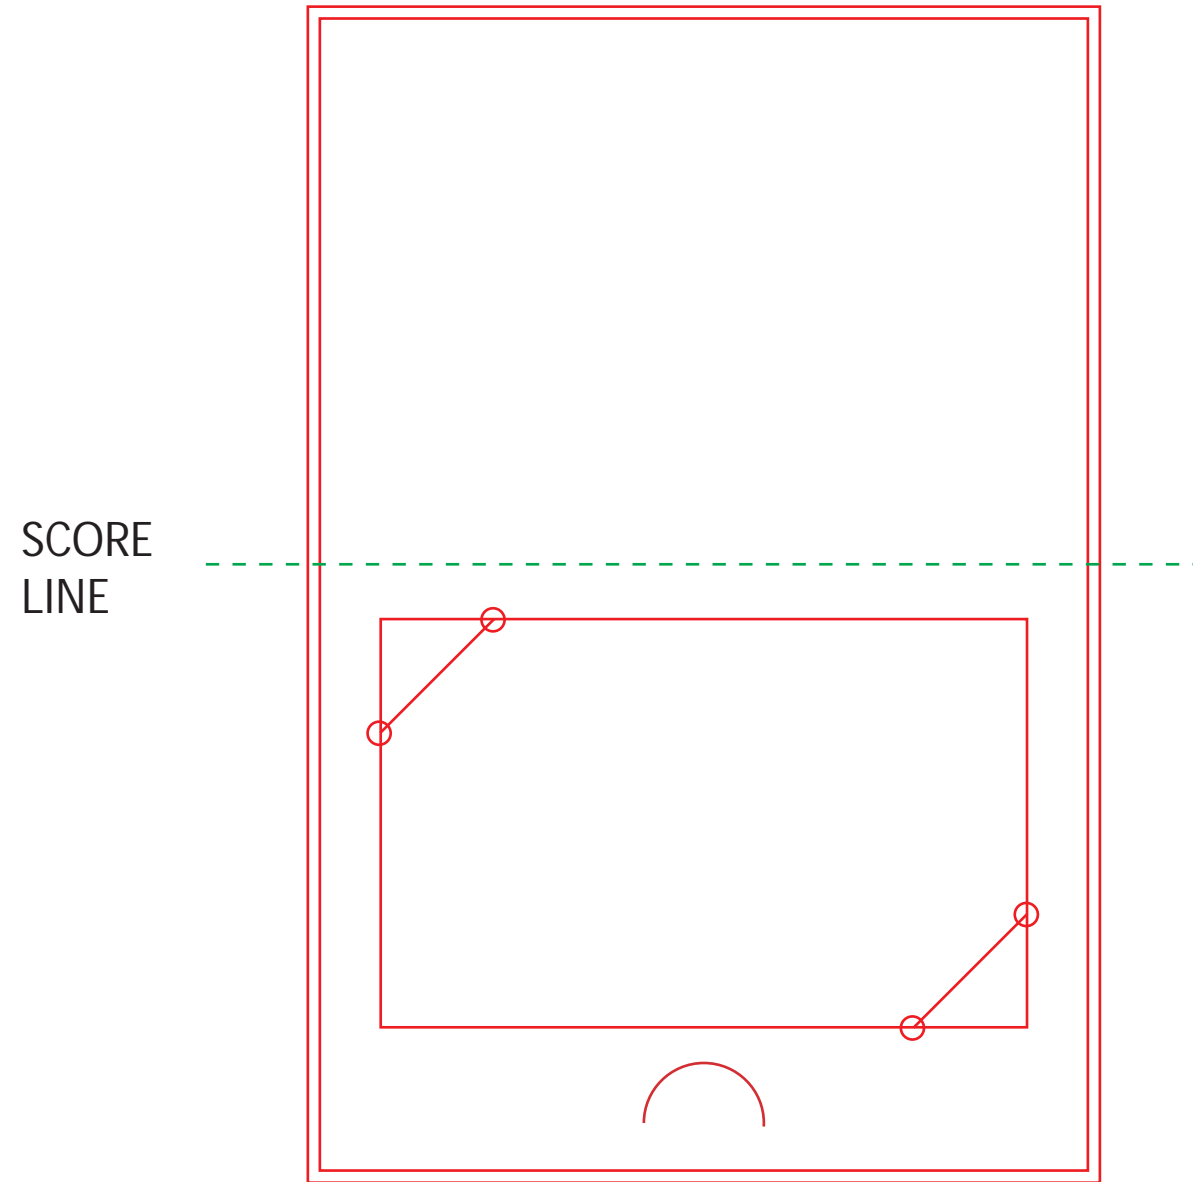

1000
4" x 6"
4/1
GiftCards Holders
350GSM Non Laminated Semi Gloss

RED Lines DO NOT PRINT.
Reference Trim Lines ONLY

1000
8.75" x 2.8"
4/1
GiftCards Holders
350GSM Non Laminated Semi Gloss

RED Lines DO NOT PRINT.
Reference Trim Lines ONLY

1000
4" x 7"
4/1
GiftCards Holders
350GSM Non Laminated Semi Gloss

RED Lines DO NOT PRINT.
Reference Trim Lines ONLY

Die Cut ———
Scoring - - - -
Score and Fold ·····