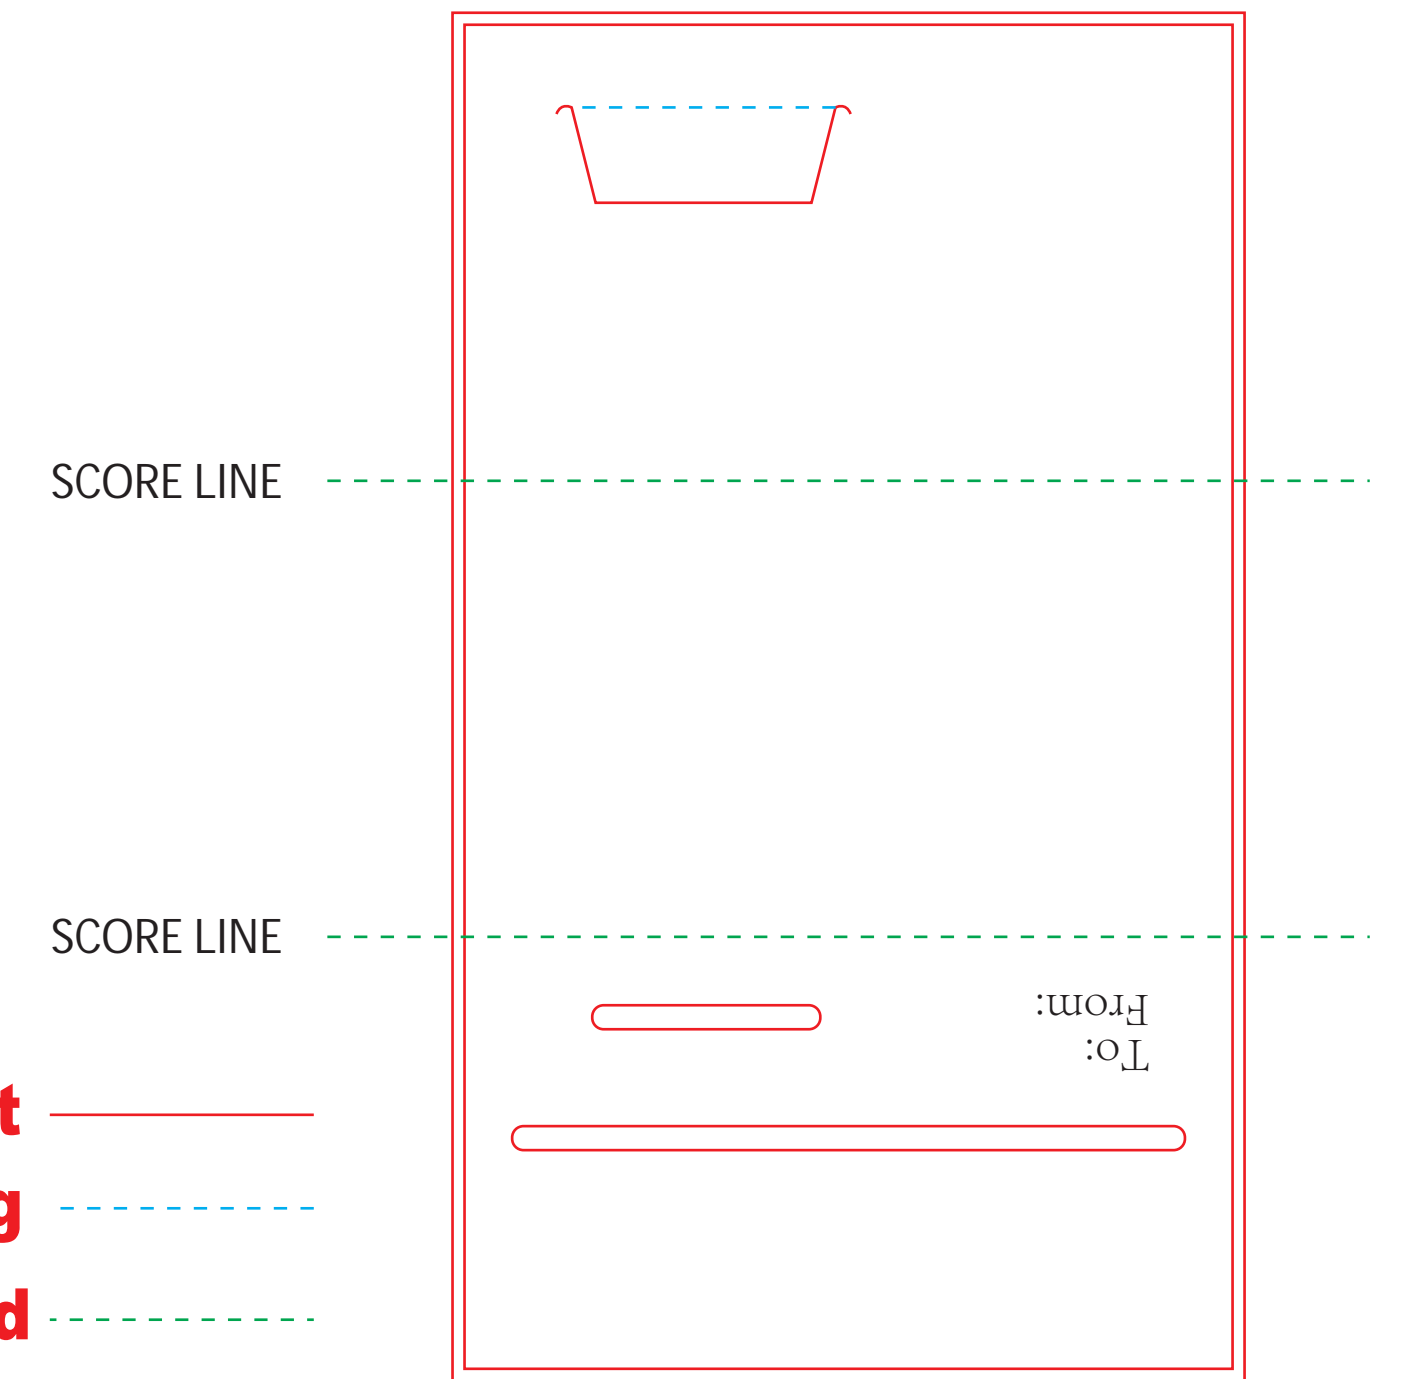

1000
4" x 6"
4/1
GiftCards Holders
350GSM Non Laminated Semi Gloss

RED Lines DO NOT PRINT.
Reference Trim Lines ONLY

1000
8.75" x 2.8"
4/1
GiftCards Holders
350GSM Non Laminated Semi Gloss

RED Lines DO NOT PRINT.
Reference Trim Lines ONLY

1000
4" x 7"
4/1
GiftCards Holders
350GSM Non Laminated Semi Gloss

RED Lines DO NOT PRINT.
Reference Trim Lines ONLY

Die Cut ———
Scoring - - - -
Score and Fold ·····