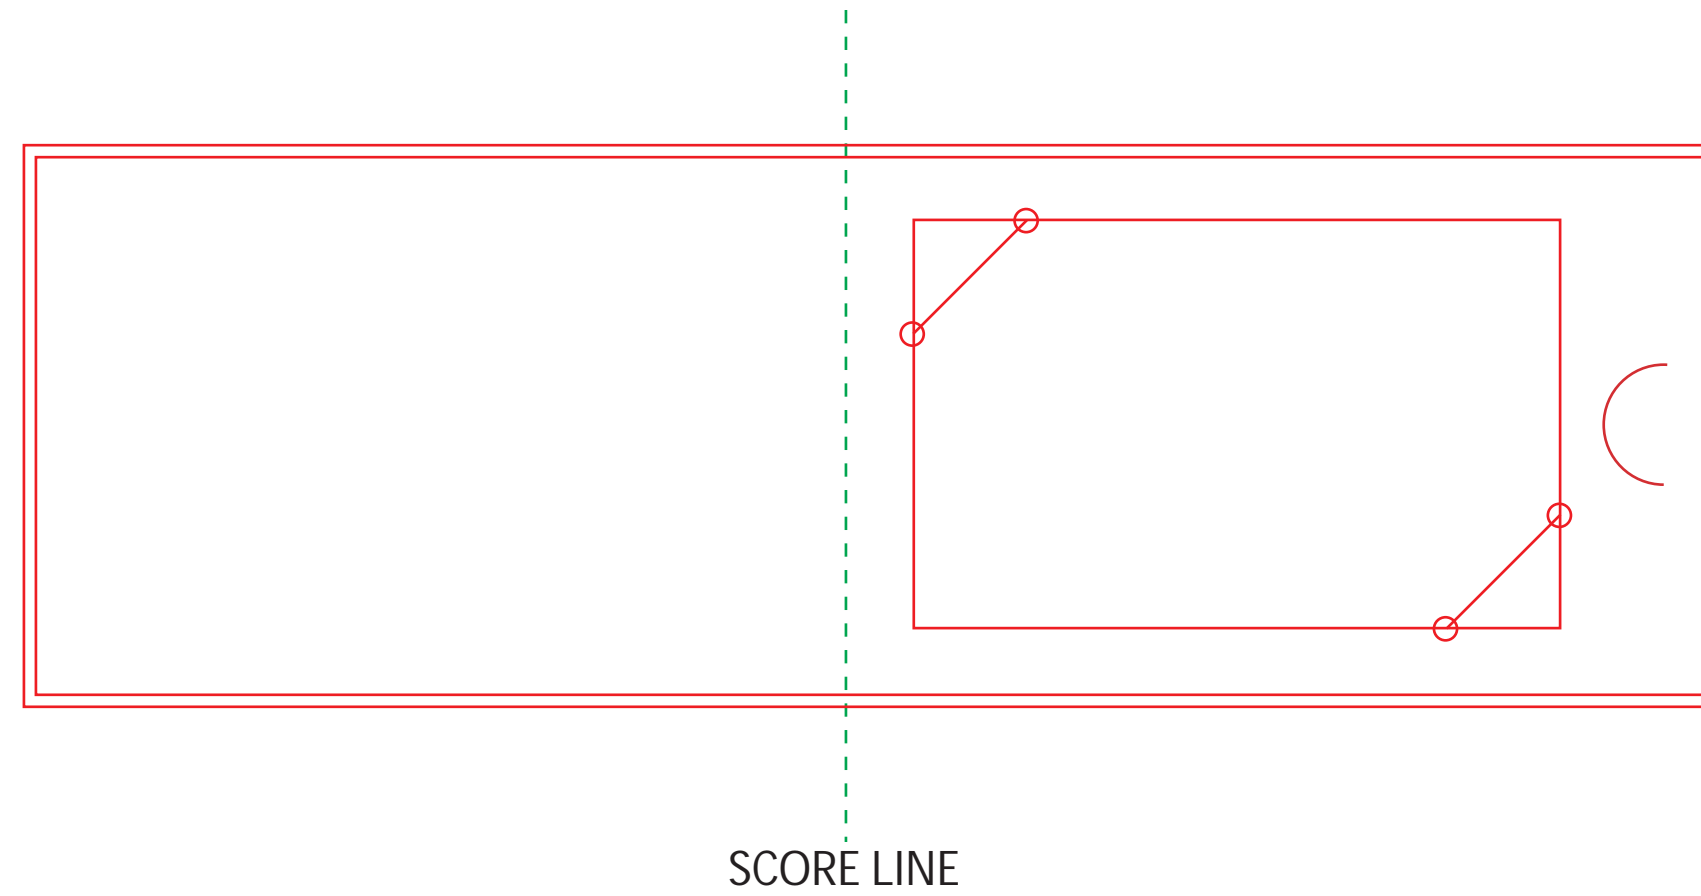

1000
4" x 6"
4/1
GiftCards Holders
350GSM Non Laminated Semi Gloss

RED Lines DO NOT PRINT.
Reference Trim Lines ONLY

1000
8.75" x 2.8"
4/1
GiftCards Holders
350GSM Non Laminated Semi Gloss

RED Lines DO NOT PRINT.
Reference Trim Lines ONLY

1000
4" x 7"
4/1
GiftCards Holders
350GSM Non Laminated Semi Gloss

RED Lines DO NOT PRINT.
Reference Trim Lines ONLY

Die Cut ———
Scoring - - - -
Score and Fold ·····