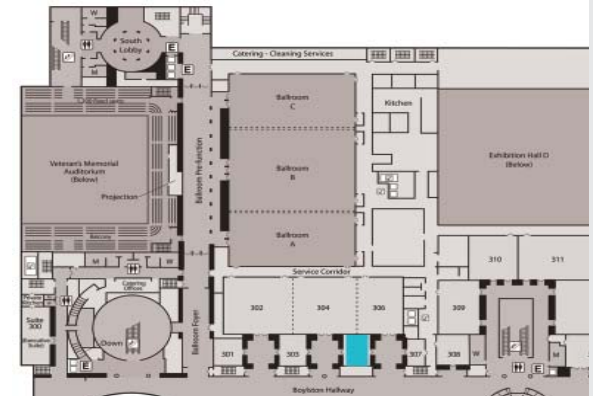

Hynes Convention Center  
**ROOM 305**

**Classroom Seating: 54**

**Length: 28'7"**

**Width: 25'2"**

**Area (sq ft): 719**

**Ceiling Height: 15'**

**Tables: 14 6' x 18" and 3 8' x 18" tables**

Location within the  
Hynes Convention Center

*Signature*  
**BOSTON™**

Hynes Convention Center  
**ROOM 305**

**Banquet Seating: 60**

**Length: 28'7"**

**Width: 25'2"**

**Area (sq ft): 719**

**Ceiling Height: 15'**

**Tables: 6 rounds of 10**