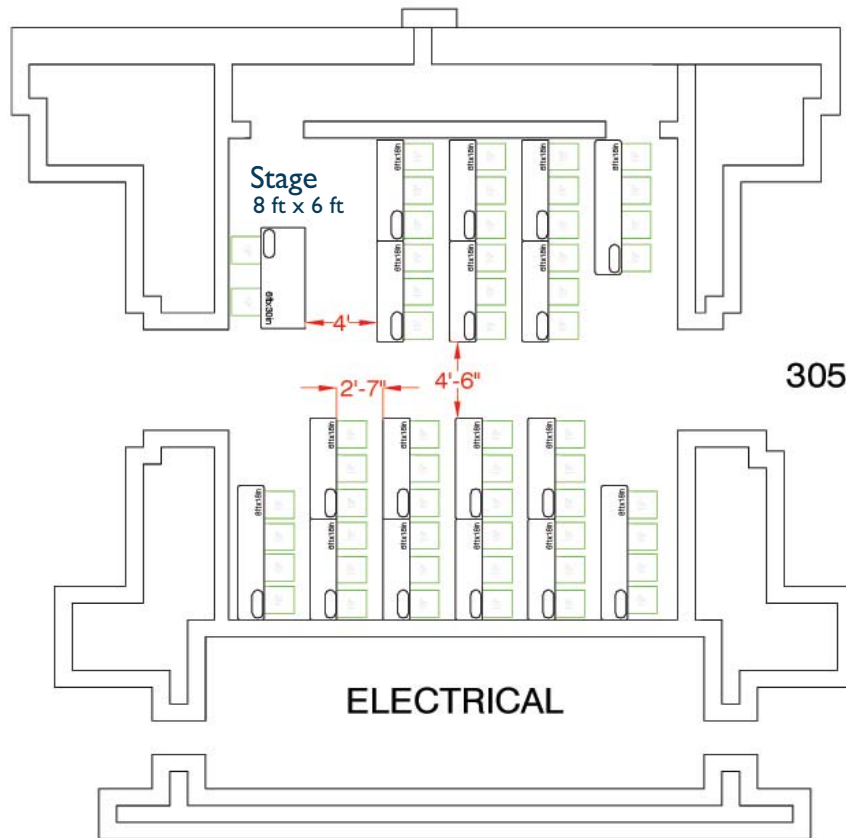

Hynes Convention Center  
**ROOM 305**

**Classroom Seating: 54**

**Length: 28'7"**

**Width: 25'2"**

**Area (sq ft): 719**

**Ceiling Height: 15'**

**Tables: 14 6' x 18" and 3 8' x 18" tables**

Location within the  
Hynes Convention Center

*Signature*  
**BOSTON™**

Hynes Convention Center  
**ROOM 305**

**Banquet Seating: 60**

**Length: 28'7"**

**Width: 25'2"**

**Area (sq ft): 719**

**Ceiling Height: 15'**

**Tables: 6 rounds of 10**