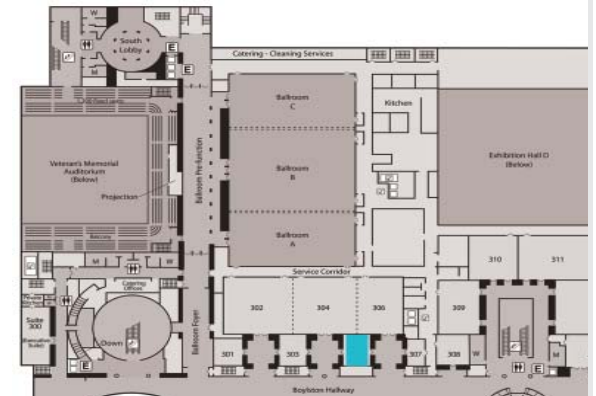

Hynes Convention Center  
**ROOM 305**

**Classroom Seating: 54**

**Length: 28'7"**

**Width: 25'2"**

**Area (sq ft): 719**

**Ceiling Height: 15'**

**Tables: 14 6' x 18" and 3 8' x 18" tables**

Location within the  
Hynes Convention Center

*Signature*  
**BOSTON™**

Hynes Convention Center  
**ROOM 305**

**Banquet Seating: 60**

**Length: 28'7"**

**Width: 25'2"**

**Area (sq ft): 719**

**Ceiling Height: 15'**

**Tables: 6 rounds of 10**