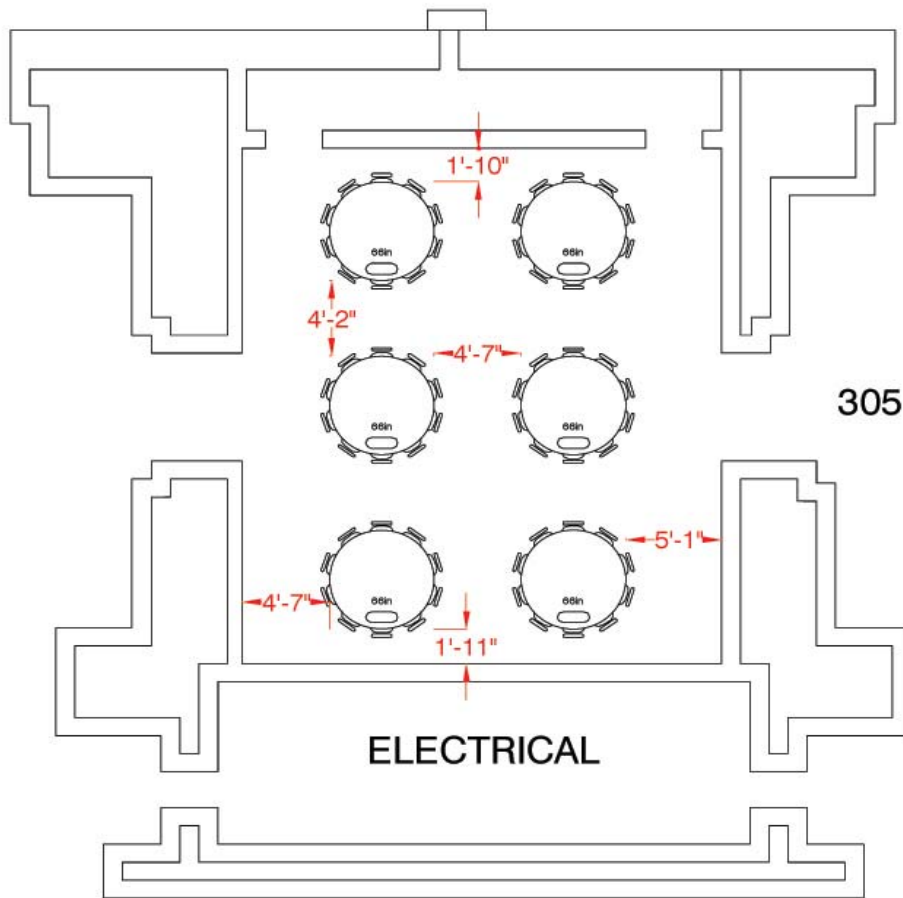

Hynes Convention Center  
**ROOM 305**

**Classroom Seating: 54**

**Length: 28'7"**

**Width: 25'2"**

**Area (sq ft): 719**

**Ceiling Height: 15'**

**Tables: 14 6' x 18" and 3 8' x 18" tables**

Location within the  
Hynes Convention Center

*Signature*  
**BOSTON™**

Hynes Convention Center  
**ROOM 305**

**Banquet Seating: 60**

**Length: 28'7"**

**Width: 25'2"**

**Area (sq ft): 719**

**Ceiling Height: 15'**

**Tables: 6 rounds of 10**