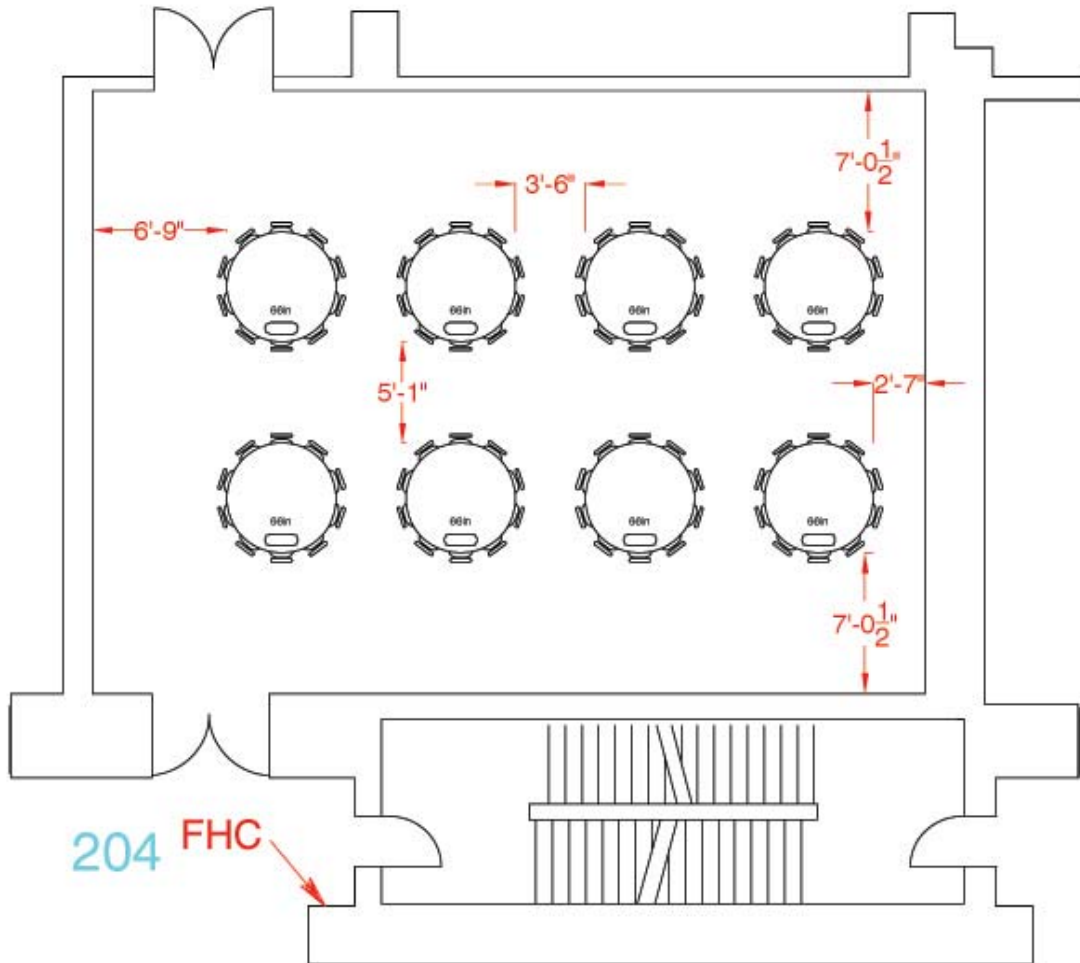

Hynes Convention Center ROOM 204

Theatre Seating: 153

Length: 41'10"

Width: 30'1"

Area (sq ft): 1,258

Ceiling Height: 18'

Location within the
Hynes Convention Center

Signature
BOSTON™

Hynes Convention Center ROOM 204

Banquet Seating: 80

Length: 60'2"

Width: 30'2"

Area (sq ft): 1,815

Ceiling Height: 14'

Tables: 8 rounds of 10

Location within the
Hynes Convention Center