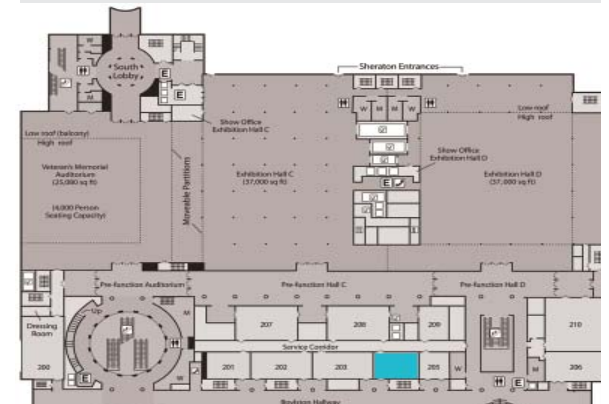

Hynes Convention Center ROOM 204

Theatre Seating: 153

Length: 41'10"

Width: 30'1"

Area (sq ft): 1,258

Ceiling Height: 18'

Location within the
Hynes Convention Center

Signature
BOSTON™

Hynes Convention Center ROOM 204

Banquet Seating: 80

Length: 60'2"

Width: 30'2"

Area (sq ft): 1,815

Ceiling Height: 14'

Tables: 8 rounds of 10

Location within the
Hynes Convention Center