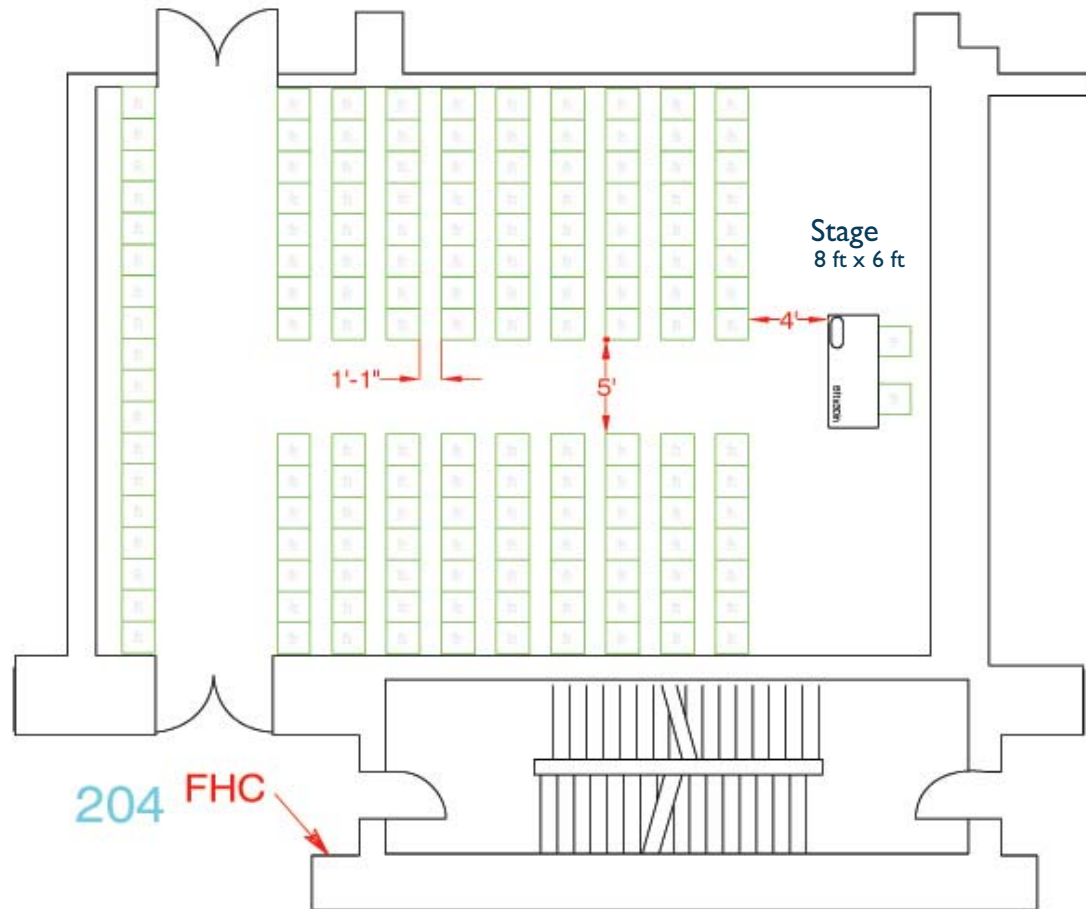

Hynes Convention Center ROOM 204

Theatre Seating: 153

Length: 41'10"

Width: 30'1"

Area (sq ft): 1,258

Ceiling Height: 18'

Location within the
Hynes Convention Center

Signature
BOSTON™

Hynes Convention Center ROOM 204

Banquet Seating: 80

Length: 60'2"

Width: 30'2"

Area (sq ft): 1,815

Ceiling Height: 14'

Tables: 8 rounds of 10

Location within the
Hynes Convention Center