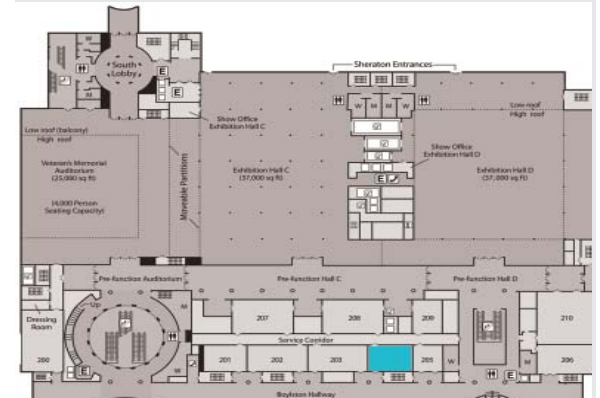

Hynes Convention Center ROOM 204

Theatre Seating: 153

Length: 41'10"

Width: 30'1"

Area (sq ft): 1,258

Ceiling Height: 18'

Location within the
Hynes Convention Center

Signature
BOSTON™

Hynes Convention Center ROOM 204

Banquet Seating: 80

Length: 60'2"

Width: 30'2"

Area (sq ft): 1,815

Ceiling Height: 14'

Tables: 8 rounds of 10

Location within the
Hynes Convention Center