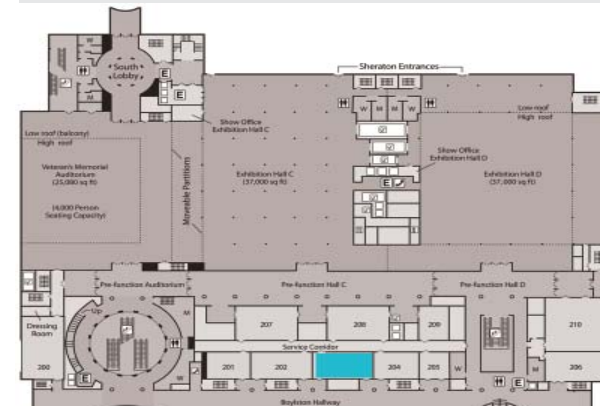

Hynes Convention Center ROOM 203

Theatre Seating: 259

Length: 58'6"

Width: 30'2"

Area (sq ft): 1,764

Ceiling Height: 18'

Location within the
Hynes Convention Center

Signature
BOSTON™

Hynes Convention Center ROOM 203

Classroom Seating: 137

Length: 58'6"

Width: 30'2"

Area (sq ft): 1,764

Ceiling Height: 18'

Tables: 31 6' x 18" and 11 8' x 18" tables

Location within the
Hynes Convention Center

Signature
BOSTON™

Hynes Convention Center ROOM 203

Banquet Seating: 120

Length: 58'6"

Width: 30'2"

Area (sq ft): 1,764

Ceiling Height: 18'

Tables: 12 rounds of 10