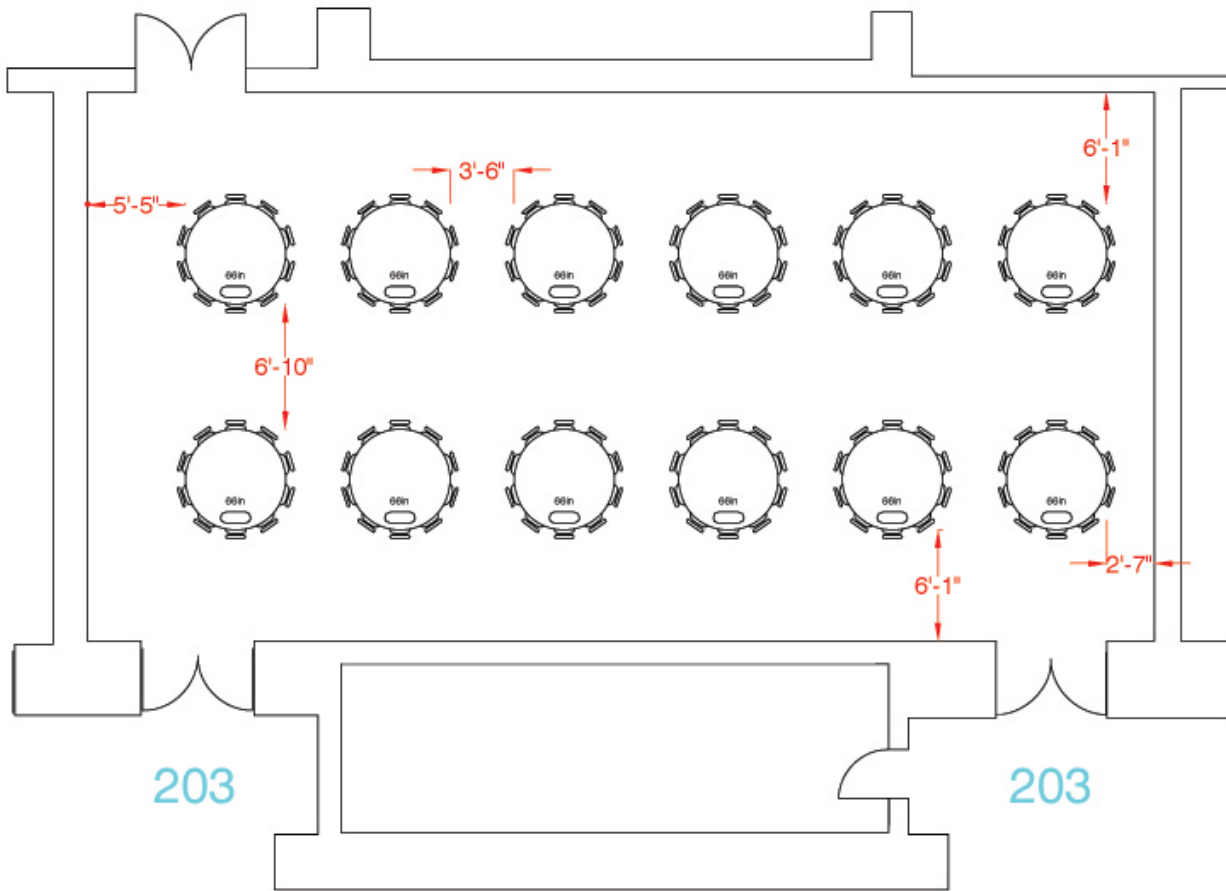

Hynes Convention Center ROOM 203

Theatre Seating: 259

Length: 58'6"

Width: 30'2"

Area (sq ft): 1,764

Ceiling Height: 18'

Location within the
Hynes Convention Center

Signature
BOSTON™

Hynes Convention Center ROOM 203

Classroom Seating: 137

Length: 58'6"

Width: 30'2"

Area (sq ft): 1,764

Ceiling Height: 18'

Tables: 31 6' x 18" and 11 8' x 18" tables

Location within the
Hynes Convention Center

Signature
BOSTON™

Hynes Convention Center ROOM 203

Banquet Seating: 120

Length: 58'6"

Width: 30'2"

Area (sq ft): 1,764

Ceiling Height: 18'

Tables: 12 rounds of 10