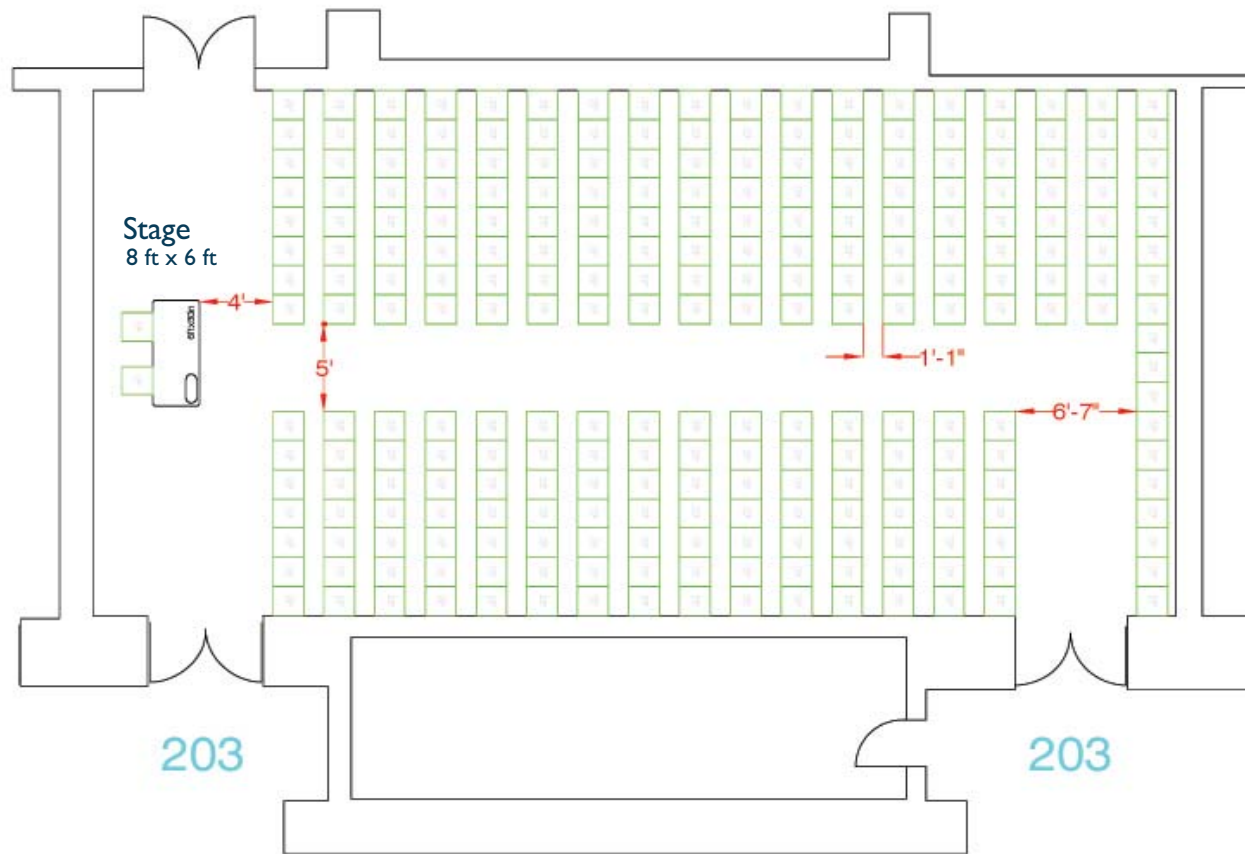

Hynes Convention Center ROOM 203

Theatre Seating: 259

Length: 58'6"

Width: 30'2"

Area (sq ft): 1,764

Ceiling Height: 18'

Location within the
Hynes Convention Center

Signature
BOSTON™

Hynes Convention Center ROOM 203

Classroom Seating: 137

Length: 58'6"

Width: 30'2"

Area (sq ft): 1,764

Ceiling Height: 18'

Tables: 31 6' x 18" and 11 8' x 18" tables

Location within the
Hynes Convention Center

Signature
BOSTON™

Hynes Convention Center ROOM 203

Banquet Seating: 120

Length: 58'6"

Width: 30'2"

Area (sq ft): 1,764

Ceiling Height: 18'

Tables: 12 rounds of 10