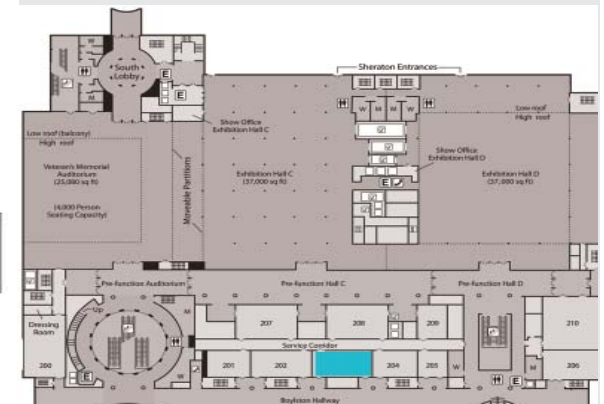

Hynes Convention Center ROOM 203

Theatre Seating: 259

Length: 58'6"

Width: 30'2"

Area (sq ft): 1,764

Ceiling Height: 18'

Location within the
Hynes Convention Center

Signature
BOSTON™

Hynes Convention Center ROOM 203

Classroom Seating: 137

Length: 58'6"

Width: 30'2"

Area (sq ft): 1,764

Ceiling Height: 18'

Tables: 31 6' x 18" and 11 8' x 18" tables

Location within the
Hynes Convention Center

Signature
BOSTON™

Hynes Convention Center ROOM 203

Banquet Seating: 120

Length: 58'6"

Width: 30'2"

Area (sq ft): 1,764

Ceiling Height: 18'

Tables: 12 rounds of 10