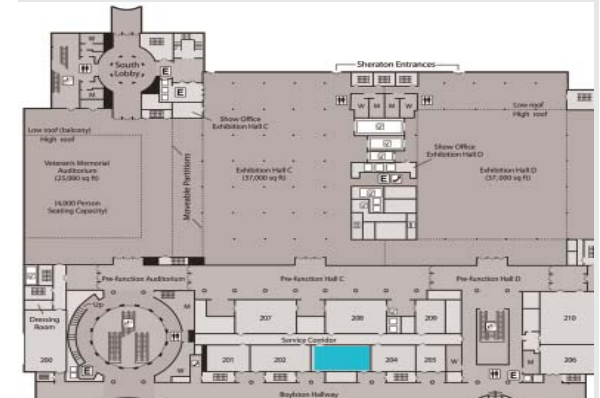

Hynes Convention Center ROOM 203

Theatre Seating: 259

Length: 58'6"

Width: 30'2"

Area (sq ft): 1,764

Ceiling Height: 18'

Location within the
Hynes Convention Center

Signature
BOSTON™

Hynes Convention Center ROOM 203

Classroom Seating: 137

Length: 58'6"

Width: 30'2"

Area (sq ft): 1,764

Ceiling Height: 18'

Tables: 31 6' x 18" and 11 8' x 18" tables

Location within the
Hynes Convention Center

Signature
BOSTON™

Hynes Convention Center ROOM 203

Banquet Seating: 120

Length: 58'6"

Width: 30'2"

Area (sq ft): 1,764

Ceiling Height: 18'

Tables: 12 rounds of 10