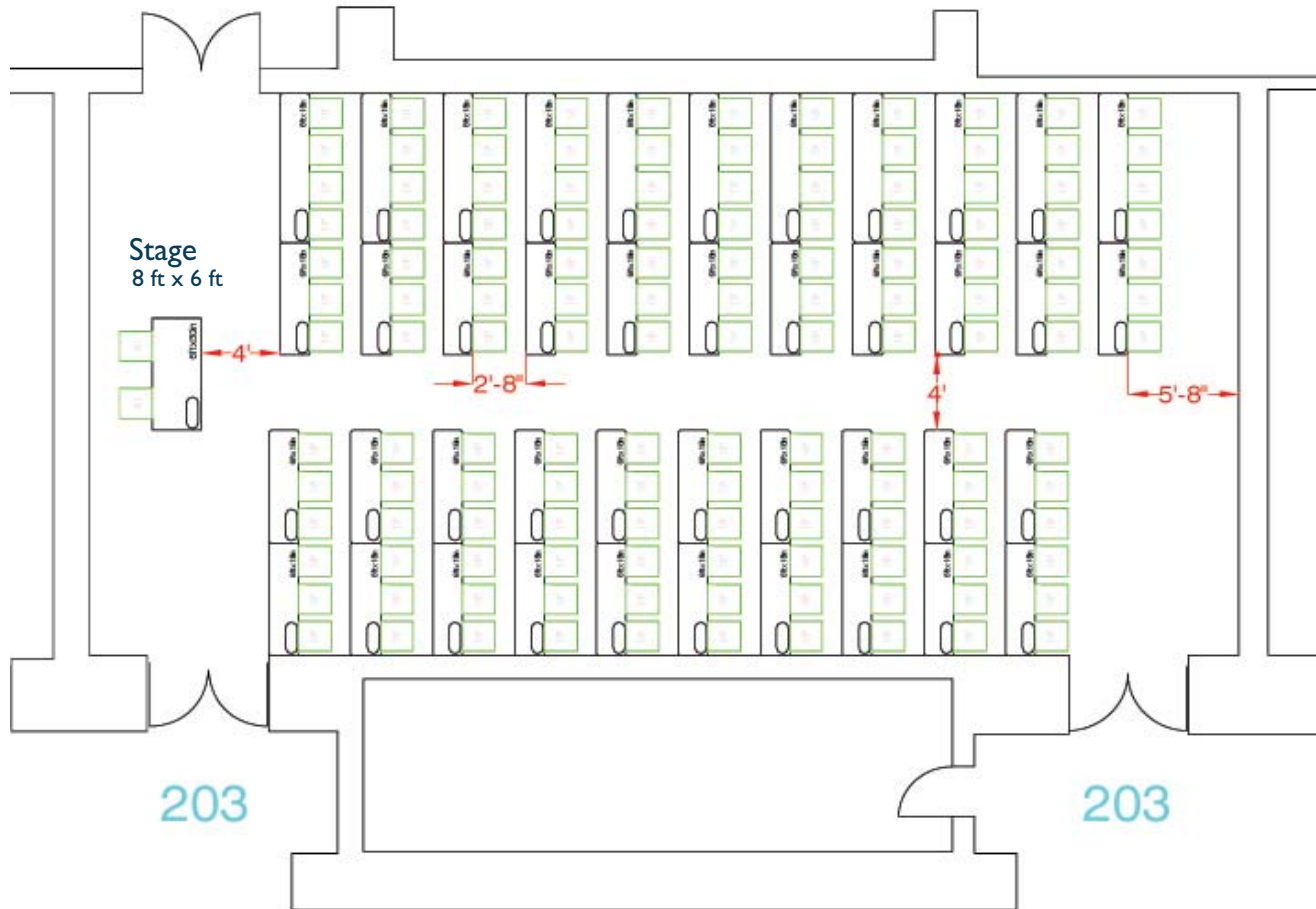

Hynes Convention Center ROOM 203

Theatre Seating: 259

Length: 58'6"

Width: 30'2"

Area (sq ft): 1,764

Ceiling Height: 18'

Location within the
Hynes Convention Center

Signature
BOSTON™

Hynes Convention Center ROOM 203

Classroom Seating: 137

Length: 58'6"

Width: 30'2"

Area (sq ft): 1,764

Ceiling Height: 18'

Tables: 31 6' x 18" and 11 8' x 18" tables

Location within the
Hynes Convention Center

Signature
BOSTON™

Hynes Convention Center ROOM 203

Banquet Seating: 120

Length: 58'6"

Width: 30'2"

Area (sq ft): 1,764

Ceiling Height: 18'

Tables: 12 rounds of 10