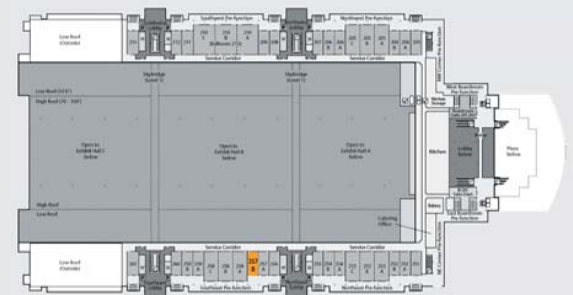

Boston Convention & Exhibition Center
ROOM 257B

Theatre Seating: 240

Length: 58'

Width: 30'1"

Area (sq ft): 1,744

Ceiling Height: 16'6"/19'

Location within the
 Boston Convention & Exhibition Center

Signature
BOSTON™

Boston Convention & Exhibition Center
ROOM 257B

Classroom Seating: 143

Length: 58'

Width: 30'1"

Area (sq ft): 1,744

Ceiling Height: 16'6"/19'

Tables: 33 6' x 18" and 11 8' x 18" tables

Location within the
 Boston Convention & Exhibition Center

Boston Convention & Exhibition Center
ROOM 257B

Banquet Seating: 150

Length: 58'

Width: 30'1"

Area (sq ft): 1,744

Ceiling Height: 16'6"/19'

Tables: 15 rounds of 10

Location within the
 Boston Convention & Exhibition Center