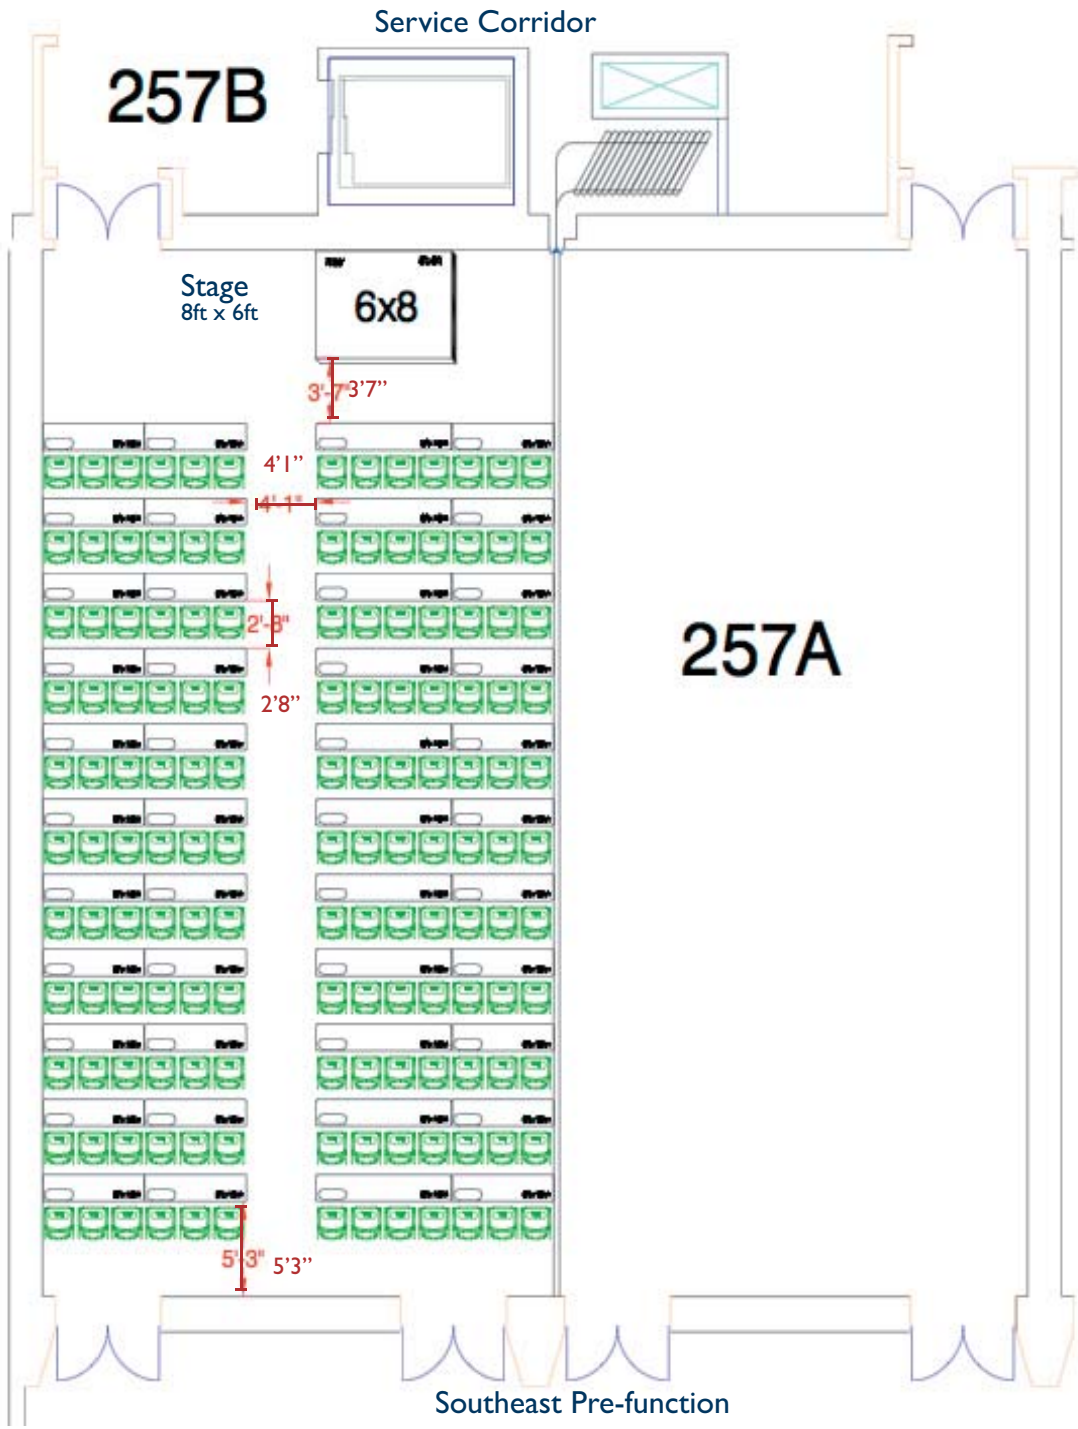

Boston Convention & Exhibition Center
ROOM 257B

Theatre Seating: 240

Length: 58'

Width: 30'1"

Area (sq ft): 1,744

Ceiling Height: 16'6"/19'

Location within the
 Boston Convention & Exhibition Center

Signature
BOSTON™

Boston Convention & Exhibition Center
ROOM 257B

Classroom Seating: 143

Length: 58'

Width: 30'1"

Area (sq ft): 1,744

Ceiling Height: 16'6"/19'

Tables: 33 6' x 18" and 11 8' x 18" tables

Location within the
 Boston Convention & Exhibition Center

Boston Convention & Exhibition Center
ROOM 257B

Banquet Seating: 150

Length: 58'

Width: 30'1"

Area (sq ft): 1,744

Ceiling Height: 16'6"/19'

Tables: 15 rounds of 10

Location within the
 Boston Convention & Exhibition Center