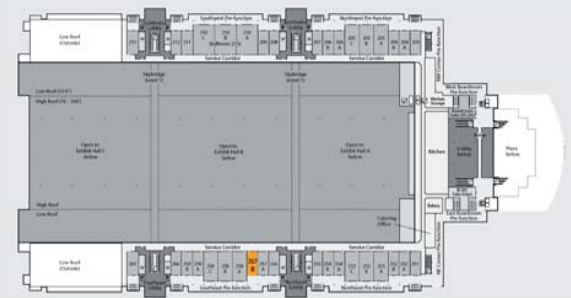

Boston Convention & Exhibition Center
ROOM 257B

Theatre Seating: 240

Length: 58'

Width: 30'1"

Area (sq ft): 1,744

Ceiling Height: 16'6"/19'

Location within the
 Boston Convention & Exhibition Center

Signature
BOSTON™

Boston Convention & Exhibition Center
ROOM 257B

Classroom Seating: 143

Length: 58'

Width: 30'1"

Area (sq ft): 1,744

Ceiling Height: 16'6"/19'

Tables: 33 6' x 18" and 11 8' x 18" tables

Location within the
 Boston Convention & Exhibition Center

Boston Convention & Exhibition Center
ROOM 257B

Banquet Seating: 150

Length: 58'

Width: 30'1"

Area (sq ft): 1,744

Ceiling Height: 16'6"/19'

Tables: 15 rounds of 10

Location within the
 Boston Convention & Exhibition Center