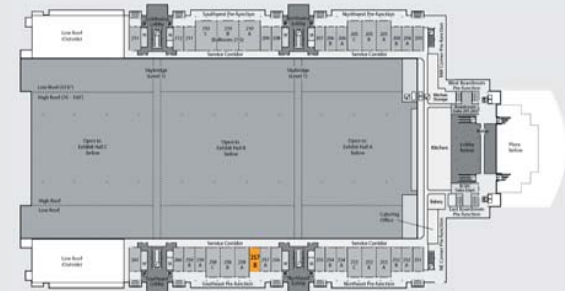

Boston Convention & Exhibition Center
ROOM 257B

Theatre Seating: 240

Length: 58'

Width: 30'1"

Area (sq ft): 1,744

Ceiling Height: 16'6"/19'

Location within the
 Boston Convention & Exhibition Center

Signature
BOSTON™

Boston Convention & Exhibition Center
ROOM 257B

Classroom Seating: 143

Length: 58'

Width: 30'1"

Area (sq ft): 1,744

Ceiling Height: 16'6"/19'

Tables: 33 6' x 18" and 11 8' x 18" tables

Location within the
 Boston Convention & Exhibition Center

Boston Convention & Exhibition Center
ROOM 257B

Banquet Seating: 150

Length: 58'

Width: 30'1"

Area (sq ft): 1,744

Ceiling Height: 16'6"/19'

Tables: 15 rounds of 10

Location within the
 Boston Convention & Exhibition Center