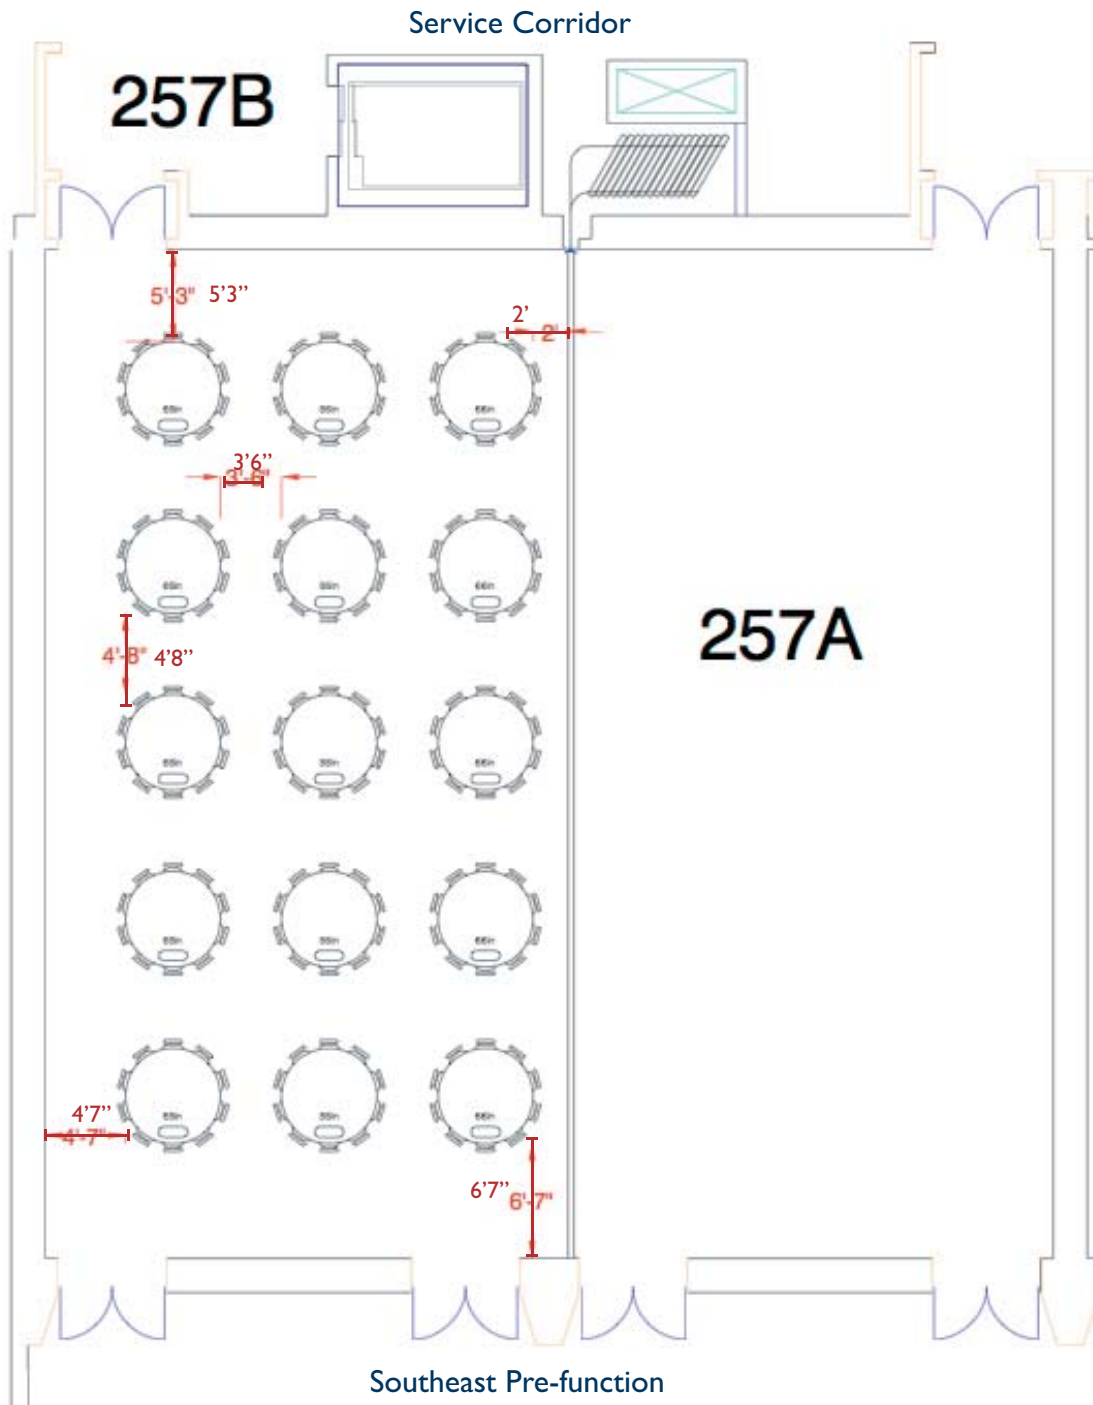

Boston Convention & Exhibition Center
ROOM 257B

Theatre Seating: 240

Length: 58'

Width: 30'1"

Area (sq ft): 1,744

Ceiling Height: 16'6"/19'

Location within the
 Boston Convention & Exhibition Center

Signature
BOSTON™

Boston Convention & Exhibition Center
ROOM 257B

Classroom Seating: 143

Length: 58'

Width: 30'1"

Area (sq ft): 1,744

Ceiling Height: 16'6"/19'

Tables: 33 6' x 18" and 11 8' x 18" tables

Location within the
 Boston Convention & Exhibition Center

Boston Convention & Exhibition Center
ROOM 257B

Banquet Seating: 150

Length: 58'

Width: 30'1"

Area (sq ft): 1,744

Ceiling Height: 16'6"/19'

Tables: 15 rounds of 10

Location within the
 Boston Convention & Exhibition Center