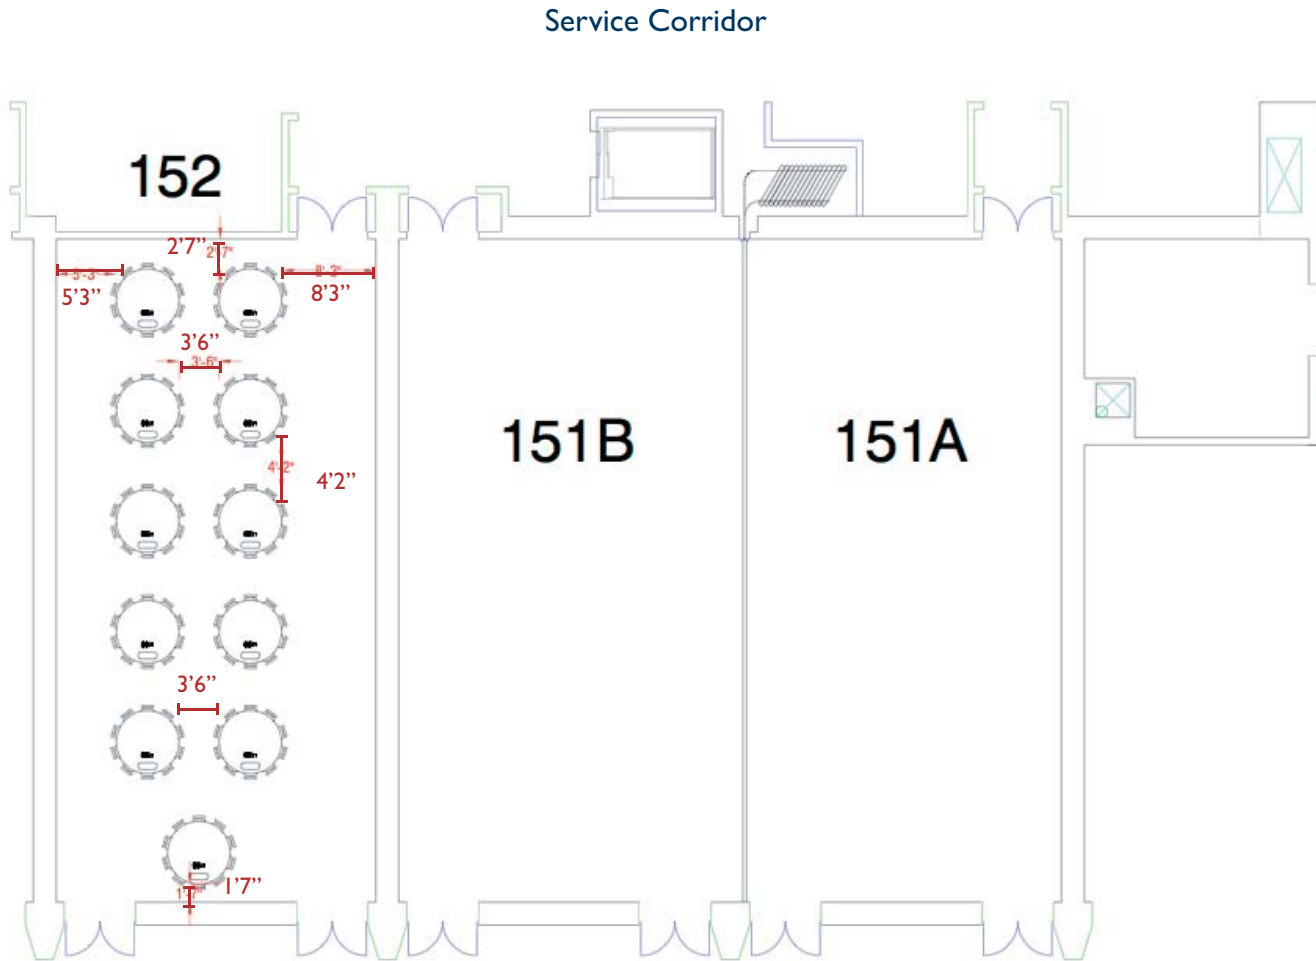

Boston Convention & Exhibition Center  
**ROOM 152**

**Banquet Seating: 110**

**Length: 58'**

**Width: 28'**

**Area (sq ft): 1,624**

**Ceiling Height: 16'6"/19'**

**Tables: 11 rounds of 10**

Location within the  
Boston Convention & Exhibition Center