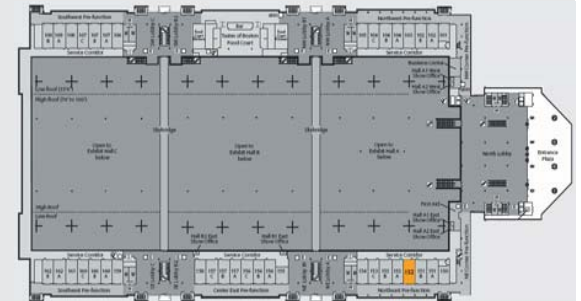

Boston Convention & Exhibition Center  
**ROOM 152**

**Banquet Seating: 110**

**Length: 58'**

**Width: 28'**

**Area (sq ft): 1,624**

**Ceiling Height: 16'6"/19'**

**Tables: 11 rounds of 10**

Location within the  
Boston Convention & Exhibition Center