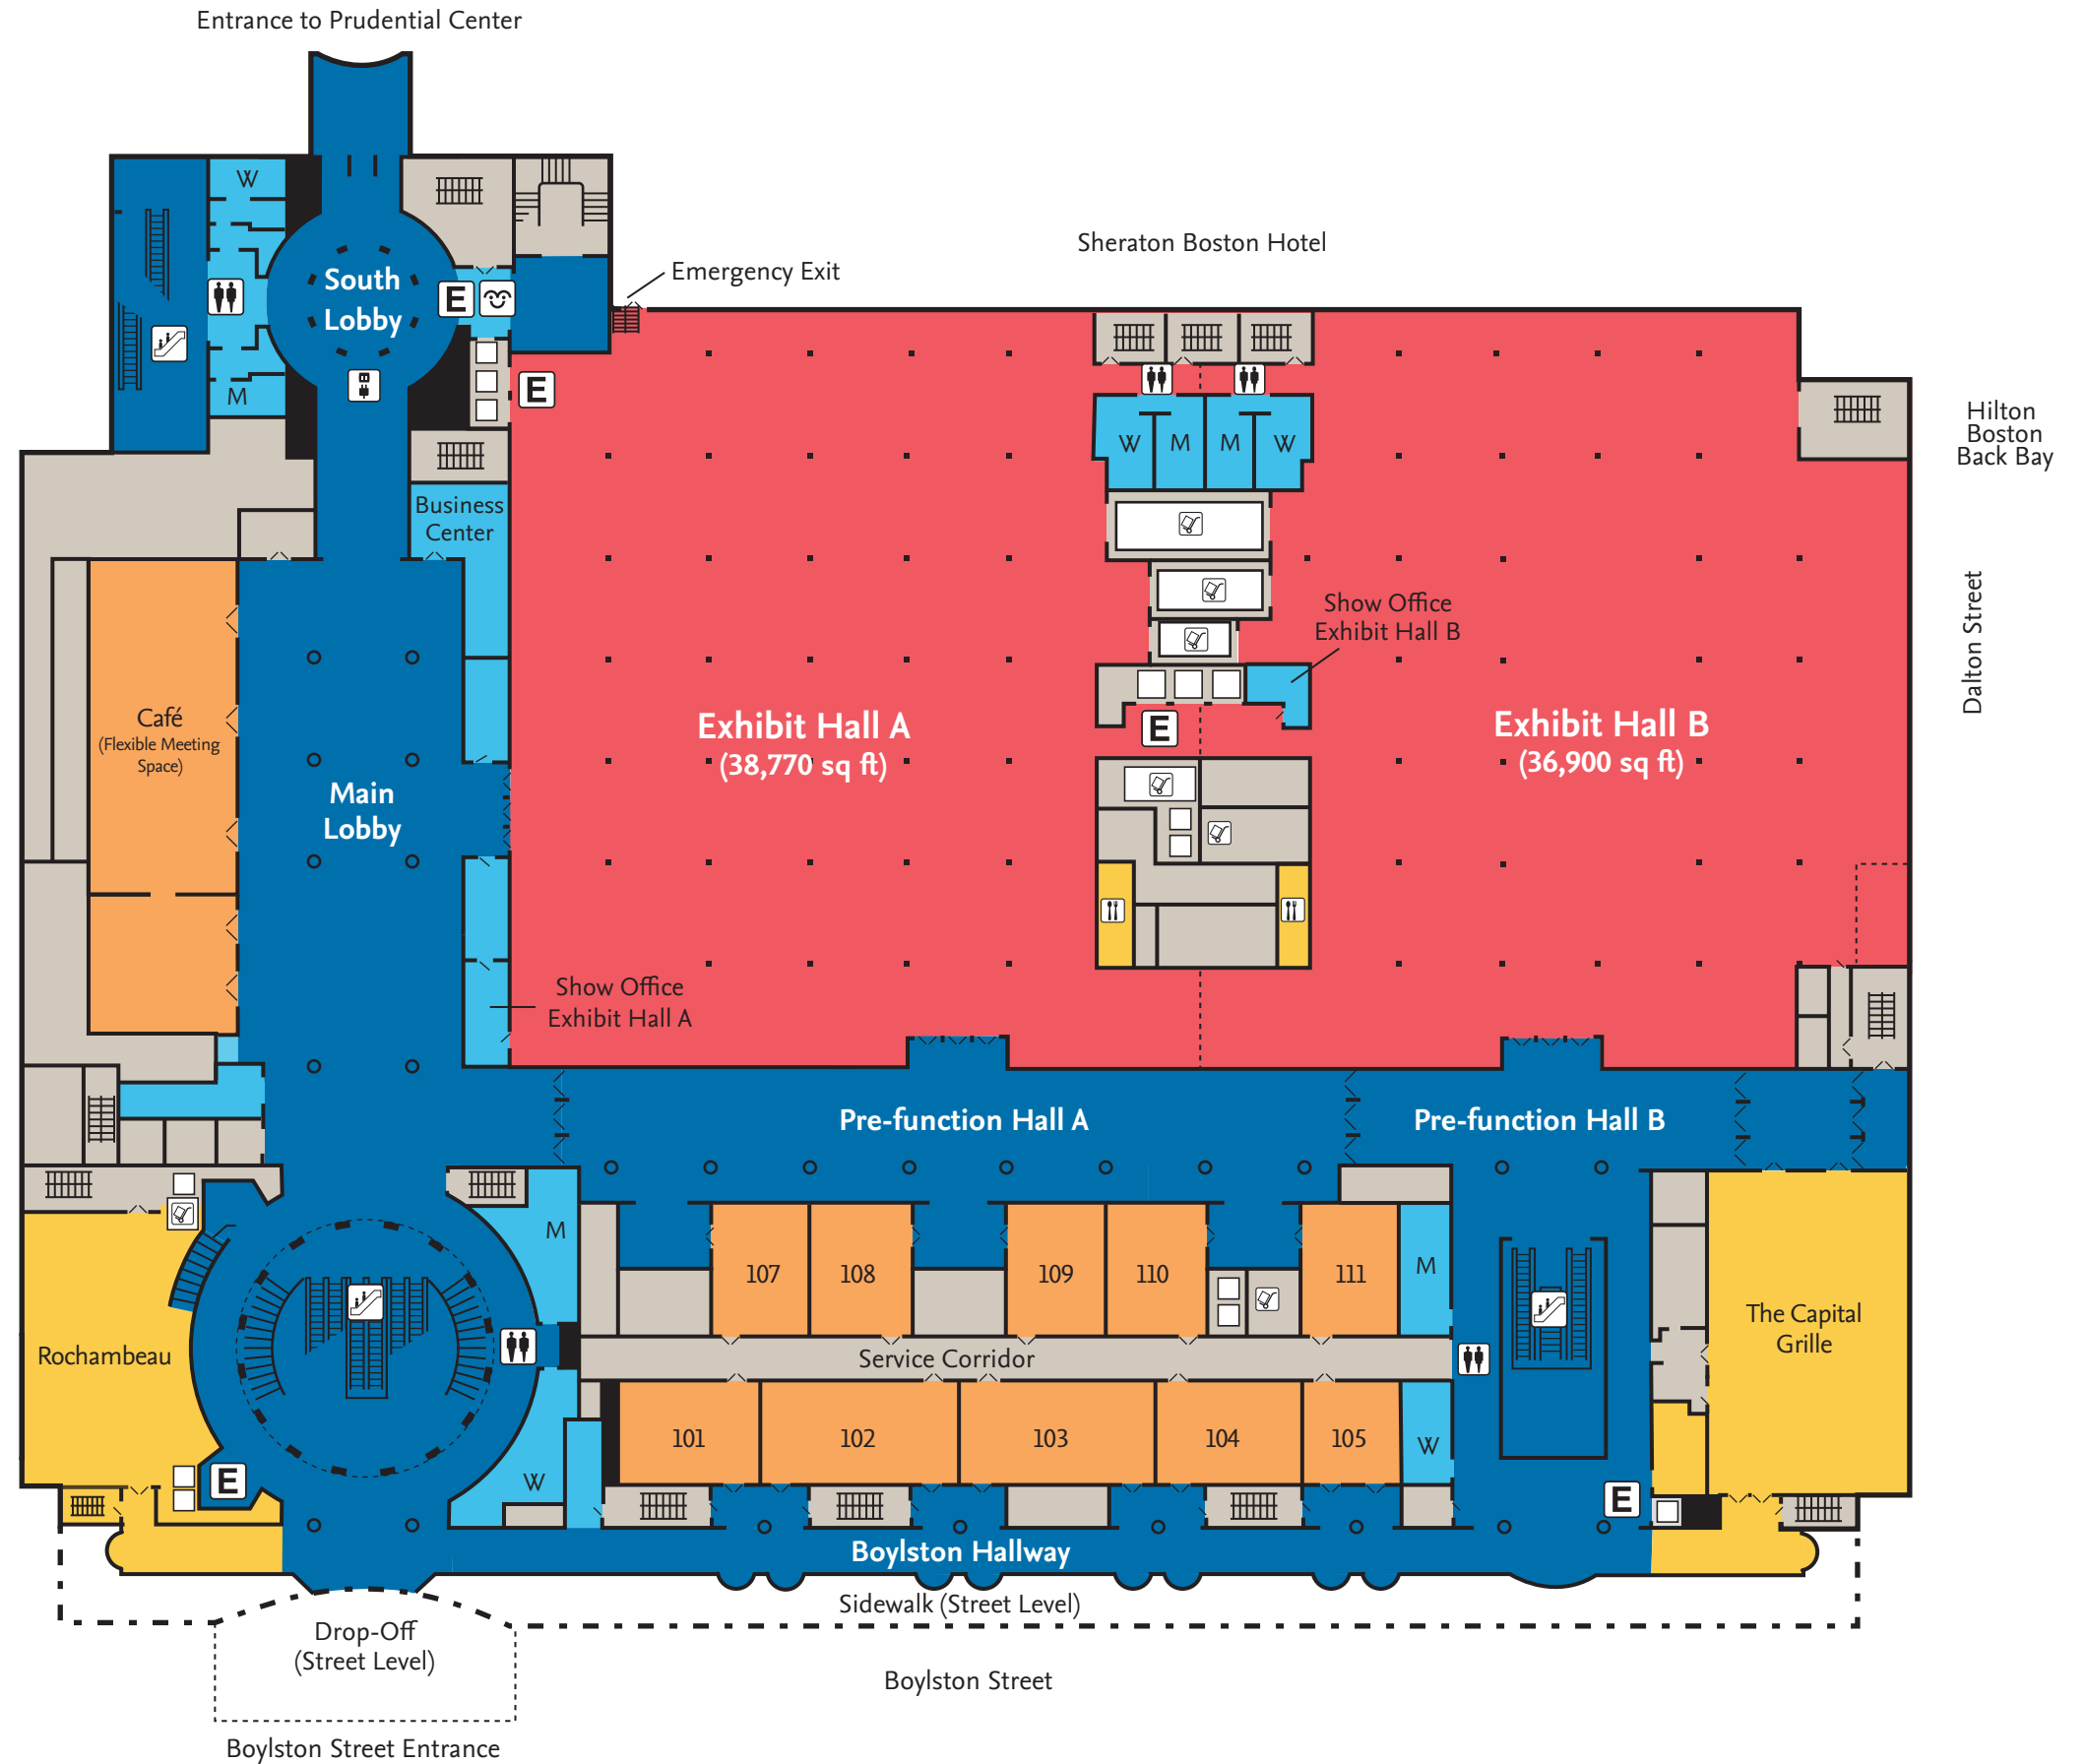

HYNES CONVENTION CENTER
 900 Boylston Street | Boston, Massachusetts 02115
 T 877-393-3393 | F 617-954-3326 | SignatureBoston.com

Plaza Level

Exhibit Space	Elevator
Meeting Rooms	Freight
Ballroom	Escalator
Lobby & Pre-function	Restrooms
Public Use	Permanent Concessions
Ring Road	Charging Stations
Non-Public Access	Mamava Nursing Pod
Loading Dock Pre-Feb Area & Loading Dock Covered Truck Access	Stairs
Food Services	

Second Level

■ Exhibit Space	E Elevator
■ Meeting Rooms	Freight
■ Ballroom	Escalator
■ Lobby & Pre-function	Restrooms
■ Public Use	Permanent Concessions
■ Ring Road	Charging Stations
■ Non-Public Access	Stairs
■ Loading Dock Pre-Feb Area & Loading Dock Covered Truck Access	
■ Food Services	

Third Level

Exhibit Space	Elevator
Meeting Rooms	Freight
Ballroom	Escalator
Lobby & Pre-function	Restrooms
Public Use	Permanent Concessions
Ring Road	Charging Stations
Non-Public Access	Stairs
Loading Dock Pre-Feb Area & Loading Dock Covered Truck Access	
Food Services	