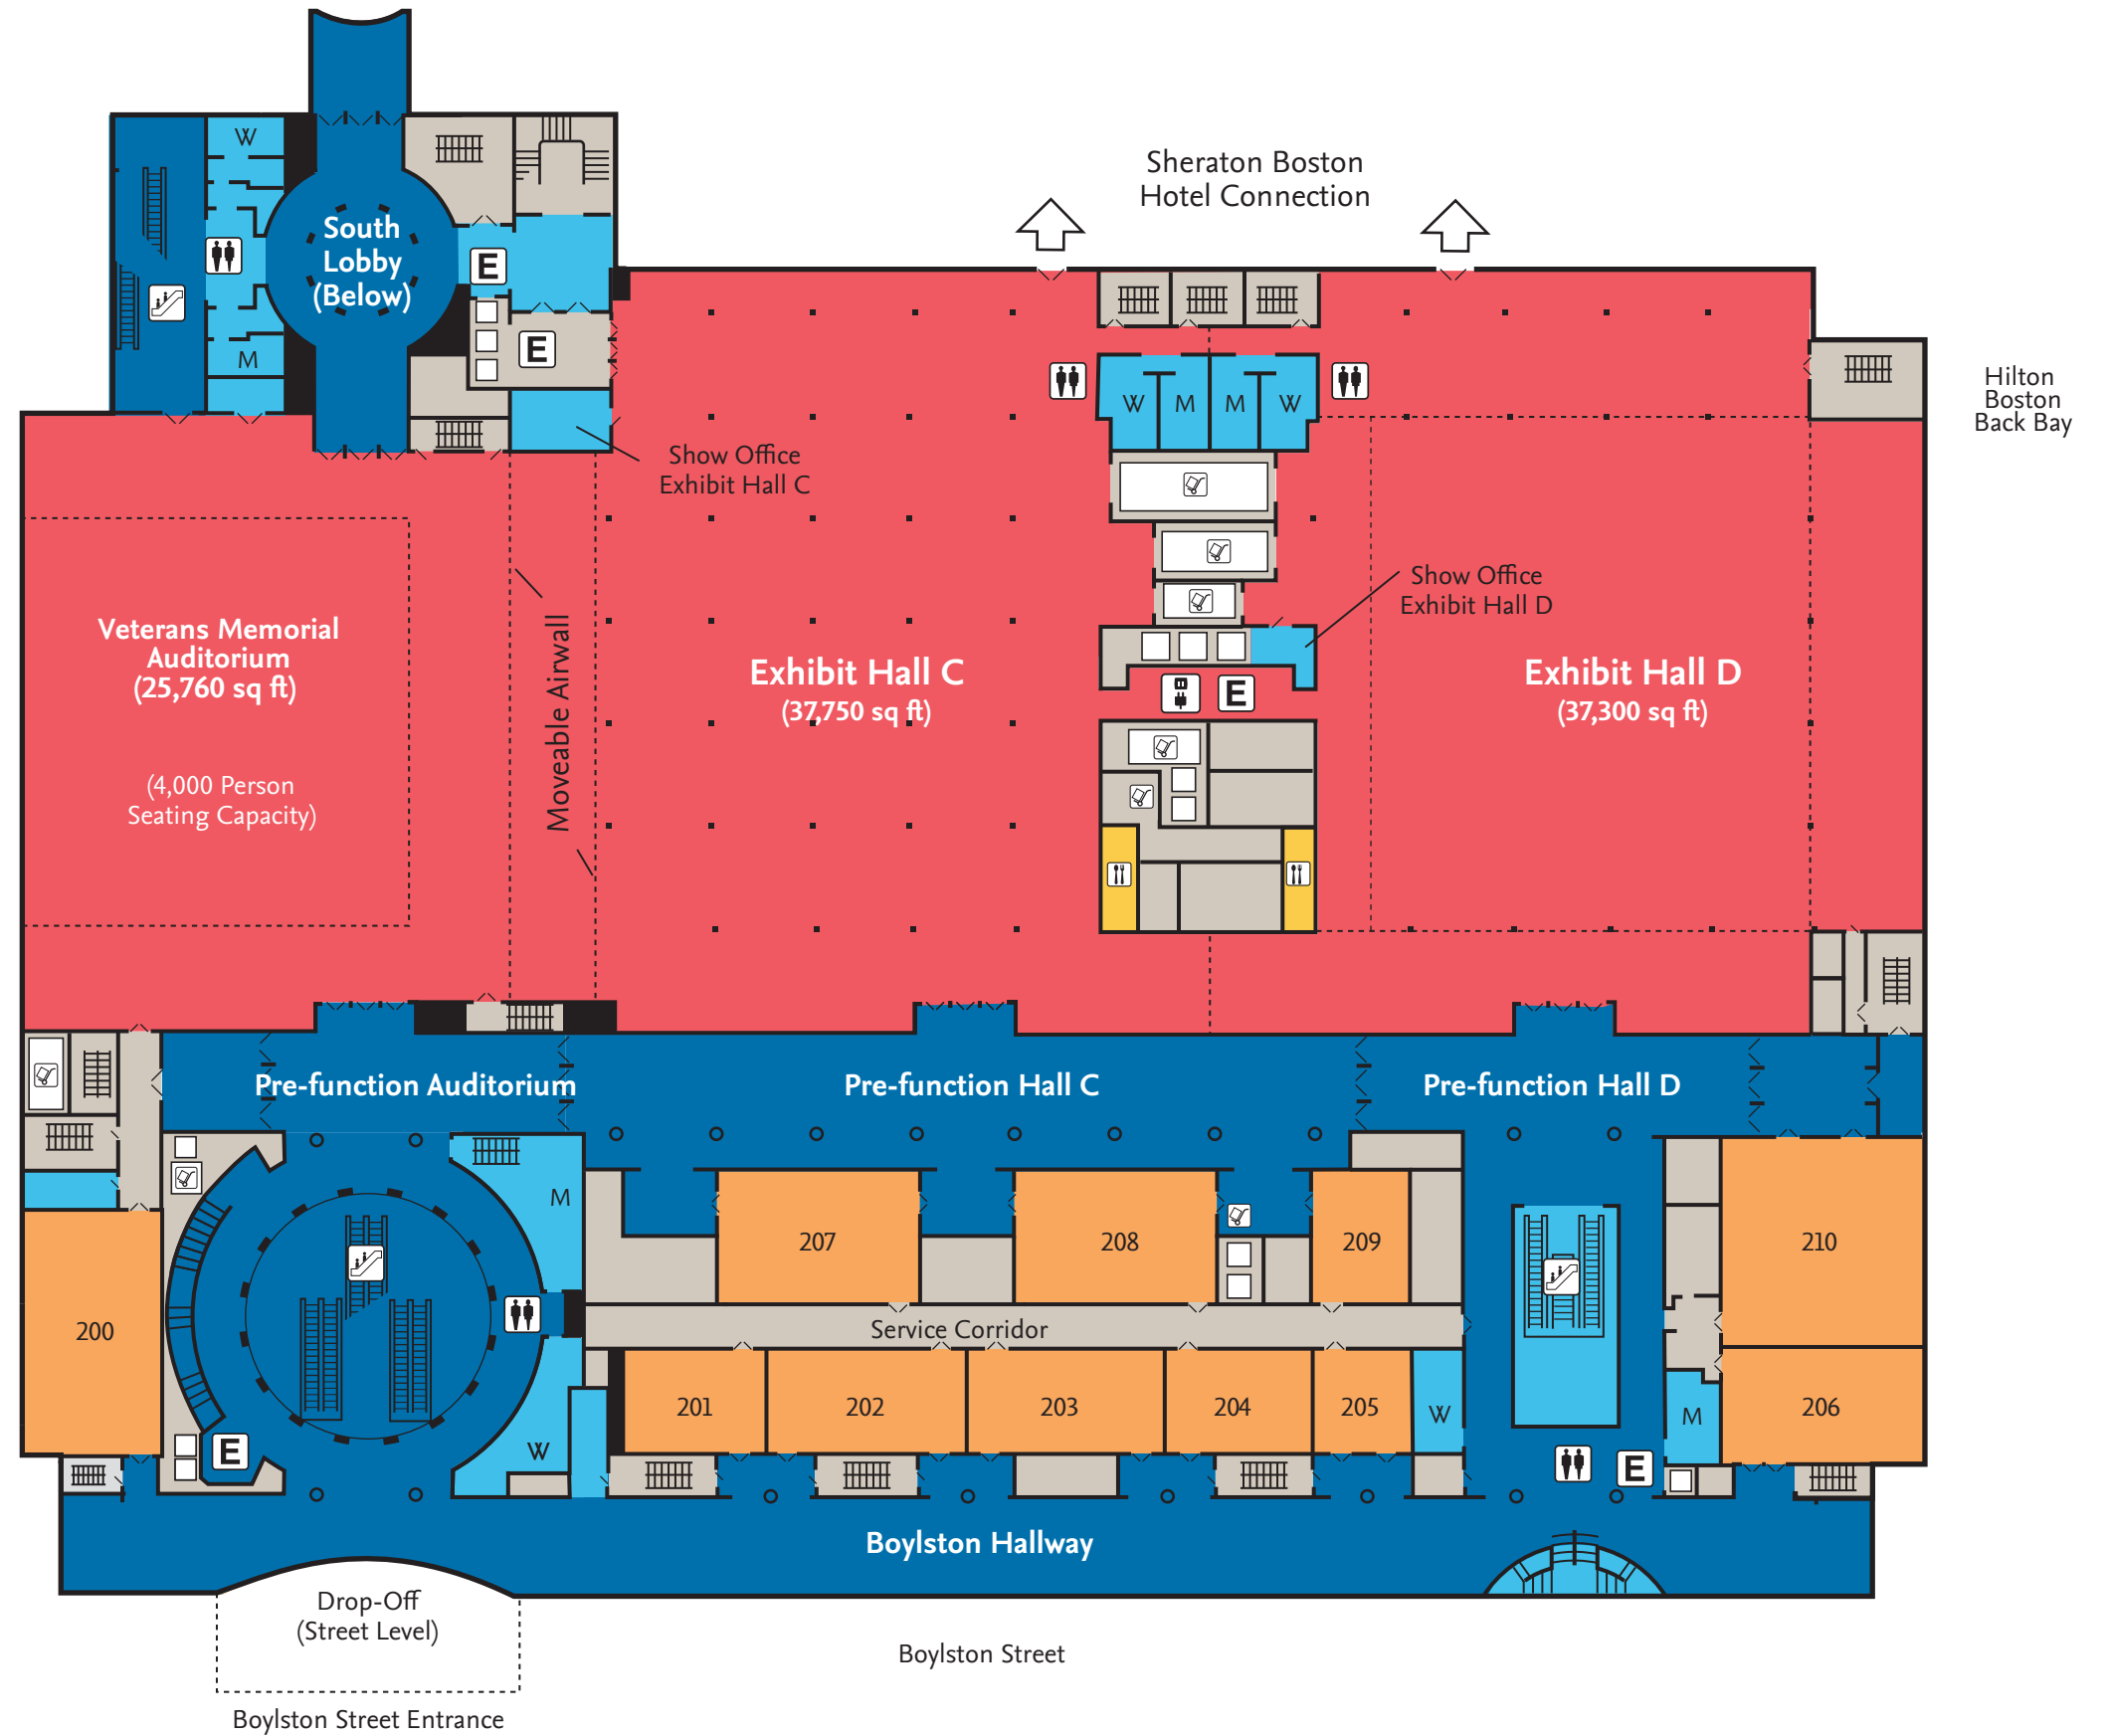

HYNES CONVENTION CENTER
 900 Boylston Street | Boston, Massachusetts 02115
 T 877-393-3393 | F 617-954-3326 | SignatureBoston.com

Plaza Level

Exhibit Space	Elevator
Meeting Rooms	Freight
Ballroom	Escalator
Lobby & Pre-function	Restrooms
Public Use	Permanent Concessions
Ring Road	Charging Stations
Non-Public Access	Mamava Nursing Pod
Loading Dock Pre-Feb Area & Loading Dock Covered Truck Access	Stairs
Food Services	

Second Level

■ Exhibit Space	E Elevator
■ Meeting Rooms	Freight
■ Ballroom	Escalator
■ Lobby & Pre-function	Restrooms
■ Public Use	Permanent Concessions
■ Ring Road	Charging Stations
■ Non-Public Access	Stairs
■ Loading Dock Pre-Feb Area & Loading Dock Covered Truck Access	
■ Food Services	

Third Level

Exhibit Space	Elevator
Meeting Rooms	Freight
Ballroom	Escalator
Lobby & Pre-function	Restrooms
Public Use	Permanent Concessions
Ring Road	Charging Stations
Non-Public Access	Stairs
Loading Dock Pre-Feb Area & Loading Dock Covered Truck Access	
Food Services	