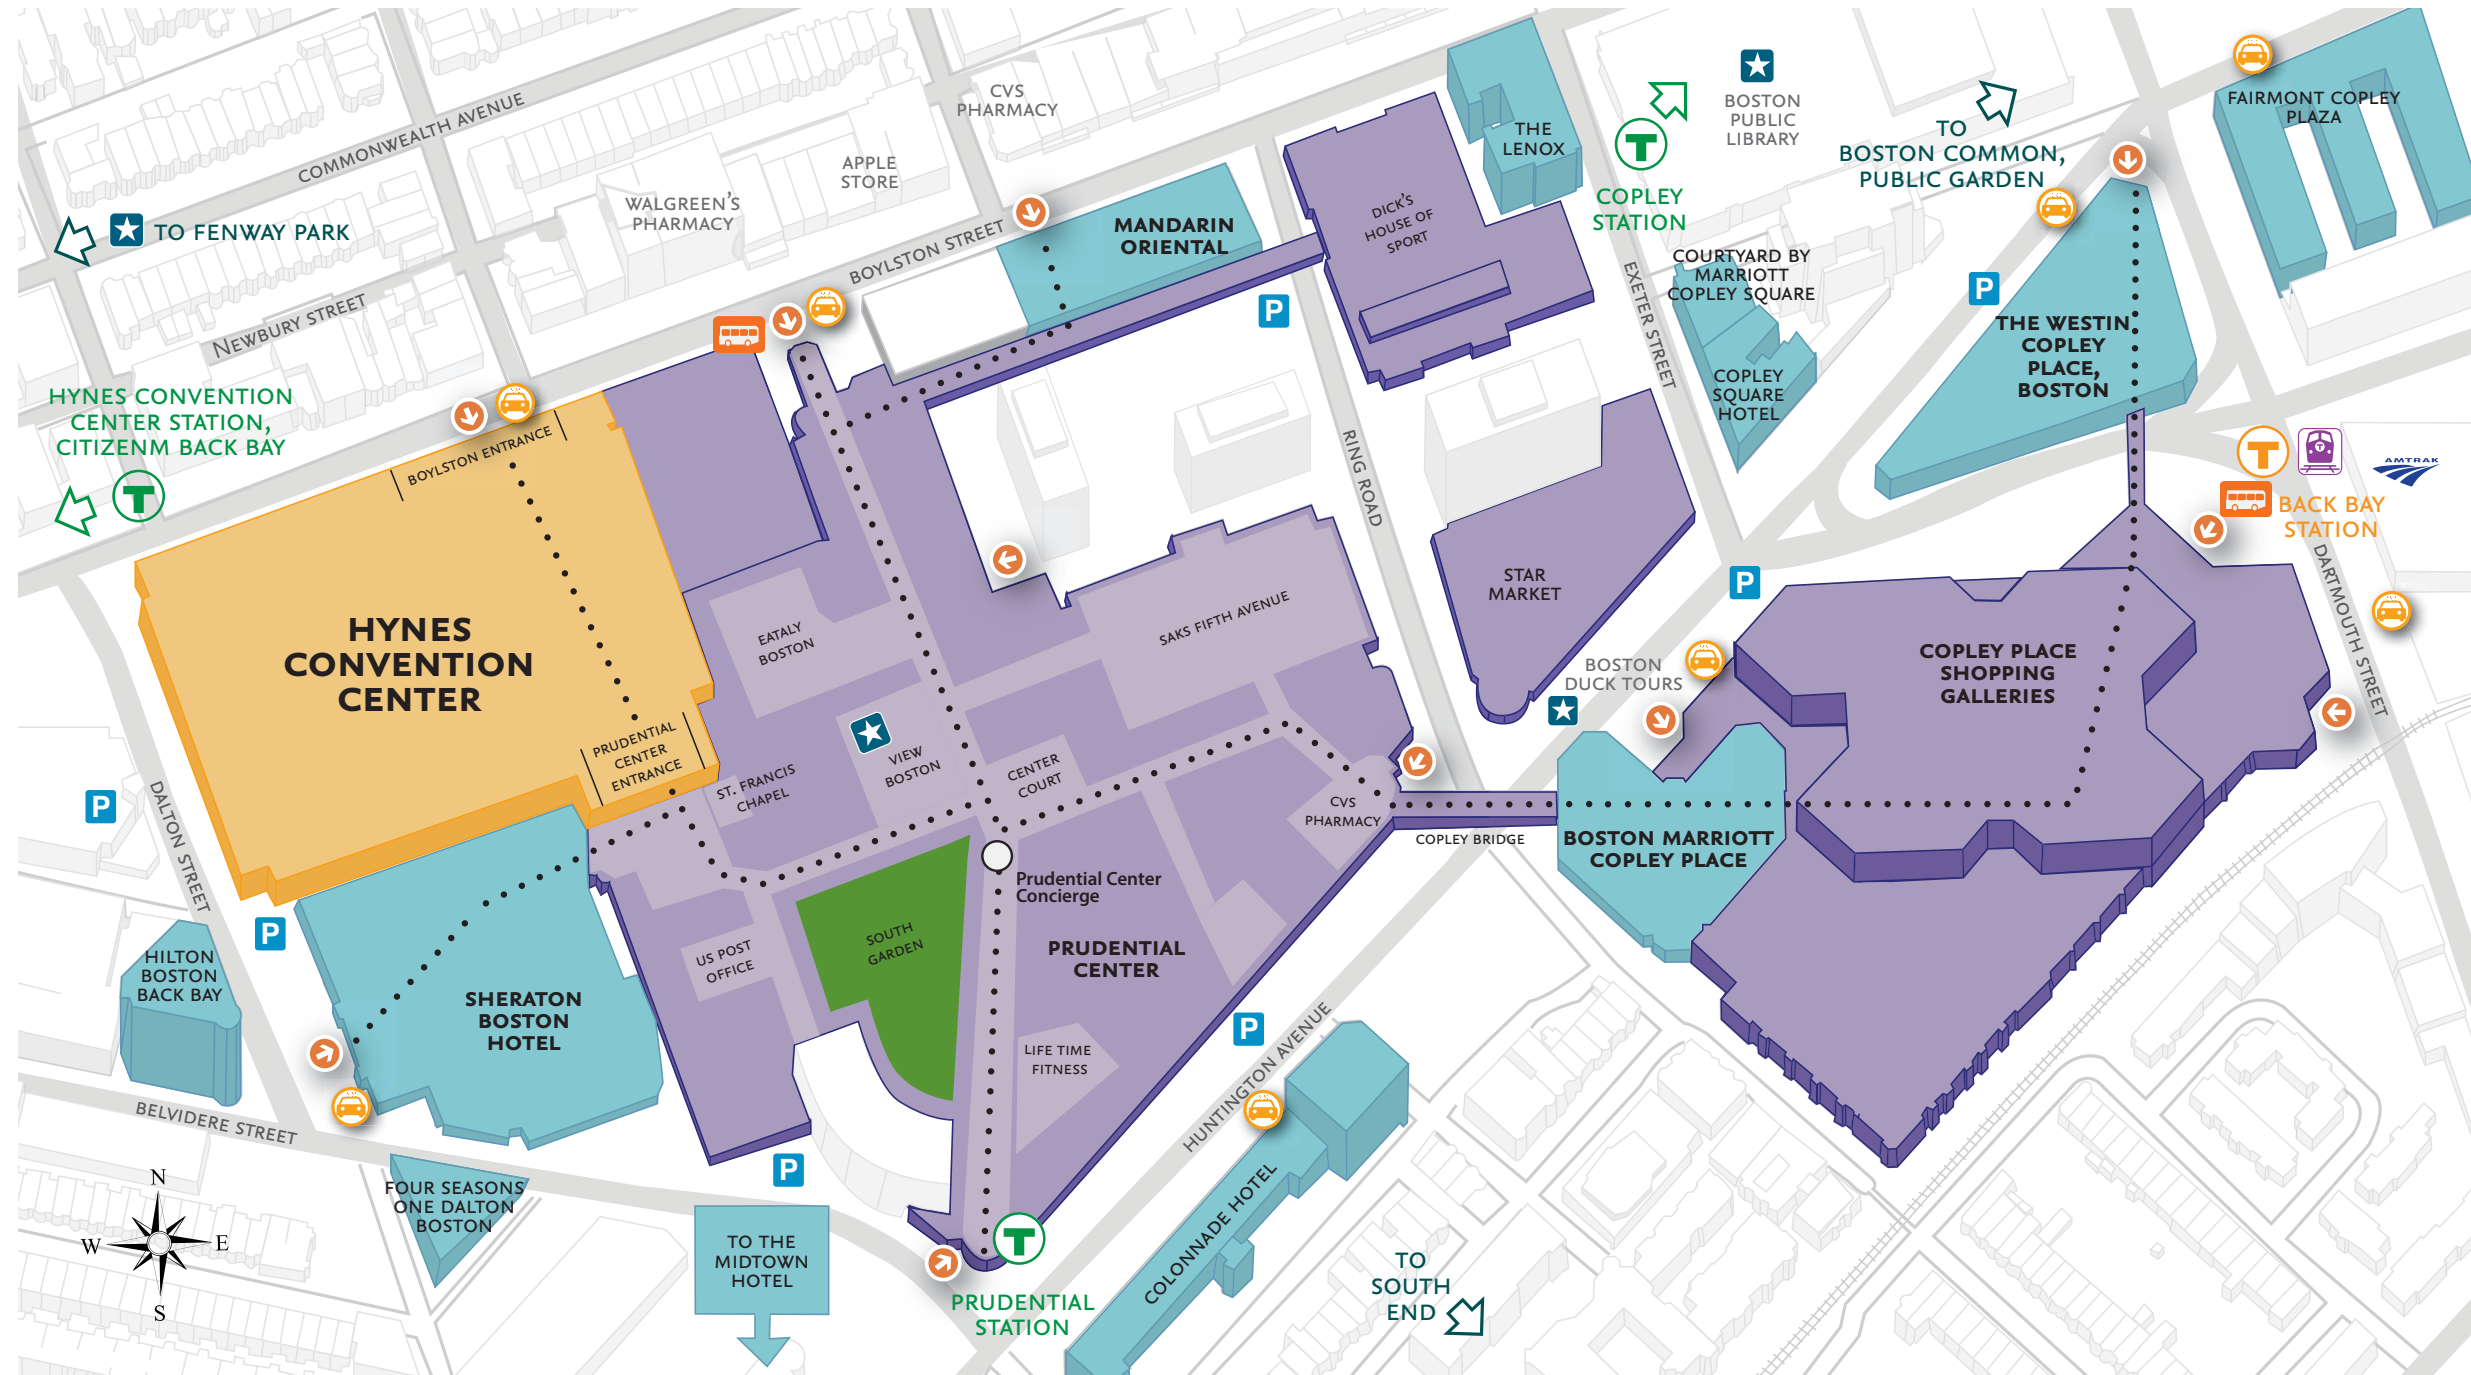

HYNES CONVENTION CENTER
 900 Boylston Street | Boston, Massachusetts 02115
 T 877-393-3393 | F 617-954-3326 | SignatureBoston.com

Plaza Level

Exhibit Space	Elevator
Meeting Rooms	Freight
Ballroom	Escalator
Lobby & Pre-function	Restrooms
Public Use	Permanent Concessions
Ring Road	Charging Stations
Non-Public Access	Mamava Nursing Pod
Loading Dock Pre-Feb Area & Loading Dock Covered Truck Access	Stairs
Food Services	

Second Level

■ Exhibit Space	E Elevator
■ Meeting Rooms	Freight
■ Ballroom	Escalator
■ Lobby & Pre-function	Restrooms
■ Public Use	Permanent Concessions
■ Ring Road	Charging Stations
■ Non-Public Access	Stairs
■ Loading Dock Pre-Feb Area & Loading Dock Covered Truck Access	
■ Food Services	

Third Level

Exhibit Space	Elevator
Meeting Rooms	Freight
Ballroom	Escalator
Lobby & Pre-function	Restrooms
Public Use	Permanent Concessions
Ring Road	Charging Stations
Non-Public Access	Stairs
Loading Dock Pre-Feb Area & Loading Dock Covered Truck Access	
Food Services	