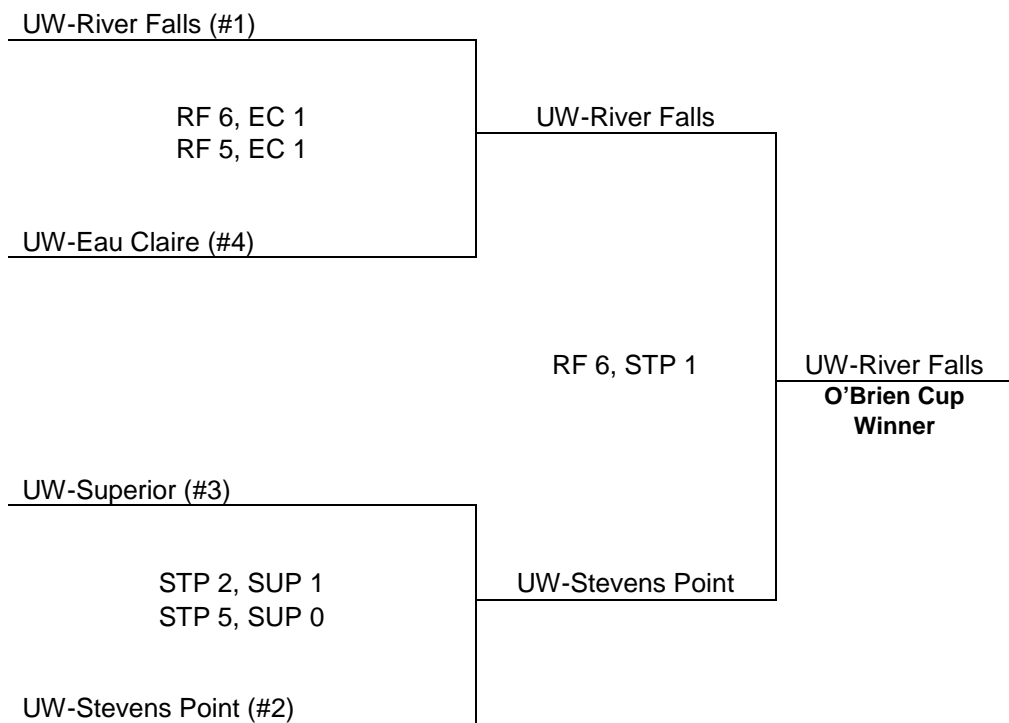

# 2015 WIAC Women's Ice Hockey Championship

Semifinals  
Friday, Feb. 27 - Saturday, Feb. 28

Championship  
Saturday, March 7

---Seedings were determined by order of finish in the regular season

---All games were played at the site of the higher seed