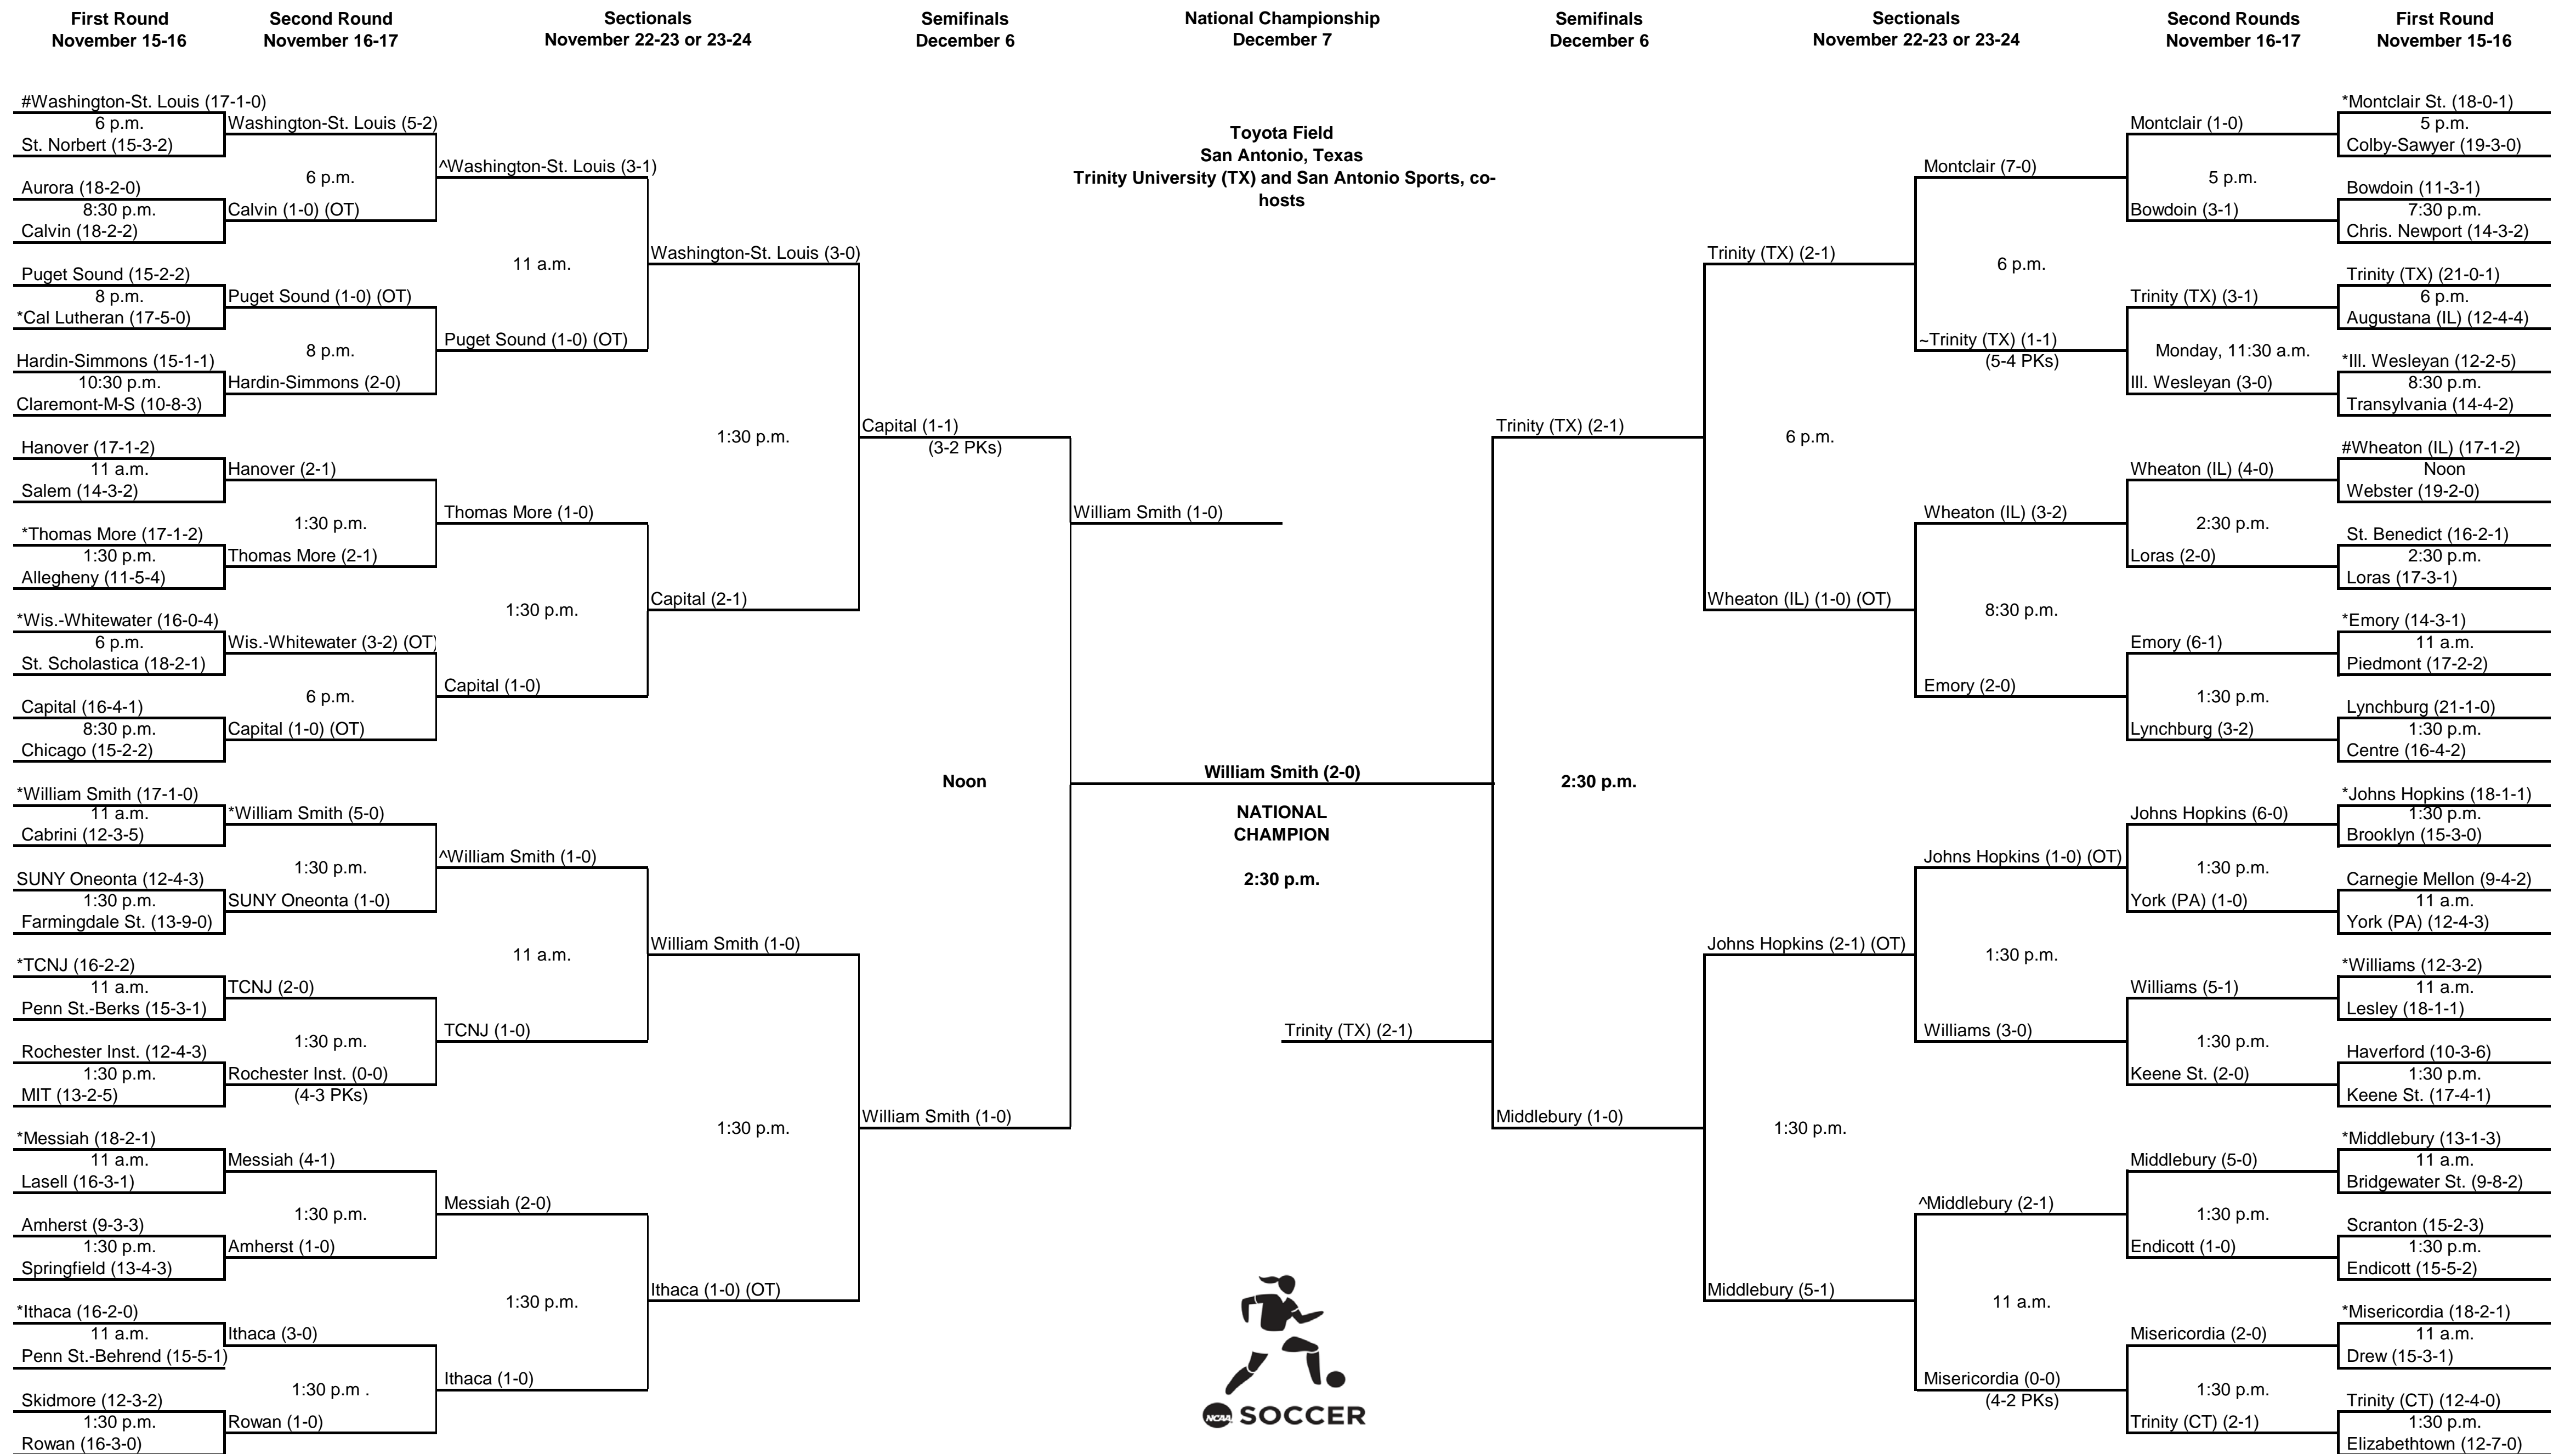

# 2013 NCAA Division III Women's Soccer Championship

**Host Institutions**  
 #First-/Second-Round Host, November 15-16  
 \*First-/Second-Round Host, November 16-17  
 ~Sectional Hosts, November 22-23  
 ^Sectional Hosts, November 23-24

All times are Eastern time