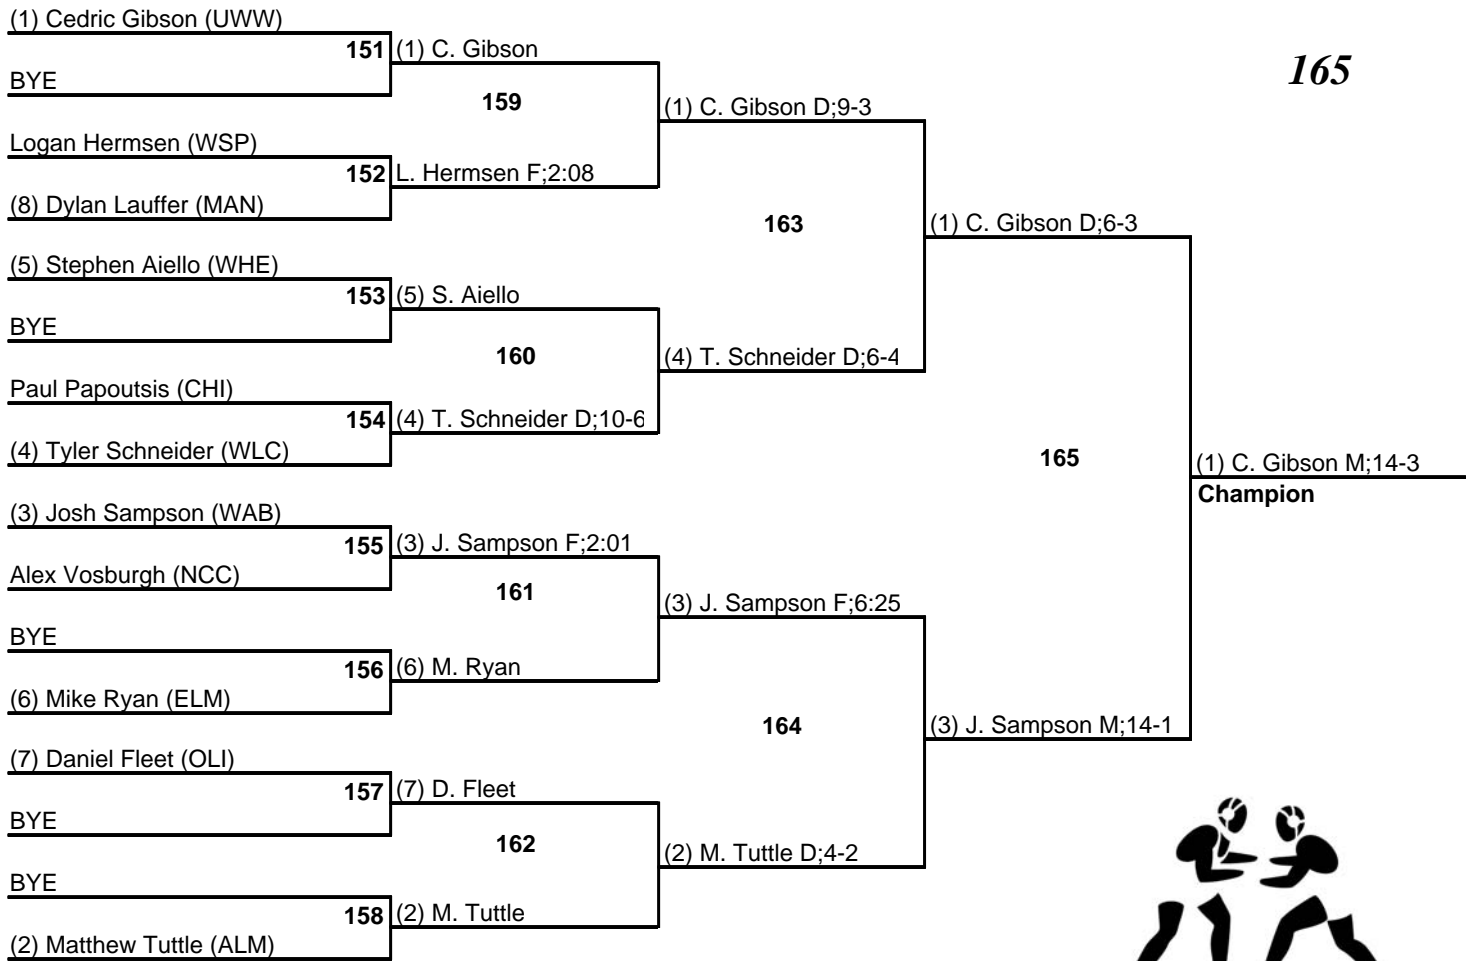

2014 NCAA DIII Midwest Regional

March 1, 2014

157

2014 NCAA DIII Midwest Regional

March 1, 2014

165

2014 NCAA DIII Midwest Regional

March 1, 2014