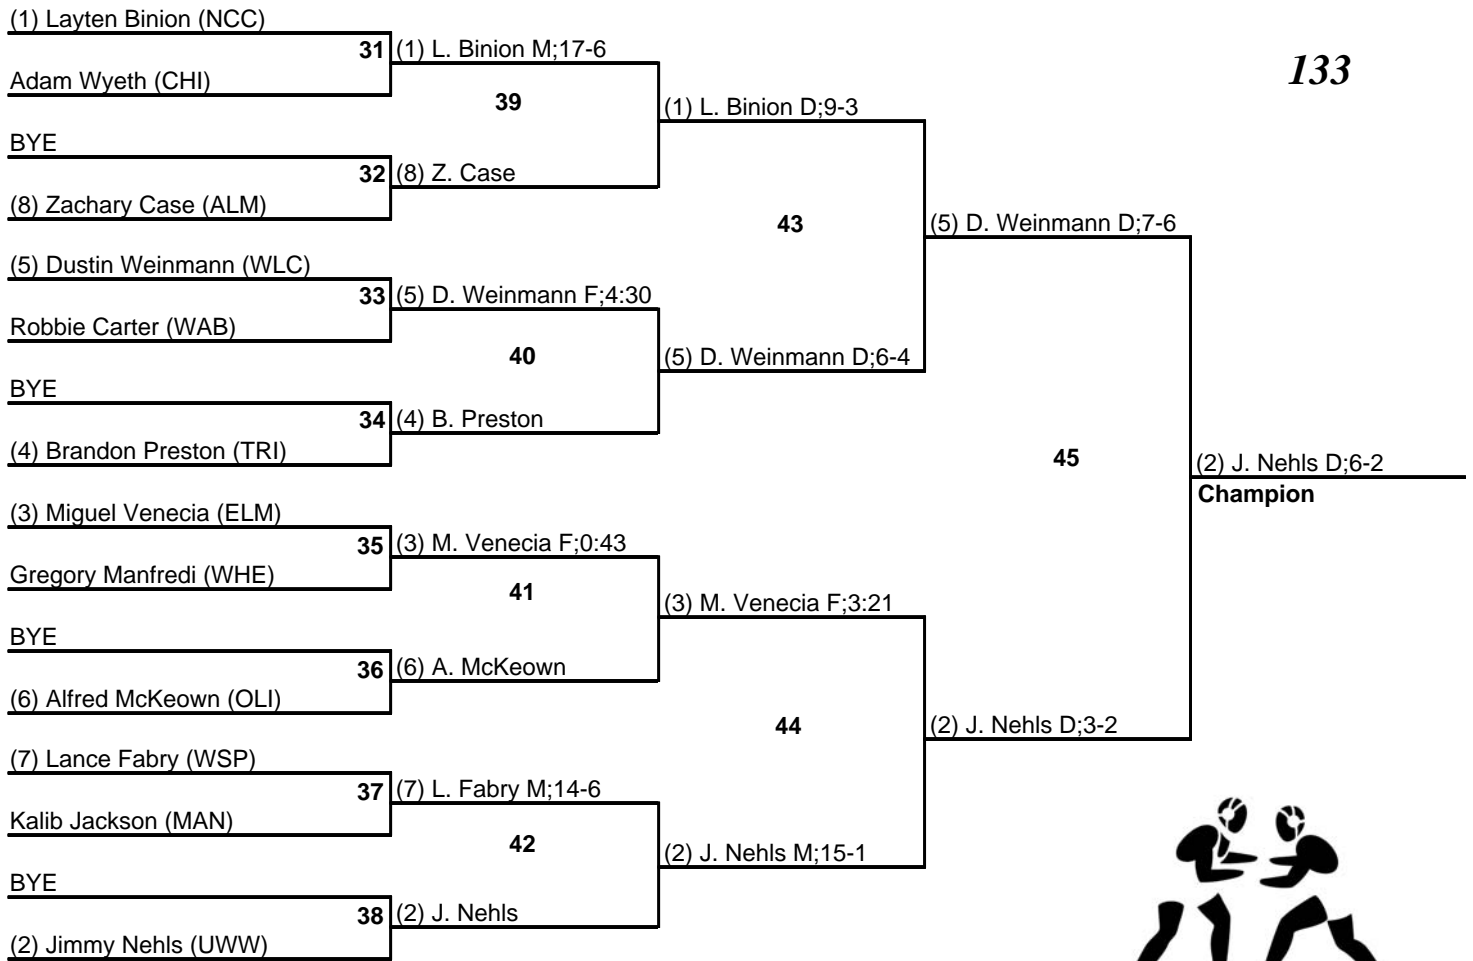

2014 NCAA DIII Midwest Regional

March 1, 2014

133