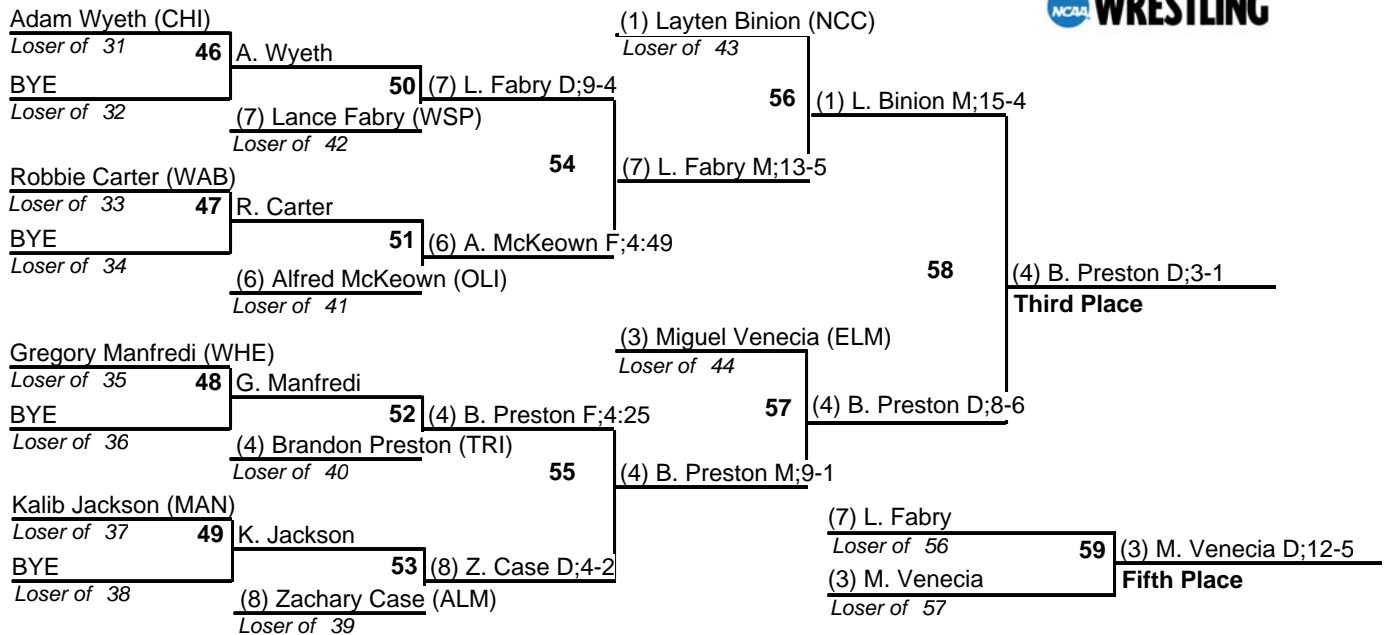

2014 NCAA DIII Midwest Regional

March 1, 2014

133