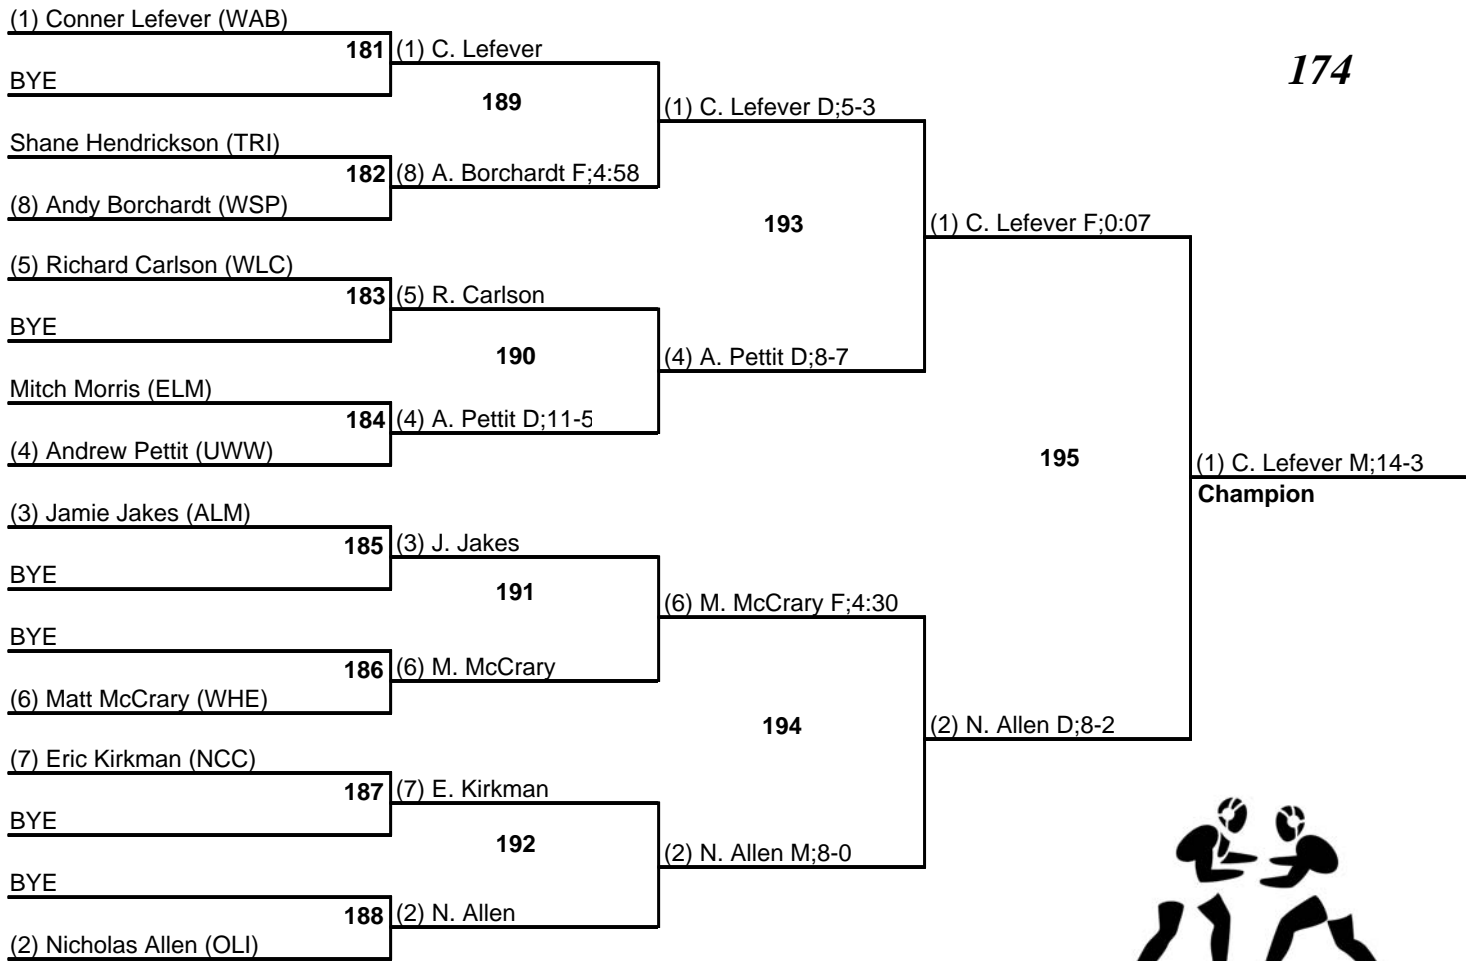

2014 NCAA DIII Midwest Regional

March 1, 2014

157

2014 NCAA DIII Midwest Regional

March 1, 2014

165

2014 NCAA DIII Midwest Regional

March 1, 2014