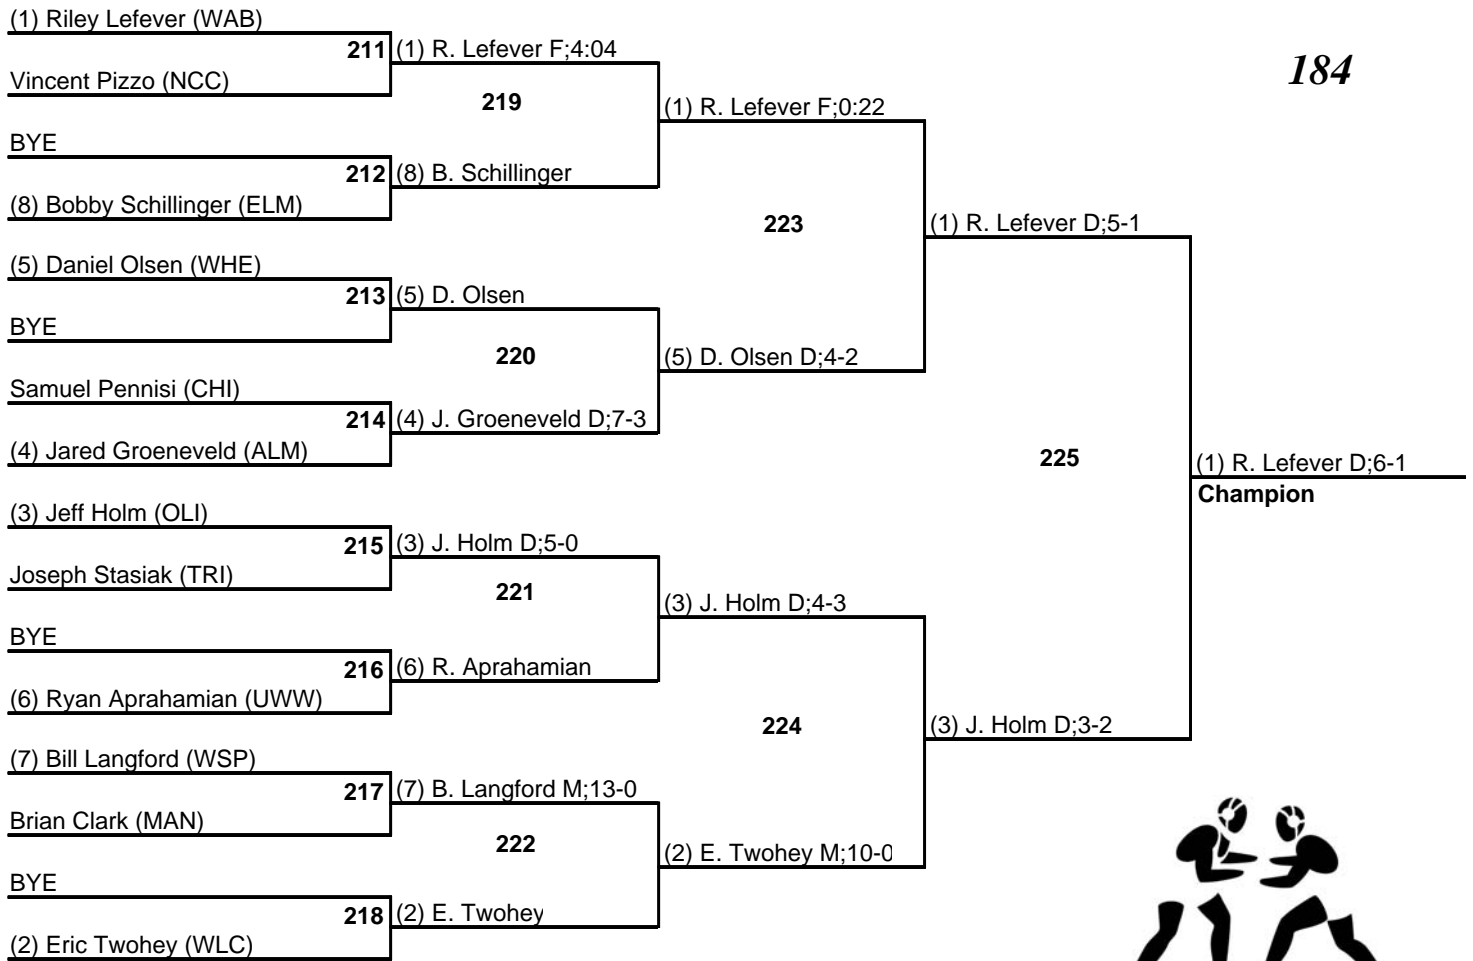

2014 NCAA DIII Midwest Regional

March 1, 2014

184