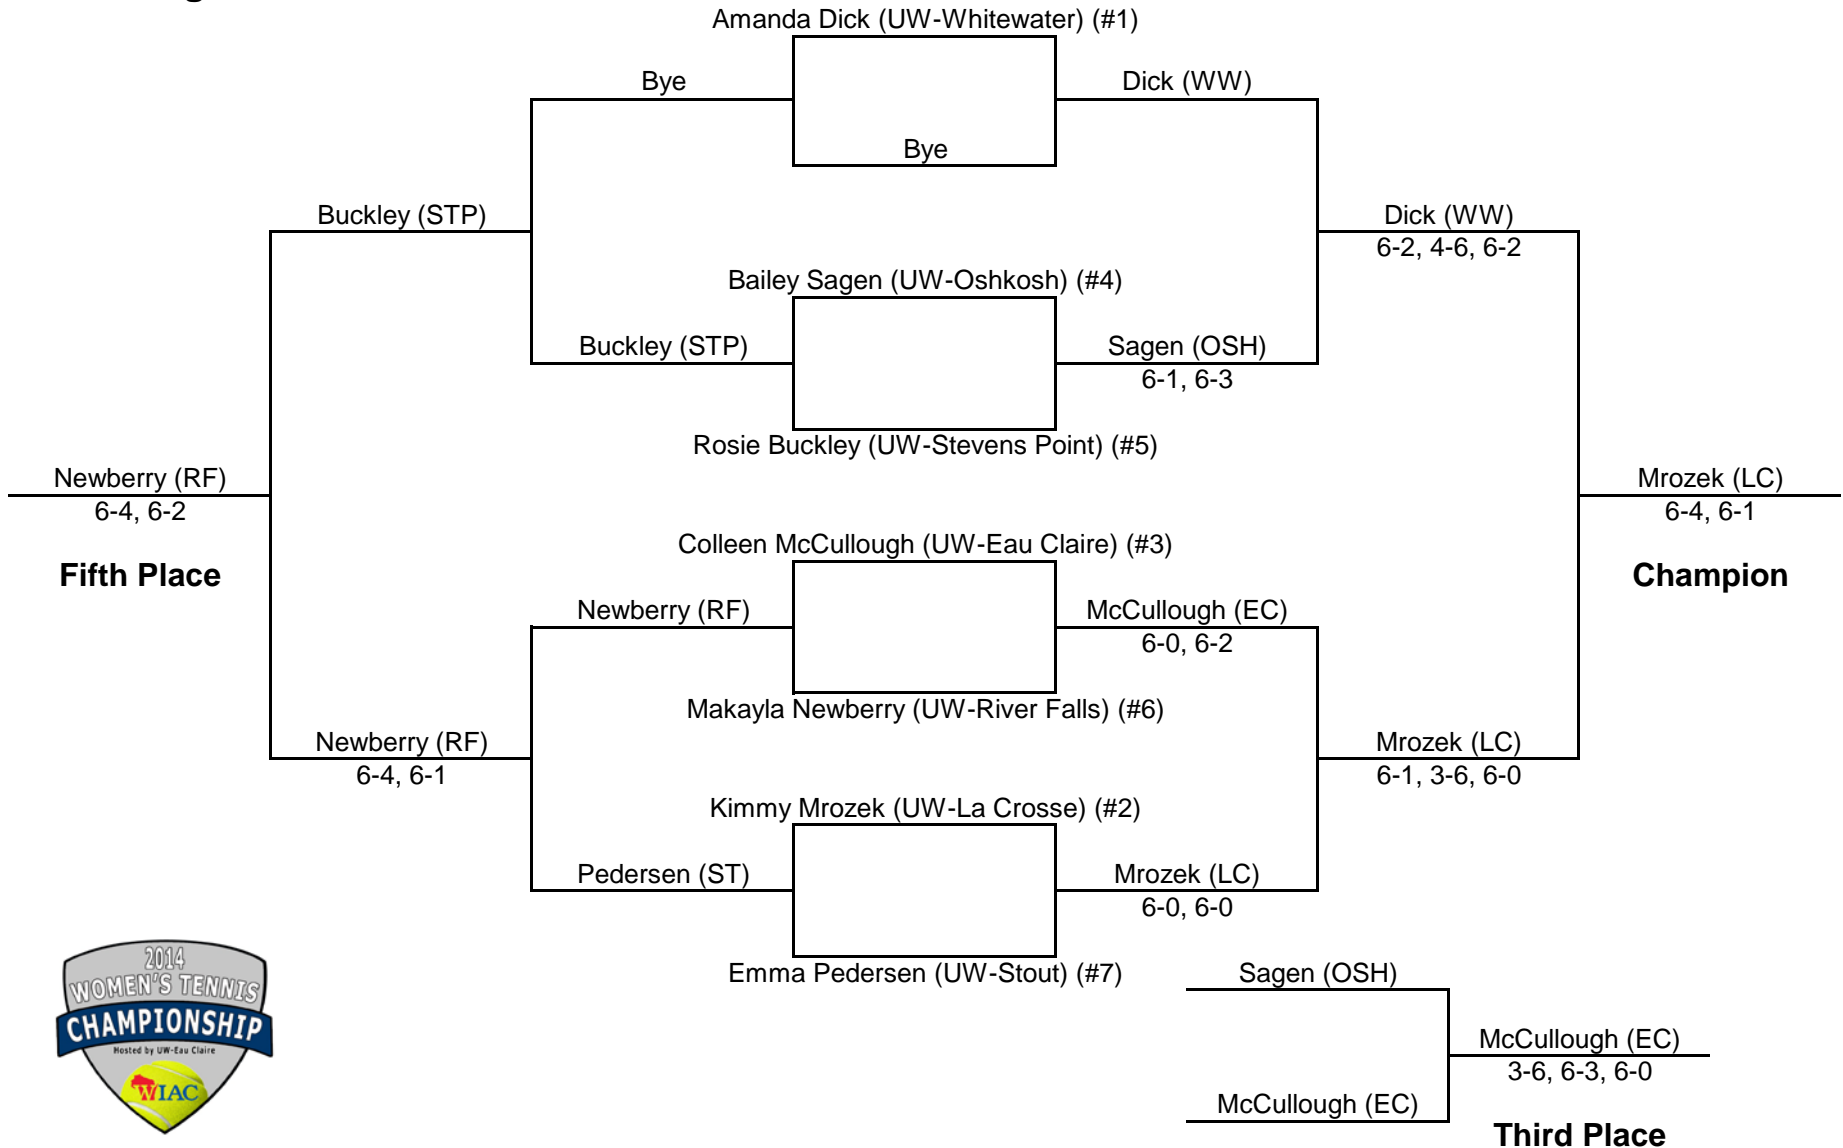

2014 WIAC Women's Tennis Championship

Nielsen Tennis Stadium, Madison
Saturday-Sunday, Oct. 25-26

No. 2 Singles