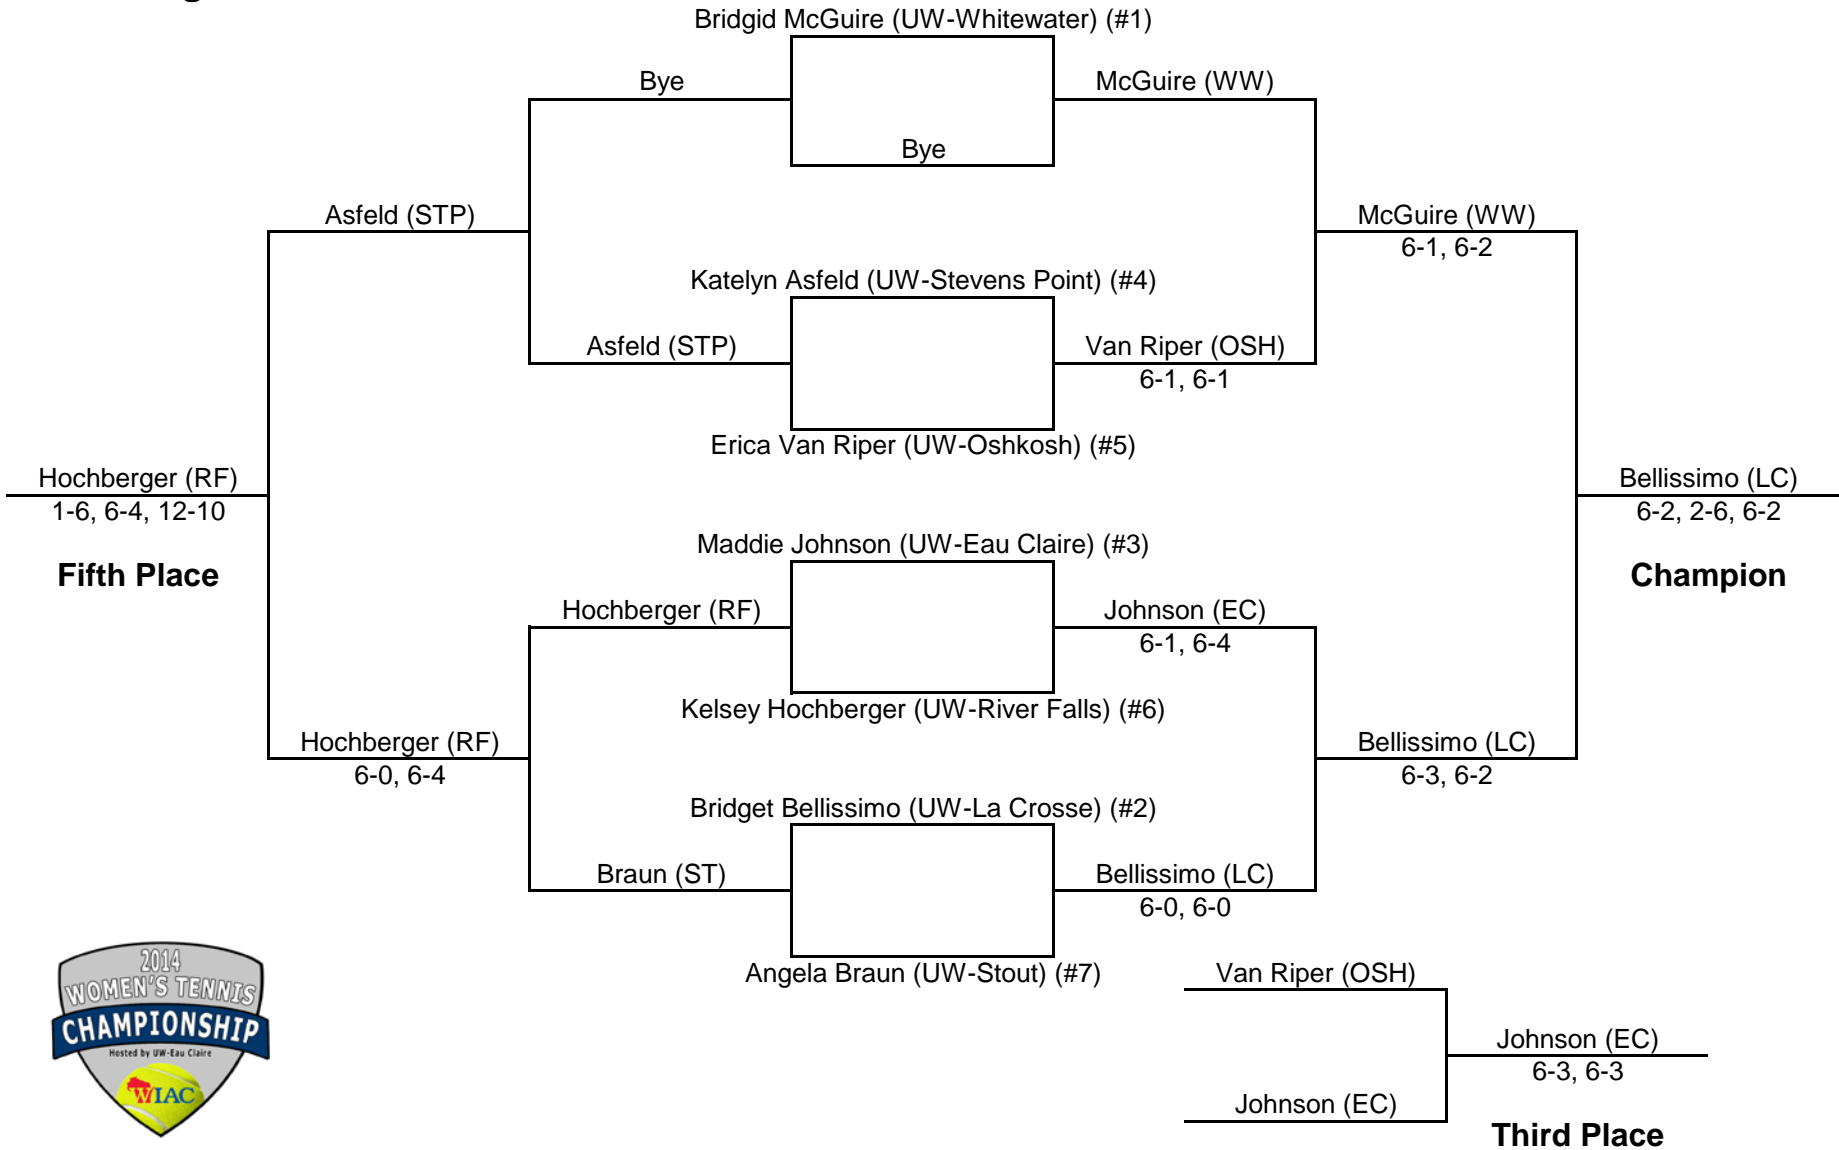

2014 WIAC Women's Tennis Championship

Nielsen Tennis Stadium, Madison
Saturday-Sunday, Oct. 25-26

No. 1 Singles