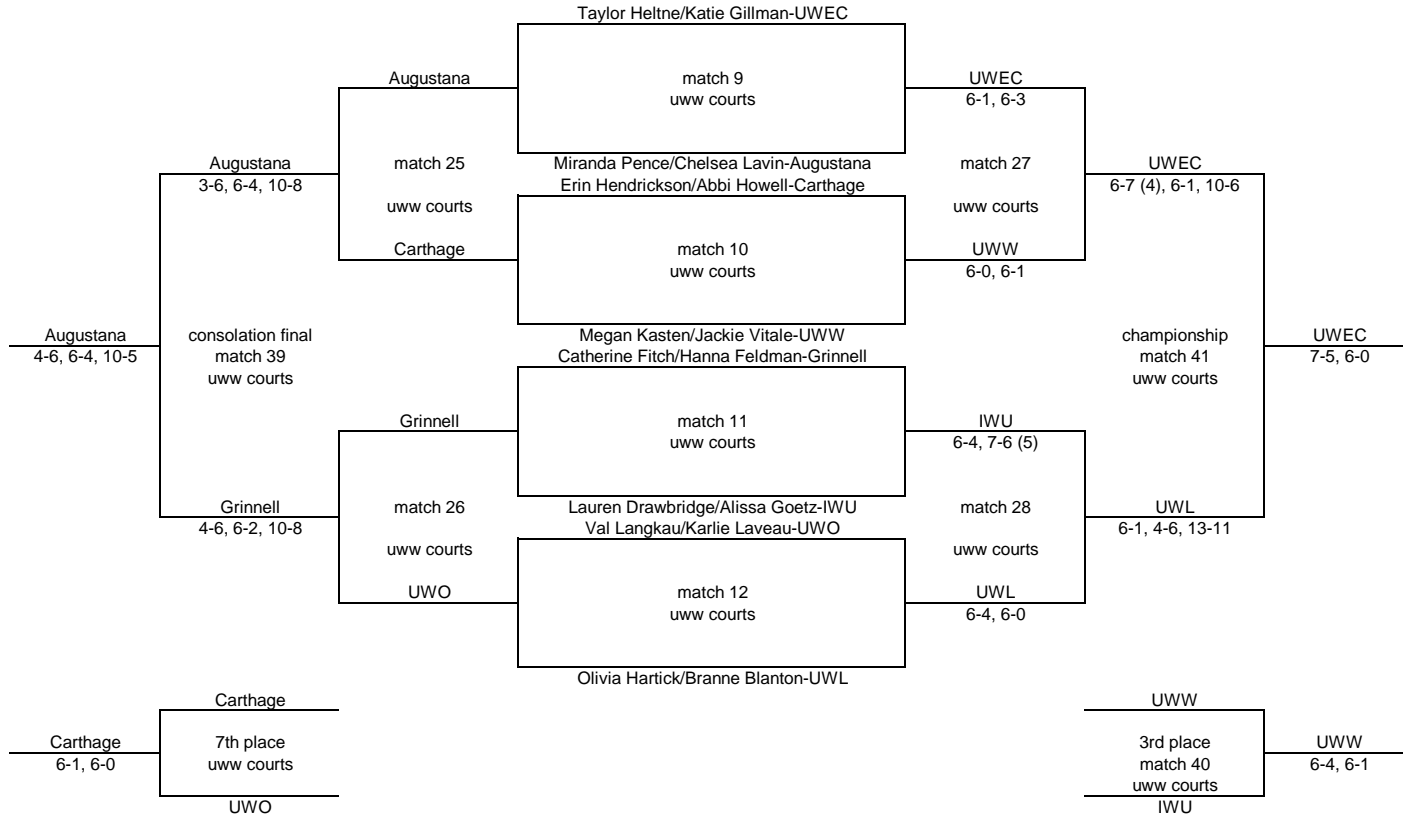

2012 Women's Warhawk Tennis Invitational
#1 Doubles Draw

#1 seed: Heltne/Gillman-UWEC
#2 seed: Hartwick/Blanton-UWL