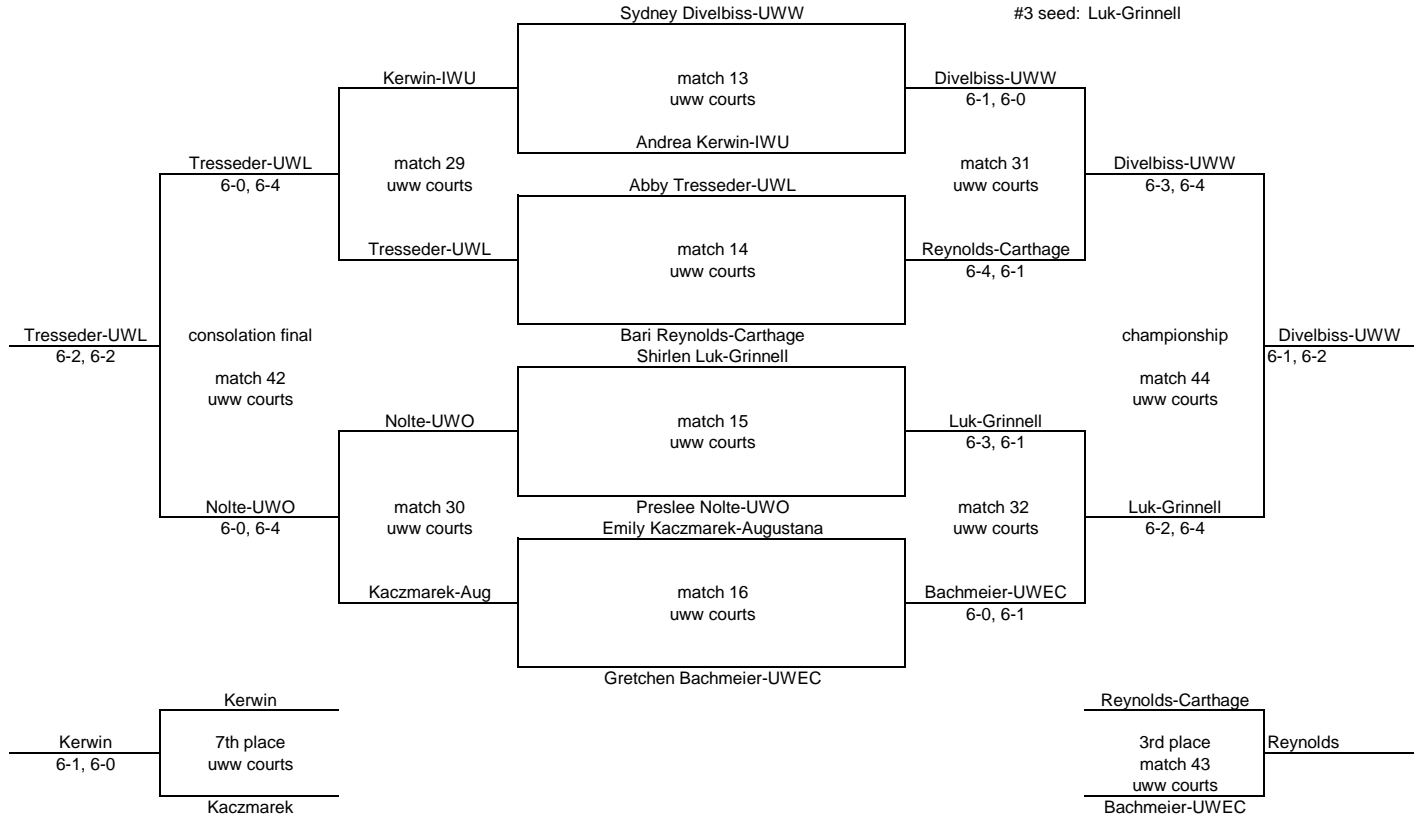

2012 Women's Warhawk Tennis Invitational  
#1 Singles Draw

#1 seed: Divelbiss-UWW  
#2 seed: Bachmeier-UWEC  
#3 seed: Luk-Grinnell

2012 Women's Warhawk Tennis Invitational  
#2 Singles Draw

#1 seed: Bayliss-UWW  
#2 seed: Alex-IWU

2012 Women's Warhawk Tennis Invitational  
 #3 Singles Draw  
 Entire draw is played at the Esker Courts on the hill

#1 seed: none  
 #2 seed: none

2012 Women's Warhawk Tennis Invitational  
#1 Doubles Draw

#1 seed: Heltne/Gillman-UWEC  
#2 seed: Hartwick/Blanton-UWL

2012 Women's Warhawk Tennis Invitational  
#2 Doubles Draw

#1 seed: Vivian/Williams  
#2 seed: none

2012 Women's Warhawk Tennis Invitational  
 #3 Doubles Draw  
 Entire Draw played at the high school courts

#1 seed: none  
 #2 seed: none

Team Scoring page: 3 pts for win on championship side, 1 pt for win on consolation side, 1/2 pt for 7th place match, 2 pts for 3rd place match

Team	1 singles	2 singles	3 singles	1 doubles	2 doubles	3 doubles	total	place
Augustana	0	0	2	2	3	2	9	7
Carthage	5	6	3	0.5	1	1	16.5	4
Grinnell	6	2	5	1	0	0	14	5
IL-Wesleyan	0.5	1	0.5	3	2	6	13	6
UW-EC	3	3	0	9	5	5	25	3
UW-Lax	2	5	6	6	9	0.5	28.5	2
UW-Osh	1	0.5	1	0	0.5	3	6	8
UW-W	9	9	9	5	6	9	47	1