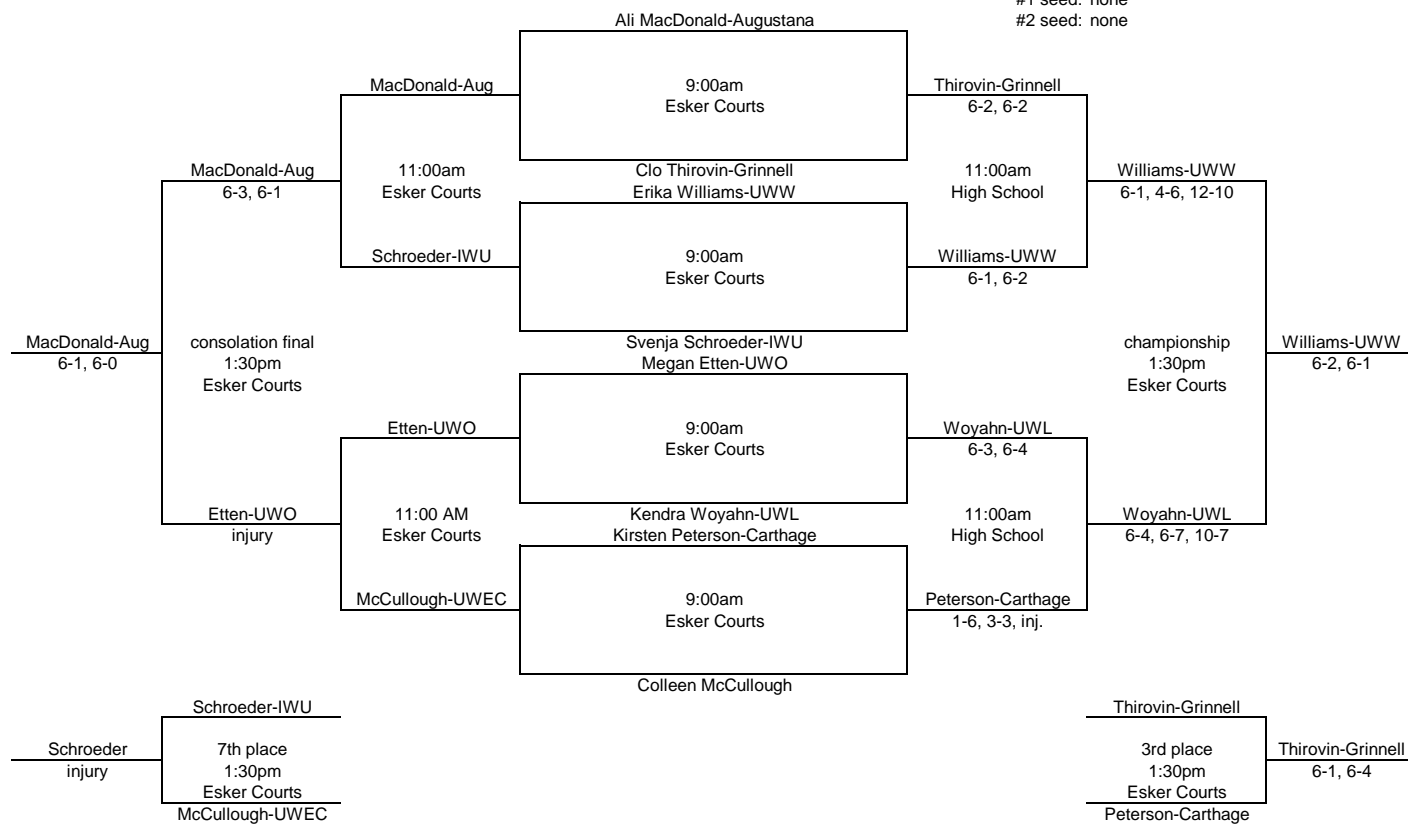

2012 Women's Warhawk Tennis Invitational  
#1 Singles Draw

#1 seed: Divelbiss-UWW  
#2 seed: Bachmeier-UWEC  
#3 seed: Luk-Grinnell

2012 Women's Warhawk Tennis Invitational  
#2 Singles Draw

#1 seed: Bayliss-UWW  
#2 seed: Alex-IWU

2012 Women's Warhawk Tennis Invitational  
 #3 Singles Draw  
 Entire draw is played at the Esker Courts on the hill

#1 seed: none  
 #2 seed: none

2012 Women's Warhawk Tennis Invitational  
#1 Doubles Draw

#1 seed: Heltne/Gillman-UWEC  
#2 seed: Hartwick/Blanton-UWL

2012 Women's Warhawk Tennis Invitational  
#2 Doubles Draw

#1 seed: Vivian/Williams  
#2 seed: none

2012 Women's Warhawk Tennis Invitational  
 #3 Doubles Draw  
 Entire Draw played at the high school courts