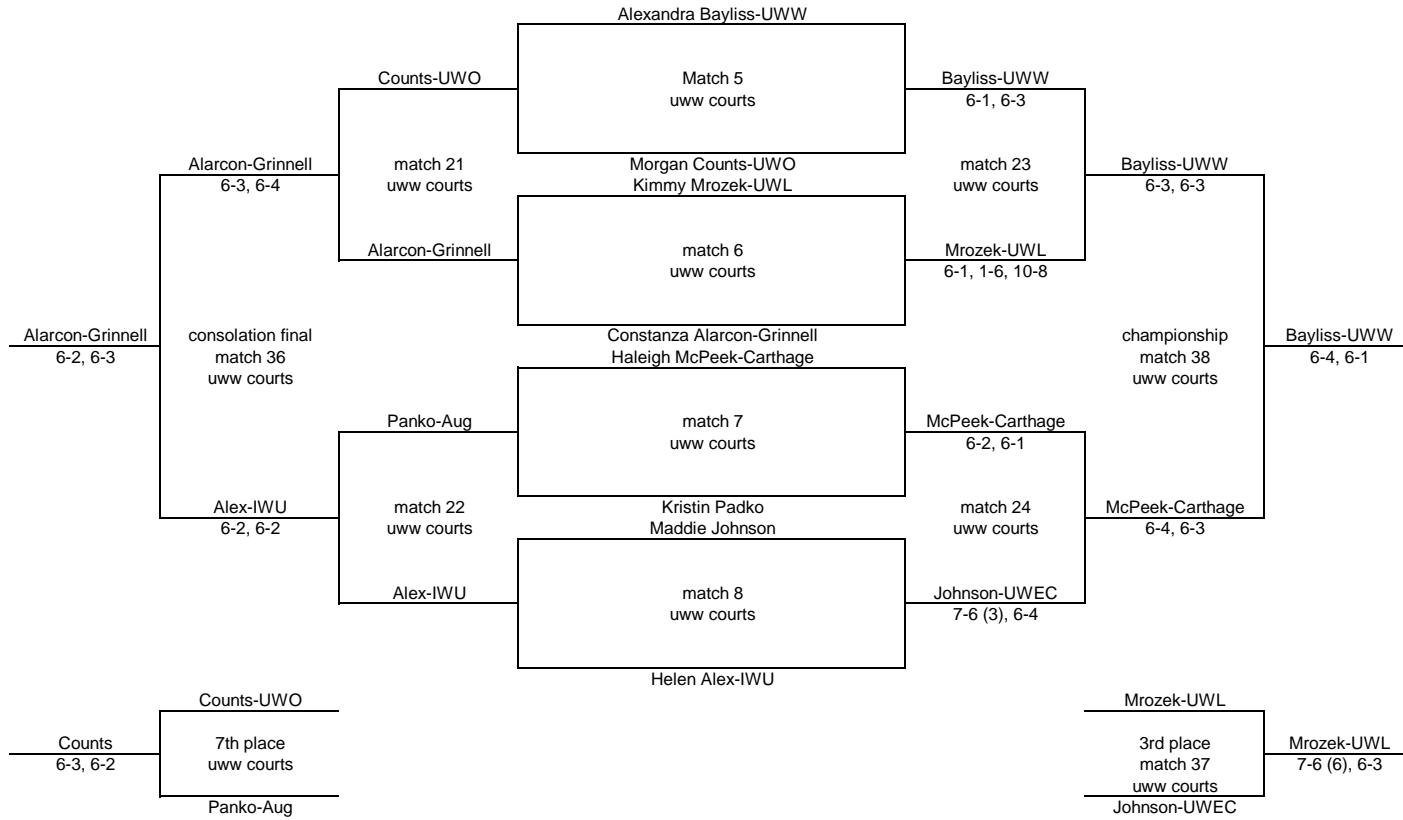

2012 Women's Warhawk Tennis Invitational  
#1 Singles Draw

#1 seed: Divelbiss-UWW  
#2 seed: Bachmeier-UWEC  
#3 seed: Luk-Grinnell

2012 Women's Warhawk Tennis Invitational  
#2 Singles Draw

#1 seed: Bayliss-UWW  
#2 seed: Alex-IWU

2012 Women's Warhawk Tennis Invitational  
 #3 Singles Draw  
 Entire draw is played at the Esker Courts on the hill

#1 seed: none  
 #2 seed: none

2012 Women's Warhawk Tennis Invitational  
#1 Doubles Draw