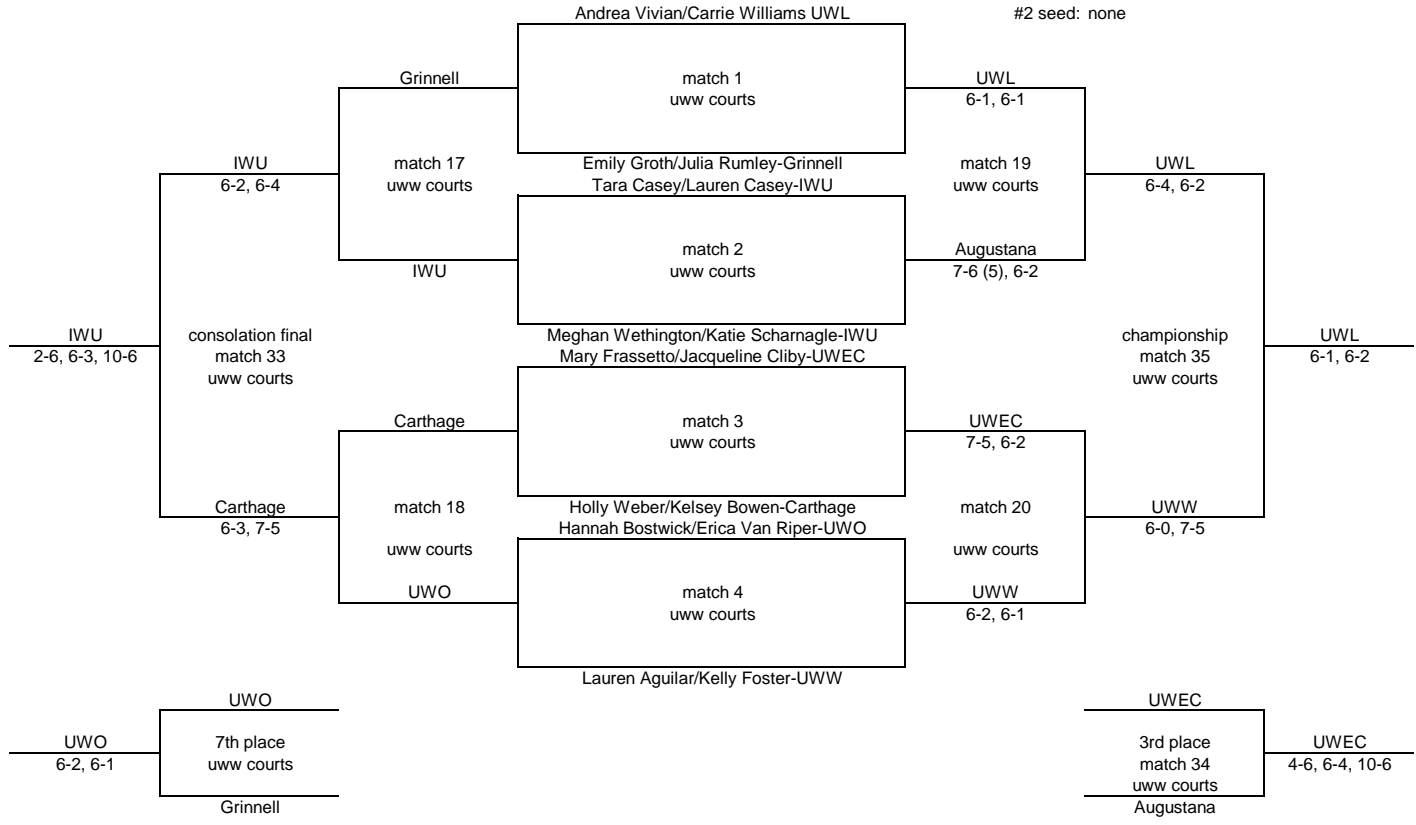

2012 Women's Warhawk Tennis Invitational  
 #3 Singles Draw  
 Entire draw is played at the Esker Courts on the hill

#1 seed: none  
 #2 seed: none

2012 Women's Warhawk Tennis Invitational  
#1 Doubles Draw

#1 seed: Heltne/Gillman-UWEC  
#2 seed: Hartwick/Blanton-UWL

2012 Women's Warhawk Tennis Invitational  
#2 Doubles Draw

#1 seed: Vivian/Williams  
#2 seed: none

2012 Women's Warhawk Tennis Invitational  
 #3 Doubles Draw  
 Entire Draw played at the high school courts

#1 seed: none  
 #2 seed: none

Team Scoring page: 3 pts for win on championship side, 1 pt for win on consolation side, 1/2 pt for 7th place match, 2 pts for 3rd place match

Team	1 singles	2 singles	3 singles	1 doubles	2 doubles	3 doubles	total	place
Augustana	0	0	2	2	3	2	9	7
Carthage	5	6	3	0.5	1	1	16.5	4
Grinnell	6	2	5	1	0	0	14	5
IL-Wesleyan	0.5	1	0.5	3	2	6	13	6
UW-EC	3	3	0	9	5	5	25	3
UW-Lax	2	5	6	6	9	0.5	28.5	2
UW-Osh	1	0.5	1	0	0.5	3	6	8
UW-W	9	9	9	5	6	9	47	1