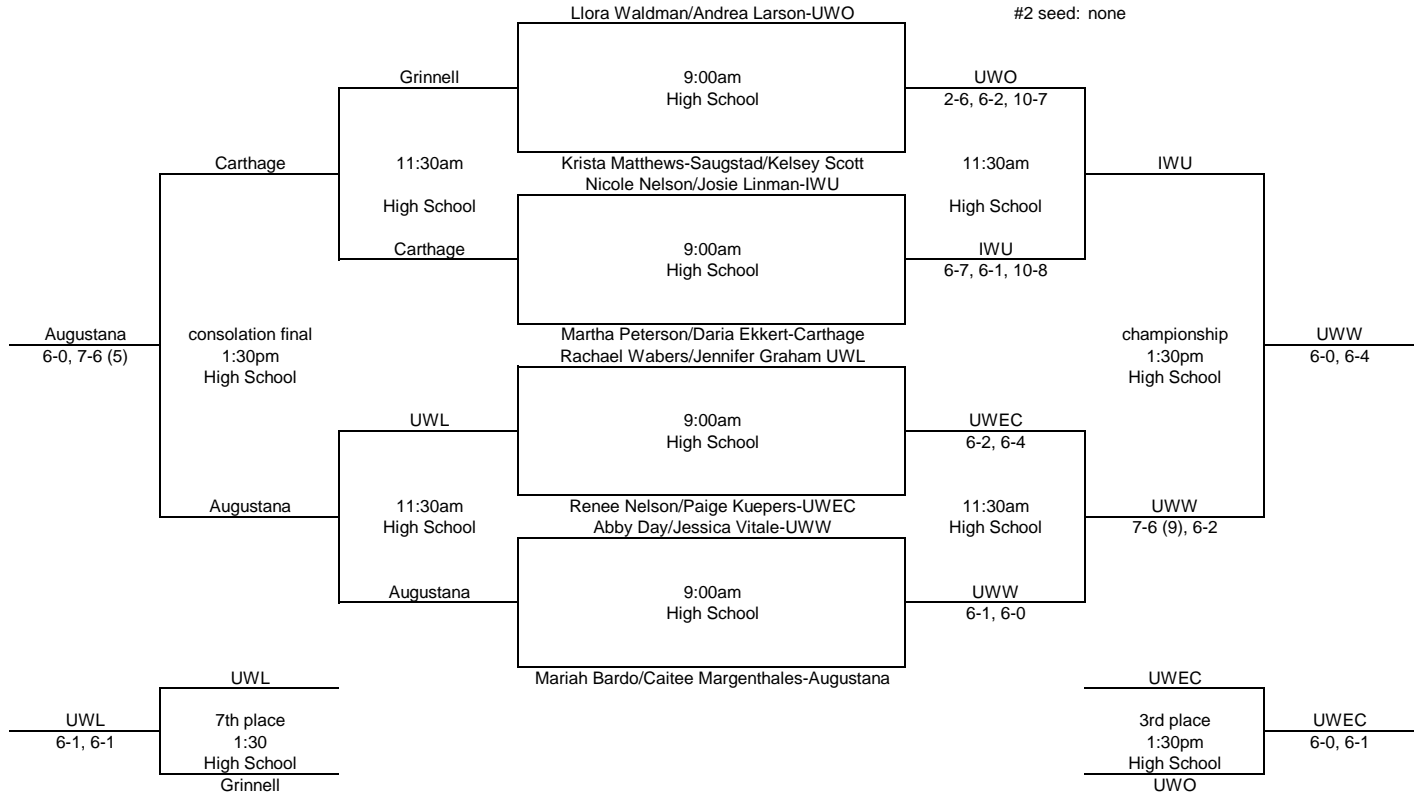

2012 Women's Warhawk Tennis Invitational  
 #3 Singles Draw  
 Entire draw is played at the Esker Courts on the hill

#1 seed: none  
 #2 seed: none

2012 Women's Warhawk Tennis Invitational  
#1 Doubles Draw

#1 seed: Heltne/Gillman-UWEC  
#2 seed: Hartwick/Blanton-UWL

2012 Women's Warhawk Tennis Invitational  
#2 Doubles Draw

#1 seed: Vivian/Williams  
#2 seed: none

2012 Women's Warhawk Tennis Invitational  
 #3 Doubles Draw  
 Entire Draw played at the high school courts

#1 seed: none  
 #2 seed: none

Team Scoring page: 3 pts for win on championship side, 1 pt for win on consolation side, 1/2 pt for 7th place match, 2 pts for 3rd place match

Team	1 singles	2 singles	3 singles	1 doubles	2 doubles	3 doubles	total	place
Augustana	0	0	2	2	3	2	9	7
Carthage	5	6	3	0.5	1	1	16.5	4
Grinnell	6	2	5	1	0	0	14	5
IL-Wesleyan	0.5	1	0.5	3	2	6	13	6
UW-EC	3	3	0	9	5	5	25	3
UW-Lax	2	5	6	6	9	0.5	28.5	2
UW-Osh	1	0.5	1	0	0.5	3	6	8
UW-W	9	9	9	5	6	9	47	1