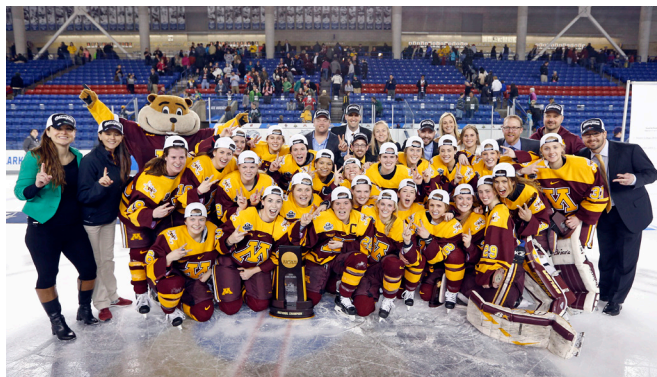

NCAA CHAMPIONS • MINNESOTA