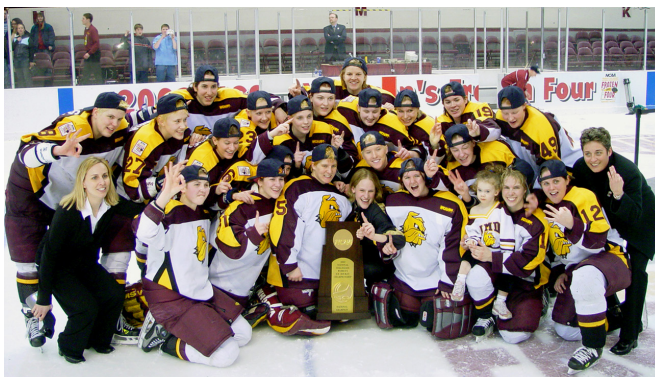

NCAA CHAMPIONS • MINNESOTA DULUTH

WCHA NATIONAL CHAMPIONS

2004

NCAA CHAMPIONS • MINNESOTA

2005

NCAA CHAMPIONS • MINNESOTA

2006

NCAA CHAMPIONS • WISCONSIN