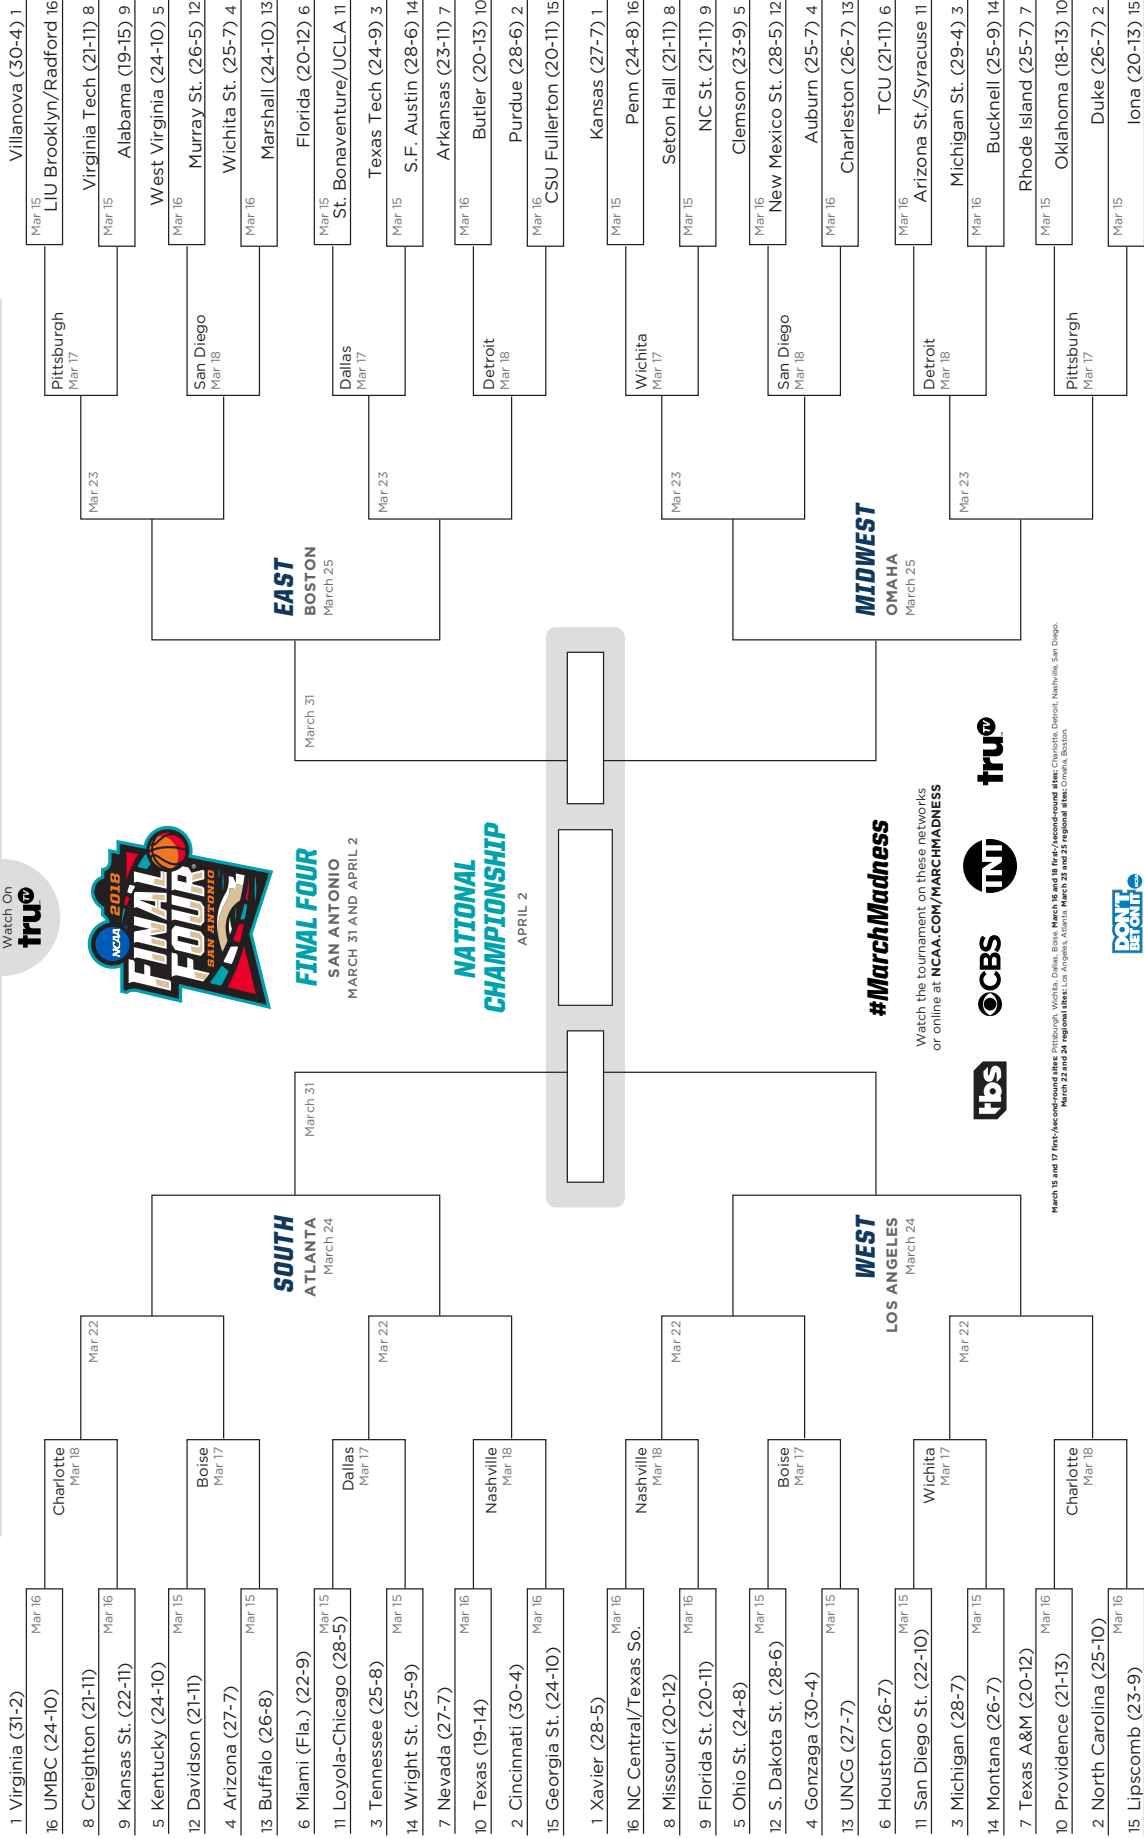

2018 NCAA DIVISION I MEN'S BASKETBALL CHAMPIONSHIP BRACKET

First Round MARCH 15-16 | **Second Round** MARCH 17-18 | **Regional Semifinals** MARCH 22-23 | **National Semifinals** MARCH 31 | **Regional Finals** MARCH 24-25 | **Regional Semifinals** MARCH 17-18 | **First Round** MARCH 15-16

FIRST FOUR

16 LIU Brooklyn (18-16) Mar 13 | **11** St. Bonaventure (25-7) Mar 13 | **W** Mar 14 | **NC Central** (19-15) 16 | **Arizona St.** (20-11) 11
16 Radford (22-12) Mar 13 | **11** UCLA (21-11) Mar 13 | **E** Mar 13 | **Texas Southern** (15-19) 16 | **MW** Mar 14 | **Syracuse** (20-13) 11

Watch On **truTV**

FINAL FOUR
SAN ANTONIO
MARCH 31 AND APRIL 2

NATIONAL CHAMPIONSHIP
APRIL 2

#MarchMadness

Watch the tournament on these networks or online at NCAA.COM/MARCHMADNESS

The NCAA opposes all forms of sports wagering.