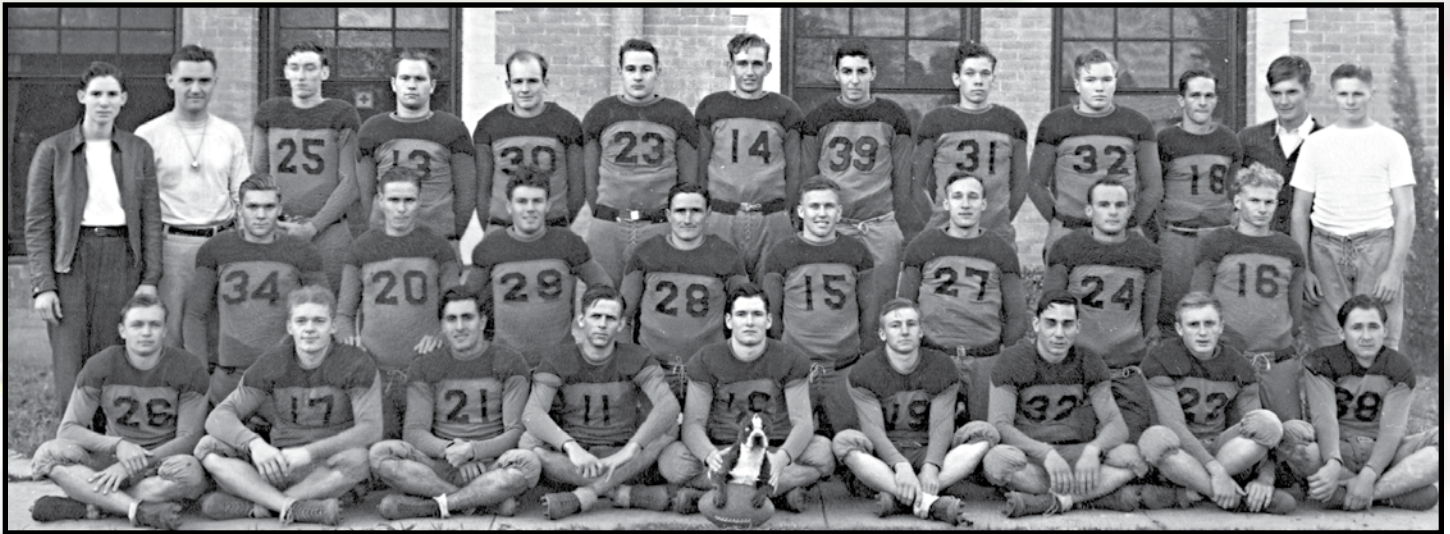

TLU FOOTBALL GAME-BY-GAME

The 1938 Bulldogs, coached by George Kieffer (top row, second from left), gather for their team picture.

0	McMurry	63
7	Louisiana College	26
12	Northwest Louisiana	43
7	Corpus Christi	14
7	Austin College	19

1959 3-6-1
COACH: JIM MALMQUIST

12	Southwest Texas	14
6	Texas A&M-Kingsville	36
60	Monterrey Tech, Mexico	0
23	Louisiana College	26
26	UT-Arlington	27
50	Lackland AFB	8
13	McMurry	42
14	Corpus Christi	0
13	Austin College	33
12	St. Mary's (Kan.)	12

1960 5-4
COACH: JIM MALMQUIST

39	Southwest Texas	7
7	McMurry College	15
2	Pensacola NAS	3
14	Sul Ross St.	16
7	Louisiana College	13
25	Lackland AFB	6
27	St. Mary's (Kan.)	8
21	Corpus Christi	13
2	Monterrey Tech, Mexico (Forfeit)	0

1961 5-3-1
COACH: JIM MALMQUIST

0	McMurry	6
7	Southwest Texas	6
13	S.F. Austin	9
35	Tarleton St.	0
33	Sul Ross St.	14
0	Louisiana College	7
13	Eastern N.M.	17
16	Corpus Christi	0
14	Youngstown (Ohio)	14

1962 5-4
COACH: VERL WESTERGARD

7	Southwest Texas	25
21	S.F. Austin	6
34	Tarleton St.	14
14	Sul Ross St.	28
7	Howard Payne	14
38	Eastern N.M.	30
28	Corpus Christi	8
6	Youngstown (Ohio)	13
35	N.M. Highlands	28

1963 5-5
COACH: VERL WESTERGARD

14	Youngstown (Ohio)	7
8	Southwest Texas	22
6	Howard Payne	7
0	Tarleton St.	31
9	N.M. Highlands	7
7	Eastern N.M.	34
34	Corpus Christi	0
8	Lackland AFB	24
23	Southeastern Okla.	6
27	Bishop College	6

1964 6-4
COACH: FRED HIGHTOWER

7	Sul Ross St.	6
3	Southwest Texas	14
7	Howard Payne	0
0	Texas A&M-Kingsville	36
24	Tarleton St.	8
0	Sam Houston St.	27
26	Eastern N.M.	7
13	Corpus Christi	0
20	McMurry	17
17	Bishop College	42

1965 1-9
COACH: FRED HIGHTOWER

0	Sul Ross St.	13
0	Southwest Texas	31
6	East Texas St.	13
0	Sam Houston St.	28
0	Tarleton St.	27
0	Angelo St.	34
6	Trinity	20
0	McMurry	16
12	Bishop College	19
22	Corpus Christi	20

1966 2-7
COACH: FRED HIGHTOWER

3	Sul Ross St.	13
3	Southwest Texas	34
0	East Texas St.	42
3	Jacksonville St. (Ala.)	21
6	Tarleton	28
19	Angelo St.	13
7	Trinity	17
35	Midwestern (Iowa)	7
27	Bishop College	28

1967 3-5
COACH: FRED HIGHTOWER

7	Southwest Texas	30
42	Bishop College	0
26	Tarleton St.	28
12	Colorado College	13
34	Trinity	12
29	Angelo St.	31
82	Paul Quinn	6
24	Austin College	39

1968 3-5
COACH: FRED HIGHTOWER

7	Bishop College	18
0	Southwest Texas	40
28	Northwood	0
21	Trinity	41
23	Tarleton St.	20
7	Angelo St.	6
8	St. Mary's (Kan.)	20
18	Austin College	35