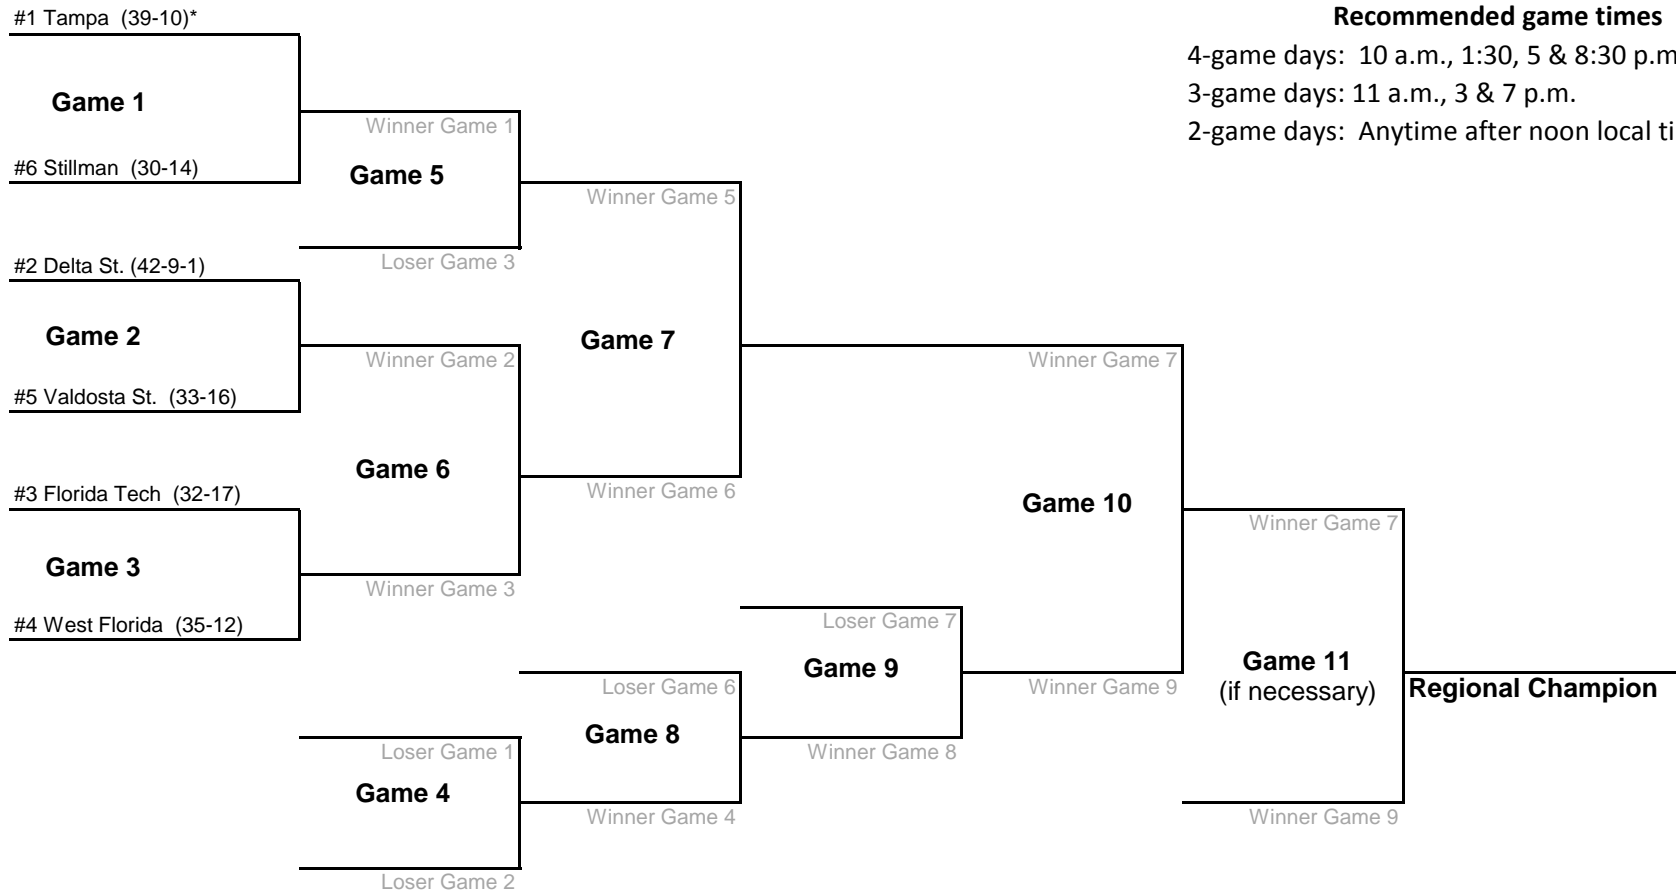

# 2013 NCAA Division II Baseball Championship Regionals

South Region Bracket (four-day/double elimination)

**(If four teams remain after Game 6)**

**Day One**  
Games 1, 2 & 3

**Day Two**  
Games 4, 5 & 6

**Day Three**  
Games 7, 8 & 9

**Day Four**  
Games 10 & 11 (if necessary)

**Recommended game times**  
 4-game days: 10 a.m., 1:30, 5 & 8:30 p.m.  
 3-game days: 11 a.m., 3 & 7 p.m.  
 2-game days: Anytime after noon local time