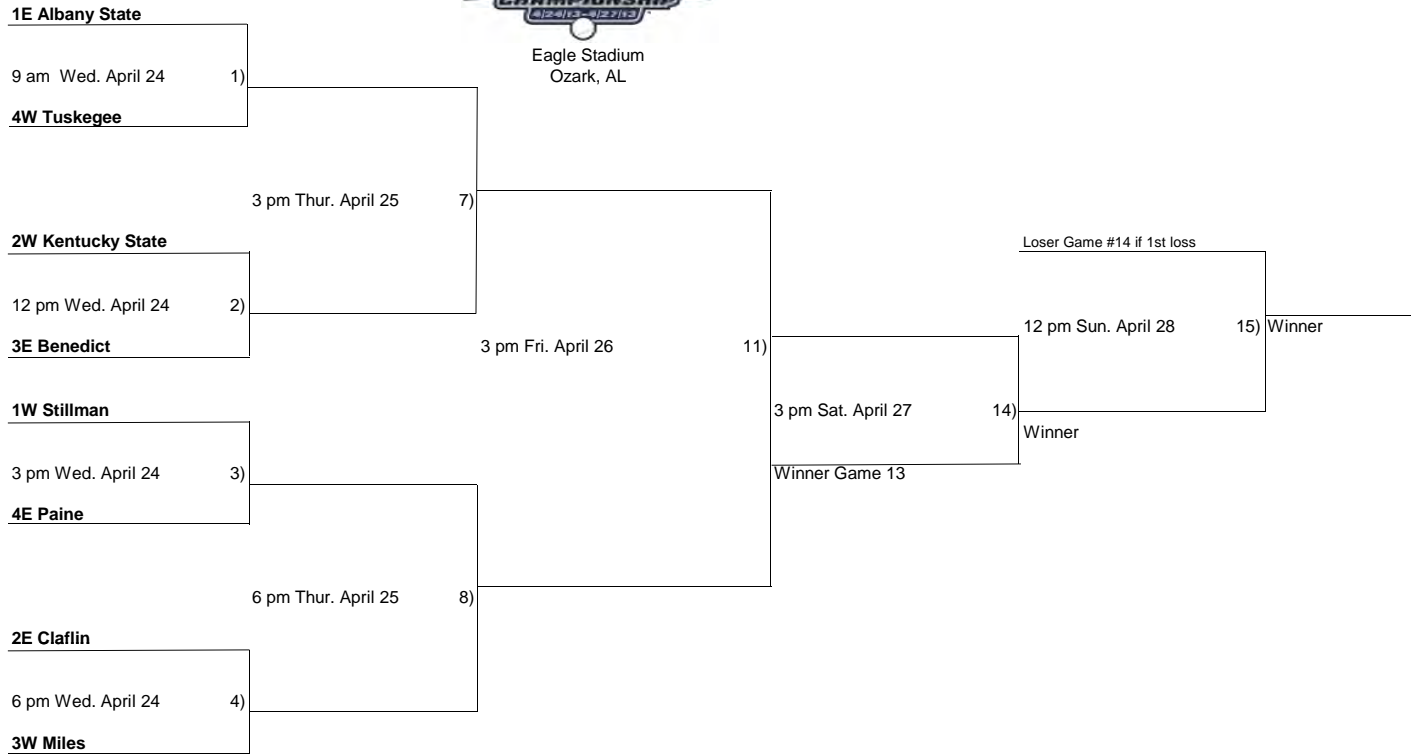

Eagle Stadium
Ozark, AL

Baseball Loser's Bracket