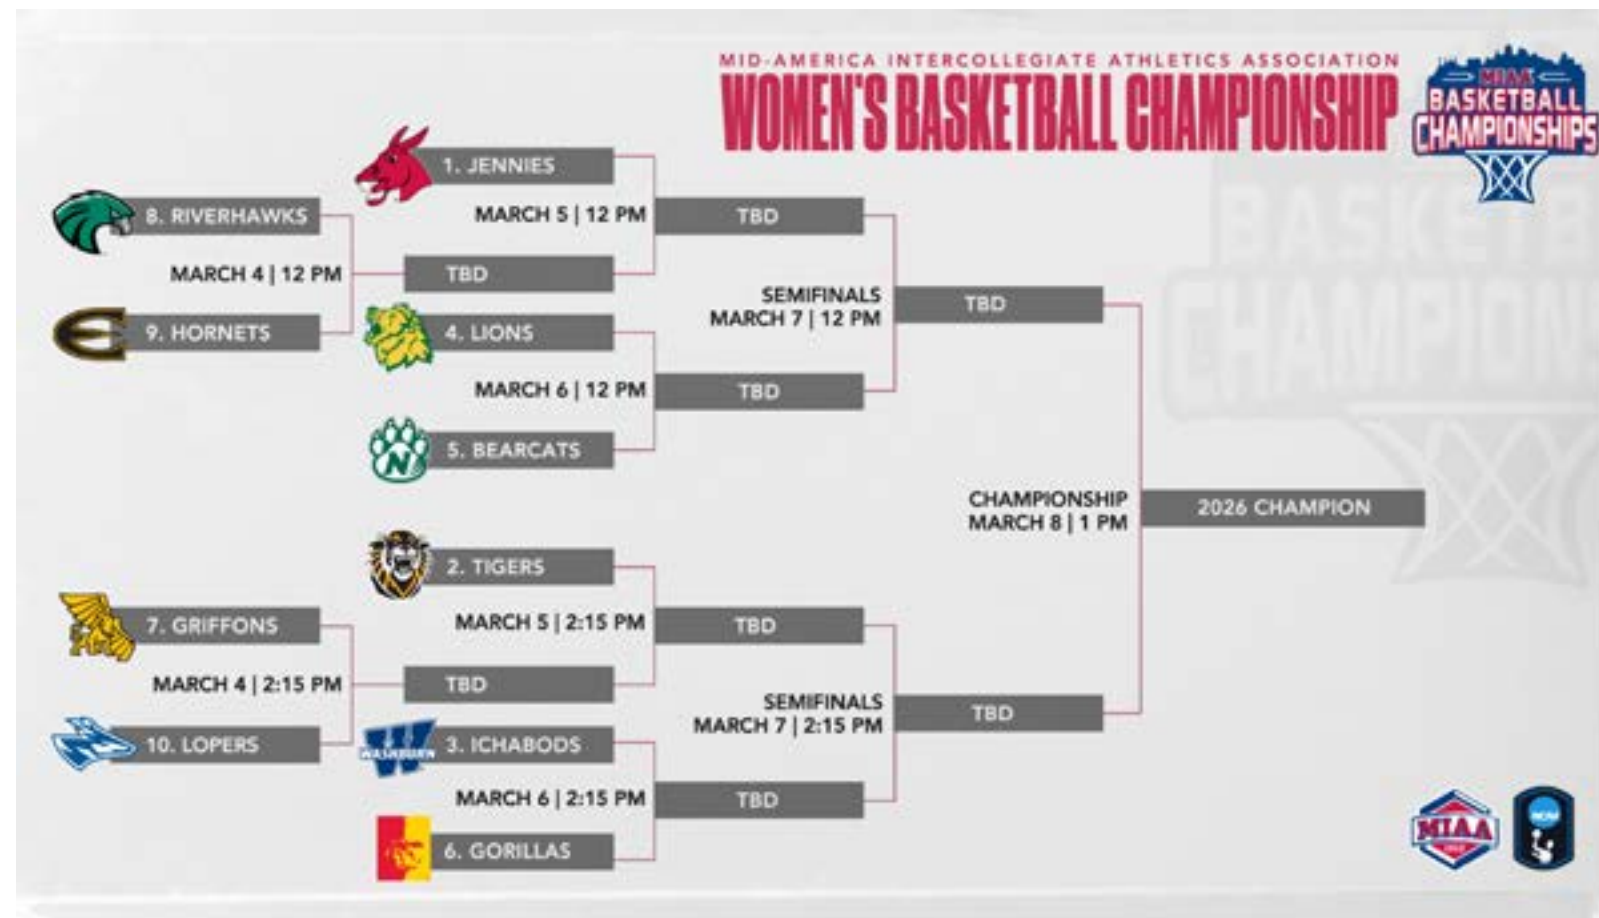

THIS PROJECT IS SUPPORTED IN PART BY
THE CITY OF KANSAS CITY, MISSOURI
NEIGHBORHOOD TOURIST DEVELOPMENT FUND