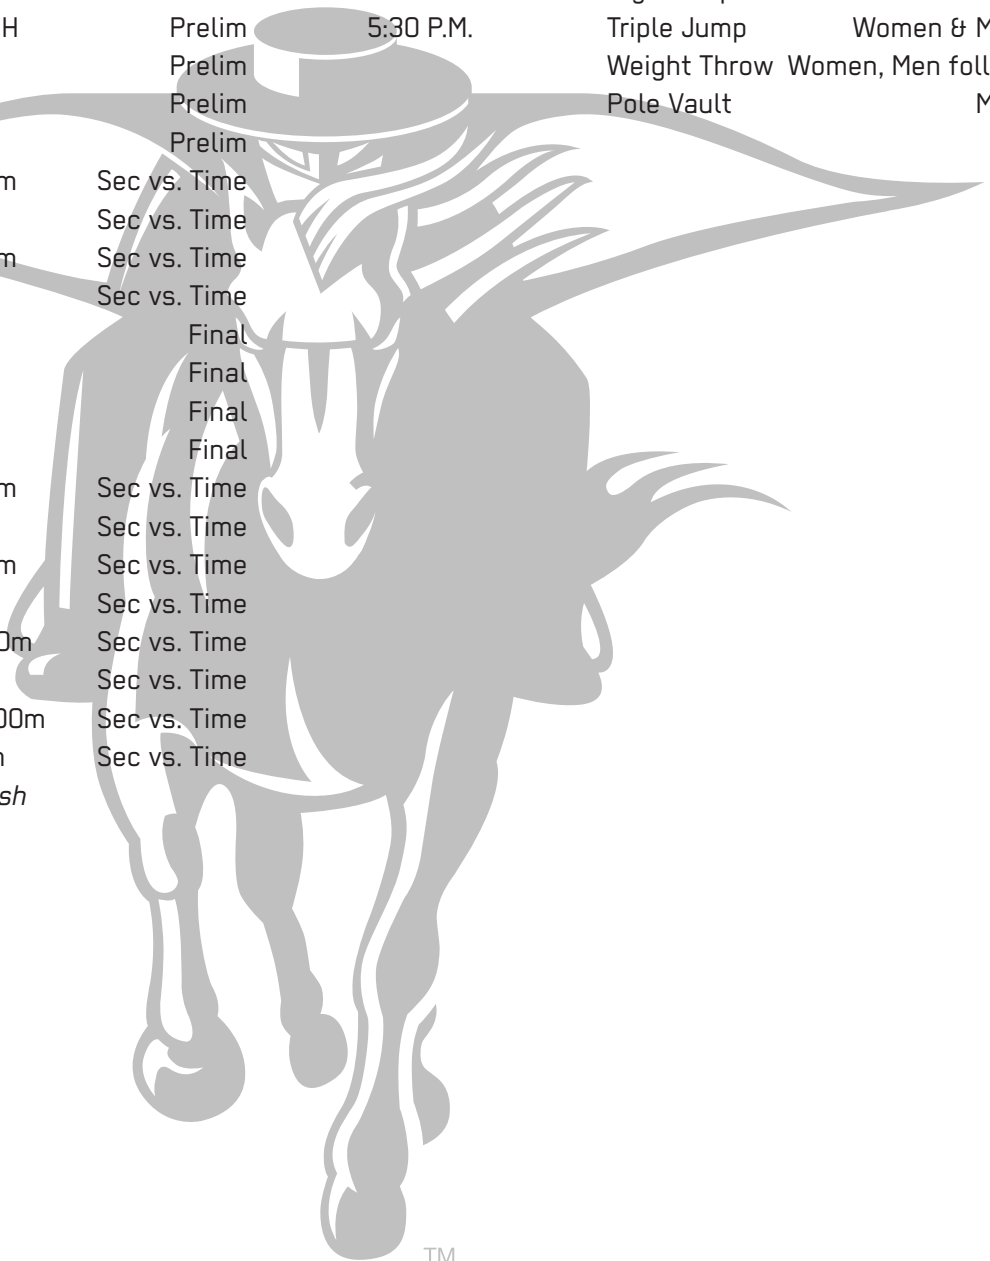

TEXAS TECH™

TRACK & FIELD

MATADOR QUALIFIER - FEB. 15, 2019
FINAL SCHEDULE

RUNNING EVENTS

4:00 P.M.	Women's Mile	Sec vs. Time
4:15 P.M.	Men's Mile	Sec vs. Time
4:25 P.M.	Women's 1000m	Sec vs. Time
4:30 P.M.	Men's 1000m	Sec vs. Time
4:40 P.M.	Women's 60mH	Prelim
4:50 P.M.	Men's 60mH	Prelim
5:00 P.M.	Women's 60m	Prelim
5:10 P.M.	Men's 60m	Prelim
5:20 P.M.	Women's 400m	Sec vs. Time
5:35 P.M.	Men's 400m	Sec vs. Time
5:55 P.M.	Women's 600m	Sec vs. Time
6:05 P.M.	Men's 600m	Sec vs. Time
6:10 P.M.	Women's 60m	Final
6:15 P.M.	Men's 60m	Final
6:20 P.M.	Women's 60H	Final
6:25 P.M.	Men's 60H	Final
6:30 P.M.	Women's 800m	Sec vs. Time
6:40 P.M.	Men's 800m	Sec vs. Time
6:50 P.M.	Women's 200m	Sec vs. Time
7:15 P.M.	Men's 200m	Sec vs. Time
7:35 P.M.	Women's 3000m	Sec vs. Time
7:50 P.M.	Men's 3000m	Sec vs. Time
8:10 P.M.	Women's 4x400m	Sec vs. Time
8:15 P.M.	Men's 4x400m	Sec vs. Time
8:35 P.M.	<i>Projected Finish</i>	

FIELD EVENTS

3:00 P.M.	Long Jump	Women & Men
	Shot Put	Women, Men follow
	Pole Vault	Women
	High Jump	Women & Men
5:30 P.M.	Triple Jump	Women & Men
	Weight Throw	Women, Men follow
	Pole Vault	Men

TM