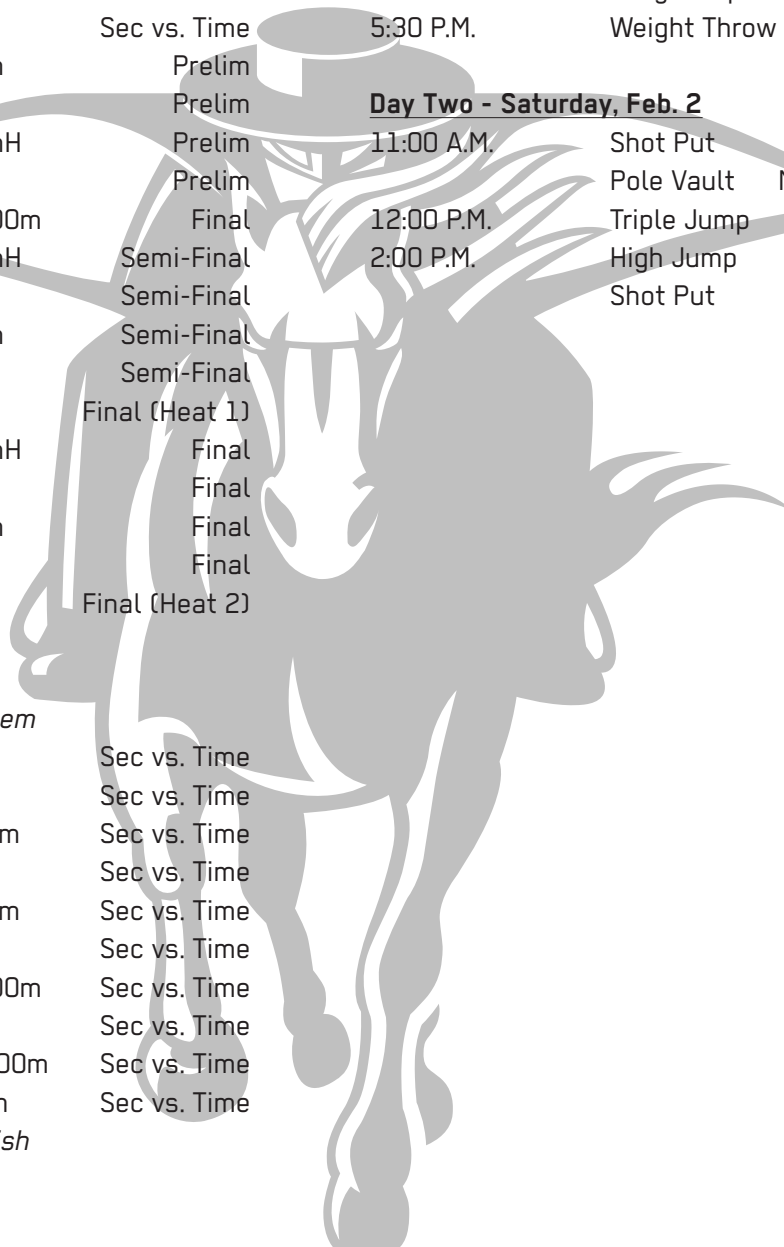

TEXAS TECH™

TRACK & FIELD

TEXAS TECH OPEN - FEB. 1-2, 2019
FINAL MEET SCHEDULE

RUNNING EVENTS

Day One - Friday, Feb. 1

3:00 P.M.	Women's DMR	Final
3:20 P.M.	Men's DMR	Final
3:35 P.M.	Women's 400m	Sec vs. Time
4:25 P.M.	Men's 400m	Sec vs. Time
5:30 P.M.	Women's 60m	Prelim
6:10 P.M.	Men's 60m	Prelim
6:35 P.M.	Women's 60mH	Prelim
6:55 P.M.	Men's 60mH	Prelim
7:15 P.M.	Women's 5,000m	Final
7:40 P.M.	Women's 60mH	Semi-Final
7:45 P.M.	Men's 60mH	Semi-Final
7:50 P.M.	Women's 60m	Semi-Final
7:55 P.M.	Men's 60m	Semi-Final
8:00 P.M.	Men's 5,000m	Final (Heat 1)
8:20 P.M.	Women's 60mH	Final
8:25 P.M.	Men's 60mH	Final
8:30 P.M.	Women's 60m	Final
8:35 P.M.	Men's 60m	Final
8:40 P.M.	Men's 5,000m	Final (Heat 2)

Day Two - Saturday, Feb. 2

10:55 A.M.	<i>National Anthem</i>	
11:00 A.M.	Women's Mile	Sec vs. Time
11:20 A.M.	Men's Mile	Sec vs. Time
11:45 A.M.	Women's 800m	Sec vs. Time
12:10 P.M.	Men's 800m	Sec vs. Time
12:35 P.M.	Women's 200m	Sec vs. Time
1:20 P.M.	Men's 200m	Sec vs. Time
2:05 P.M.	Women's 3,000m	Sec vs. Time
2:30 P.M.	Men's 3,000m	Sec vs. Time
2:55 P.M.	Women's 4x400m	Sec vs. Time
3:40 P.M.	Men's 4x400m	Sec vs. Time
4:25 P.M.	<i>Projected Finish</i>	

FIELD EVENTS

Day One - Friday, Feb. 1

3:00 P.M.	Pole Vault	Women's A, B Following
	Weight Throw	Women
	Long Jump	Women & Men
5:30 P.M.	Weight Throw	Men

Day Two - Saturday, Feb. 2

11:00 A.M.	Shot Put	Women
	Pole Vault	Men's A, B Following
12:00 P.M.	Triple Jump	Women & Men
2:00 P.M.	High Jump	Women & Men
	Shot Put	Men