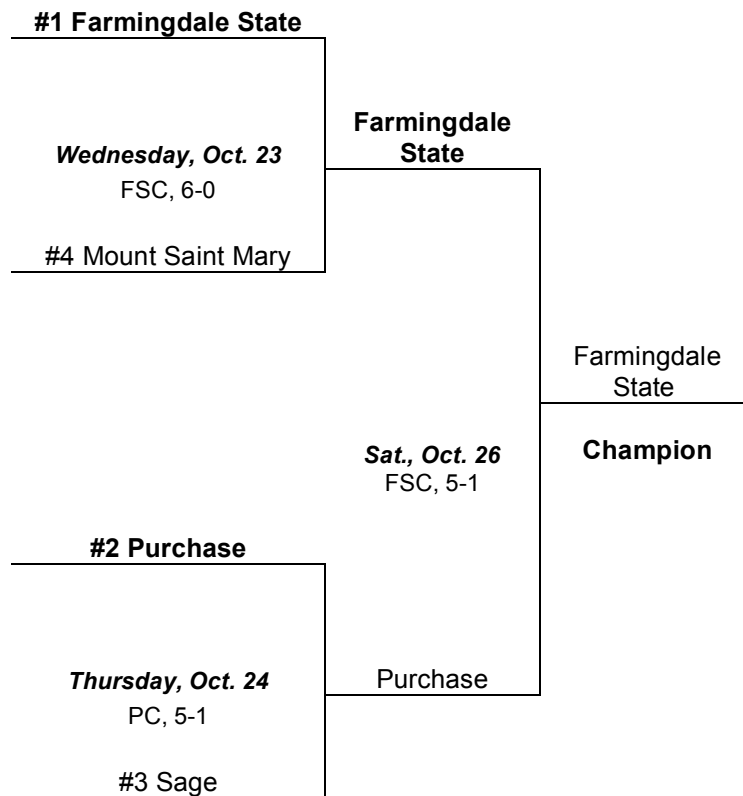

2013 SKYLINE CONFERENCE WOMEN'S TENNIS CHAMPIONSHIP

*Matches to be played on the campus sites of the higher-seeded teams (home teams in **bold**)