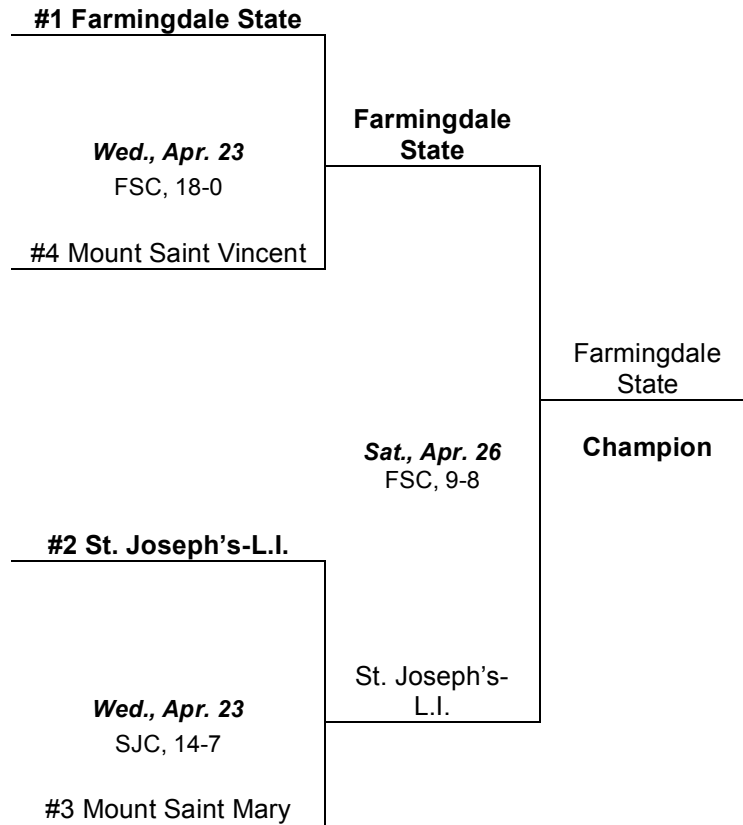

2014 SKYLINE CONFERENCE WOMEN'S LACROSSE CHAMPIONSHIP

* Home games on campus sites of higher-seeded teams (home teams in **bold**)