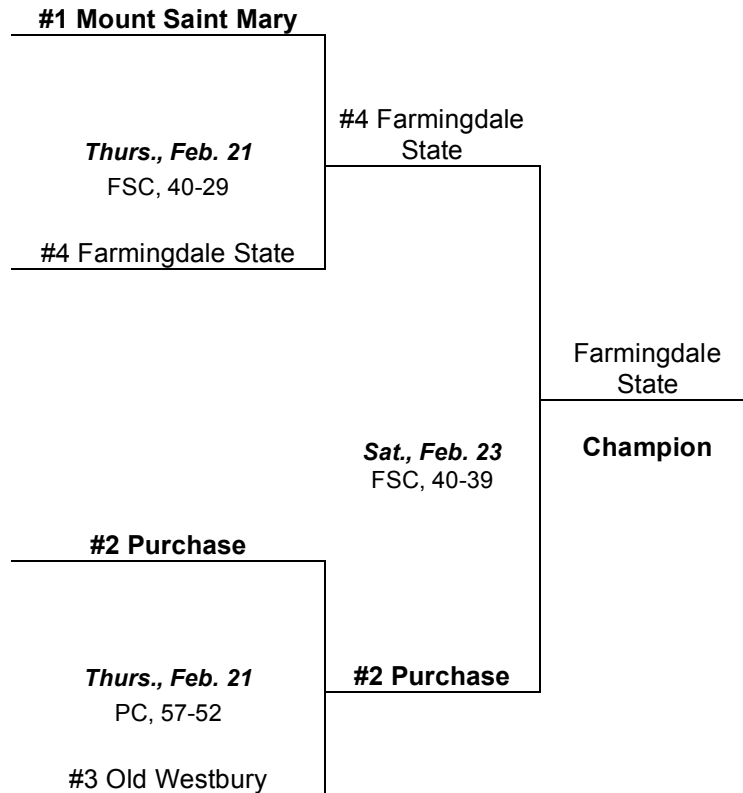

# 2013 SKYLINE CONFERENCE WOMEN'S BASKETBALL CHAMPIONSHIP

\* Home games on campus sites of higher-seeded teams (home teams in **bold**)