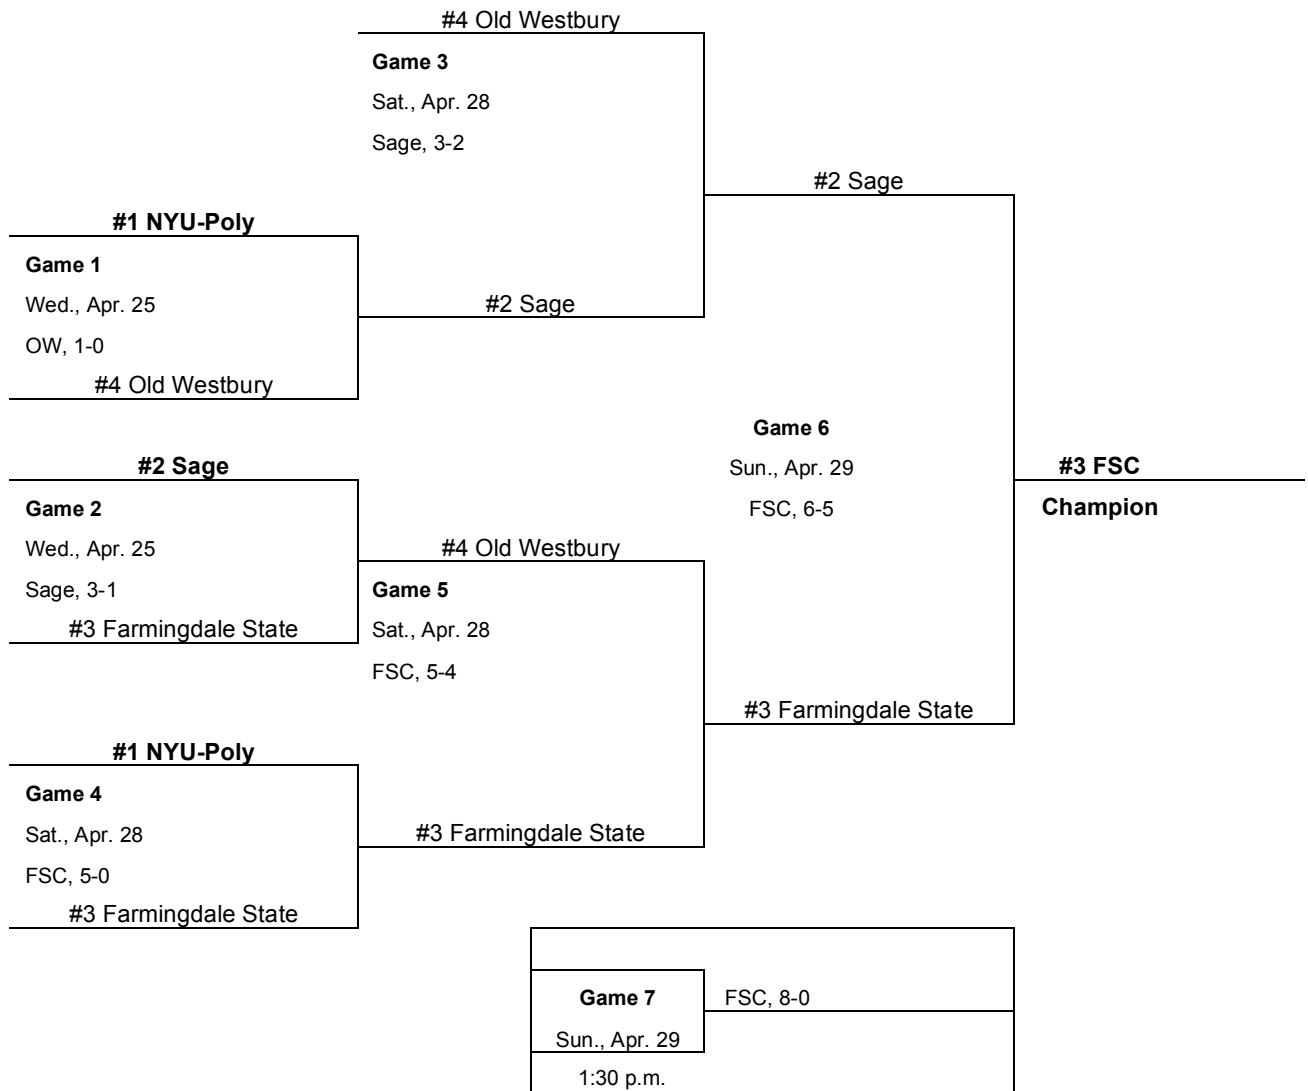

2012 SKYLINE CONFERENCE SOFTBALL CHAMPIONSHIP

Home games on campus sites of higher-seeded teams for games 1 & 2 (Home teams in bold)

NYU-Poly is the host for games played on Apr. 28-29