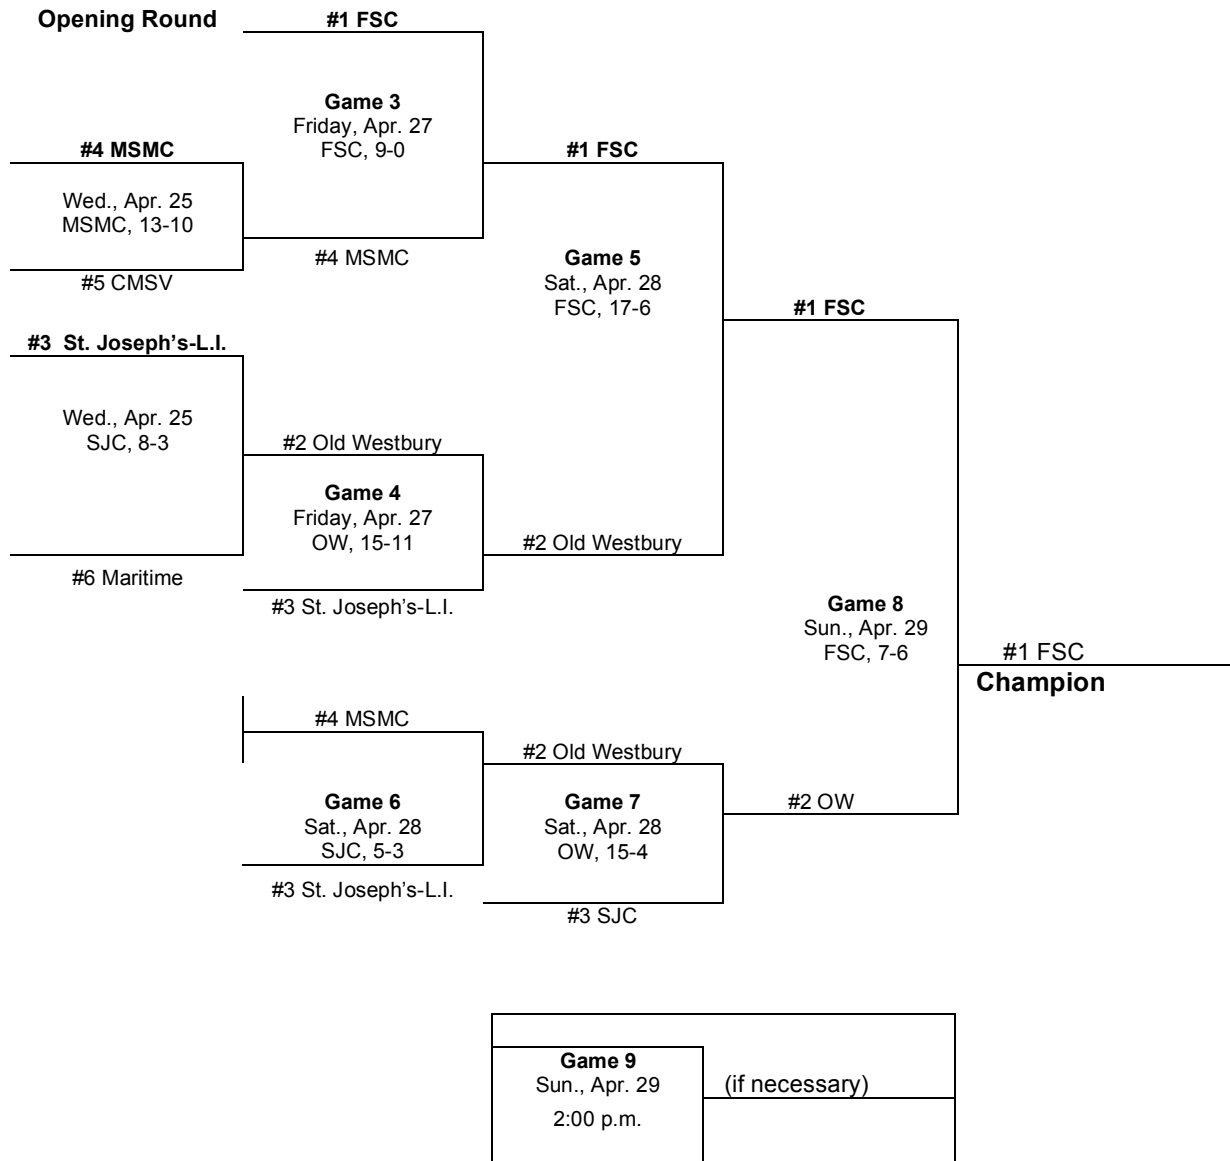

2012 SKYLINE CONFERENCE BASEBALL CHAMPIONSHIP

Home games on campus sites of higher-seeded teams for games 1 & 2 (Home teams in bold)

Farmingdale State is the host for games played on Apr. 27-29