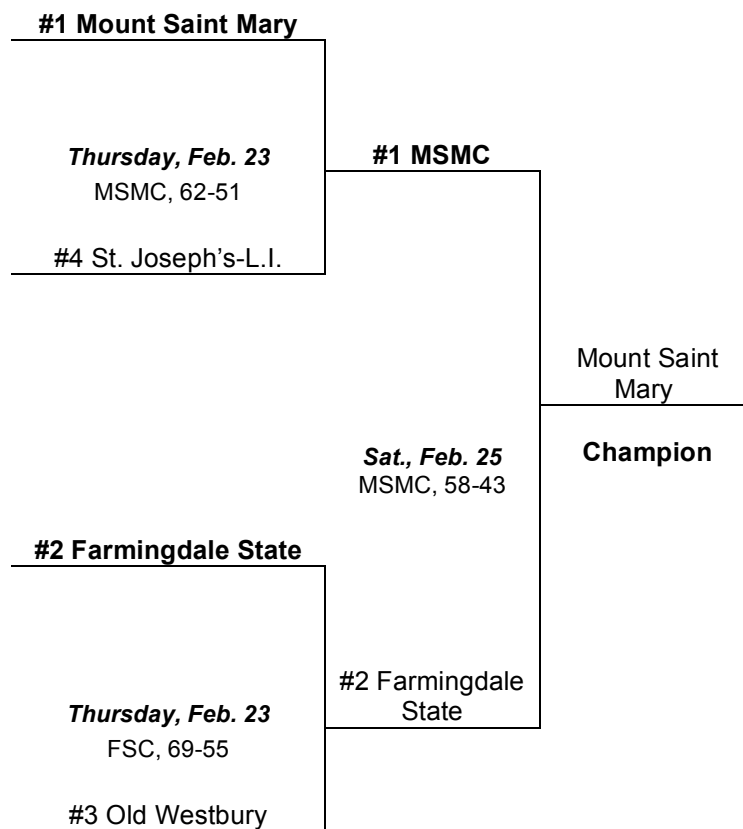

2012 SKYLINE CONFERENCE WOMEN'S BASKETBALL CHAMPIONSHIP

*Games to be played on the campus sites of the higher-seeded teams (home teams in **bold**)