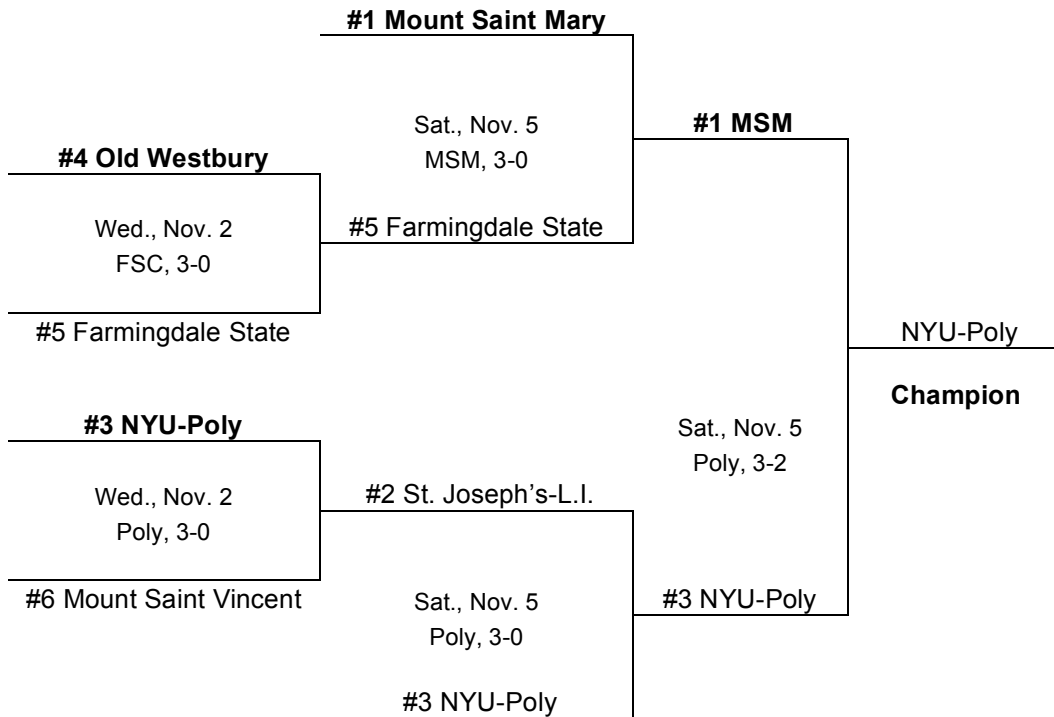

2011 SKYLINE CONFERENCE WOMEN'S VOLLEYBALL CHAMPIONSHIP

* Quarterfinal matches on campus sites of higher-seeded teams (home teams in bold)

* Semifinals and Finals to be held at Mount Saint Mary