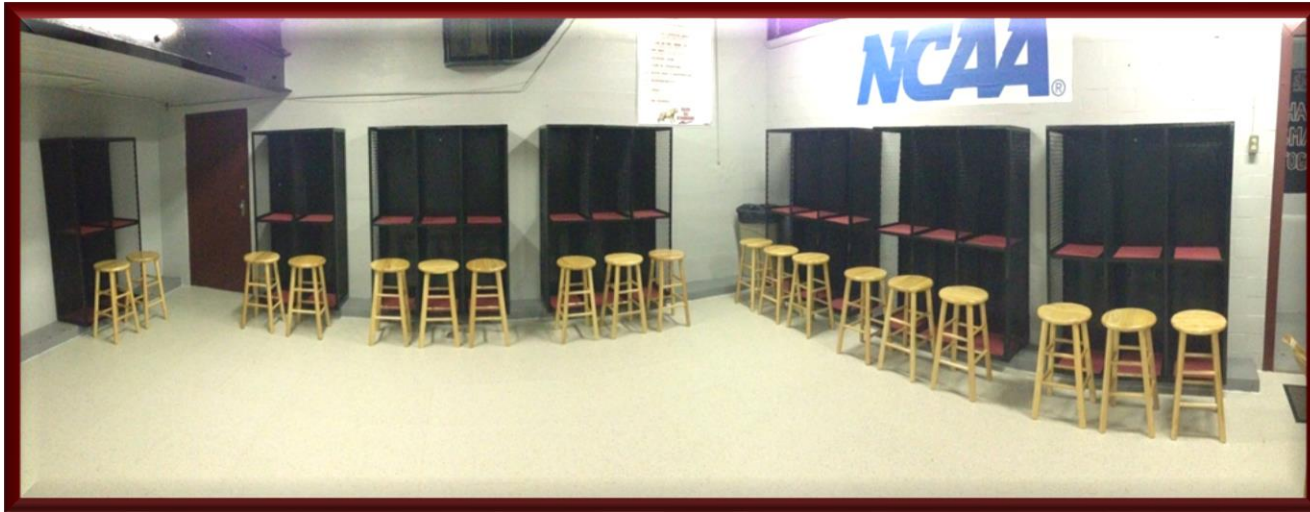

Puma Locker Room Transformation

(Before)