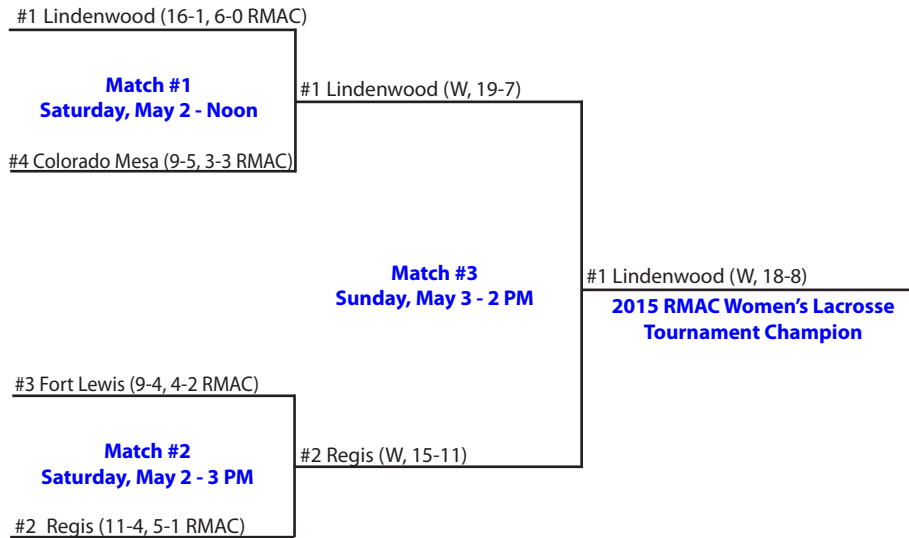

# 2015 RMAC WOMEN'S LACROSSE CHAMPIONSHIP BRACKET

DENVER, COLO. - REGIS UNIVERSITY  
MAY 2-3, 2015  
REGIS LACROSSE FIELD