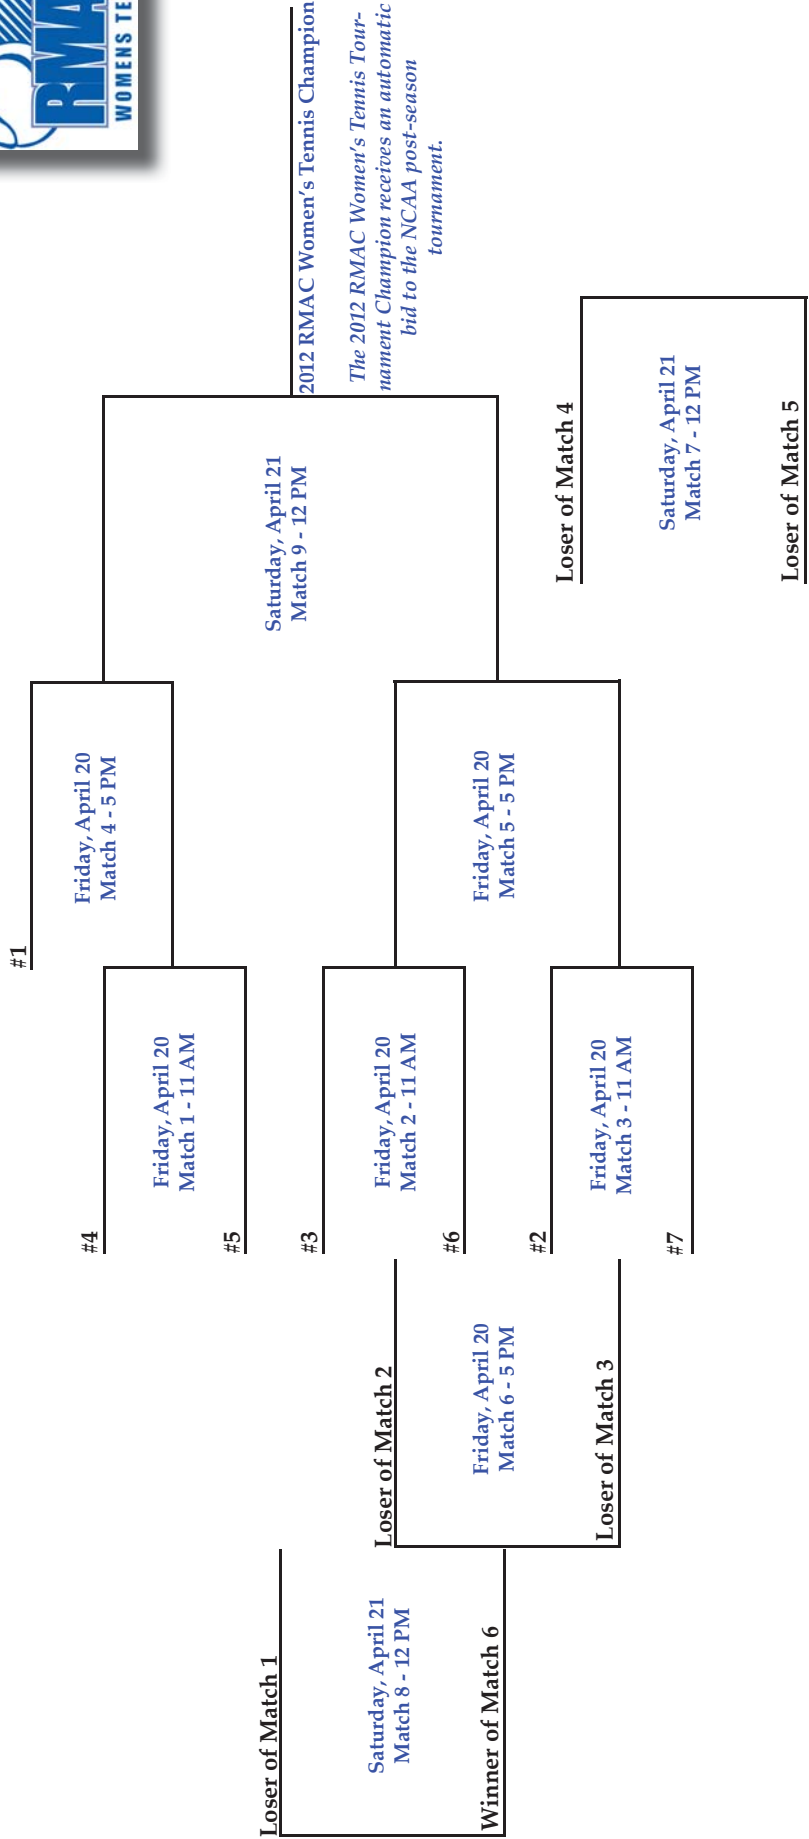

I chose
Division II

2012 RMAC MEN'S TENNIS CHAMPIONSHIP BRACKET

DENVER, COLO. - GATES TENNIS CENTER

2012 RMAC WOMEN'S TENNIS CHAMPIONSHIP BRACKET

DENVER, COLO. - GATES TENNIS CENTER

2012 RMAC Women's Tennis Champion
The 2012 RMAC Women's Tennis Tournament Champion receives an automatic bid to the NCAA post-season tournament.