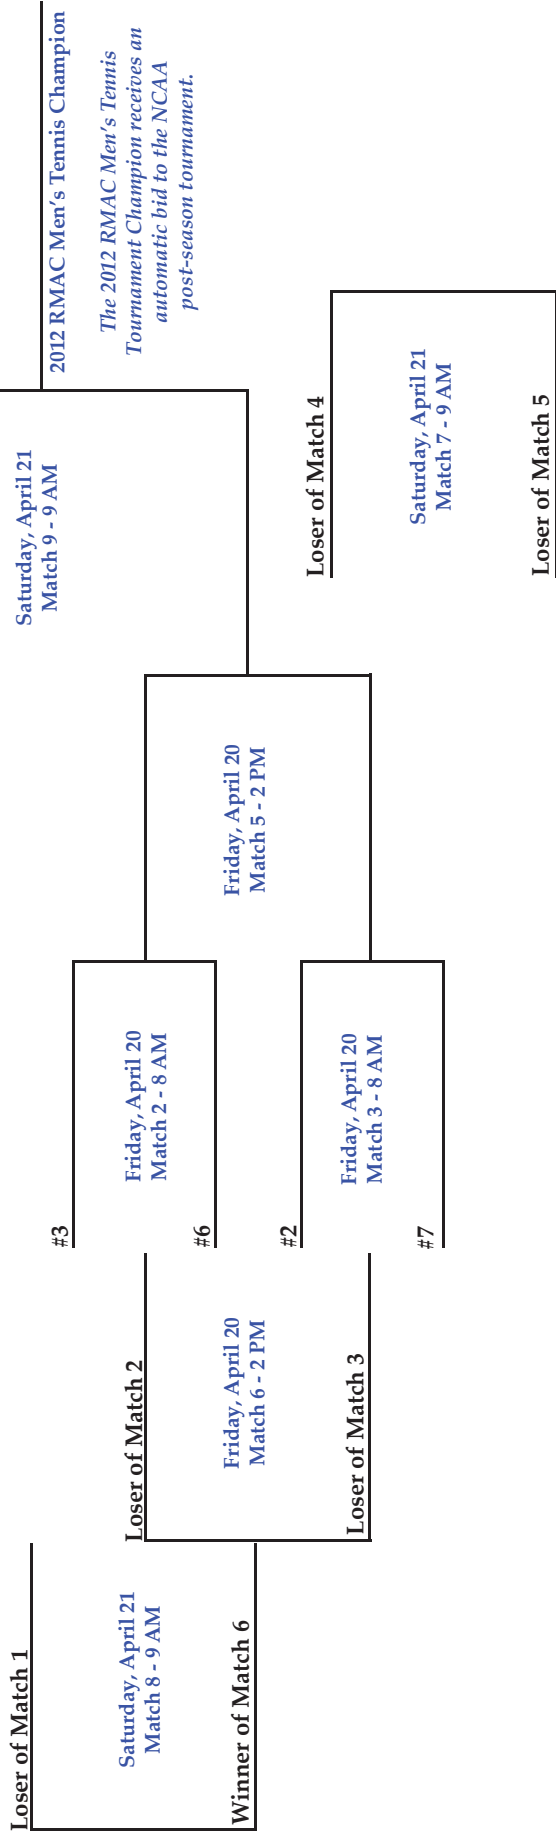

2012 RMAC MEN'S TENNIS CHAMPIONSHIP BRACKET

DENVER, COLO. - GATES TENNIS CENTER