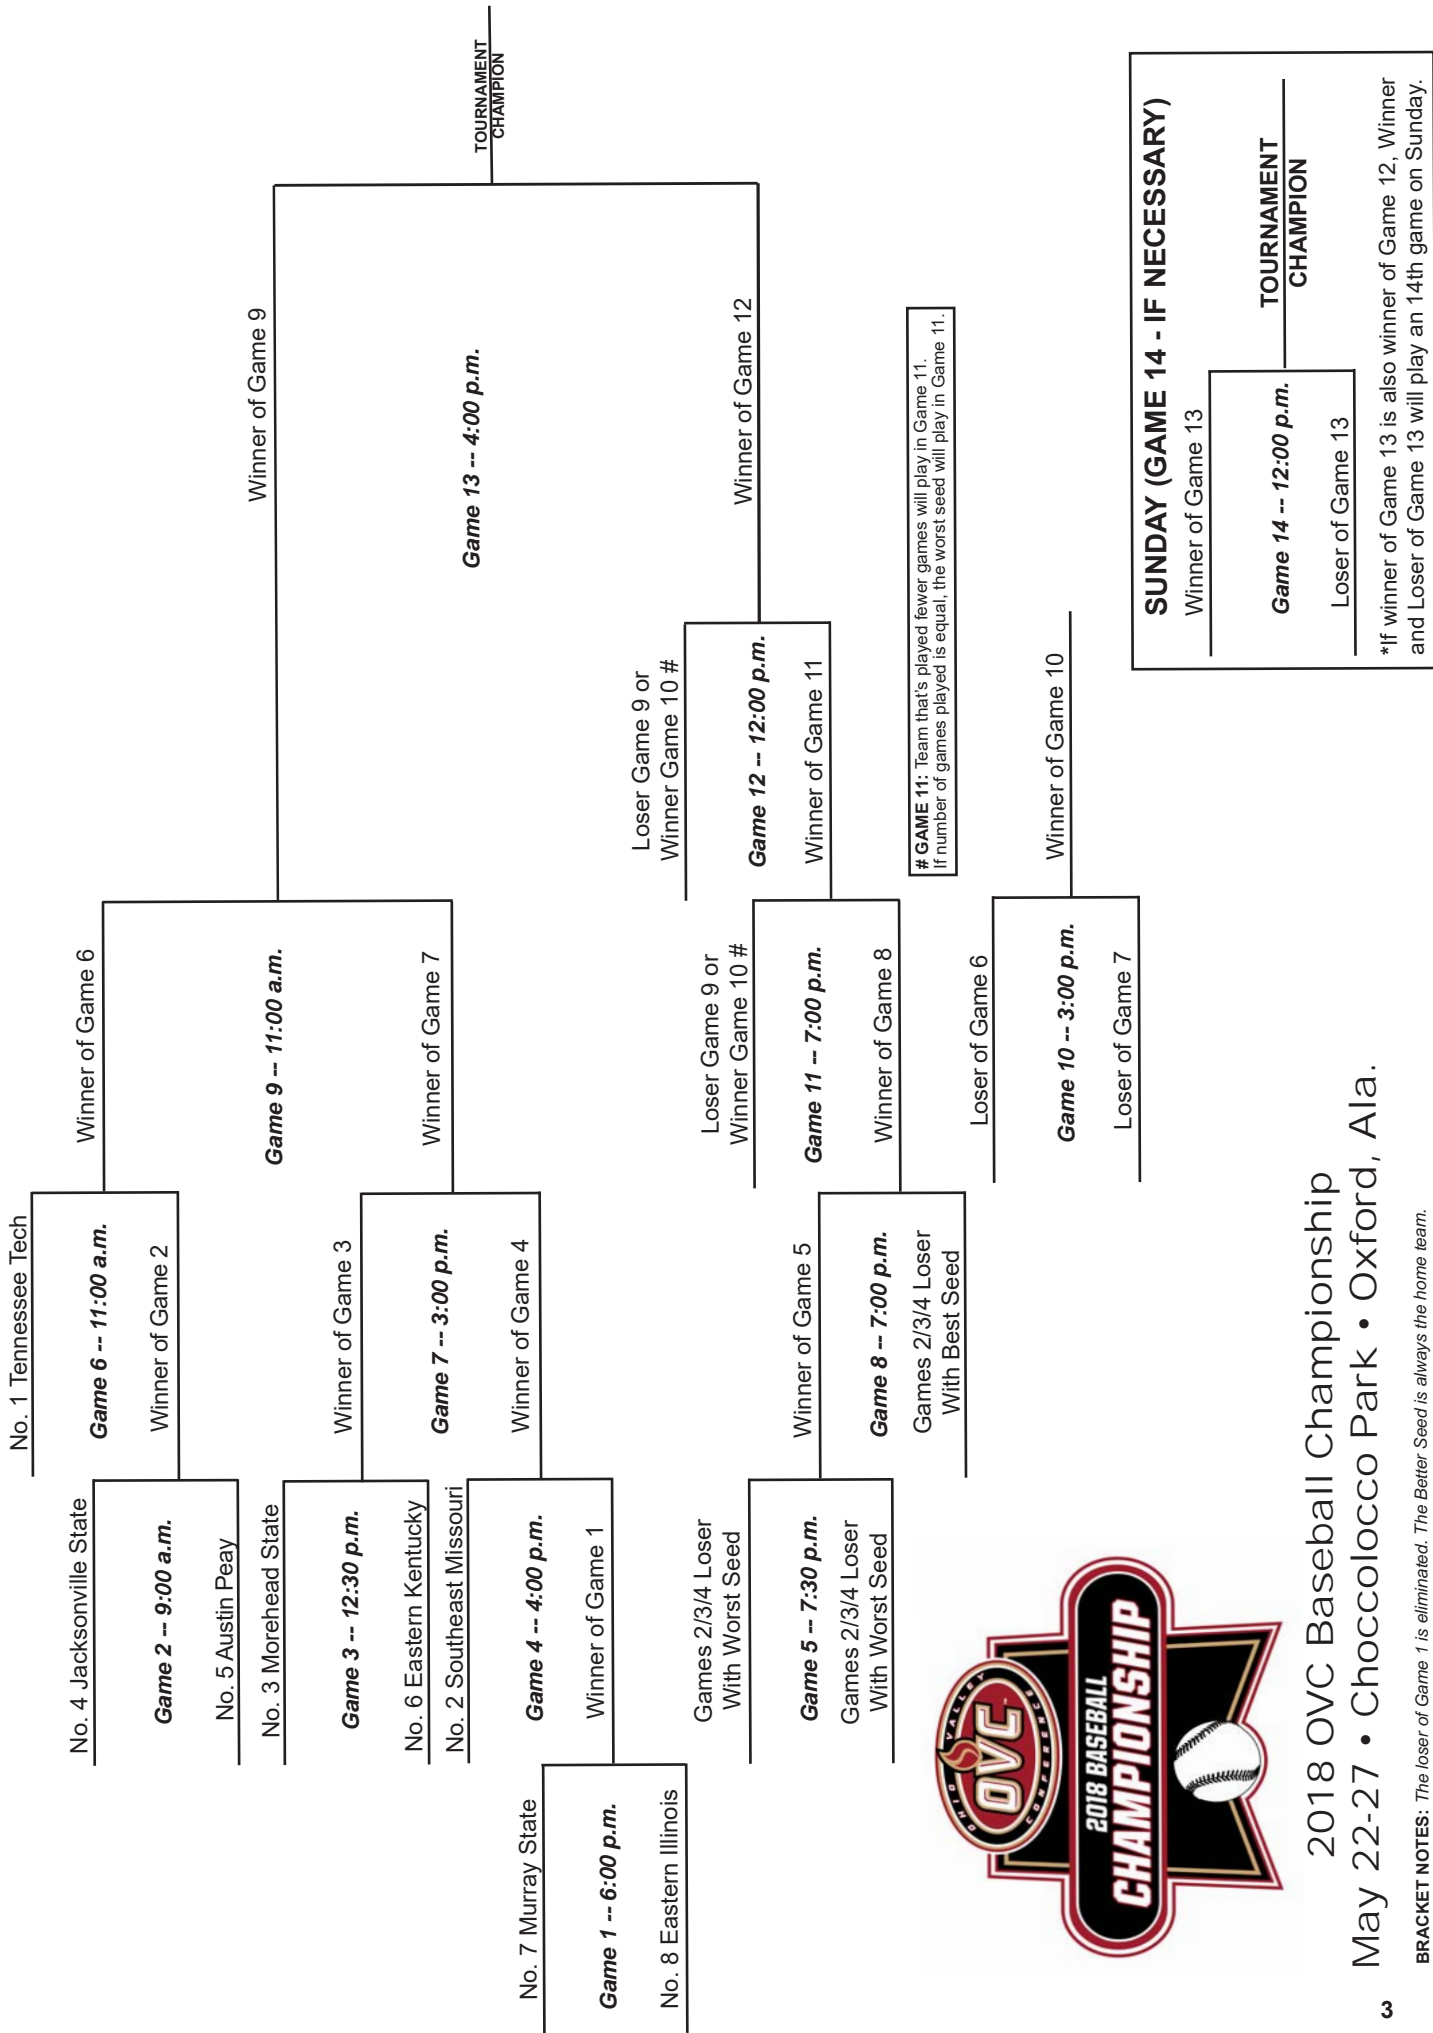

TUESDAY
Game 1

WEDNESDAY
Games 2, 3, 4 & 5

THURSDAY
Games 6, 7 & 8

FRIDAY
Games 9, 10 & 11

SATURDAY
Games 12 & 13

2018 OVC Baseball Championship
May 22-27 • Choccolocco Park • Oxford, Ala.