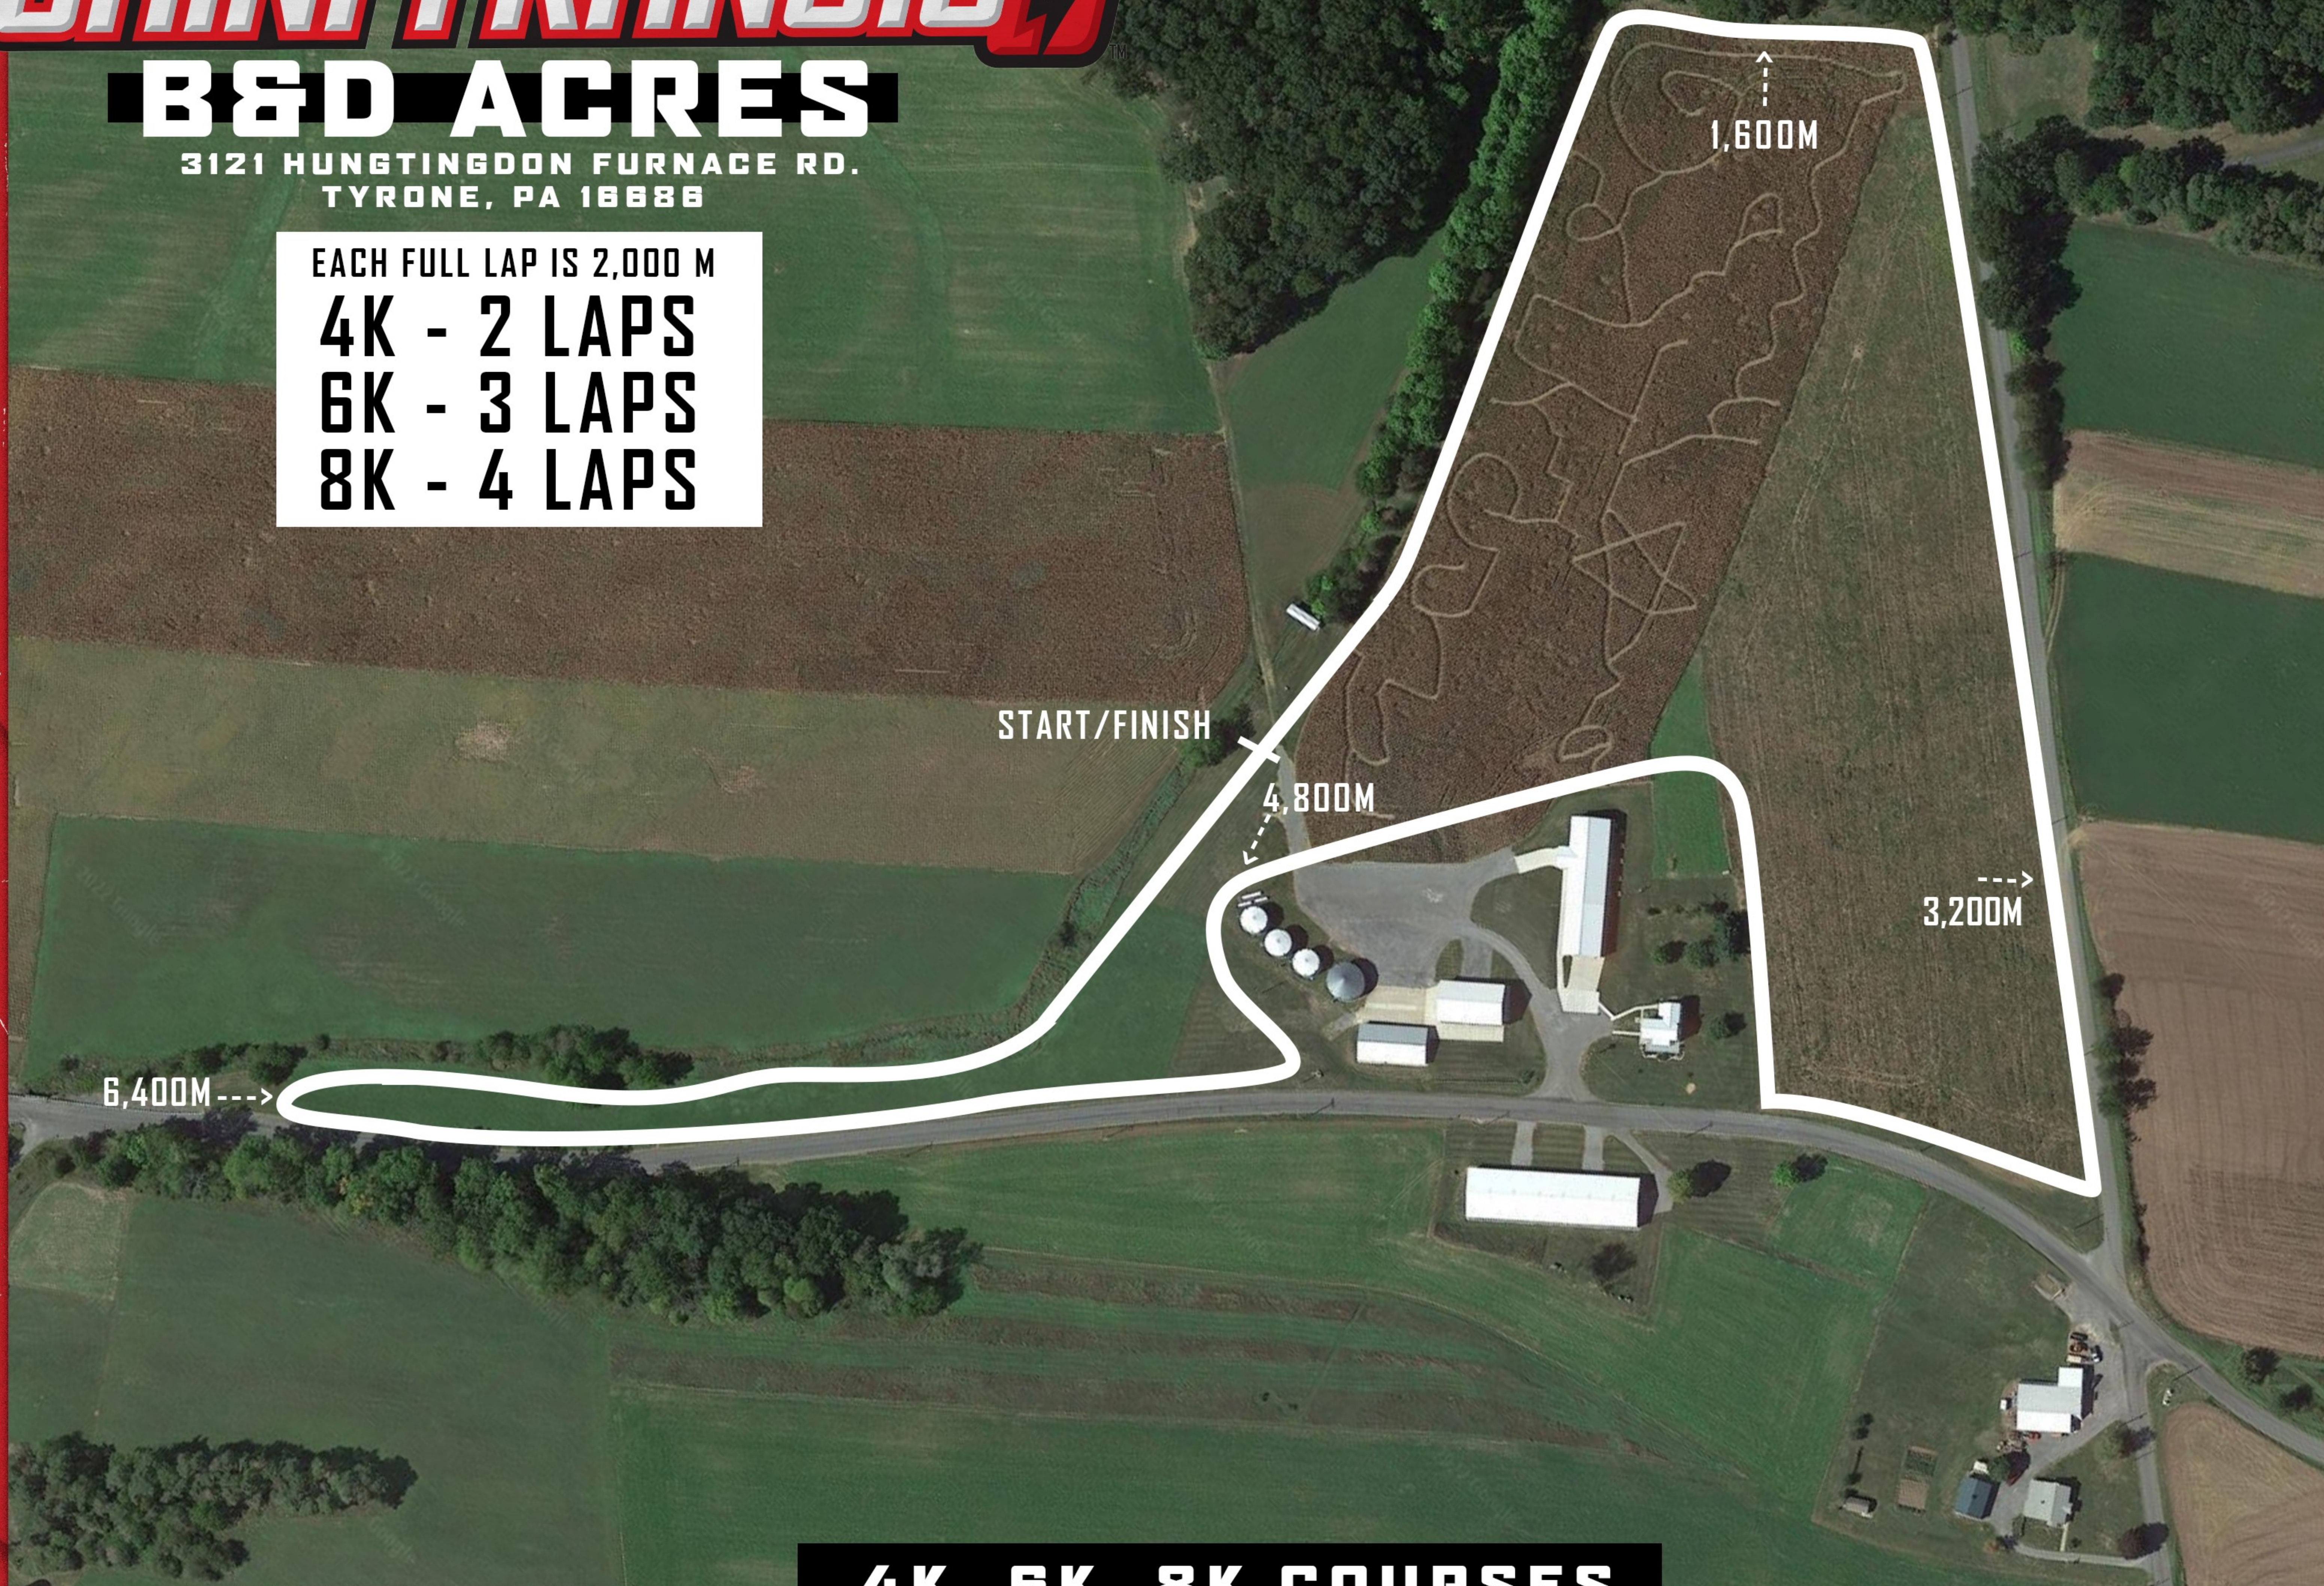

# SAINT FRANCIS

## B&D ACRES

3121 HUNGTINGDON FURNACE RD.  
TYRONE, PA 16888

EACH FULL LAP IS 2,000 M  
**4K - 2 LAPS**  
**6K - 3 LAPS**  
**8K - 4 LAPS**

**4K, 6K, 8K COURSES**