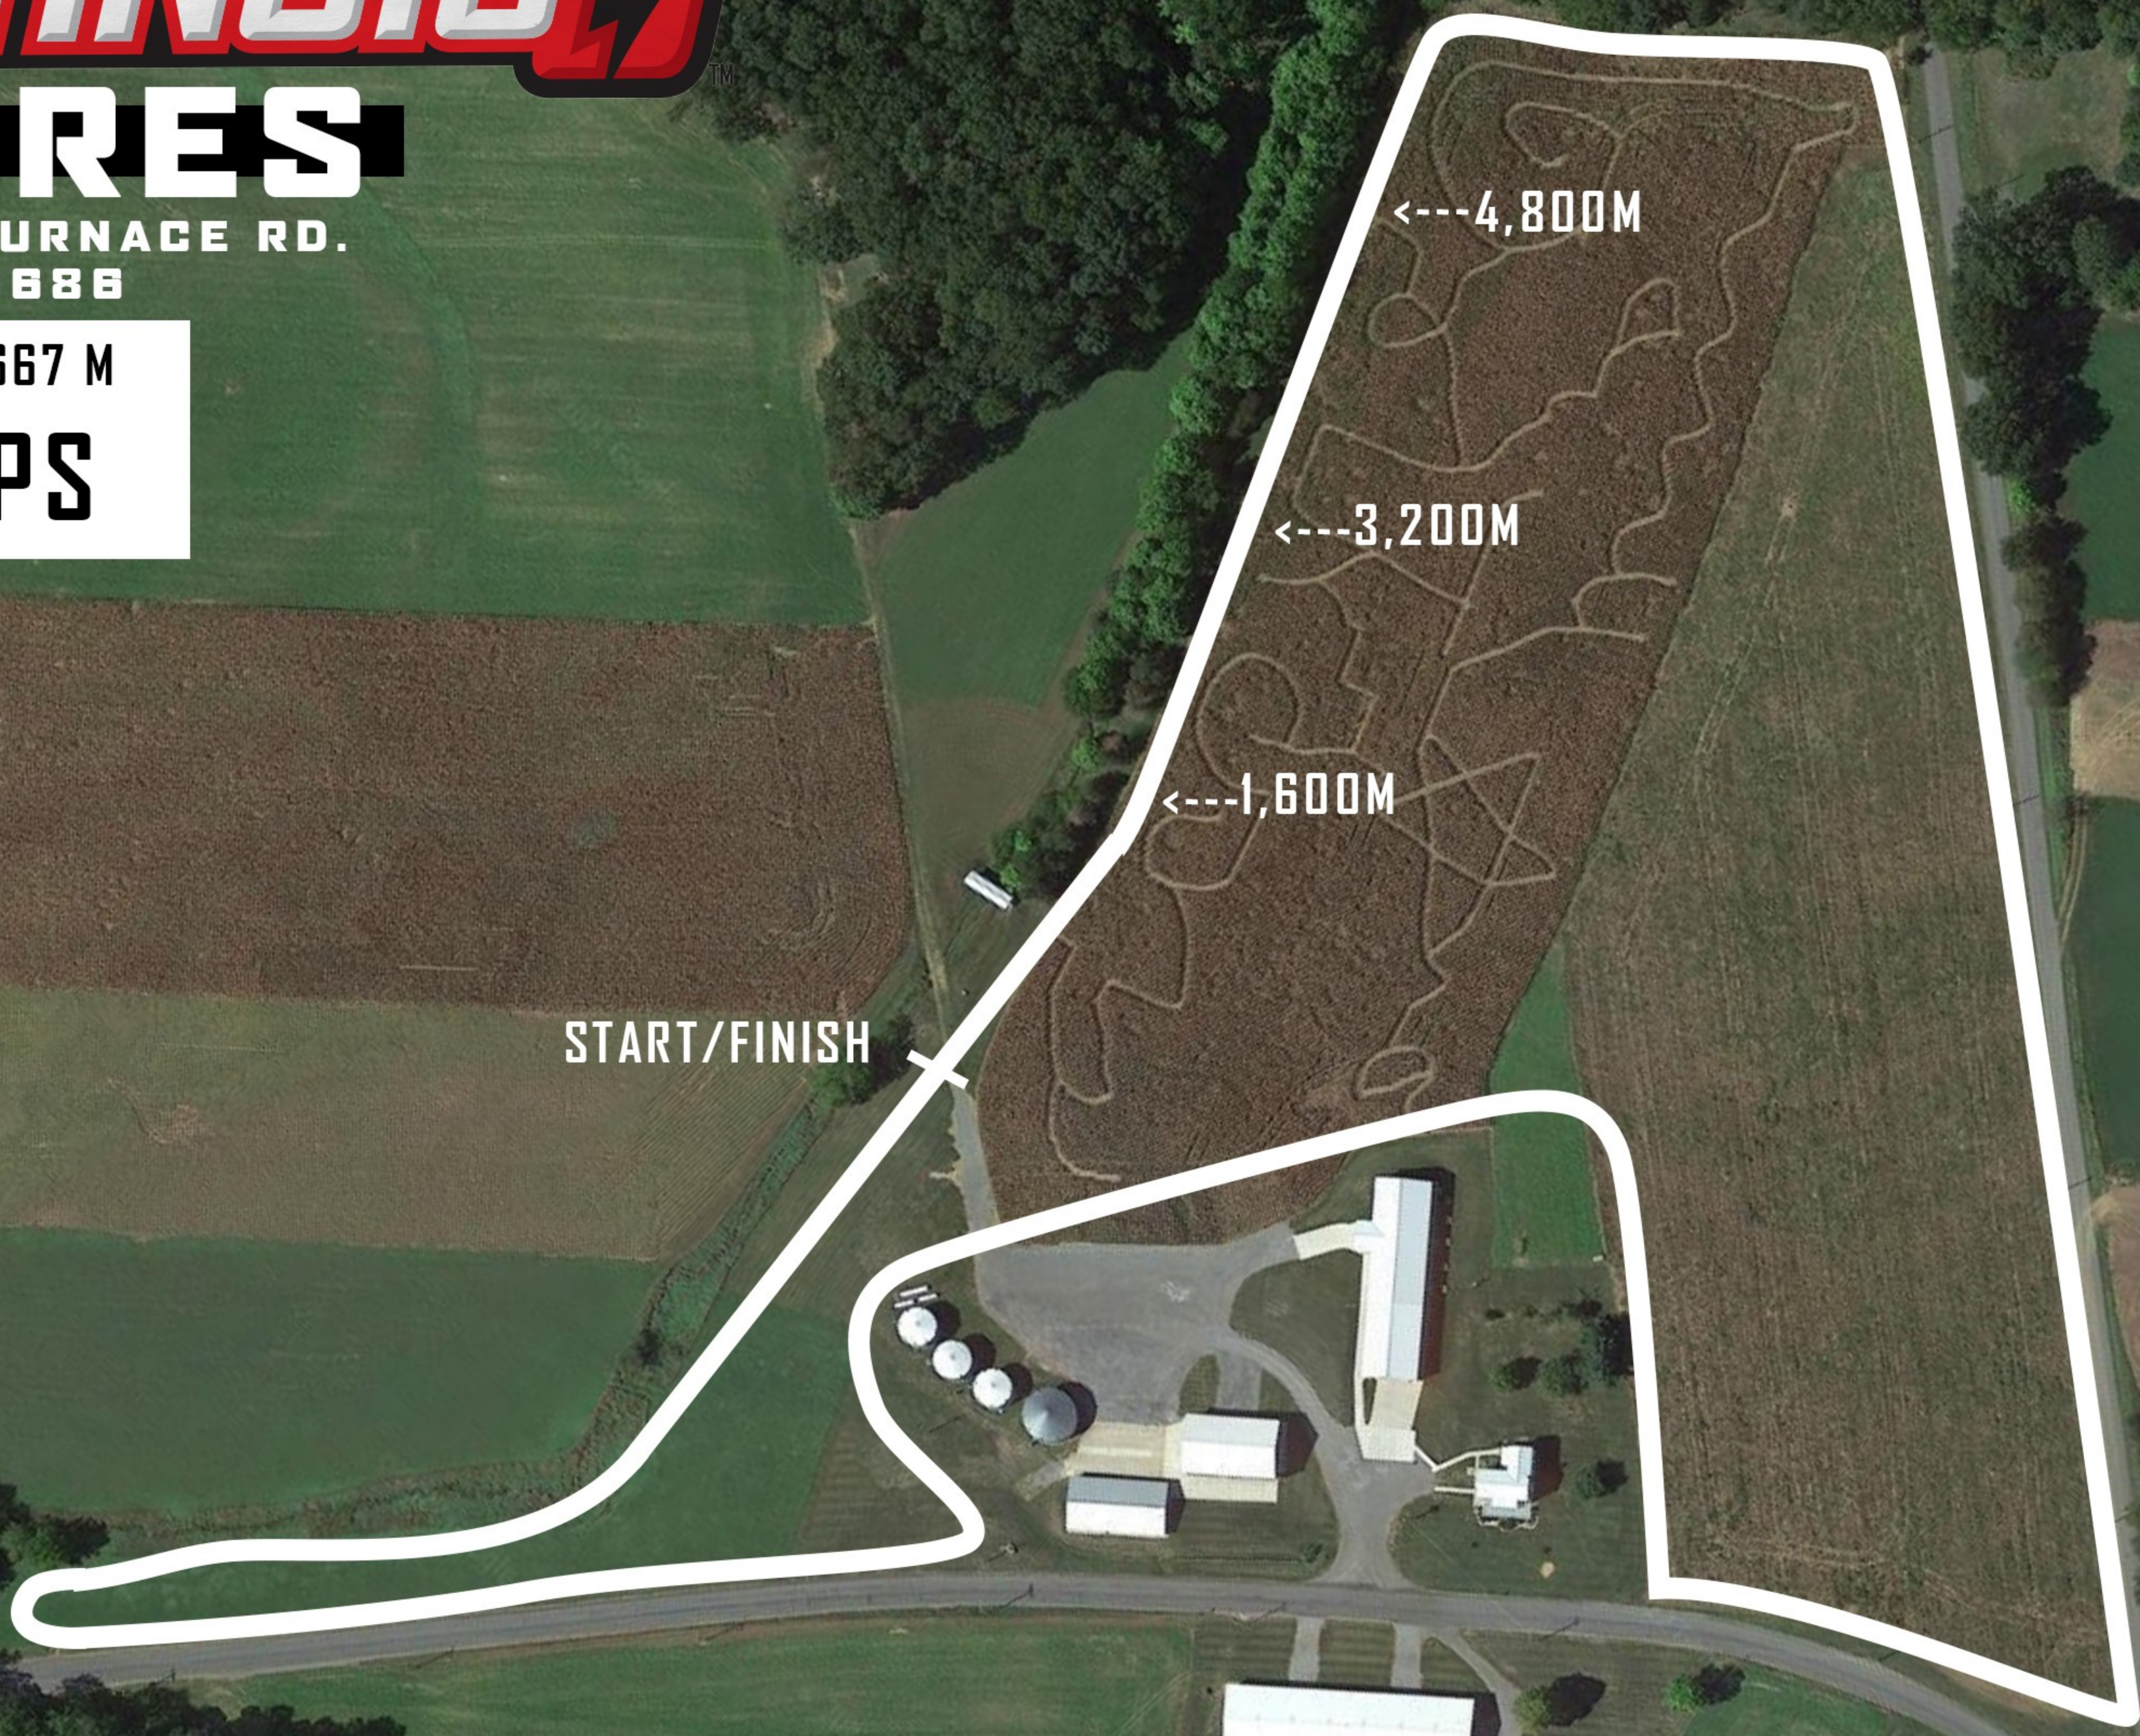

SAINT FRANCIS

B&D ACRES

3121 HUNTINGDON FURNACE RD.
TYRONE, PA 16888

EACH FULL LAP IS 1,667 M
5K - 3 LAPS

5K COURSE