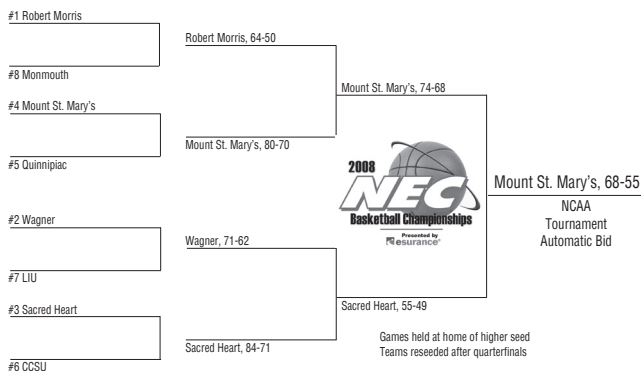

2007-08 FINAL STANDINGS

Team	Conference		Overall	
	Record	Pct.	Record	Pct.
1. Robert Morris	16-2	.889	26-8	.765
2. Wagner	15-3	.833	23-8	.742
3. Sacred Heart	13-5	.722	18-14	.562
4. Mount St. Mary's	11-7	.611	19-15	.559
Quinnipiac	11-7	.611	15-15	.500
6. Central Connecticut State	10-8	.556	14-16	.467
7. LIU	7-11	.389	15-15	.500
8. Fairleigh Dickinson	4-14	.222	8-20	.286
St. Francis Brooklyn	4-14	.222	7-22	.241
Monmouth	4-14	.222	7-24	.226
Saint Francis U	4-14	.222	6-23	.207

2008 NEC TOURNAMENT

2007-08 AWARD WINNERS

MAJOR AWARD WINNERS

Player of the Year

Tony Lee, Robert Morris

Rookie of the Year

Shemik Thompson, CCSU

Defensive Player of the Year

Tristan Blackwood, CCSU