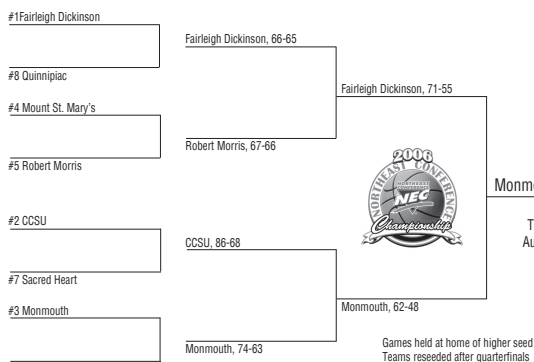

2006 NEC TOURNAMENT

2005-06 AWARD WINNERS

Major Award Winners

Player of the Year
Chad Timberlake, FDU

Rookie of the Year

Jeremy Chappell,
Robert Morris

Defensive Player of the Year

Mychal Kearsse,
Mount St. Mary's