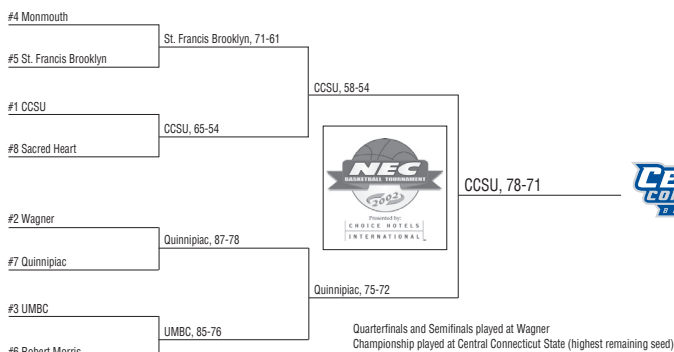

2002 NEC TOURNAMENT

2002 NCAA TOURNAMENT

South Regional - 1st Round
#3 Pittsburgh 71, #14 CCSU 54

2000-01 FINAL STANDINGS

Team	Conference		Overall		Pct.
	Record	Pct.	Record	Pct.	
1. St. Francis Brooklyn	16-4	.800	18-11	.621	
2. Monmouth	15-5	.750	21-10	.677	
3. UMBC	13-7	.650	18-11	.621	
4. LIU	12-8	.600	12-16	.429	
5. Wagner	11-9	.550	16-13	.552	
Central Connecticut State ...	11-9	.550	14-14	.500	
7. Fairleigh Dickinson	10-10	.500	13-15	.464	
8. Saint Francis U	9-11	.450	9-18	.333	
9. Mount St. Mary's	7-13	.350	7-21	.250	
Robert Morris	7-13	.350	7-22	.241	
11. Sacred Heart#	6-14	.300	7-21	.250	
12. Quinnipiac	3-17	.150	6-21	.222	

2000-01 AWARD WINNERS

MAJOR AWARD WINNERS

Player of the Year

Rahsaan Johnson, Monmouth

Rookie of the Year

Peter Mulligan, UMBC

Defensive Player of the Year

Greg Nunn,
St. Francis Brooklyn