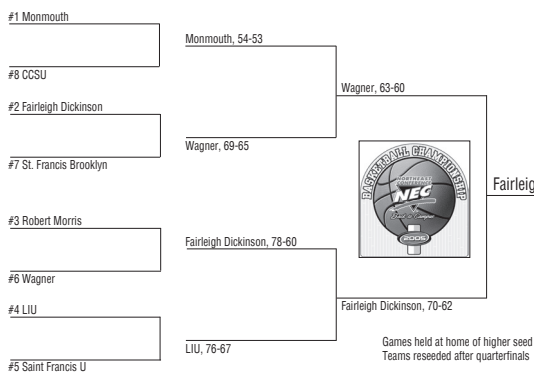

2005 NEC TOURNAMENT

2004-05 AWARD WINNERS

MAJOR AWARD WINNERS

Player of the Year
Blake Hamilton, Monmouth

Rookie of the Year

Allan Sheppard,
St. Francis Brooklyn

Defensive Player of the Year

DeEarnest McLemore,
Wagner