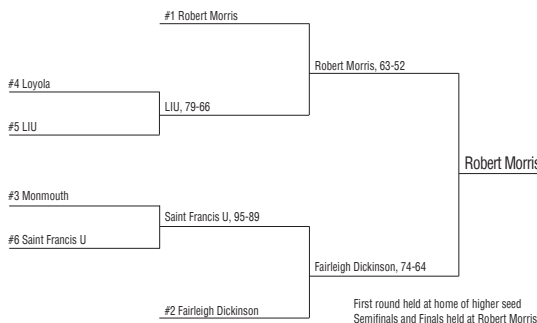

* Ineligible for Conference Tournament

1989 NEC TOURNAMENT

1988-89 AWARD WINNERS

MAJOR AWARD WINNERS

Player of the Year

Vaughn Luton,
Robert Morris

Newcomer of the Year

Desi Wilson,
Fairleigh Dickinson