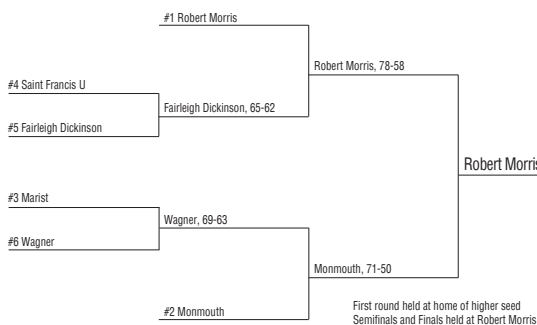

* Ineligible for Conference Tournament

1990 NEC TOURNAMENT

1989-90 AWARD WINNERS

MAJOR AWARD WINNERS

Player of the Year

Desi Wilson,
Fairleigh Dickinson

Newcomer of the Year

Alex Blackwell, Monmouth