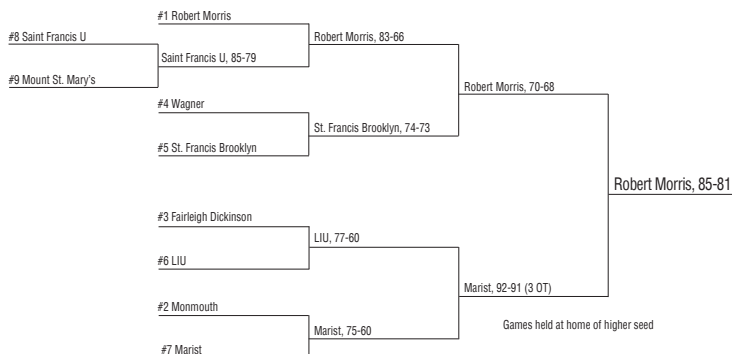

1991-92 FINAL STANDINGS

Team	Conference		Overall	
	Record	Pct.	Record	Pct.
1. Robert Morris	12-4	.750	19-12	.612
2. Monmouth	11-5	.688	20-9	.690
Fairleigh Dickinson	11-5	.688	14-14	.500
4. Wagner	9-7	.563	16-12	.571
5. St. Francis Brooklyn	8-8	.500	15-14	.517
6. LIU	7-9	.438	11-18	.379
7. Marist	6-10	.375	10-20	.333
8. Saint Francis U	5-11	.313	13-16	.448
9. Mount St. Mary's	3-13	.188	6-22	.214

1992 NEC TOURNAMENT