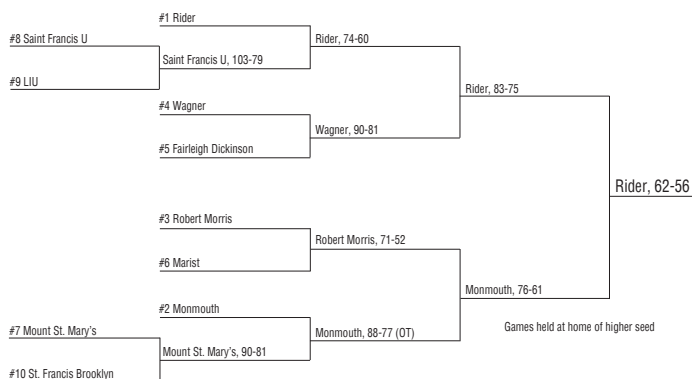

NEC SEASON REVIEWS

1993-94 FINAL STANDINGS

Team	Conference		Overall	
	Record	Pct.	Record	Pct.
1. Rider.....	14-4	.778	21-9	.700
2. Monmouth.....	13-5	.722	18-11	.621
3. Robert Morris.....	11-7	.611	14-14	.500
Wagner.....	11-7	.611	16-12	.571
5. Fairleigh Dickinson.....	10-8	.556	14-13	.519
Marist.....	10-8	.556	14-13	.519
7. Mount St. Mary's.....	9-9	.500	13-15	.464
Saint Francis U.....	9-9	.500	13-15	.464
9. LIU.....	2-16	.111	3-24	.111
10. St. Francis Brooklyn.....	1-17	.056	1-26	.000

1994 NEC TOURNAMENT