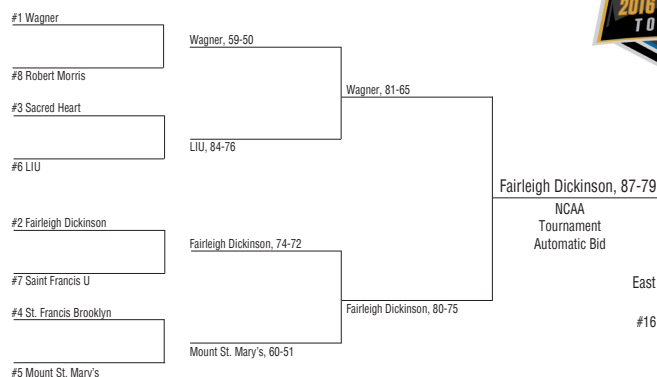

* NEC Tournament participants

2016 NEC BASKETBALL CHAMPIONSHIPS

All Games Held At Home Of Higher Seed • Teams Reseeded After Quarterfinals
Quarterfinals (March 2) • Semifinals (March 5) • Championship (March 8)