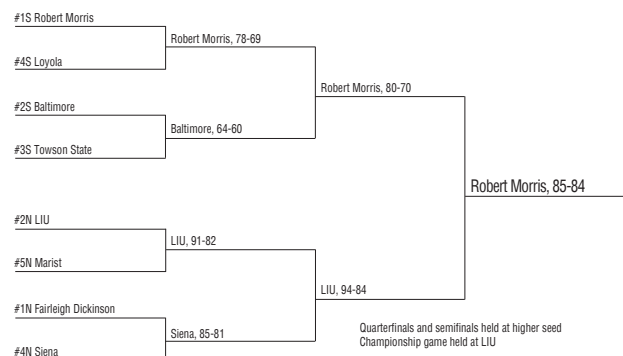

1982 NEC TOURNAMENT

1982 NCAA Tournament
Midwest Regional - 1st Round
#5 Indiana 94, #12 Robert Morris 62

NORTHEAST CONFERENCE HISTORY

NEC HALL OF FAME (est. 2010)

2010			
Terrance Bailey	Wagner	Player	
Jim Phelan	Mount St. Mary's	Coach	
2011			
Tom Green	FDU	Coach	
Rik Smits	Marist	Player	
2012			
Desi Wilson	FDU	Player	
2013			
Myron Walker	Robert Morris	Player	
2014			
Corsley Edwards	CCSU	Player	
2017			
Howie Dickenman	CCSU	Coach	
Mike Iuzzolino	Saint Francis U	Player	
2018			
Chris McGuthrie	Mount St. Mary's	Player	
2019			
Jermaine Hall	Wagner	Player	

NEC 25TH ANNIVERSARY ALL-TIME TEAM

To commemorate the league's Silver Anniversary (selected in January, 2006).

Joe Anderson	Saint Francis U	1987-91
Terrance Bailey	Wagner	1983-87
Alex Blackwell	Monmouth	1989-92
Corsley Edwards	CCSU	1998-02
Mike Iuzzolino	Saint Francis U	1989-91
Charles Jones	LIU	1996-98
Mike Morrison	Loyola (MD)	1985-89
Carey Scurry	LIU	1982-85
Rik Smits	Marist	1984-88
Desi Wilson	FDU	1988-91
Charles Jones	LIU	1996-98
Carey Scurry	LIU	1982-85

WHAT MIGHT HAVE BEEN

Originally founded as the ECAC Metro Athletic Conference in 1981, league administrators and school officials decided the conference needed a facelift in 1988. The following names were banded about before ultimately deciding on Northeast Conference: North Shore, Eastern, Northeastern, Northeast, Northern, Eastern Private Intercollegiate, Big North, Great North

NEC ACADEMIC ALL-AMERICANS

Former Sacred Heart center Kibwe Trim became the sixth Academic All-American in NEC history when he was tabbed to the ESPN The Magazine first team as a senior in 2005-06. He became the second NEC player to earn first team distinction, joining Saint Francis U's Mike Iuzzolino, who was named Academic All-American of the Year in 1990-91. Two-time recipient Rob Krimmel of Saint Francis U is in his first year as head coach at his alma mater.

NEC Basketball Academic All-Americans

Dave Calloway	Monmouth	Third Team	1989-90
Mike Iuzzolino	Saint Francis U	First Team	1990-91
Rob Krimmel	Saint Francis U	Third Team	1998-99
Rob Krimmel	Saint Francis U	Second Team	1999-00
Dedrick Dye	Wagner	Third Team	2002-03
Kibwe Trim	Sacred Heart	First Team	2005-06

IT WAS FUN WHILE IT LASTED

The NEC has gone through various incarnations over the last 32 years. Listed below are institutions that once held membership in the NEC and their years of involvement.

Towson	1981-82	UMBC	1998-03
Baltimore	1981-83	Monmouth	1985-13
Siena	1981-84	Quinnipiac	1998-13
Loyola (MD)	1981-89		
Marist	1981-97		
Rider	1992-97