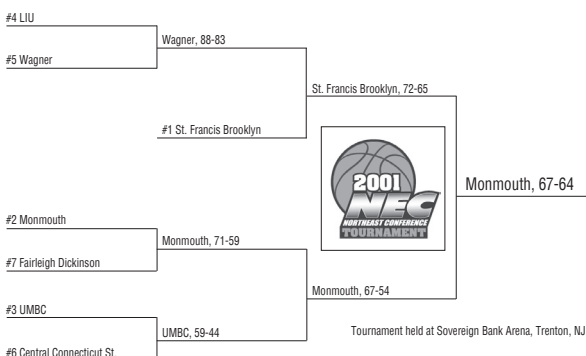

2001 NEC TOURNAMENT

2001 NCAA TOURNAMENT

Midwest Regional - 1st Round
#1 Duke 95, #16 Monmouth 52