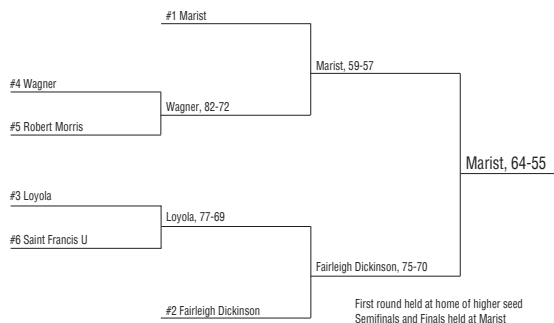

1987 NEC TOURNAMENT