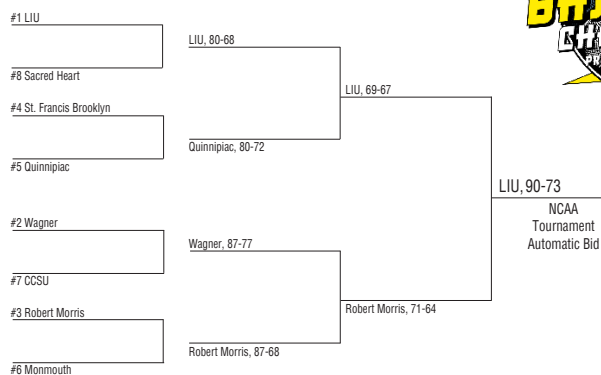

* NEC Tournament participants

2012 NEC BASKETBALL CHAMPIONSHIPS

All Games Held At Home Of Higher Seed • Teams Reseeded After Quarterfinals
Quarterfinals (March 1) • Semifinals (March 4) • Championship (March 7)