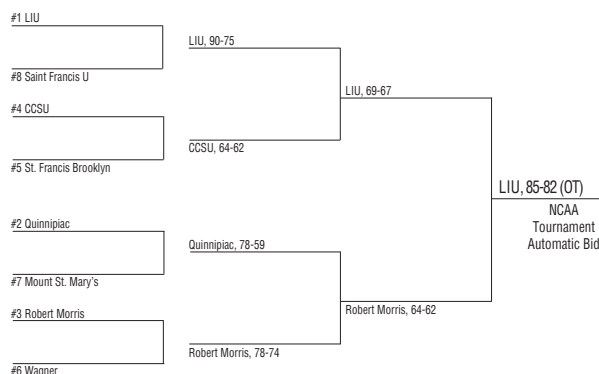

2010-11 FINAL STANDINGS

School	NEC	Pct.	Overall	Pct.	Streak	Home	Away	Neutral
1. LIU*^A	16-2	.889	27-6	.818	L1	14-2	13-3	0-1
2. Quinnipiac*	13-5	.722	22-10	.688	L2	12-6	9-4	1-0
3. Robert Morris*	12-6	.667	18-14	.562	L1	11-2	7-12	0-0
4. Central Connecticut State*	11-7	.611	19-12	.613	L1	12-2	6-10	1-0
5. St. Francis Brooklyn*	10-8	.556	15-15	.500	L1	10-3	5-10	0-2
6. Wagner*	9-9	.500	13-17	.433	L5	8-5	5-12	0-0
Mount St. Mary's*	9-9	.500	11-21	.344	L1	8-5	3-16	0-0
8. Bryant	7-11	.389	9-21	.300	L4	5-8	3-12	1-1
Saint Francis U*	7-11	.389	9-21	.300	L2	7-5	2-16	0-0
10. Sacred Heart	6-12	.333	11-18	.379	W1	5-7	6-10	0-1
11. Monmouth	5-13	.278	9-21	.300	L3	5-10	2-11	2-0
12. Fairleigh Dickinson	3-15	.167	5-24	.172	L1	3-11	2-13	0-0

* NEC Tournament participants

^A NEC Tournament champion

2011 NEC BASKETBALL CHAMPIONSHIPS

All Games Held At Home Of Higher Seed • Teams Reseeded After Quarterfinals
Quarterfinals (March 3) • Semifinals (March 6) • Championship (March 9)

2011 NCAA TOURNAMENT
East Region - 2nd Round - 3/18/11
Charlotte, NC
#2 North Carolina 102, #15 LIU 87