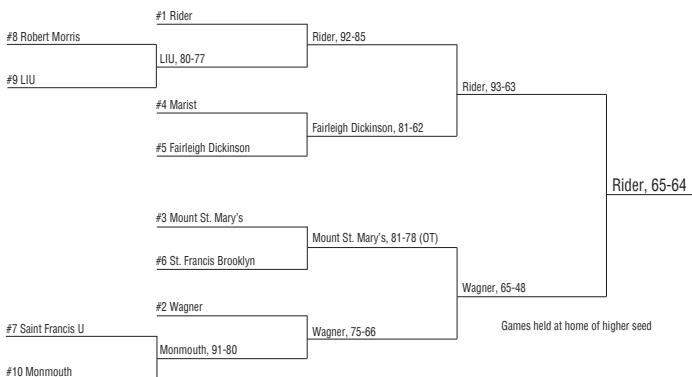

1993 NEC TOURNAMENT