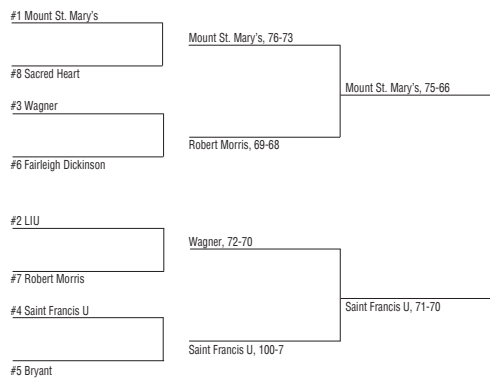

2016-17 FINAL STANDINGS

School	NEC	Pct.	Overall	Pct.	Streak	Home	Away	Neutral
1. Mount St. Mary's *	14-4	0.778	20-16	0.556	L1	11-4	8-11	1-1
2. LIU *	13-5	0.722	20-12	0.625	L1	9-6	9-6	2-0
3. Wagner *	11-7	0.611	16-14	0.533	L1	8-7	8-7	0-0
Saint Francis U *	11-7	0.611	17-17	0.500	L1	8-6	9-11	0-0
5. Robert Morris *	9-9	0.500	14-19	0.424	L1	7-7	6-12	1-0
Bryant *	9-9	0.500	12-20	0.375	L1	9-5	2-15	1-0
Fairleigh Dickinson *	9-9	0.500	11-19	0.367	L6	7-4	3-14	1-1
8. Sacred Heart *	8-10	0.444	13-19	0.406	L4	6-8	6-10	1-1
9. Central Connecticut	4-14	0.222	6-23	0.207	L1	3-9	3-14	0-0
10. St. Francis Brooklyn	2-16	0.111	4-27	0.129	L16	3-10	0-16	1-1

* NEC Tournament participants

2017 NEC BASKETBALL CHAMPIONSHIPS

All Games Held At Home Of Higher Seed • Teams Reseeded After Quarterfinals
Quarterfinals (March 1) • Semifinals (March 4) • Championship (March 7)