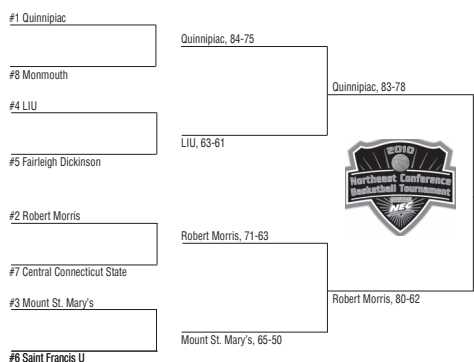

NEC SEASON REVIEWS

2009-10 FINAL STANDINGS

Team	Conference		Overall	
	Record	Pct.	Record	Pct.
1. Quinnipiac.....	15-3	.833	23-10	.697
Robert Morris.....	15-3	.833	23-12	.657
3. Mount St. Mary's.....	12-6	.667	16-15	.516
4. LIU.....	11-7	.611	14-17	.452
5. Fairleigh Dickinson.....	10-8	.556	11-21	.344
6. Central Connecticut State.....	9-9	.500	12-18	.400
Saint Francis U.....	9-9	.500	11-19	.367
8. Monmouth.....	8-10	.444	12-19	.387
St. Francis Brooklyn.....	8-10	.444	11-18	.379
10. Sacred Heart.....	7-11	.389	14-15	.483
11. Wagner.....	3-15	.167	5-26	.161
12. Bryant#.....	1-17	.056	1-29	.033

Ineligible for NEC Tournament

2010 NEC TOURNAMENT