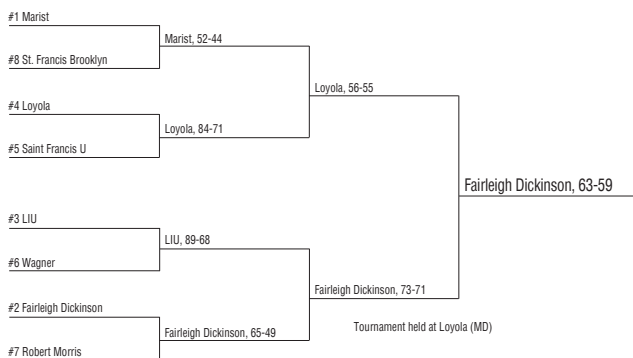

1985 NEC TOURNAMENT

1984-85 AWARD WINNERS

MAJOR AWARD WINNERS

Player of the Year

Carey Scurry, LIU

Newcomer of the Year

Rik Smits, Marist