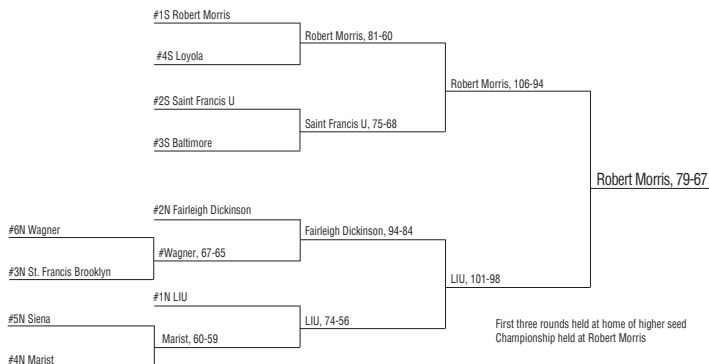

1983 NEC TOURNAMENT

1982-83 AWARD WINNERS

Major Award Winners

Player of the Year

Steve Smith, Marist

Newcomer of the Year

Kevin House, Loyola (MD)