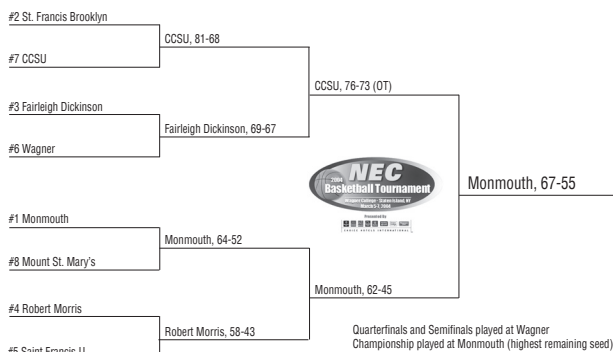

2003-04 FINAL STANDINGS

Team	Conference		Overall	
	Record	Pct.	Record	Pct.
1. Monmouth.....	12-6	.667	21-12	.636
St. Francis Brooklyn.....	12-6	.667	15-13	.536
3. Fairleigh Dickinson.....	11-7	.611	17-12	.586
4. Robert Morris.....	10-8	.556	14-15	.483
Saint Francis U.....	10-8	.556	13-15	.464
Wagner.....	10-8	.556	13-16	.448
7. Central Connecticut State...9-9		.500	14-14	.500
8. Sacred Heart.....	8-10	.444	12-15	.444
Mount St. Mary's.....	8-10	.444	10-19	.345
10. Quinnipiac.....	5-13	.278	9-20	.310
11. LIU.....	4-14	.222	8-19	.296

2004 NEC TOURNAMENT