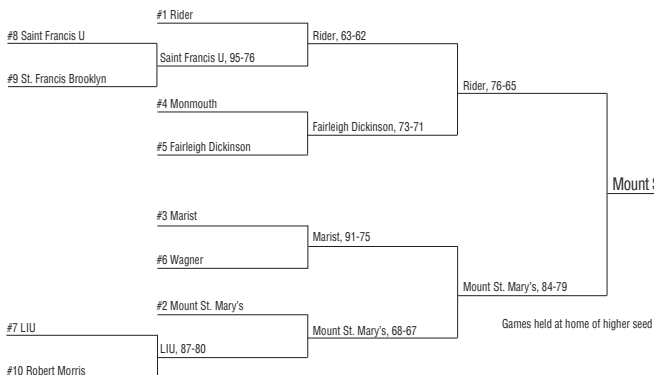

1995 NEC TOURNAMENT

1994-95 AWARD WINNERS

MAJOR AWARD WINNERS

Player of the Year

Joe Griffin, LIU

Newcomer of the Year

Rahshon Turner,
Fairleigh Dickinson

Coach of the Year

Dave Magarity, Marist

ALL-STARS

ALL-CONFERENCE FIRST TEAM

Joe Griffin.....LIU
Izett Buchanan.....MAR
John Giraldo.....MU
Deon Hames.....RID
Chris McGuthrie.....MSM
Charles Smith.....RID
Alan Tomidy.....MAR

ALL-CONFERENCE SECOND TEAM

Danny Basile.....MAR
Antwan Dasher.....FDU
Riley Inge.....MSM
Tony Rice.....WC
Gabe Jackson.....RMU
Milan Rikic.....WC
Michael Watson.....MSM

ALL-NEWCOMER TEAM

Rahshon Turner.....FDU
Bacari Alexander.....RMU
Kevin McPeck.....RID
Matthew Picinic.....LIU
Dan Seigle.....WC
Eric Taylor.....SFU

ALL-TOURNAMENT TEAM

MVP - Silas Cheung.....MSM
Randy Edney.....MSM
Joe Griffin.....LIU
Deon Hames.....RID
Riley Inge.....MSM
Charles Smith.....RID

1995 NCAA TOURNAMENT

Midwest Regional - 1st Round

#1 Kentucky 113, #16 Mount St. Mary's 67