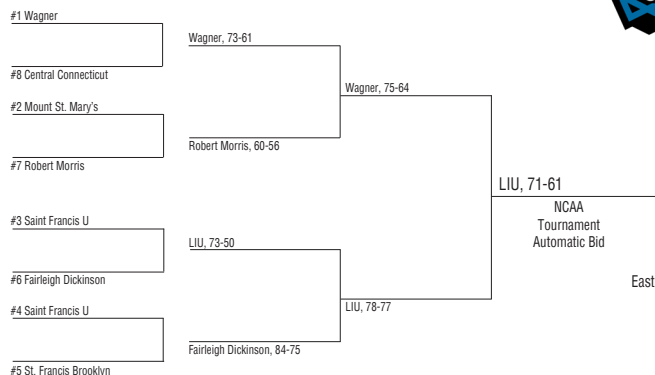

* NEC Tournament participants

2018 NEC BASKETBALL CHAMPIONSHIPS

All Games Held At Home Of Higher Seed • Teams Reseeded After Quarterfinals
Quarterfinals (Feb. 28) • Semifinals (Mar. 3) • Championship (March 6)