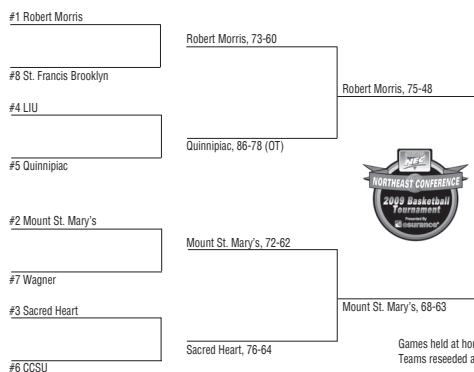

2009 NEC TOURNAMENT