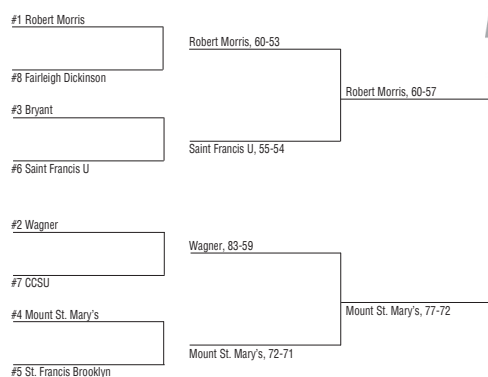

NEC SEASON REVIEWS

2013-14 FINAL STANDINGS

School	NEC	Pct.	Overall	Pct.	Streak	Home	Away	Neutral
1. Robert Morris *	14-2	0.875	22-14	0.611	L1	12-3	10-11	0-0
2. Wagner *	12-4	0.750	19-12	0.613	L1	10-3	8-7	1-2
3. Bryant *	10-6	0.625	18-14	0.563	L1	11-4	7-9	0-1
4. St. Francis Brooklyn *	9-7	0.563	18-14	0.563	L1	10-3	7-11	1-0
Mount St. Mary's *	9-7	0.563	16-17	0.485	L1	10-3	6-13	0-1
6. Central Connecticut *	7-9	0.438	11-19	0.367	L1	5-9	6-10	0-0
Saint Francis U *	7-9	0.438	10-21	0.323	L1	5-8	5-13	0-0
8. Fairleigh Dickinson *	6-10	0.375	10-21	0.323	L4	6-5	4-14	0-2
9. LIU	4-12	0.250	9-20	0.310	L2	5-7	4-11	0-2
10. Sacred Heart	2-14	0.125	5-26	0.161	L1	1-10	4-13	0-3

* NEC Tournament participants

2014 NEC BASKETBALL CHAMPIONSHIPS

All Games Held At Home Of Higher Seed • Teams Reseeded After Quarterfinals
Quarterfinals (March 5) • Semifinals (March 8) • Championship (March 11)