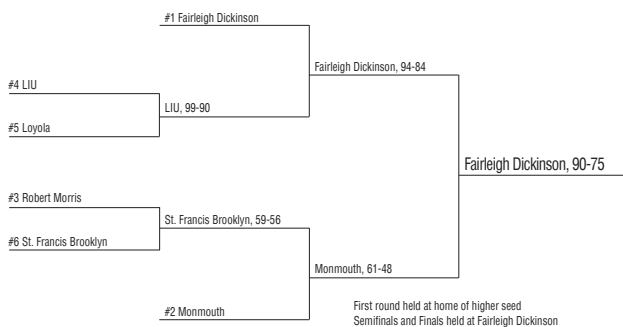

1987-88 FINAL STANDINGS

Team	Conference		Overall	
	Record	Pct.	Record	Pct.
1. Fairleigh Dickinson	13-3	.813	23-7	.767
Marist*	13-3	.813	18-9	.667
3. Monmouth	11-5	.688	16-13	.552
4. Robert Morris	9-7	.563	14-14	.500
5. LIU	8-8	.500	14-14	.500
6. Loyola	6-10	.375	8-22	.267
7. St. Francis Brooklyn	5-11	.313	11-18	.379
8. Saint Francis U	4-12	.250	7-20	.259
9. Wagner	3-13	.188	9-18	.333

* Ineligible for Conference Tournament

1988 NEC TOURNAMENT