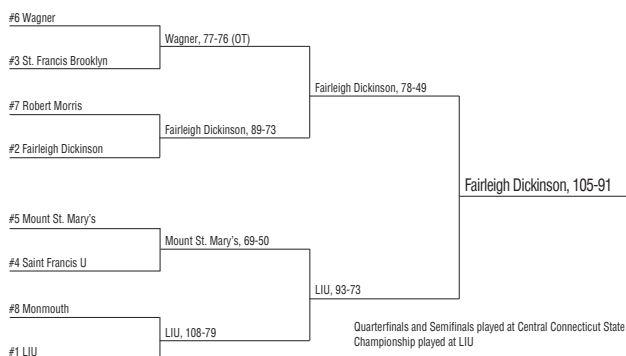

1998 NEC TOURNAMENT

1998 NCAA TOURNAMENT

Midwest Regional - 1st Round
#2 Connecticut 93, #15 Fairleigh Dickinson 85

1996-97 FINAL STANDINGS

Team	Conference		Overall	
	Record	Pct.	Record	Pct.
1. LIU.....	15-3	.833	21-9	.700
2. Fairleigh Dickinson.....	13-5	.722	18-10	.643
3. Monmouth.....	12-6	.667	18-11	.621
4. Rider.....	10-8	.556	14-14	.500
Mount St. Mary's.....	10-8	.556	14-13	.519
6. Saint Francis U.....	9-9	.500	12-15	.444
7. St. Francis Brooklyn.....	7-11	.389	13-15	.464
Wagner.....	7-11	.389	10-17	.370
9. Marist.....	4-14	.222	6-22	.214
10. Robert Morris.....	3-15	.167	4-23	.148

2000-01 AWARD WINNERS

MAJOR AWARD WINNERS

Player of the Year
Charles Jones, LIU

Newcomer of the Year

Richie Parker, LIU