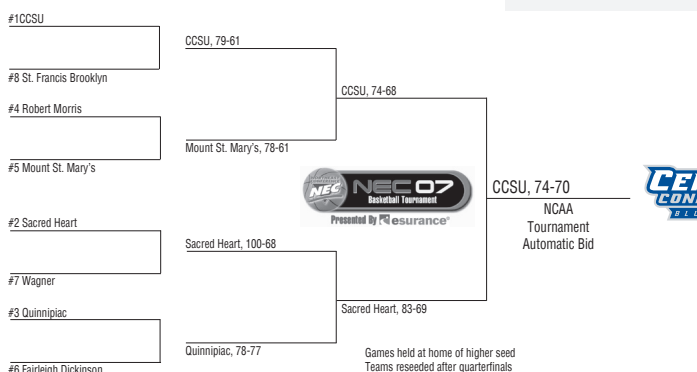

2007 NEC TOURNAMENT