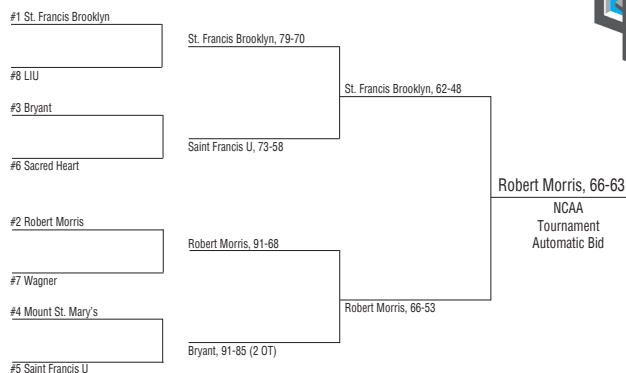

2014-15 FINAL STANDINGS

School	NEC	Pct.	Overall	Pct.	Streak	Home	Away	Neutral
1. St. Francis Brooklyn *	15-3	0.833	23-12	0.657	L2	13-4	10-7	0-1
2. Robert Morris *	12-6	0.667	20-15	0.571	L1	10-6	8-9	2-0
Bryant *	12-6	0.667	16-15	0.516	L1	9-5	7-10	0-0
4. Mount St. Mary's *	11-7	0.611	15-15	0.500	L1	9-4	6-11	0-0
5. Saint Francis U *	9-9	0.500	16-16	0.500	L2	10-3	6-13	0-0
Sacred Heart *	9-9	0.500	15-17	0.469	L1	10-6	4-11	1-0
7. LIU *	8-10	0.444	12-18	0.400	L5	6-8	6-9	0-1
Wagner *	8-10	0.444	10-20	0.333	L3	8-5	2-15	0-0
9. Fairleigh Dickinson	3-15	0.167	8-21	0.276	W1	4-9	4-12	0-0
Central Connecticut	3-15	0.167	5-26	0.161	L2	4-9	1-14	0-3

* NEC Tournament participants

2015 NEC BASKETBALL CHAMPIONSHIPS

All Games Held At Home Of Higher Seed • Teams Reseeded After Quarterfinals
Quarterfinals (March 4) • Semifinals (March 7) • Championship (March 10)