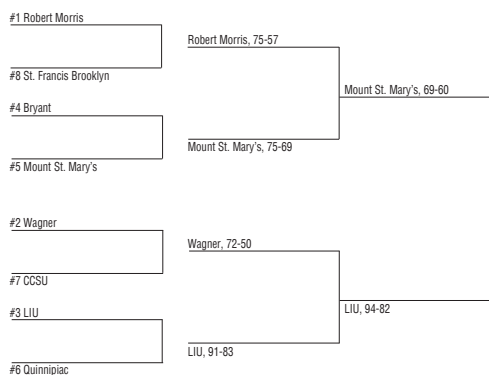

2012-13 FINAL STANDINGS

School	NEC	Pct.	Overall	Pct.	Streak	Home	Away	Neutral
1. Robert Morris *	14-4	0.778	24-11	0.686	L1	13-3	10-7	1-1
2. Bryant *	12-6	0.667	19-12	0.613	L2	11-5	8-7	0-0
Wagner *	12-6	0.667	19-12	0.613	L1	11-3	7-9	1-0
LIU *	12-6	0.667	20-14	0.588	L1	13-4	7-9	0-1
5. Mount St. Mary's *	11-7	0.611	18-14	0.563	L1	10-2	8-12	0-0
Quinnipiac *	11-7	0.611	15-16	0.484	L2	8-6	7-8	0-2
7. Central Connecticut *	9-9	0.500	13-17	0.433	L2	6-6	7-10	0-1
8. St. Francis Brooklyn *	8-10	0.444	12-18	0.400	L1	6-6	6-11	0-1
9. Sacred Heart	7-11	0.389	9-20	0.310	L7	5-7	3-13	1-0
10. Monmouth	5-13	0.278	10-21	0.323	L4	5-8	3-13	2-0
Saint Francis U	5-13	0.278	5-24	0.172	L2	3-10	2-14	0-0
12. Fairleigh Dickinson	2-16	0.111	7-24	0.226	L15	2-10	3-14	2-0

* NEC Tournament participants

2013 NEC BASKETBALL CHAMPIONSHIPS

All Games Held At Home Of Higher Seed • Teams Reseeded After Quarterfinals
Quarterfinals (March 6) • Semifinals (March 9) • Championship (March 12)

LIU, 91-70
NCAA
Tournament
Automatic Bid

2013 NCAA TOURNAMENT
East Region - Opening Round - 3/20/13
Dayton, OH
#16 James Madison 68, #16 LIU 55