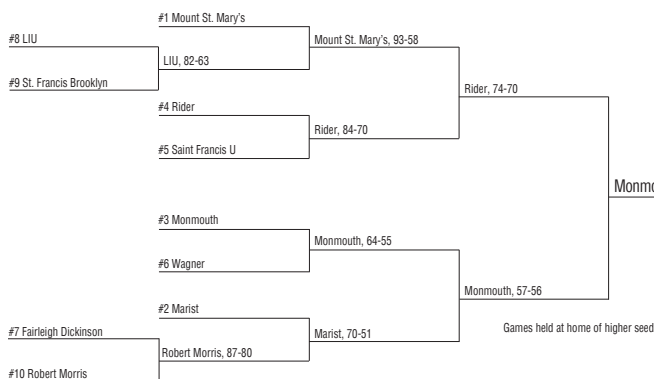

1995-96 FINAL STANDINGS

Team	Conference		Overall	
	Record	Pct.	Record	Pct.
1. Mount St. Mary's.....	16-2	.889	21-8	.724
2. Marist.....	14-4	.778	22-7	.759
Monmouth.....	14-4	.778	20-10	.667
4. Rider.....	12-6	.667	19-11	.633
5. Saint Francis U.....	11-7	.611	13-14	.481
6. Wagner.....	7-11	.389	10-17	.370
7. Fairleigh Dickinson.....	6-12	.333	7-20	.259
8. LIU.....	5-13	.277	9-19	.321
9. St. Francis Brooklyn.....	3-15	.167	9-18	.333
10. Robert Morris.....	2-16	.111	5-23	.179

1996 NEC TOURNAMENT

1995-96 AWARD WINNERS

MAJOR AWARD WINNERS

Player of the Year

Chris McGuthrie,
Mount St. Mary's

Newcomer of the Year

Ryan Reed, Wagner

Coach of the Year

Jim Phelan, Mount St. Mary's

ALL-STARS

ALL-CONFERENCE FIRST TEAM

John Giraldo.....MU
Riley Inge.....MSM
Chris McGuthrie.....MSM
Alan Tomidy.....MAR
Corey Albano.....MU
Charles Smith.....RID

ALL-CONFERENCE SECOND TEAM

Robert Bailey.....SFBK
Deon Hames.....RID
Frantz Pierre-Louis.....WC
Kareem Hill.....MAR
Rahshon Turner.....FDU

ALL-NEWCOMER TEAM

Ryan Reed.....WC
Greg Burston.....RID
Tomer Karni.....MAR
Rob Norris.....FDU
Jemo King.....FDU
Keith Jones.....RMU

ALL-TOURNAMENT TEAM

MVP - Corey Albano.....MU
Mustafa Barksdale.....MU
Danny Basile.....MAR
Deon Hames.....RID
Riley Inge.....MSM
Charles Smith.....RID

1996 NCAA TOURNAMENT

East Regional - 1st Round

#4, Marquette 68, #13 Monmouth 44

1994-95 FINAL STANDINGS

Team	Conference		Overall	
	Record	Pct.	Record	Pct.
1. Rider.....	13-5	.722	18-11	.621
2. Mount St. Mary's.....	12-6	.667	17-13	.567
Marist.....	12-6	.667	17-11	.607
4. Monmouth.....	11-7	.661	13-14	.481
Fairleigh Dickinson.....	11-7	.661	16-12	.571
6. Wagner.....	9-9	.500	10-17	.370
7. LIU.....	8-10	.444	11-17	.393
8. Saint Francis U.....	7-11	.388	12-16	.429
9. St. Francis Brooklyn.....	5-13	.277	9-18	.333
10. Robert Morris.....	2-16	.111	4-23	.148