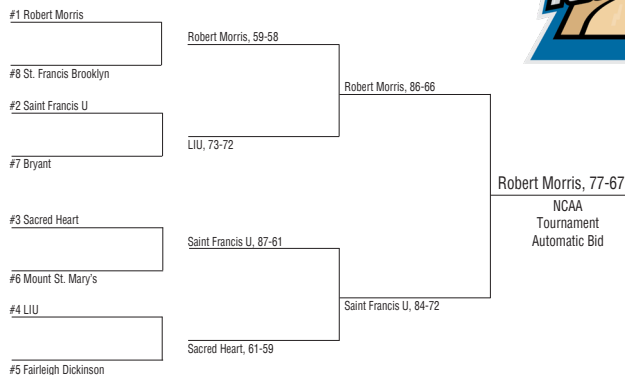

* NEC Tournament participants [^] Ineligible for NEC Tournament during NCAA reclassification

2020 NEC BASKETBALL CHAMPIONSHIPS

All Games Held At Home Of Higher Seed • Teams Reseeded After Quarterfinals
Quarterfinals (Mar. 4) • Semifinals (Mar. 7) • Championship (March 10)