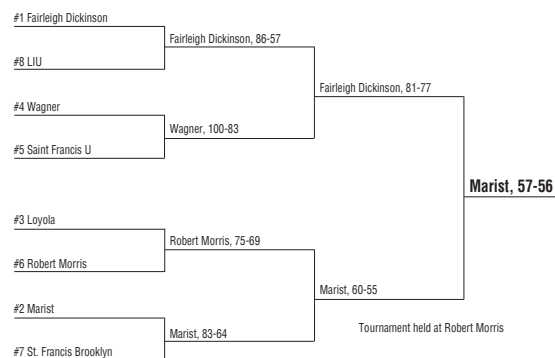

* Ineligible for Conference Tournament

1986 NEC TOURNAMENT

1985-86 AWARD WINNERS

MAJOR AWARD WINNERS

Player of the Year

Terrance Bailey, Wagner

Newcomer of the Year

Miroslav Pecarski, Marist