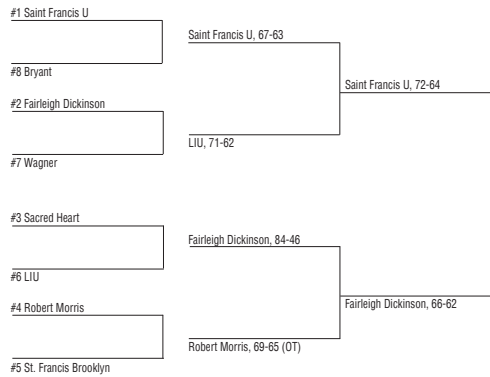

Fairleigh Dickinson, 85-76
NCAA
Tournament
Automatic Bid

2019 NCAA TOURNAMENT
West Region - Opening Round - 3/19/18
Dayton, OH

#16 Fairleigh Dickinson 82, #16 Prairie View A&M 76
West Region - First Round - 3/21/18
Salt Lake City, UT