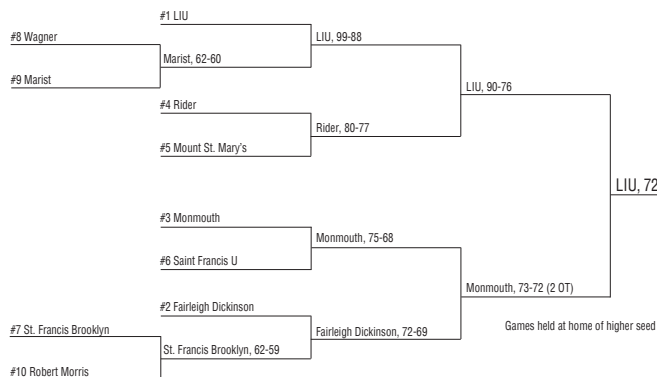

1997 NEC TOURNAMENT

1997 NCAA TOURNAMENT

East Regional - 1st Round
#4 Villanova 101, #13 LIU 91