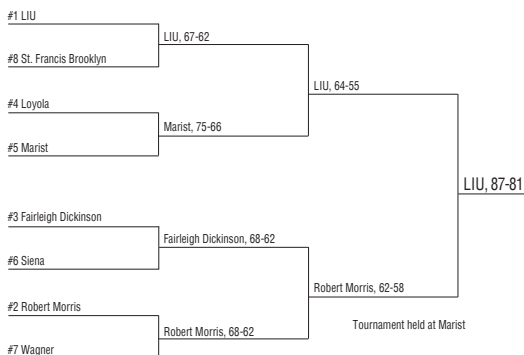

1983-84 FINAL STANDINGS

Team	Conference		Overall	
	Record	Pct.	Record	Pct.
1. LIU.....	11-5	.688	20-11	.645
Robert Morris.....	11-5	.688	17-13	.567
3. Fairleigh Dickinson.....	10-6	.625	17-12	.586
Loyola.....	10-6	.625	16-12	.571
5. Marist.....	8-8	.500	14-15	.483
Saint Francis U*.....	8-8	.500	12-15	.444
Siena.....	8-8	.500	15-13	.536
8. Wagner.....	5-11	.313	8-20	.286
9. St. Francis Brooklyn.....	1-15	.063	2-26	.071

* Ineligible for Conference Tournament

1984 NEC TOURNAMENT