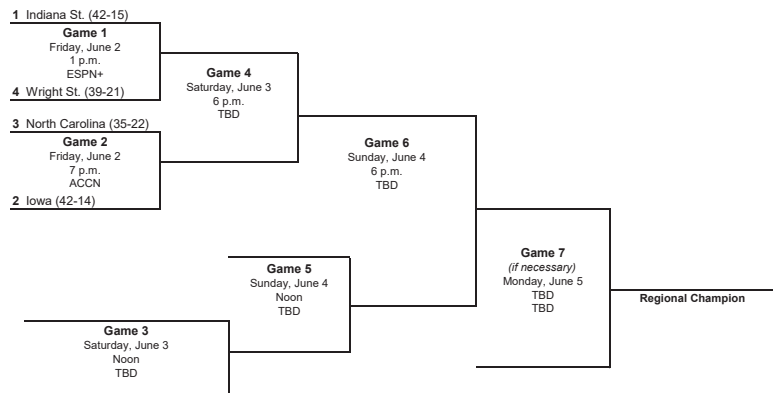

Indiana State is 11-22 all-time in NCAA postseason play in school history. The Sycamores have made 12 trips to the postseason (1979, 1983, 1984, 1986, 1987, 1989, 1995, 2012, 2014, 2019, 2021, 2023).

The Sycamores made a trip to the College World Series in 1986 after going 3-0 to win the Mideast Regional.

Upcoming Schedule

NCAA Baseball Championship Terre Haute Regional

Friday, June 2

Game 1: No. 1 Indiana State vs. No. 4 Wright State (ESPN+) . 1 PM
Game 2: No. 2 Iowa vs. No. 3 North Carolina (ACCN)..... 7 PM

Monday, June 5

Game 7: If Necessary.....TBD

All times ET

2023 NCAA Division I Baseball Championship Terre Haute Regional June 2-5, 2023

*Home team
All times are local and subject to change.

NCAA Success

The Missouri Valley Conference has had tremendous success in the NCAA Baseball Championship over the years. The 10 current MVC members own five College World Series appearances (Bradley, twice; Indiana State, once; Missouri State, once; and Southern Illinois, once) and an additional two Super Regional appearances (Missouri State in 2015 & 2017).

Valley Hosting History

The Valley will host a NCAA Regional for the fifth time since the current format was adopted in 1999. Indiana State hosting marks the first for the league since the 2015 season when both DBU and Missouri State hosted a regional.