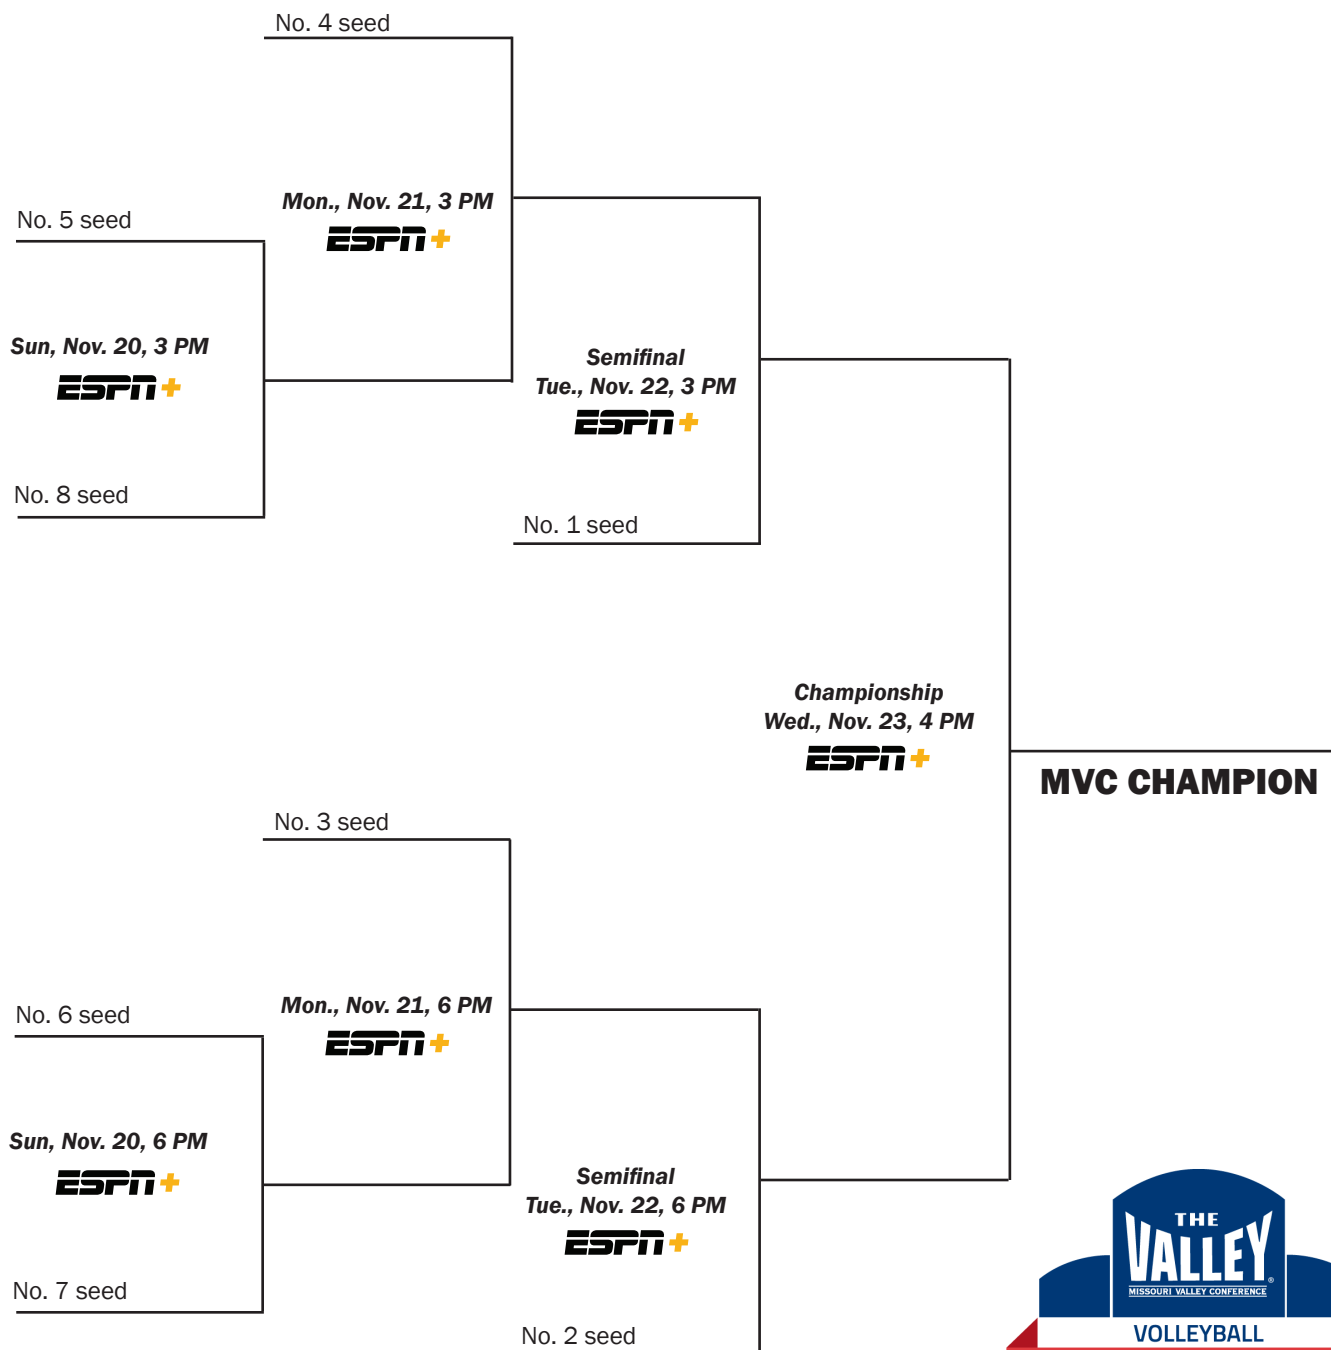

*Denotes No. 1 choice in fan balloting; ~ indicates players' final season in The Valley

^The 1982 Gateway season was a tournament only

ALL-TIME MVC WINS LIST - CONFERENCE ONLY

Coach, School	W-L	Pct.
1. Bobbi Petersen, UNI	318-76	.807
2. Melissa Stokes, Missouri State*	264-116	.695
3. Chris Lamb, Wichita State	230-78	.747
4. Iradge Ahrabi-Fard, UNI	196-29	.871
5. Julie Morgan, Illinois State	157-32	.831
6. Kirsten Bernthal Booth, Creighton	122-58	.678
7. Linda Dollar, Missouri State	121-32	.791
8. Sonya Locke, Southern Illinois	101-142	.416
9. Sharon Dingman, Illinois State	96-48	.667
10. Melissa Myers, Illinois State	94-68	.580
11. Phil Shoemaker, Wichita State	89-136	.396
12. Scott Luster, Bradley	77-103	.428
13. Martie Larsen, Drake	66-69	.489
14. Leah Johnson, Illinois State	65-21	.756
15. Justin Ingram, Southern Illinois	60-30	.667
16. Darrin McBroom, Drake	57-103	.356
17. Mike Swan, Evansville	55-125	.306
18. Carol Price-Torok, Bradley	53-55	.491
T19. Pam Stanek, Bradley	49-84	.368
T19. Carin Avery, Valparaiso	49-41	.544
21. Howard Wallace, Creighton	48-60	.444
22. Amanda Berkley, Loyola	44-26	.629
T23. Brenda Winkeler, Southern Illinois	41-85	.325
T23. Traci Dahl, Indiana State	41-121	.253
25. Mark Hardaway, Evansville	39-107	.267
26. Debbie Hunter, Southern Illinois	37-17	.685
27. Jim Bertoli, Indiana State	35-73	.324
28. Chris Muscat, Loyola	34-56	.378
T29. Sandy Lynn, Illinois State	32-4	.889
T29. Lindsay Allman, Indiana State	32-59	.356
31. Rhonda Woodward, Indiana State	30-49	.380
32. Phil McDaniel, Drake	23-31	.426
33. Kalani Mahi, Bradley	22-34	.393
34. Fernando Morales, Evansville	21-33	.389
T35. Manolo Concepcion, Evansville/MSU*	19-100	.160
T35. Steven McRoberts, Missouri State	19-15	.559
37. Julie Krofcheck, Indiana State	18-72	.200
38. Jenny Maurer, Bradley	17-55	.226
T39. Blaine Tendler, Drake	14-22	.389
T39. Ben Guiliano, Creighton	14-44	.241
T41. Patti Hagemeyer, Southern Illinois	10-8	.556
T41. Deb Holzapfel, Indiana State	10-44	.185
T41. Amy Farber-Knowles, Drake	10-44	.185
T44. Tony Sunga, Drake	9-27	.250
T44. Jay Potter, Indiana State	9-29	.237
T44. Randy Dolson, Drake	9-63	.125
47. Ed Allen, Southern Illinois	7-47	.130
T48. Jill Hirschinger, Drake	6-5	.545
T48. Kari Thompson, Southern Illinois	6-30	.167
T50. Rod Wilde, Drake	5-4	.556
T50. Ray Hansen, Drake	5-13	.278
T50. Sean Burdette, Bradley	5-49	.093
T53. Bill MacLaclan, Drake	3-33	.833
T53. Maureen Marek, Evansville	3-17	.150
55. Vivian Frausto, Indiana State	0-2	.000

*Stokes vacated 35 MVC wins and Concepcion 7 MVC wins due to NCAA sanctions

2022 MISSOURI VALLEY CONFERENCE VOLLEYBALL CHAMPIONSHIP

NOV. 20-23 • HOST UNIVERSITY OF EVANSVILLE

All matches will be played on the campus of the University of Evansville.