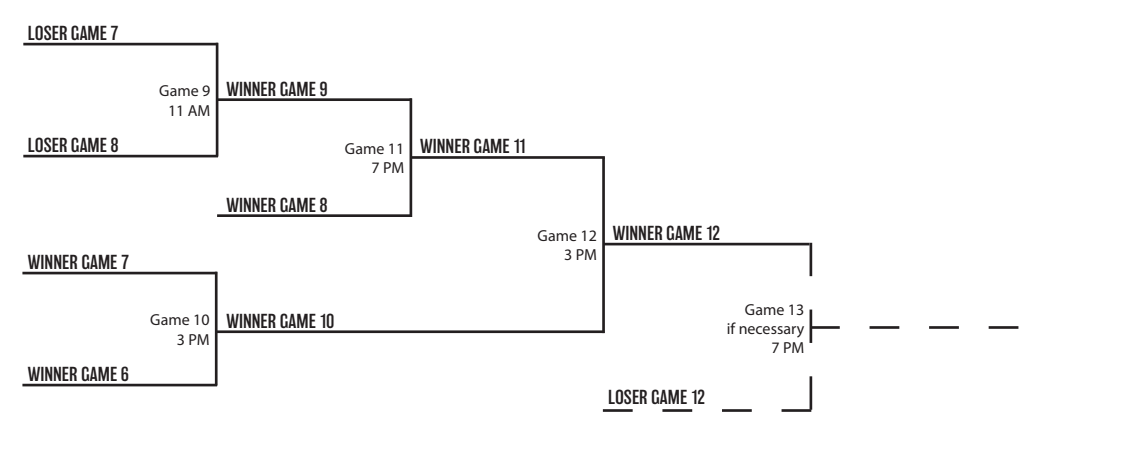

** If five (5) teams remain after Game 7 and two (2) after Game 11 **