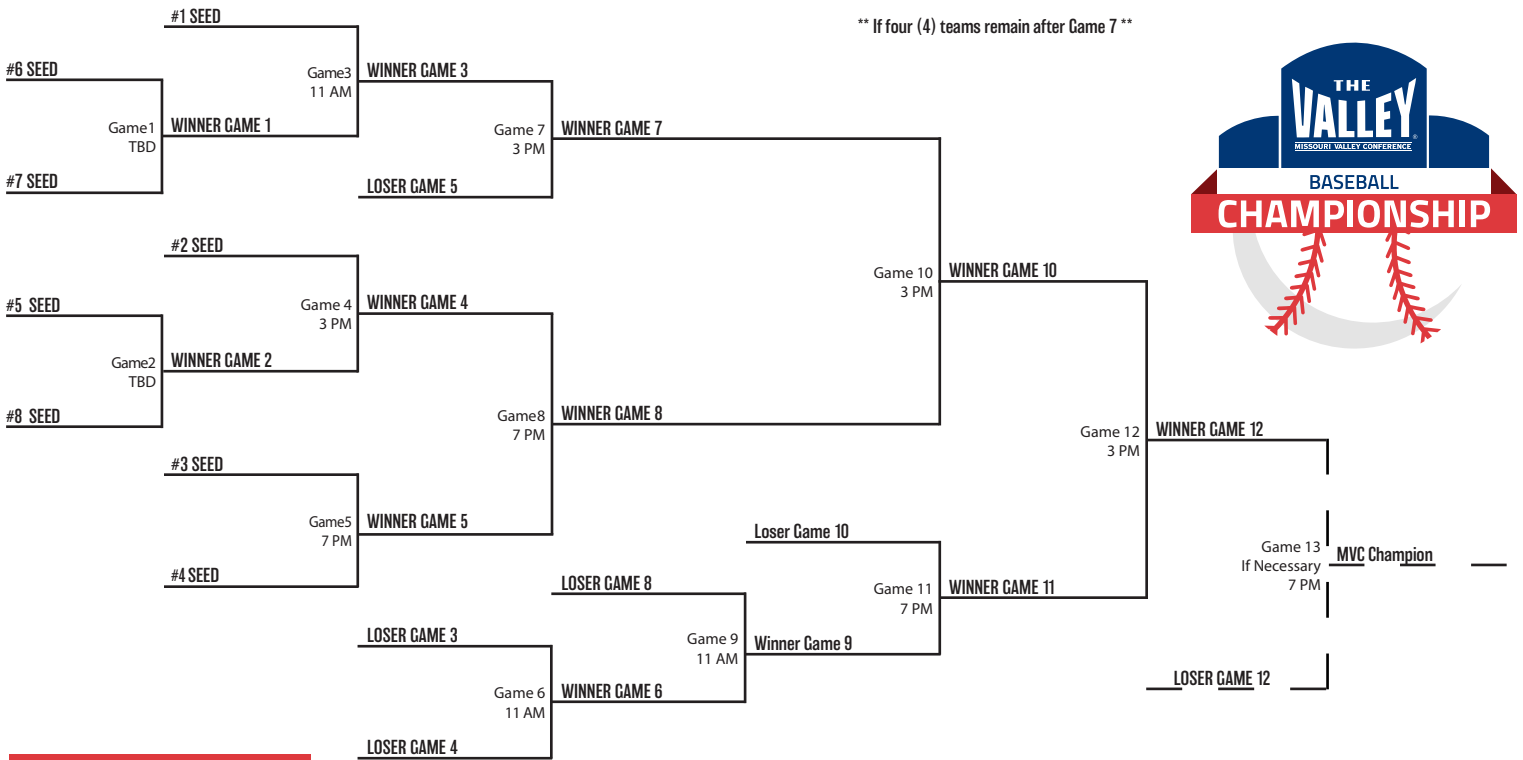

2022 MVC BASEBALL CHAMPIONSHIP

HAMMONS FIELD - MISSOURI STATE UNIVERSITY - MAY 24-28

Day One
Tues., May 24
Games 1, 2
Single Elimination

Day Two
Wed., May 25
Games 3, 4, 5

Day Three
Thu., May 26
Games 6, 7, 8

Day Four
Fri., May 27
Games 9, 10, 11

Day Five
Sat., May 28
Games 12, 13

CHAMPIONSHIP SCHEDULE

Tuesday, May 24
(Single Elimination)
Game 1 - TBD
Game 2 - TBD

Wednesday, May 25
Game 3 - 11 AM
Game 4 - 3 PM
Game 5 - 7 PM

Thursday, May 26
Game 6 - 11 AM
Game 7 - 3 PM
Game 8 - 7 PM

Friday, May 27
Game 9 - 11 AM
Game 10 - 3 PM
Game 11 - 7 PM

Saturday, May 28
Game 12 - 3 PM
Game 13 (If Necessary) 7 PM
All Times CT

*If the No. 8 seed wins Game 2, it will play the No. 1 seed at 11 a.m. on Wednesday, and the winner of Game 1 would face the No. 2 seed.