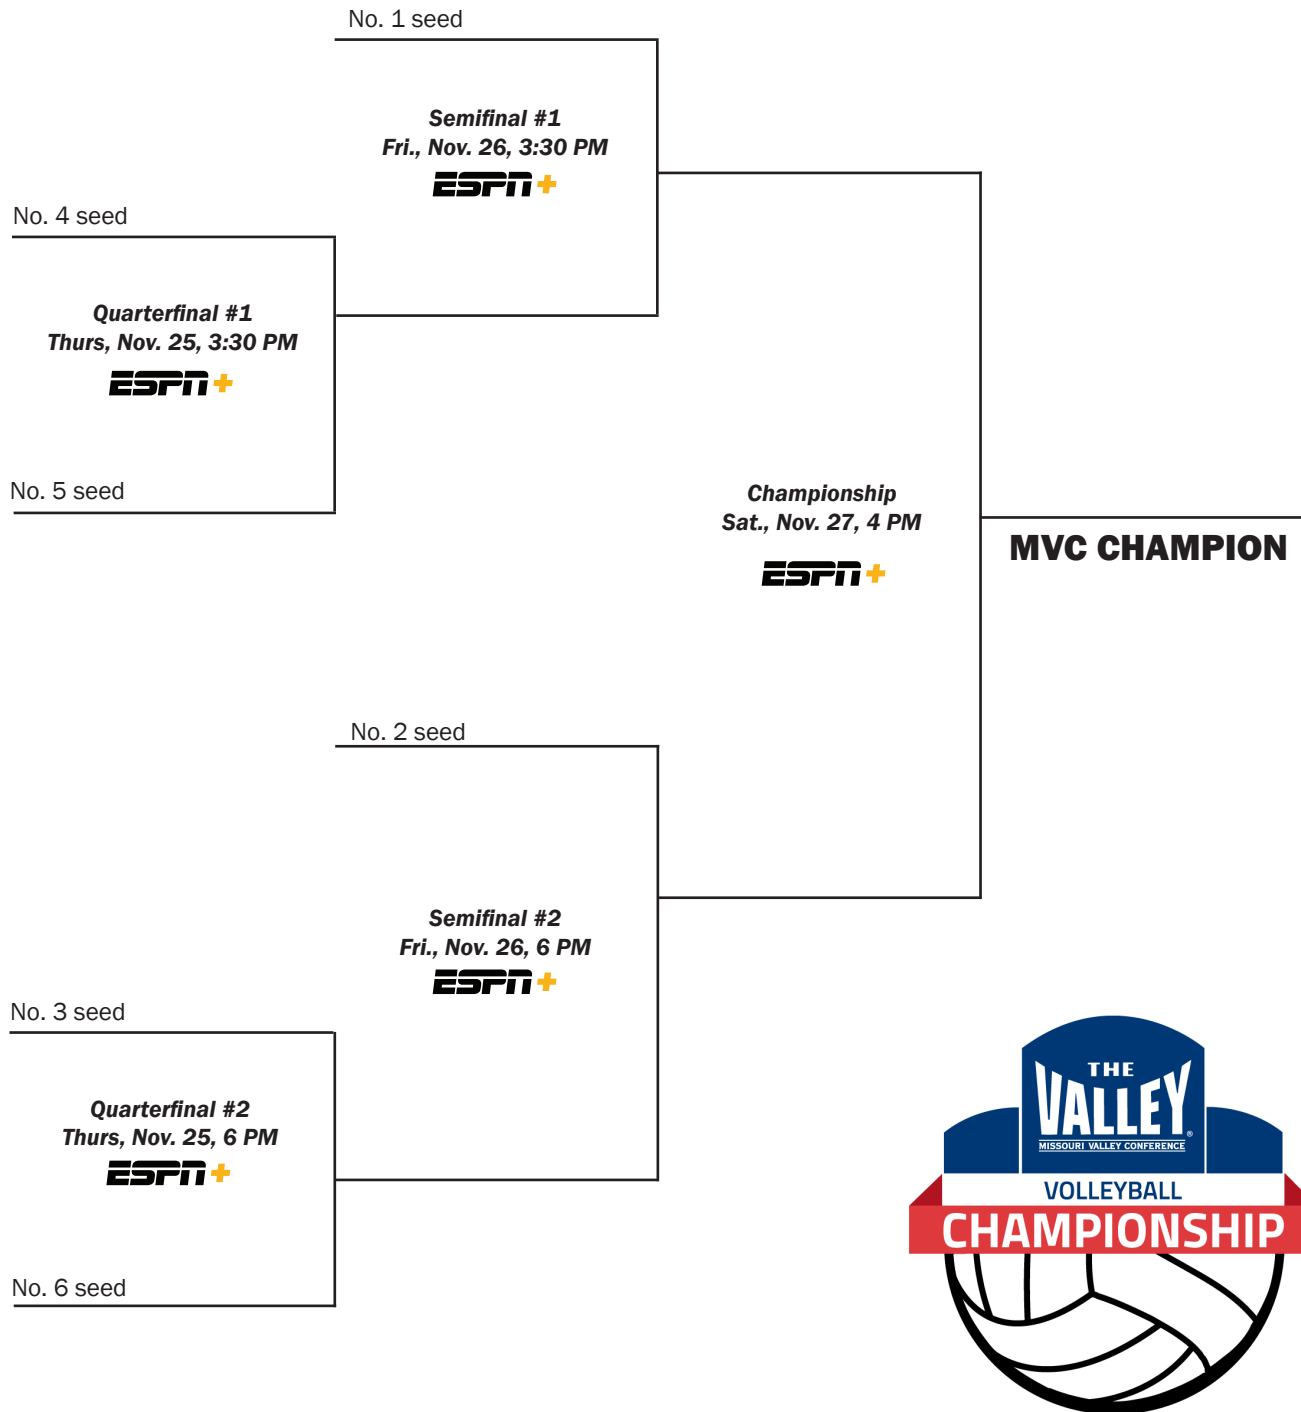

# 2021 MISSOURI VALLEY CONFERENCE VOLLEYBALL CHAMPIONSHIP NOV. 25-27 • NORMAL, IL

---

All matches will be played at Redbird Arena on the campus of Illinois State.