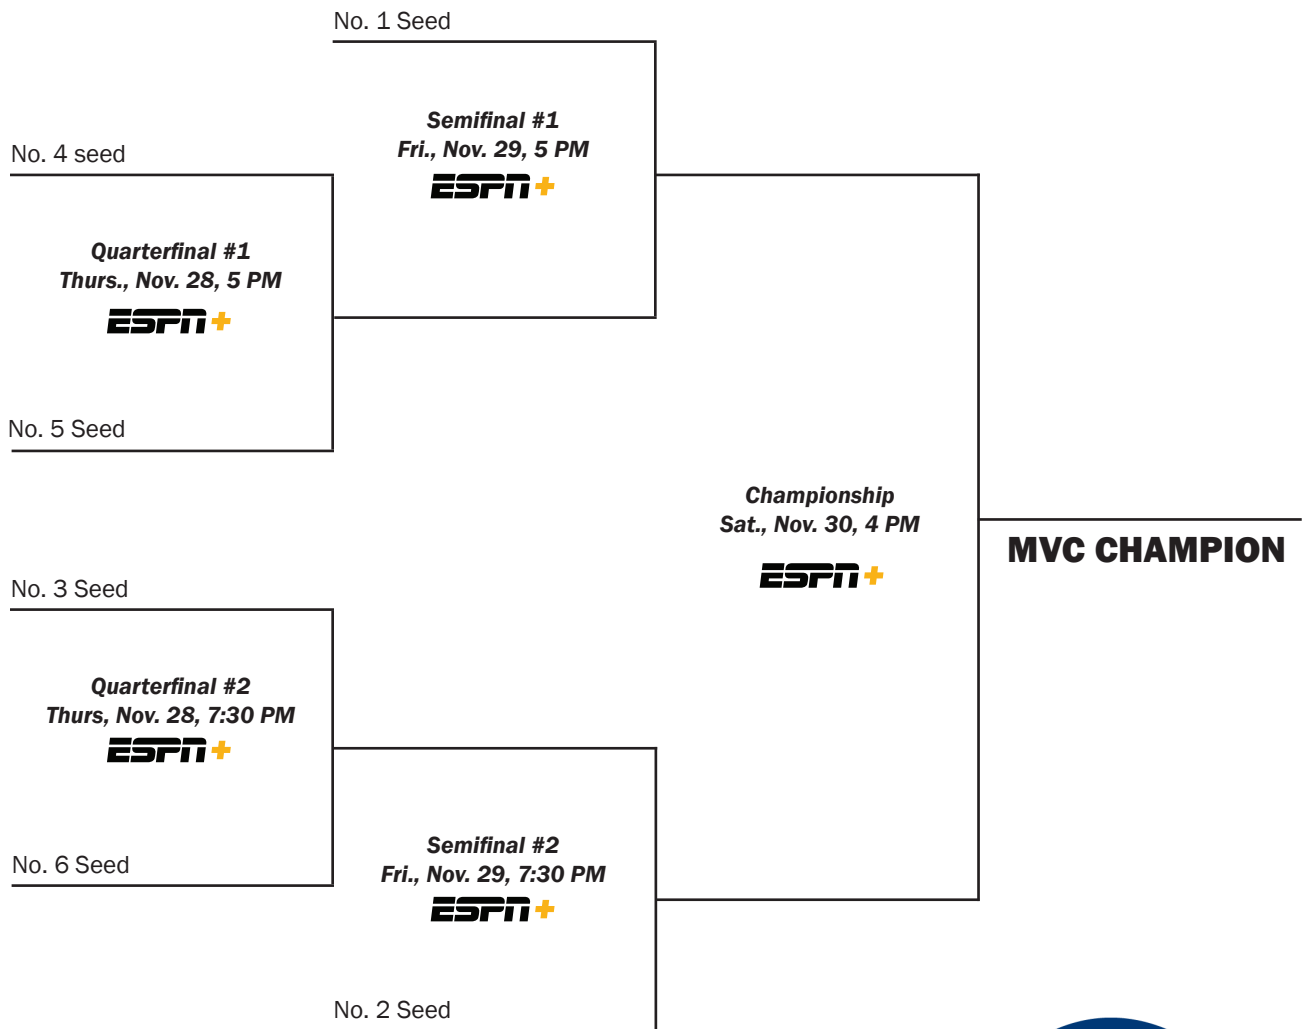

2019 MISSOURI VALLEY CONFERENCE VOLLEYBALL CHAMPIONSHIP NOV. 28-30 • CEDAR FALLS, IA

All matches will be played at McLeod Center on the campus of the University of Northern Iowa