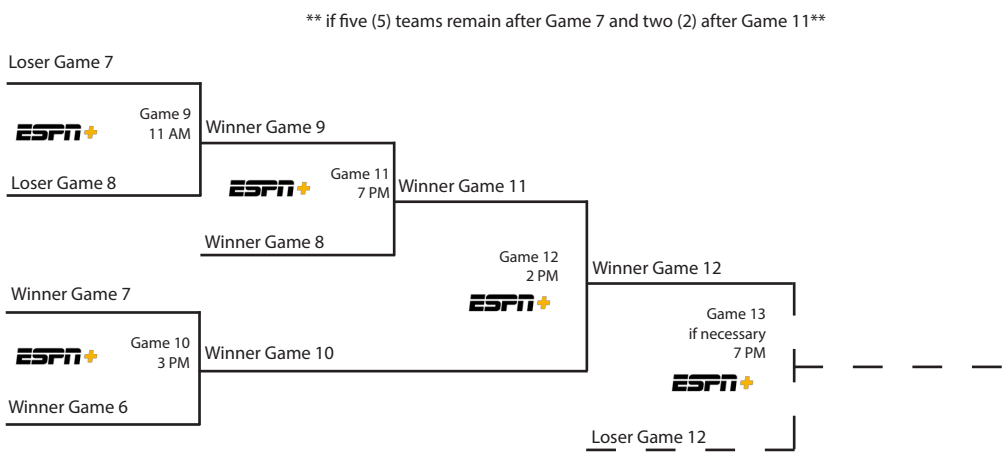

Championship Schedule	
Tuesday, May 21 (Single Elimination)	Game 1 - 2 PM Game 2 - 7 PM
Wednesday, May 22	Game 3 - 11 AM Game 4 - 3 PM Game 5 - 7 PM
Thursday, May 23	Game 6 - 11 AM Game 7 - 3 PM Game 8 - 7 PM
Friday, May 24	Game 9 - 11 AM Game 10 - 3 PM Game 11 - 7 PM
Saturday, May 25	Game 12 - 2 PM Game 13 (If Necessary) 7 PM All Times CT