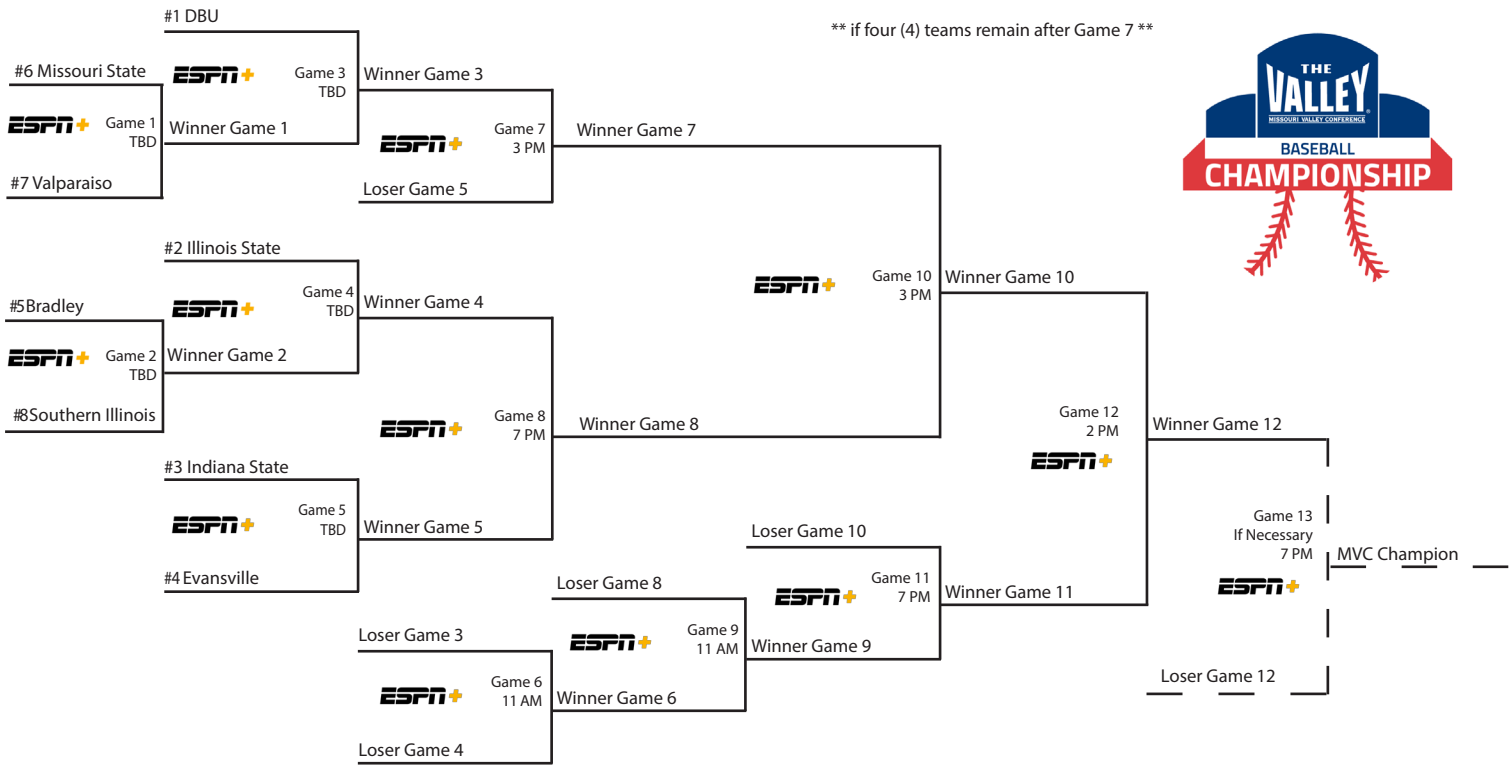

2019 MVC Baseball Championship

Duffy Bass Field · Illinois State University · May 21-25

Day One
Tues., May 21
Games 1, 2
Single Elimination

Day Two
Wed., May 22
Games 3, 4, 5

Day Three
Thu., May 23
Games 6, 7, 8

Day Four
Fri., May 24
Games 9, 10, 11

Day Five
Sat., May 25
Games 12, 13