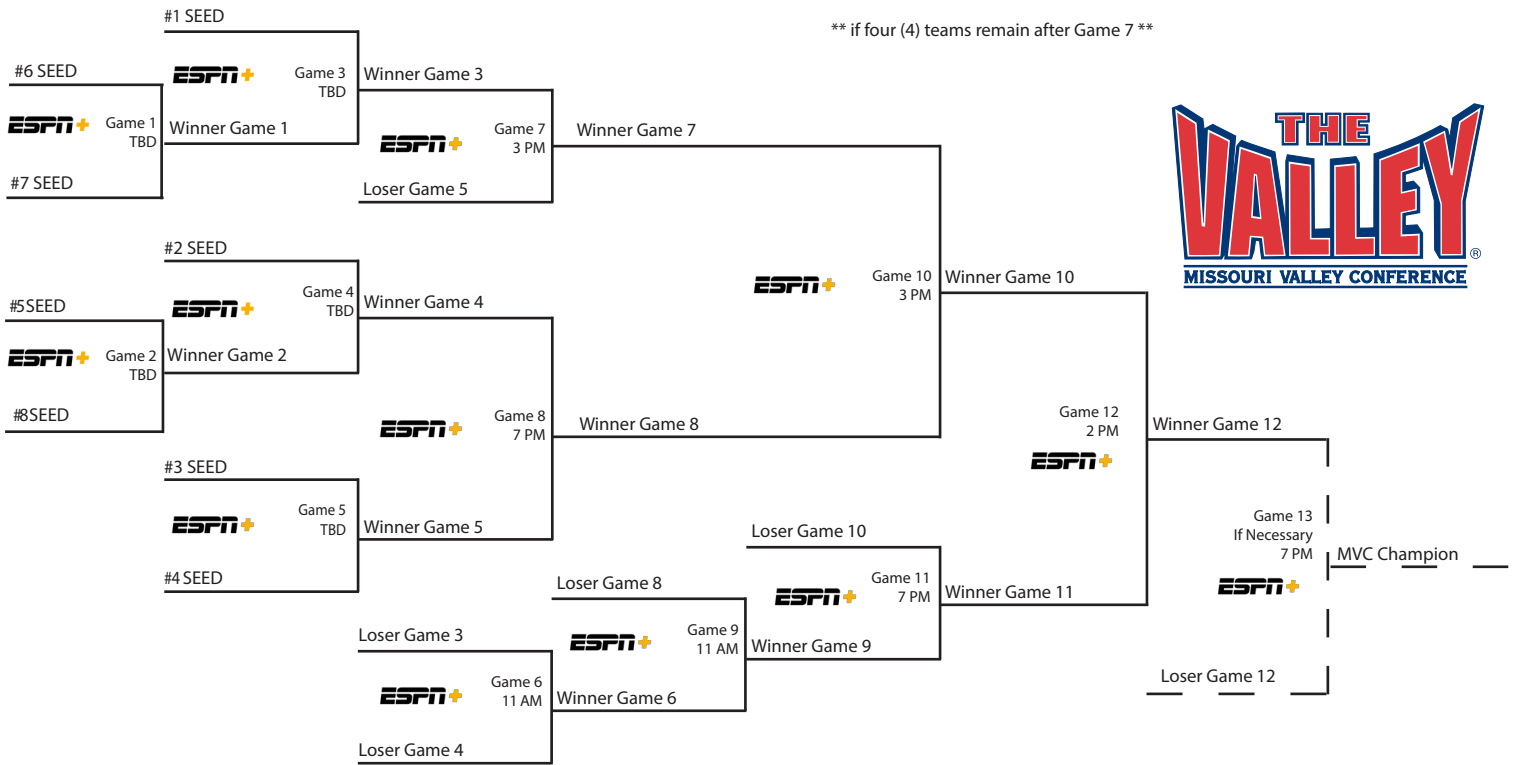

2019 MVC Baseball Championship

Duffy Bass Field · Illinois State University · May 21-25

Day One
Tues., May 21
Games 1, 2
Single Elimination

Day Two
Wed., May 22
Games 3, 4, 5

Day Three
Thu., May 23
Games 6, 7, 8

Day Four
Fri., May 24
Games 9, 10, 11

Day Five
Sat., May 25
Games 12, 13