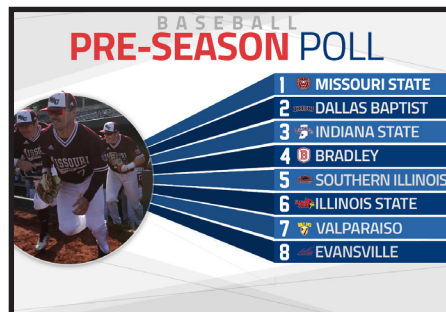

Drawing Blanks

Below is a look at how MVC teams have performed in shutout games in 2019:

Overall

Bradley	4-3
DBU	4-3
Evansville	4-2
Illinois State	4-0
Indiana State	5-3
Missouri State.....	2-2
Southern Illinois.....	0-2
Valparaiso	1-3

MVC Games

Bradley	1-2
DBU	1-1
Evansville	1-0
Illinois State	1-0
Indiana State	2-1
Missouri State.....	2-1
Southern Illinois.....	0-1
Valparaiso	0-2

Homers

Below is a look at how MVC teams have performed in home games in 2019:

Overall

Bradley	13-7
DBU	24-7
Evansville	11-8
Illinois State	11-4
Indiana State	13-1
Missouri State.....	8-12
Southern Illinois.....	17-7
Valparaiso	7-6

MVC Games

Bradley	6-6
DBU	10-2
Evansville	5-4
Illinois State	4-2
Indiana State	6-0
Missouri State.....	4-5
Southern Illinois.....	4-5
Valparaiso	5-4

Roadies

Below is a look at how MVC teams have performed in true road games in 2019:

Overall

Bradley	13-8
DBU	12-8
Evansville	10-16
Illinois State	19-17
Indiana State	16-13
Missouri State.....	7-19
Southern Illinois.....	5-18
Valparaiso	4-25

MVC Games

Bradley	4-2
DBU	2-4
Evansville	5-4
Illinois State	8-4
Indiana State	5-7
Missouri State.....	3-6
Southern Illinois.....	0-9
Valparaiso	1-8

PRESEASON COACHES' POLL