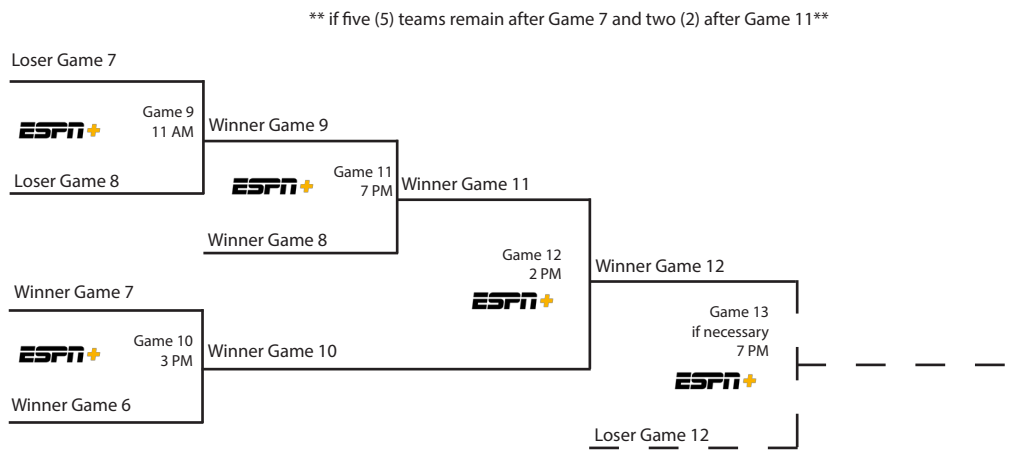

Day One
Tues., May 21
Games 1, 2
Single Elimination

Day Two
Wed., May 22
Games 3, 4, 5

Day Three
Thu., May 23
Games 6, 7, 8

Day Four
Fri., May 24
Games 9, 10, 11

Day Five
Sat., May 25
Games 12, 13

Championship Schedule	
Tuesday, May 21 (Single Elimination)	Game 1 - TBD (2 or 7 PM) Game 2 - TBD (2 or 7 PM)
Wednesday, May 22	Game 3 - TBD (11 AM, 3 PM or 7 PM) Game 4 - TBD (11 AM, 3 PM or 7 PM) Game 5 - TBD (11 AM, 3 PM or 7 PM)
Thursday, May 23	Game 6 - 11 AM Game 7 - 3 PM Game 8 - 7 PM
Friday, May 24	Game 9 - 11 AM Game 10 - 3 PM Game 11 - 7 PM
Saturday, May 25	Game 12 - 2 PM Game 13 (If Necessary) 7 PM All Times CT