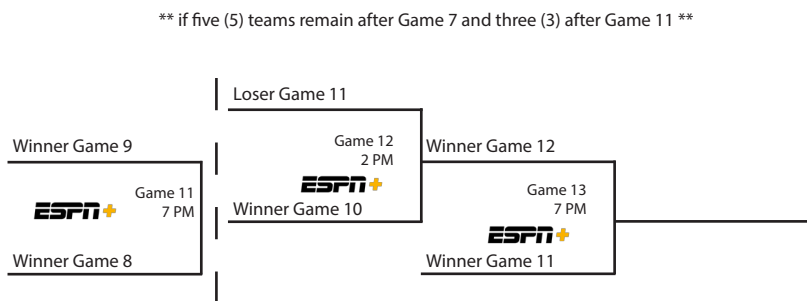

Day One
Tues., May 21
Games 1, 2
Single Elimination

Day Two
Wed., May 22
Games 3, 4, 5

Day Three
Thu., May 23
Games 6, 7, 8

Day Four
Fri., May 24
Games 9, 10, 11

Day Five
Sat., May 25
Games 12, 13

Championship Schedule	
Tuesday, May 21 (Single Elimination)	Game 1 - TBD (2 or 7 PM) Game 2 - TBD (2 or 7 PM)
Wednesday, May 22	Game 3 - TBD (11 AM, 3 PM or 7 PM) Game 4 - TBD (11 AM, 3 PM or 7 PM) Game 5 - TBD (11 AM, 3 PM or 7 PM)
Thursday, May 23	Game 6 - 11 AM Game 7 - 3 PM Game 8 - 7 PM
Friday, May 24	Game 9 - 11 AM Game 10 - 3 PM Game 11 - 7 PM
Saturday, May 25	Game 12 - 2 PM Game 13 (If Necessary) 7 PM All Times CT